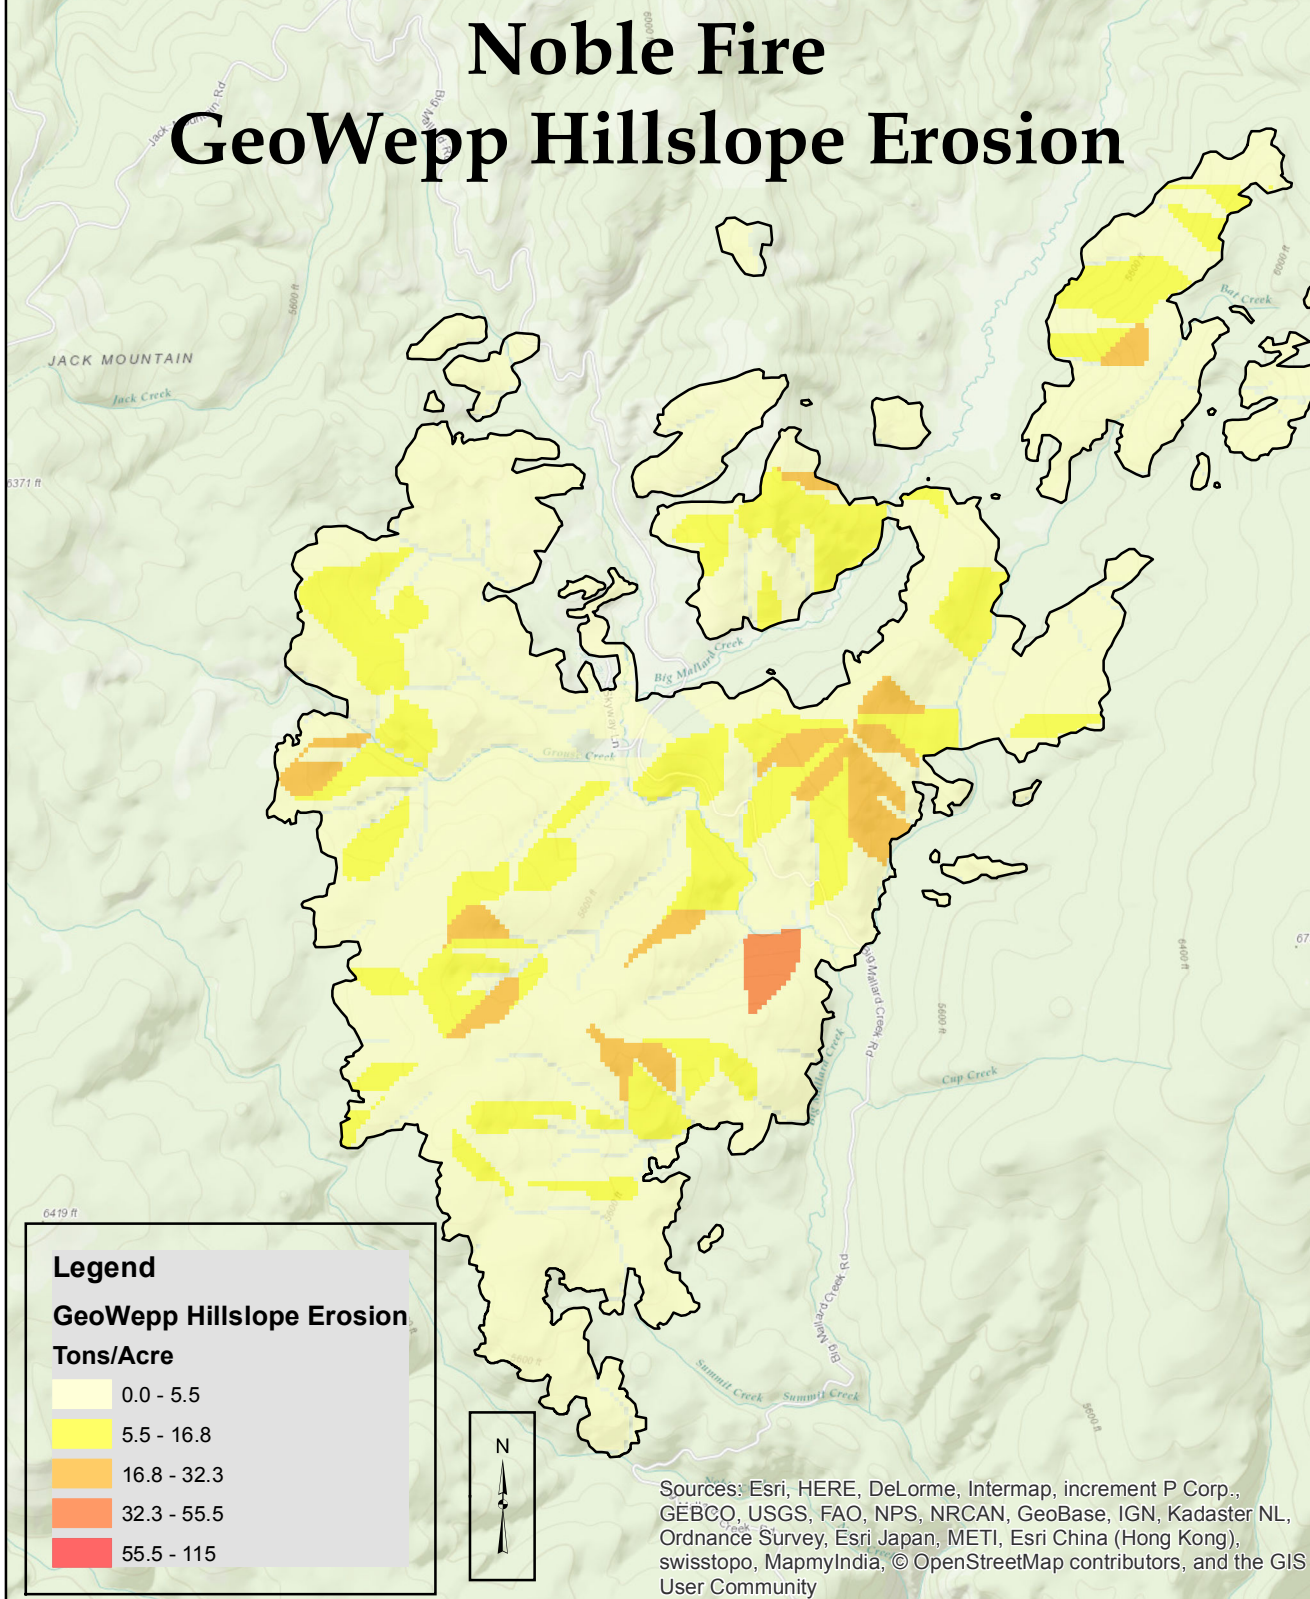

Noble Fire

GeoWepp Hillslope Erosion

Legend
GeoWepp Hillslope Erosion
Tons/Acre

0.0 - 5.5
5.5 - 16.8
16.8 - 32.3
32.3 - 55.5
55.5 - 115

Sources: Esri, HERE, DeLorme, Intermap, increment P Corp., GÉBCO, USGS, FAO, NPS, NRCAN, GeoBase, IGN, Kadaster NL, Ordnance Survey, Esri Japan, METI, Esri China (Hong Kong), swisstopo, MapmyIndia, © OpenStreetMap contributors, and the GIS User Community