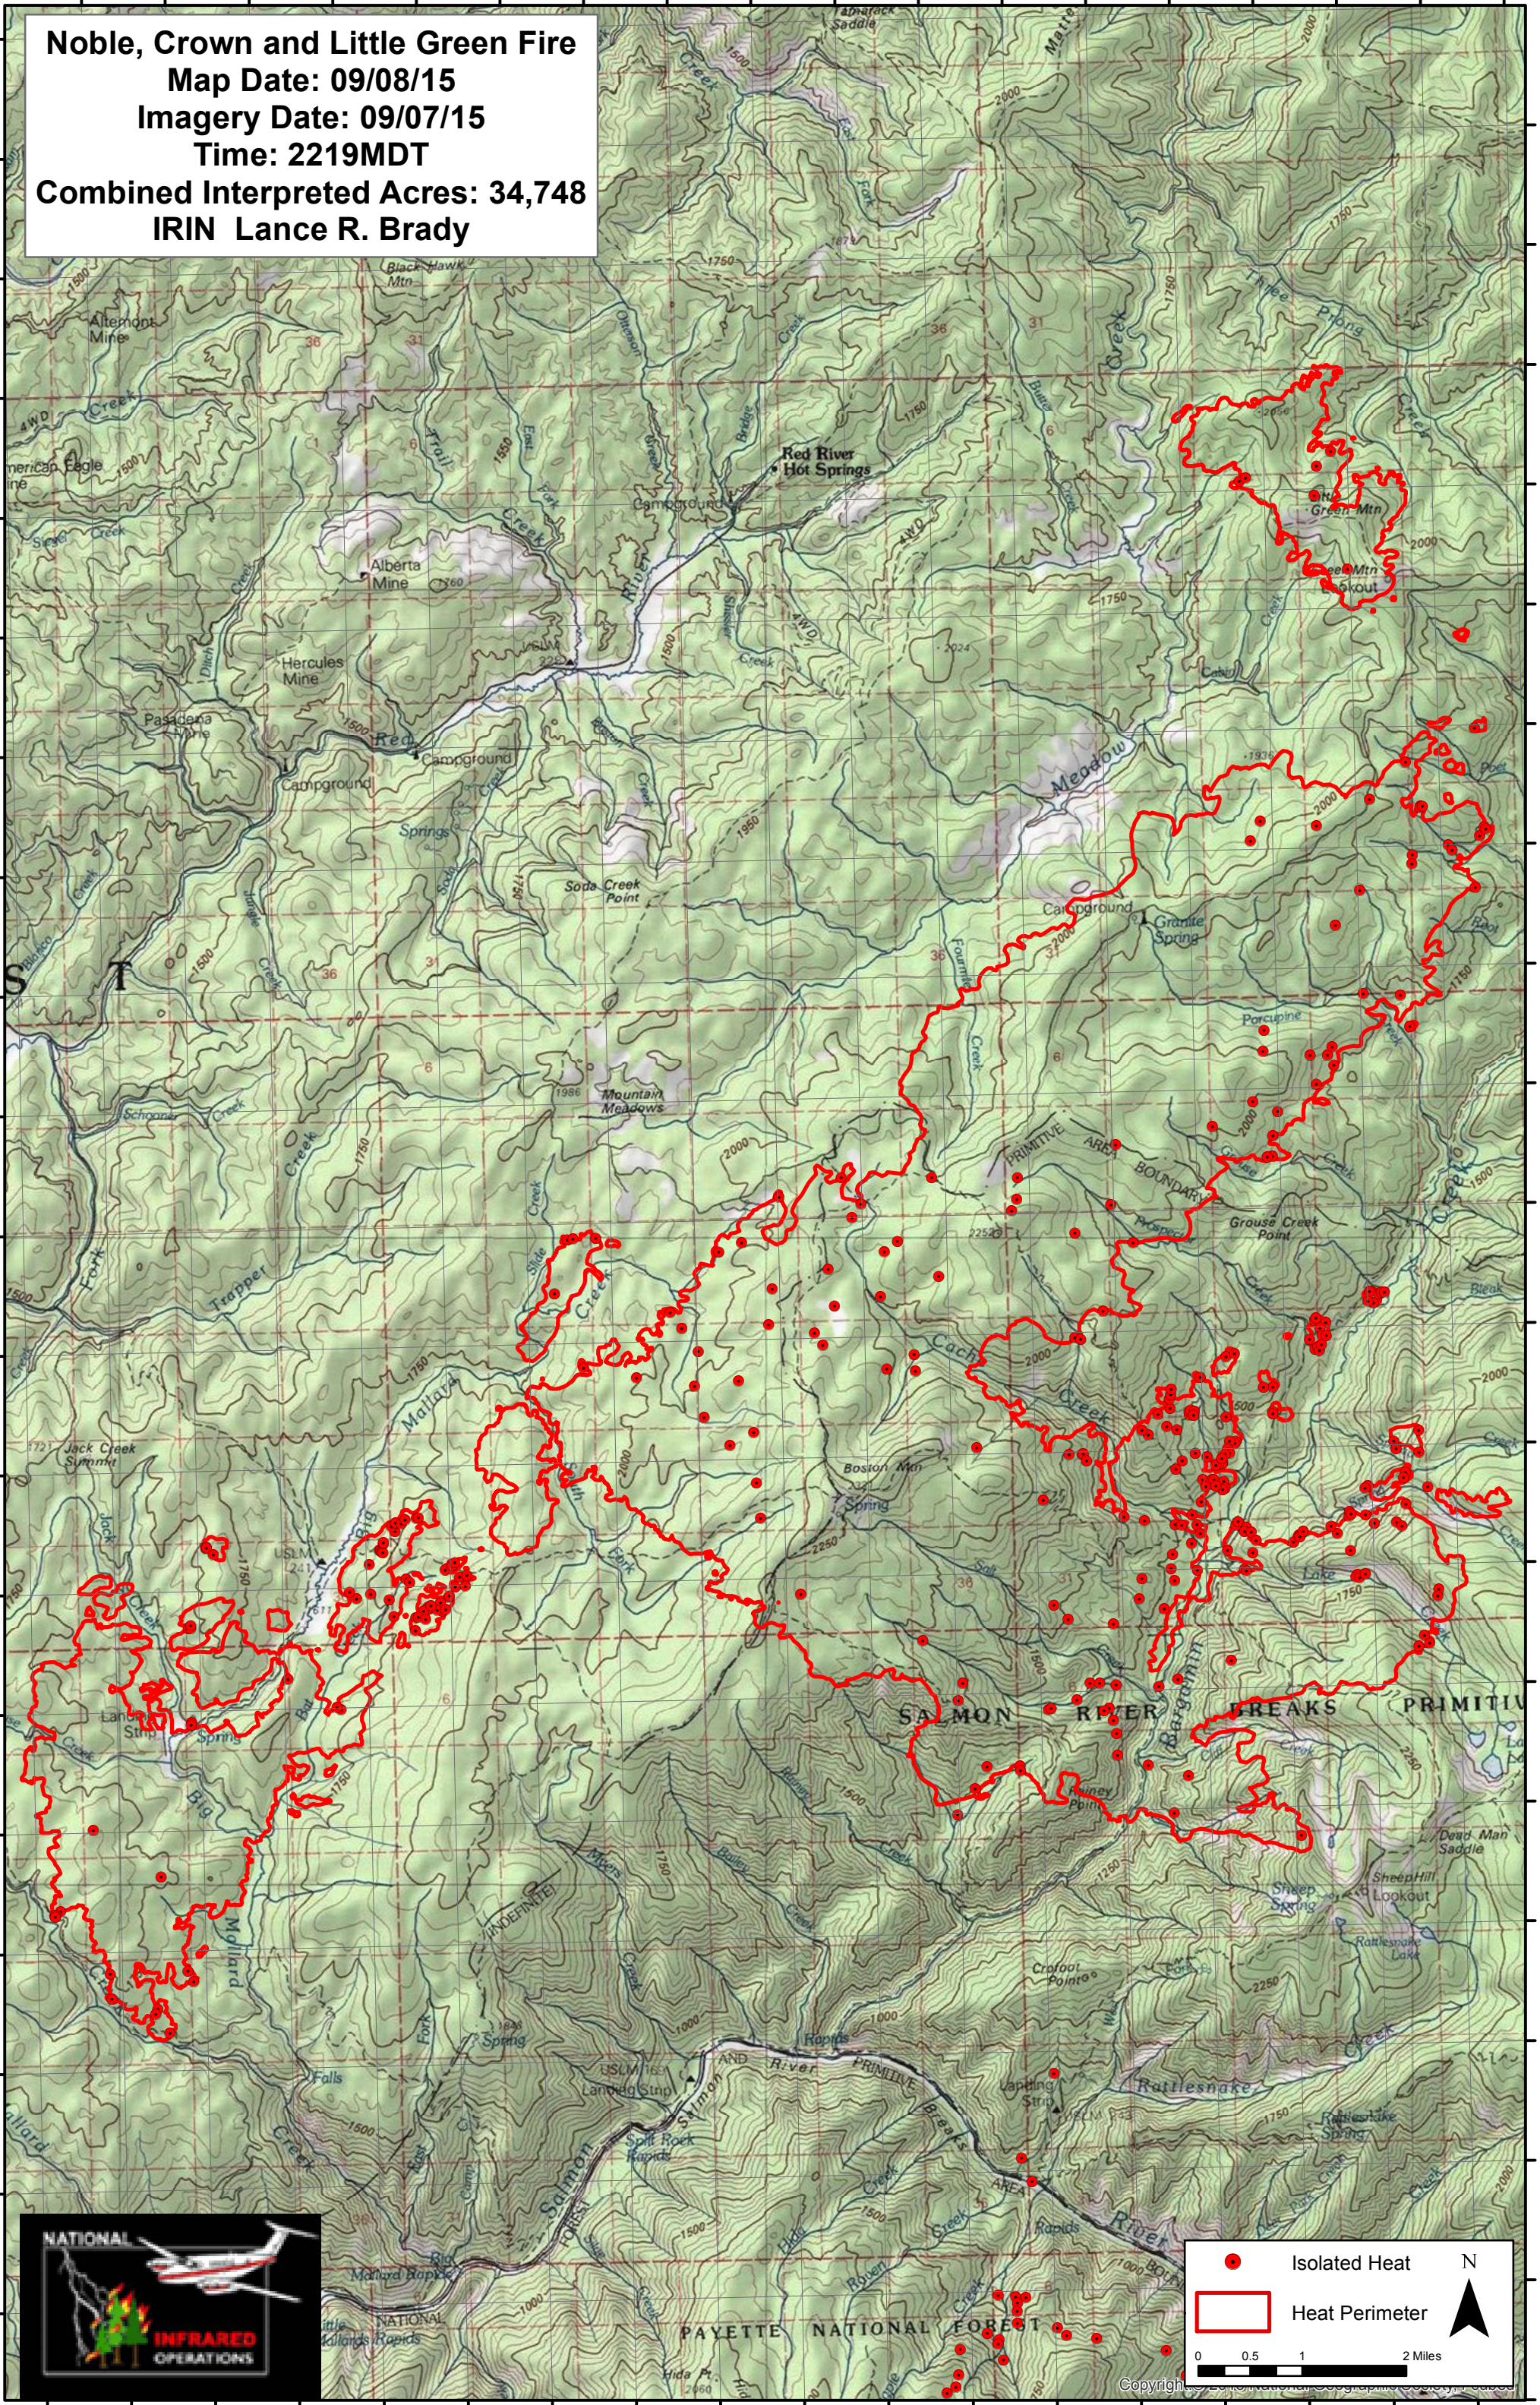

**Noble, Crown and Little Green Fire**  
**Map Date: 09/08/15**  
**Imagery Date: 09/07/15**  
**Time: 2219MDT**  
**Combined Interpreted Acres: 34,748**  
**IRIN Lance R. Brady**

● Isolated Heat

▭ Heat Perimeter

0 0.5 1 2 Miles

N

Copyright