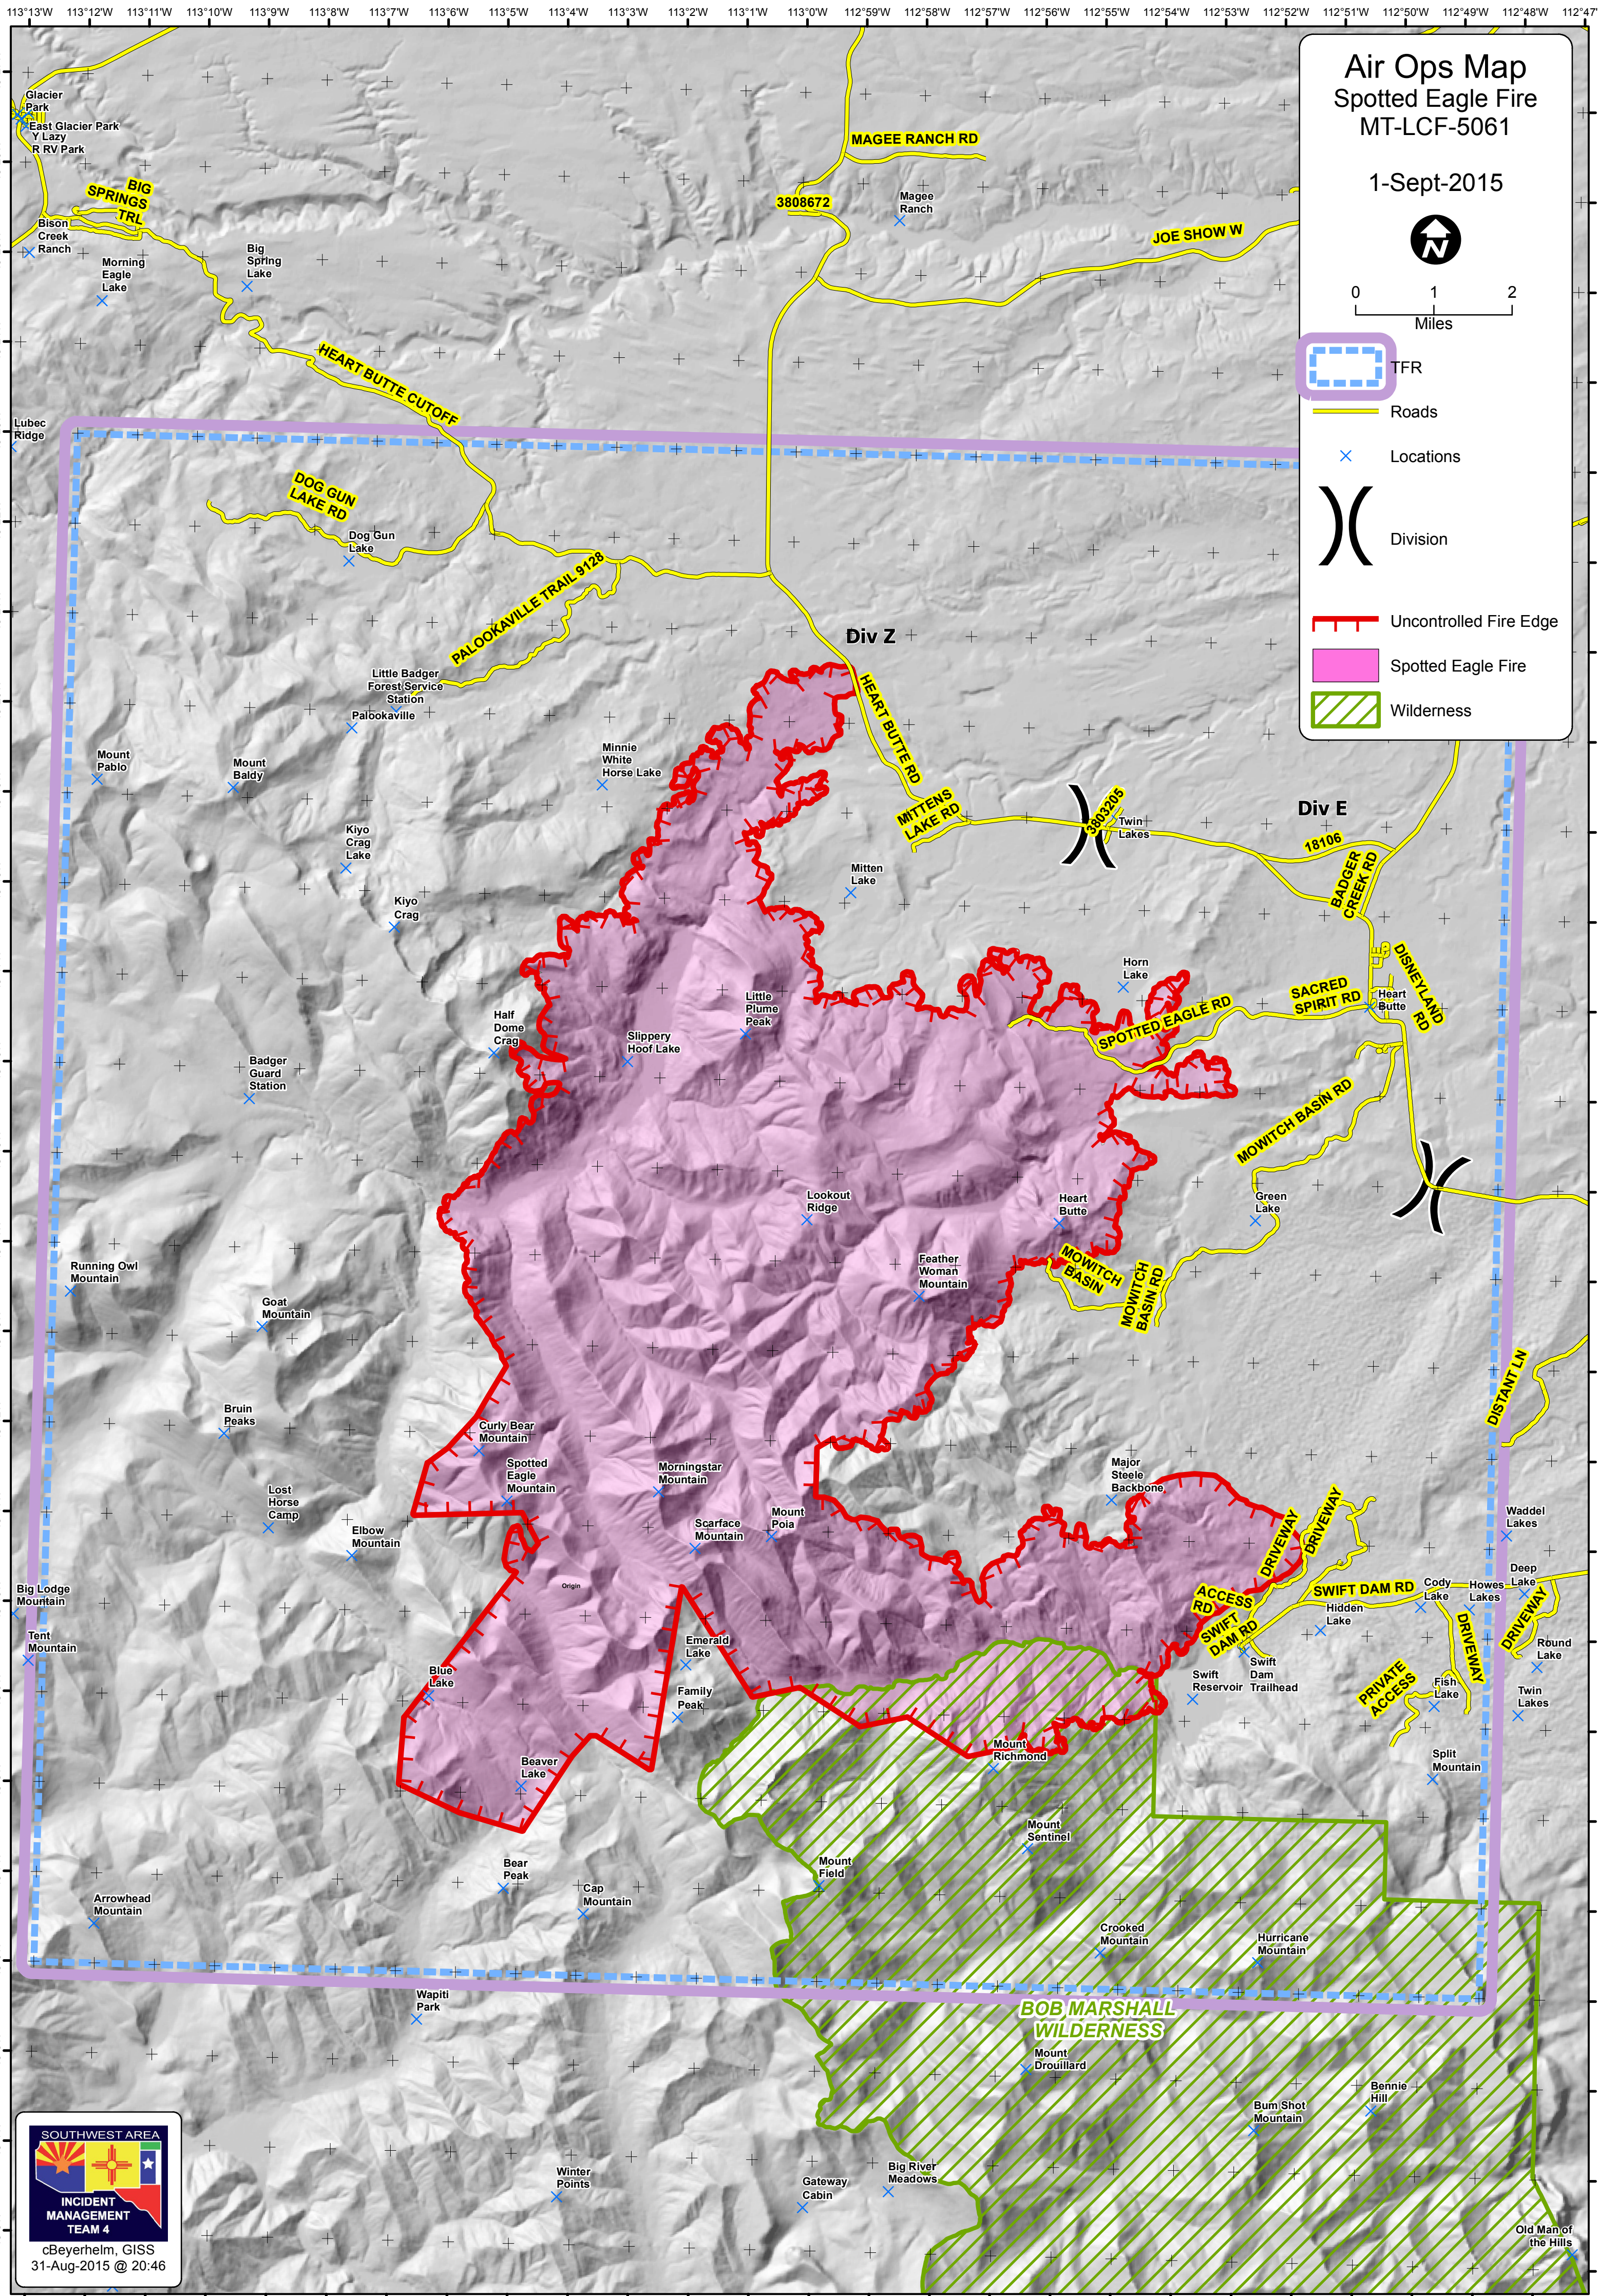

Air Ops Map Spotted Eagle Fire MT-LCF-5061

1-Sept-2015

0 1 2
Miles

TFR

Roads

Locations

Division

Uncontrolled Fire Edge

Spotted Eagle Fire

Wilderness

SOUTHWEST AREA
INCIDENT MANAGEMENT
TEAM 4
cBeyerhelm, GISS
31-Aug-2015 @ 20:46