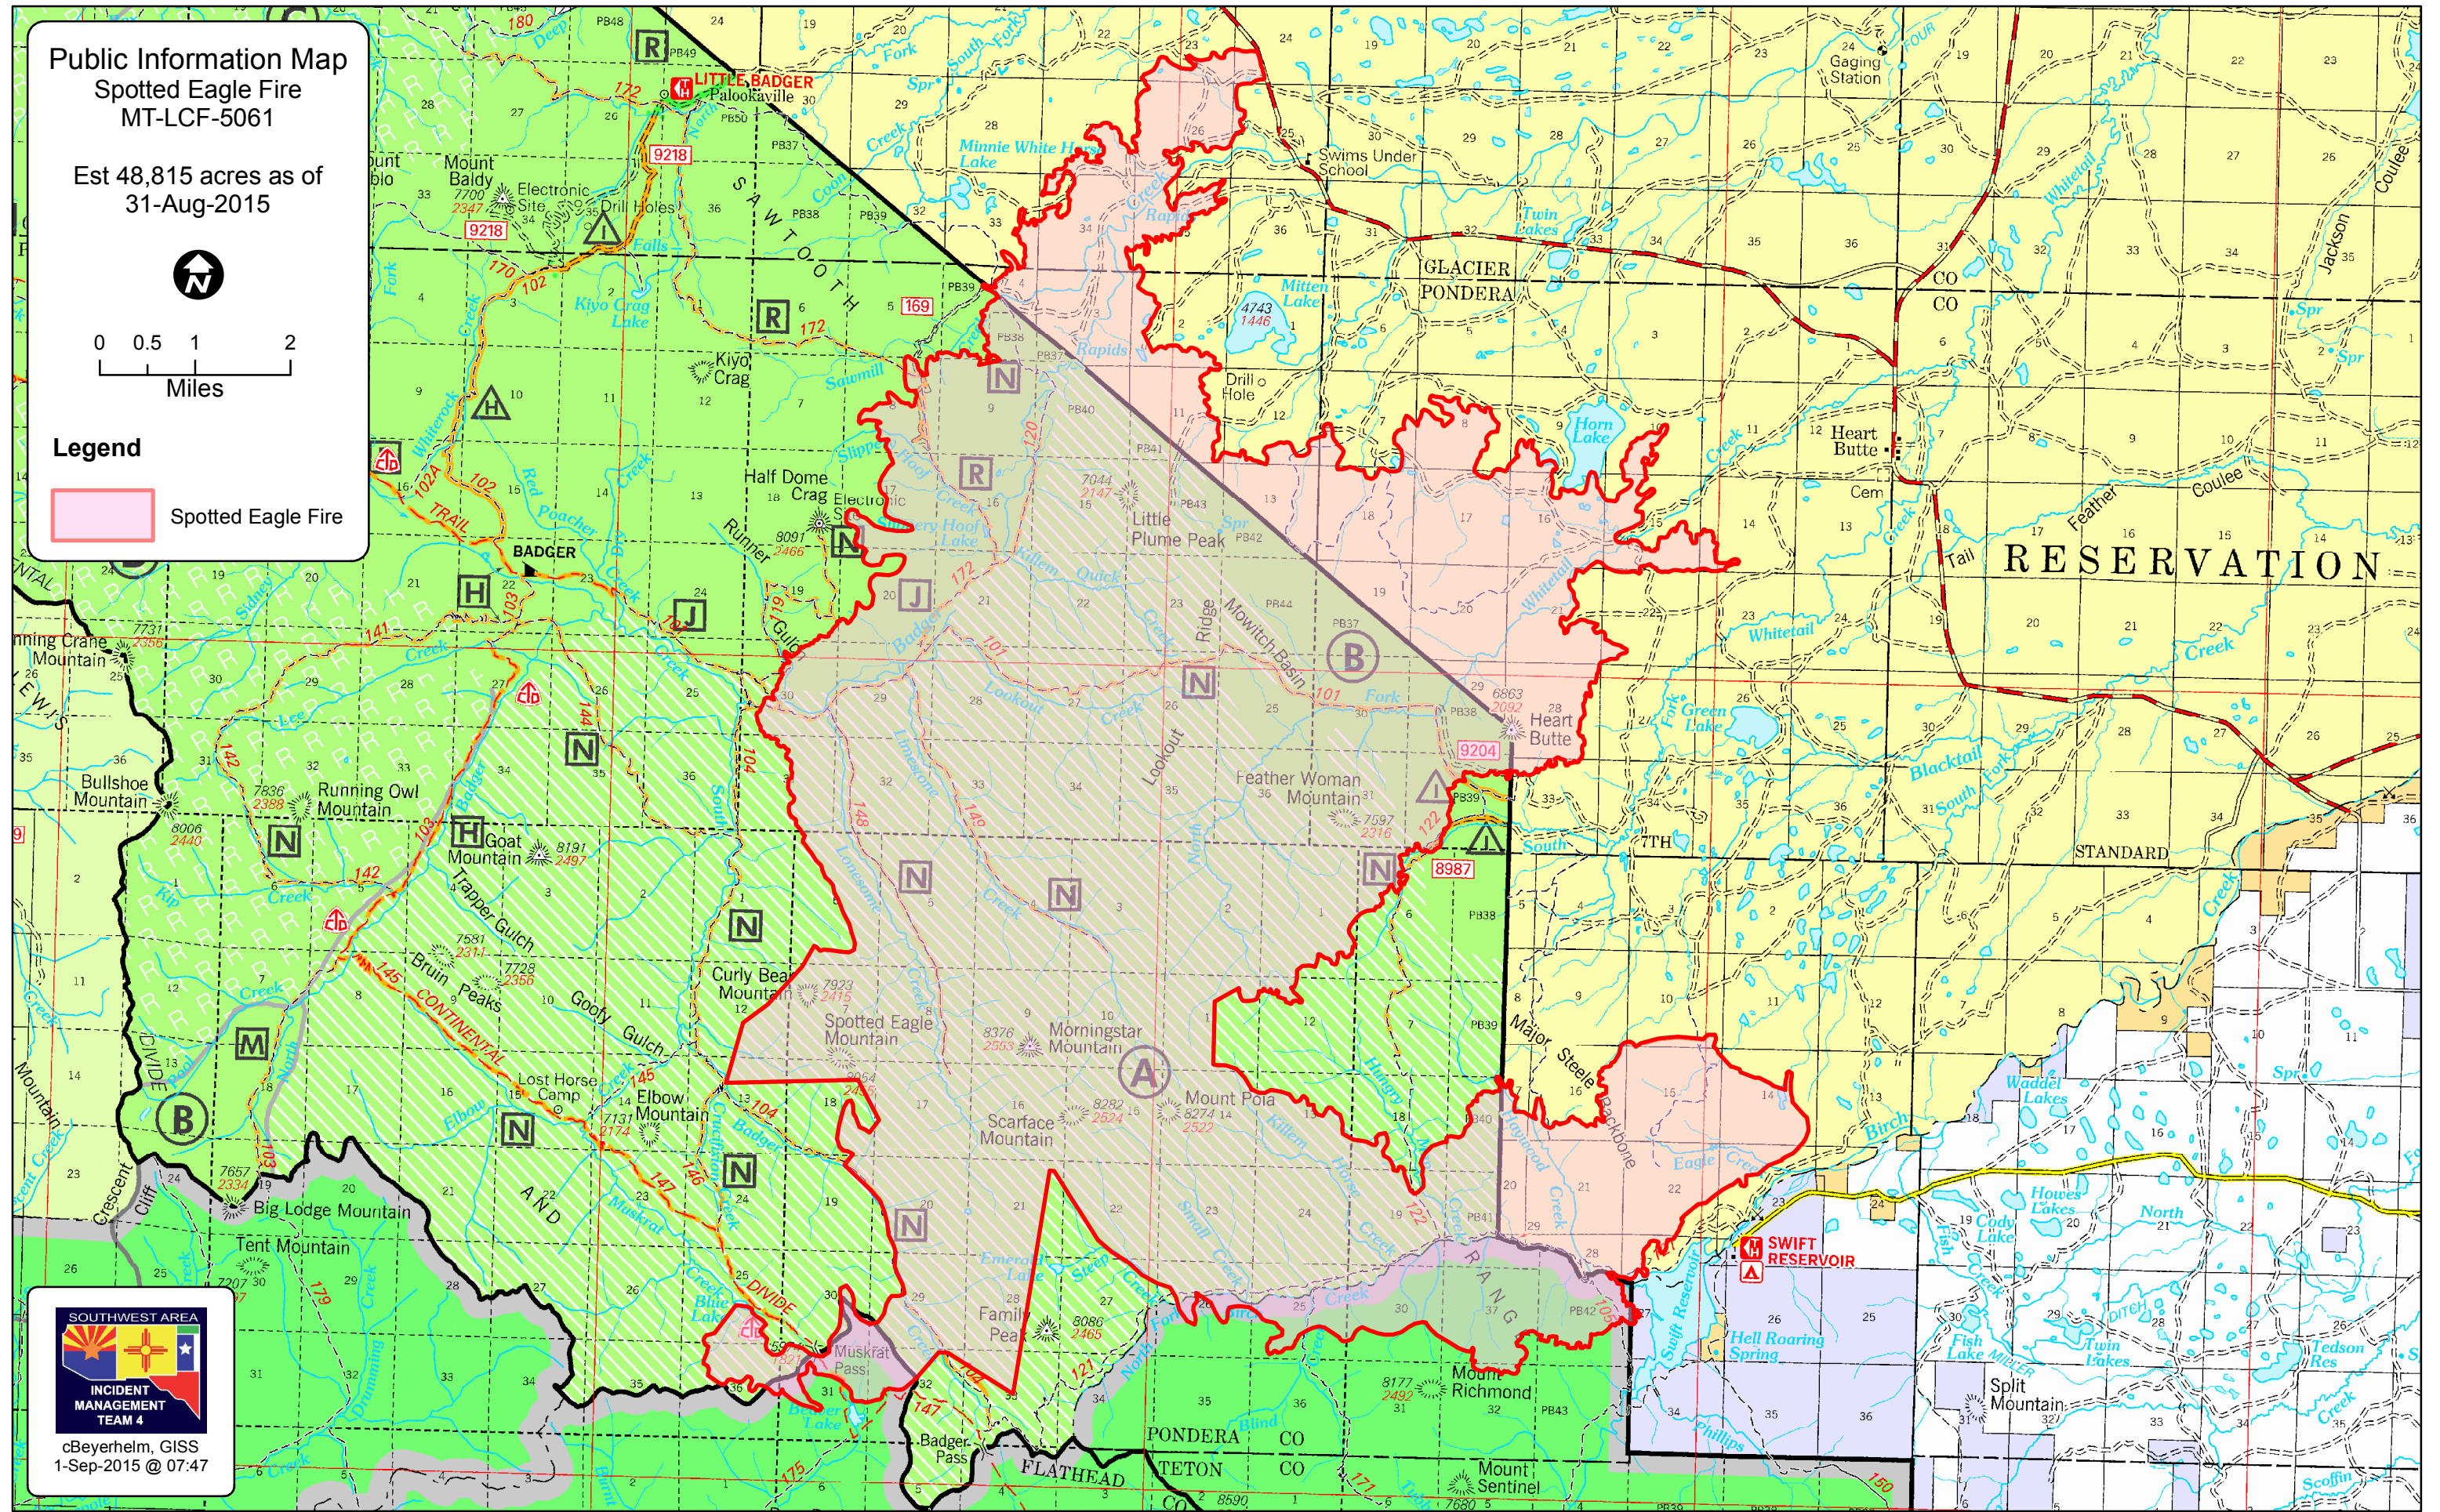

Public Information Map
Spotted Eagle Fire
MT-LCF-5061

Est 48,815 acres as of
31-Aug-2015

Legend

Spotted Eagle Fire

cBeyerhelm, GISS
1-Sep-2015 @ 07:47