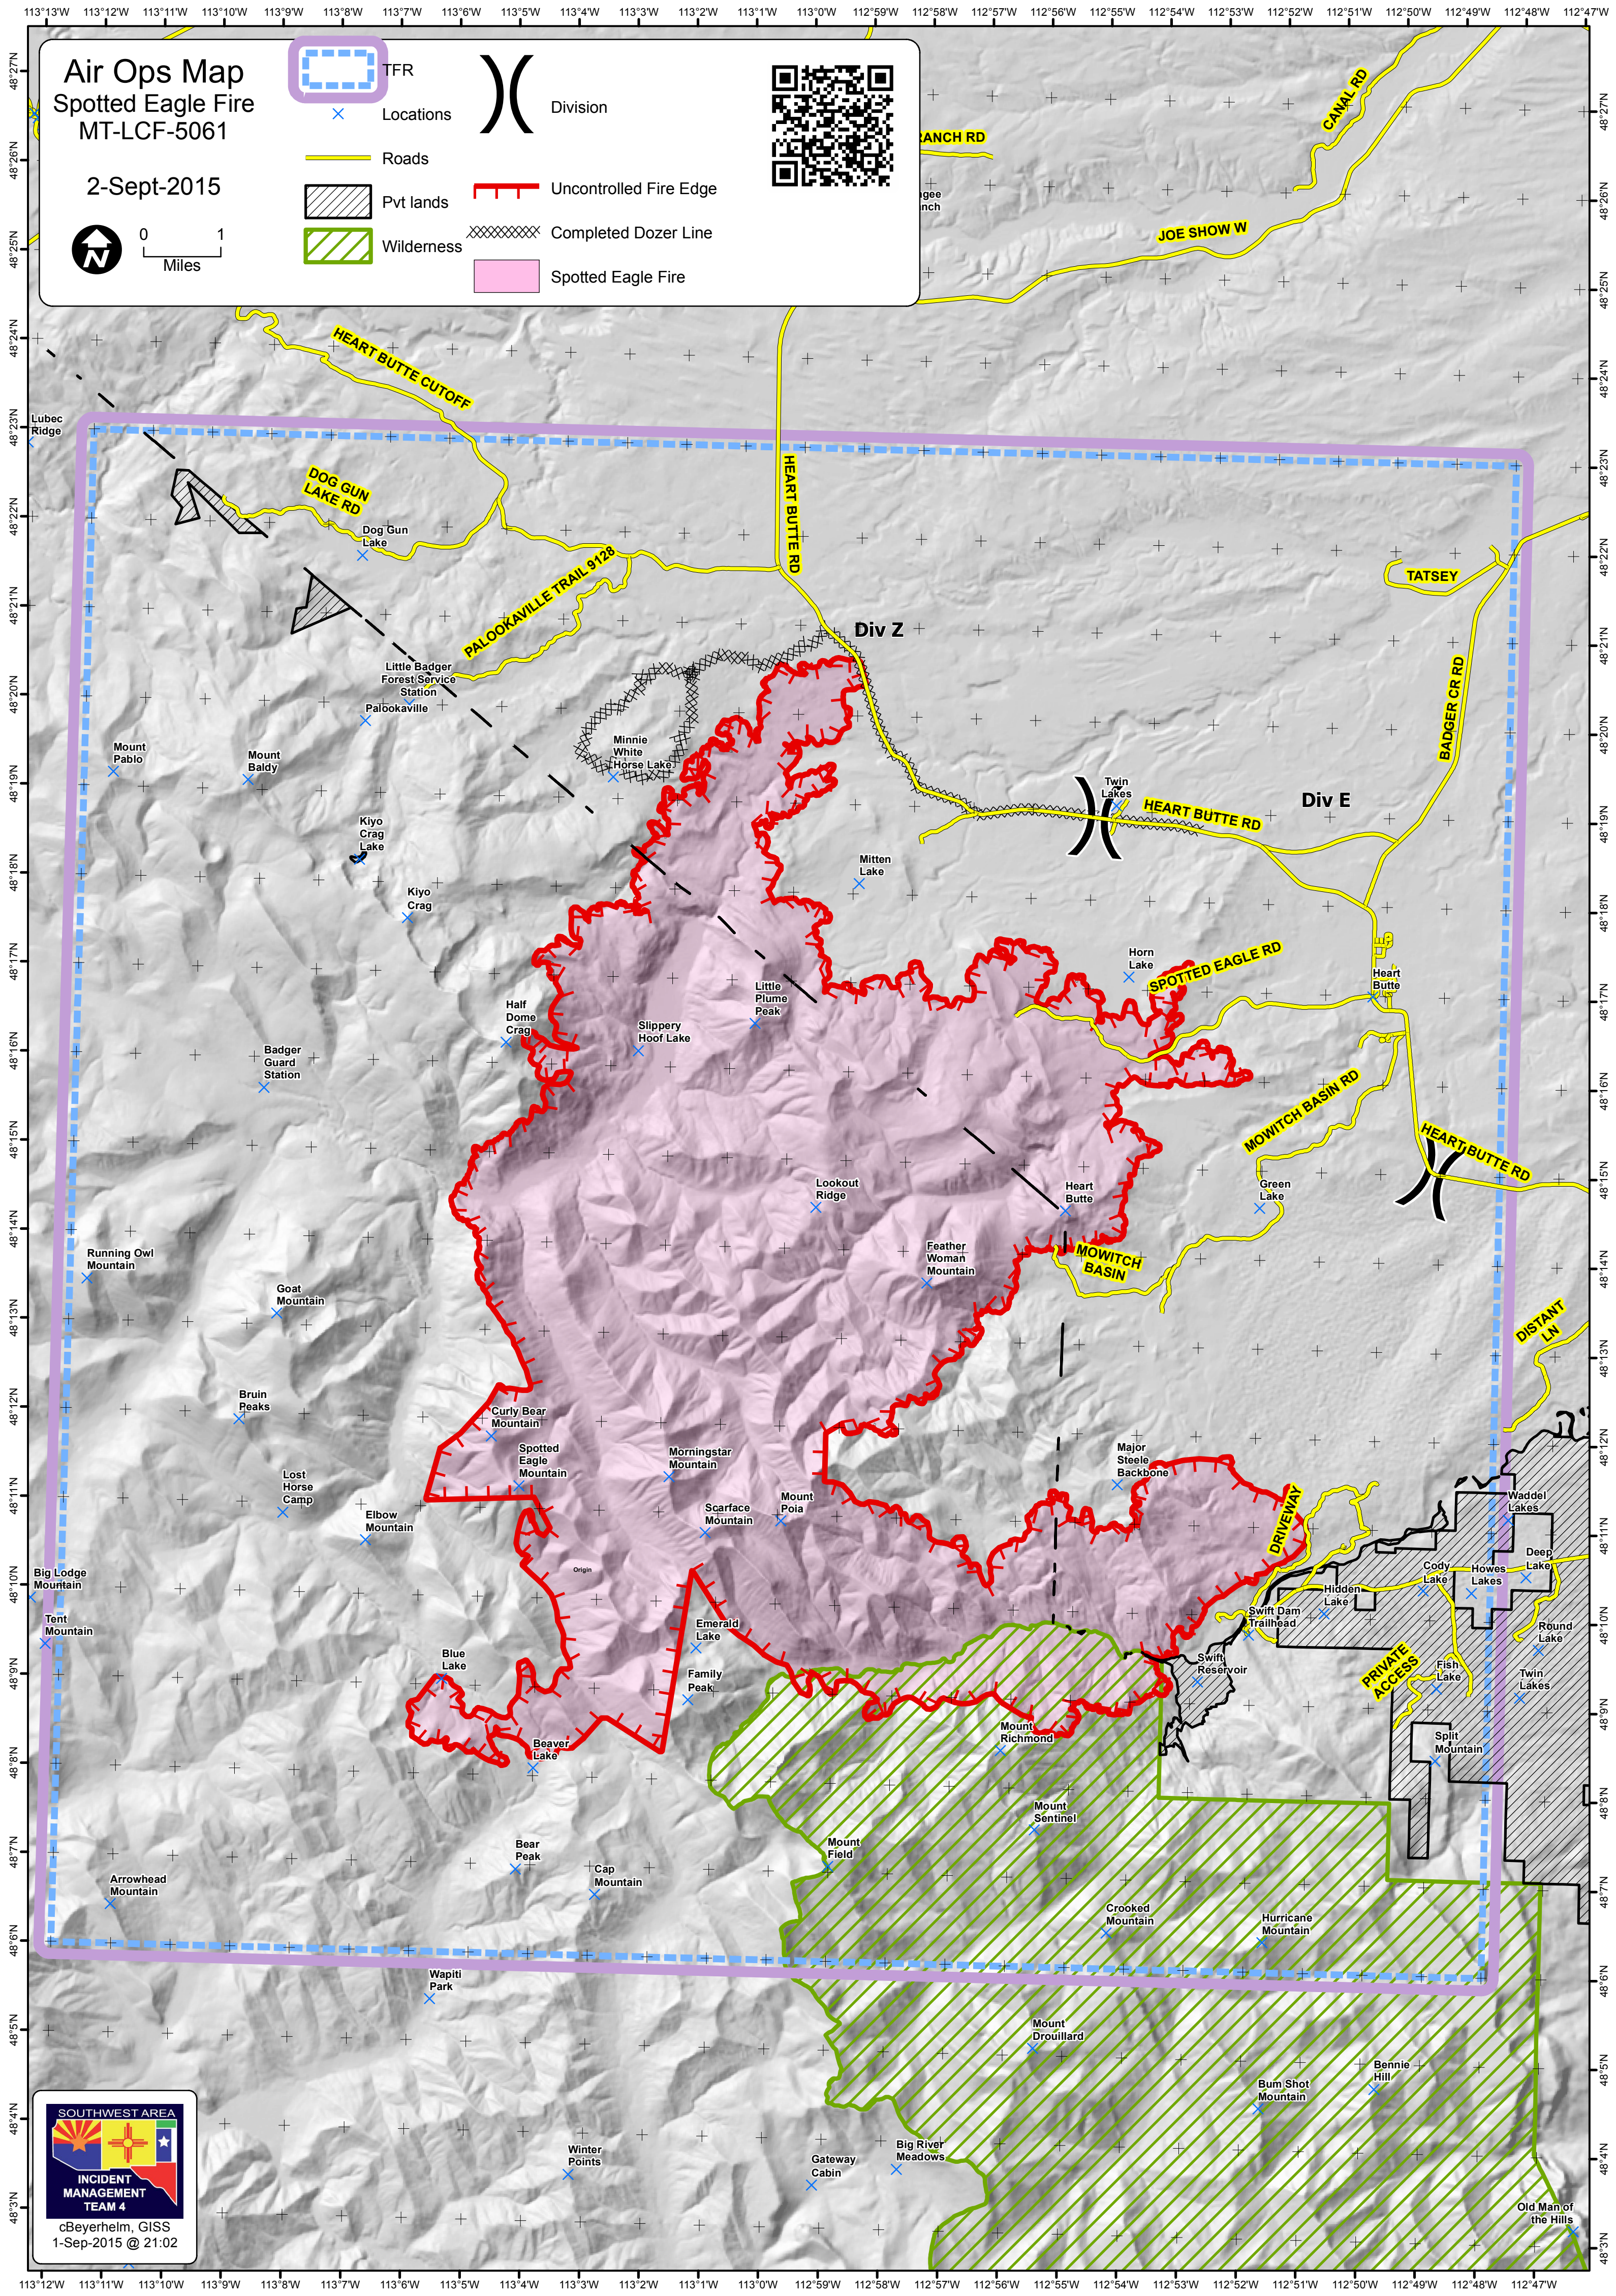

Air Ops Map

Spotted Eagle Fire

MT-LCF-5061

2-Sept-2015

Legend

- TFR (blue dashed box)
- Locations (blue 'x')
- Roads (yellow line)
- Pvt lands (hatched box)
- Wilderness (green hatched box)
- Division (black line with 'x')
- Uncontrolled Fire Edge (red line with 'x')
- Completed Dozer Line (cross-hatched box)
- Spotted Eagle Fire (pink shaded area)

SOUTHWEST AREA
INCIDENT MANAGEMENT TEAM 4
cBeyerhelm, GISS
1-Sep-2015 @ 21:02