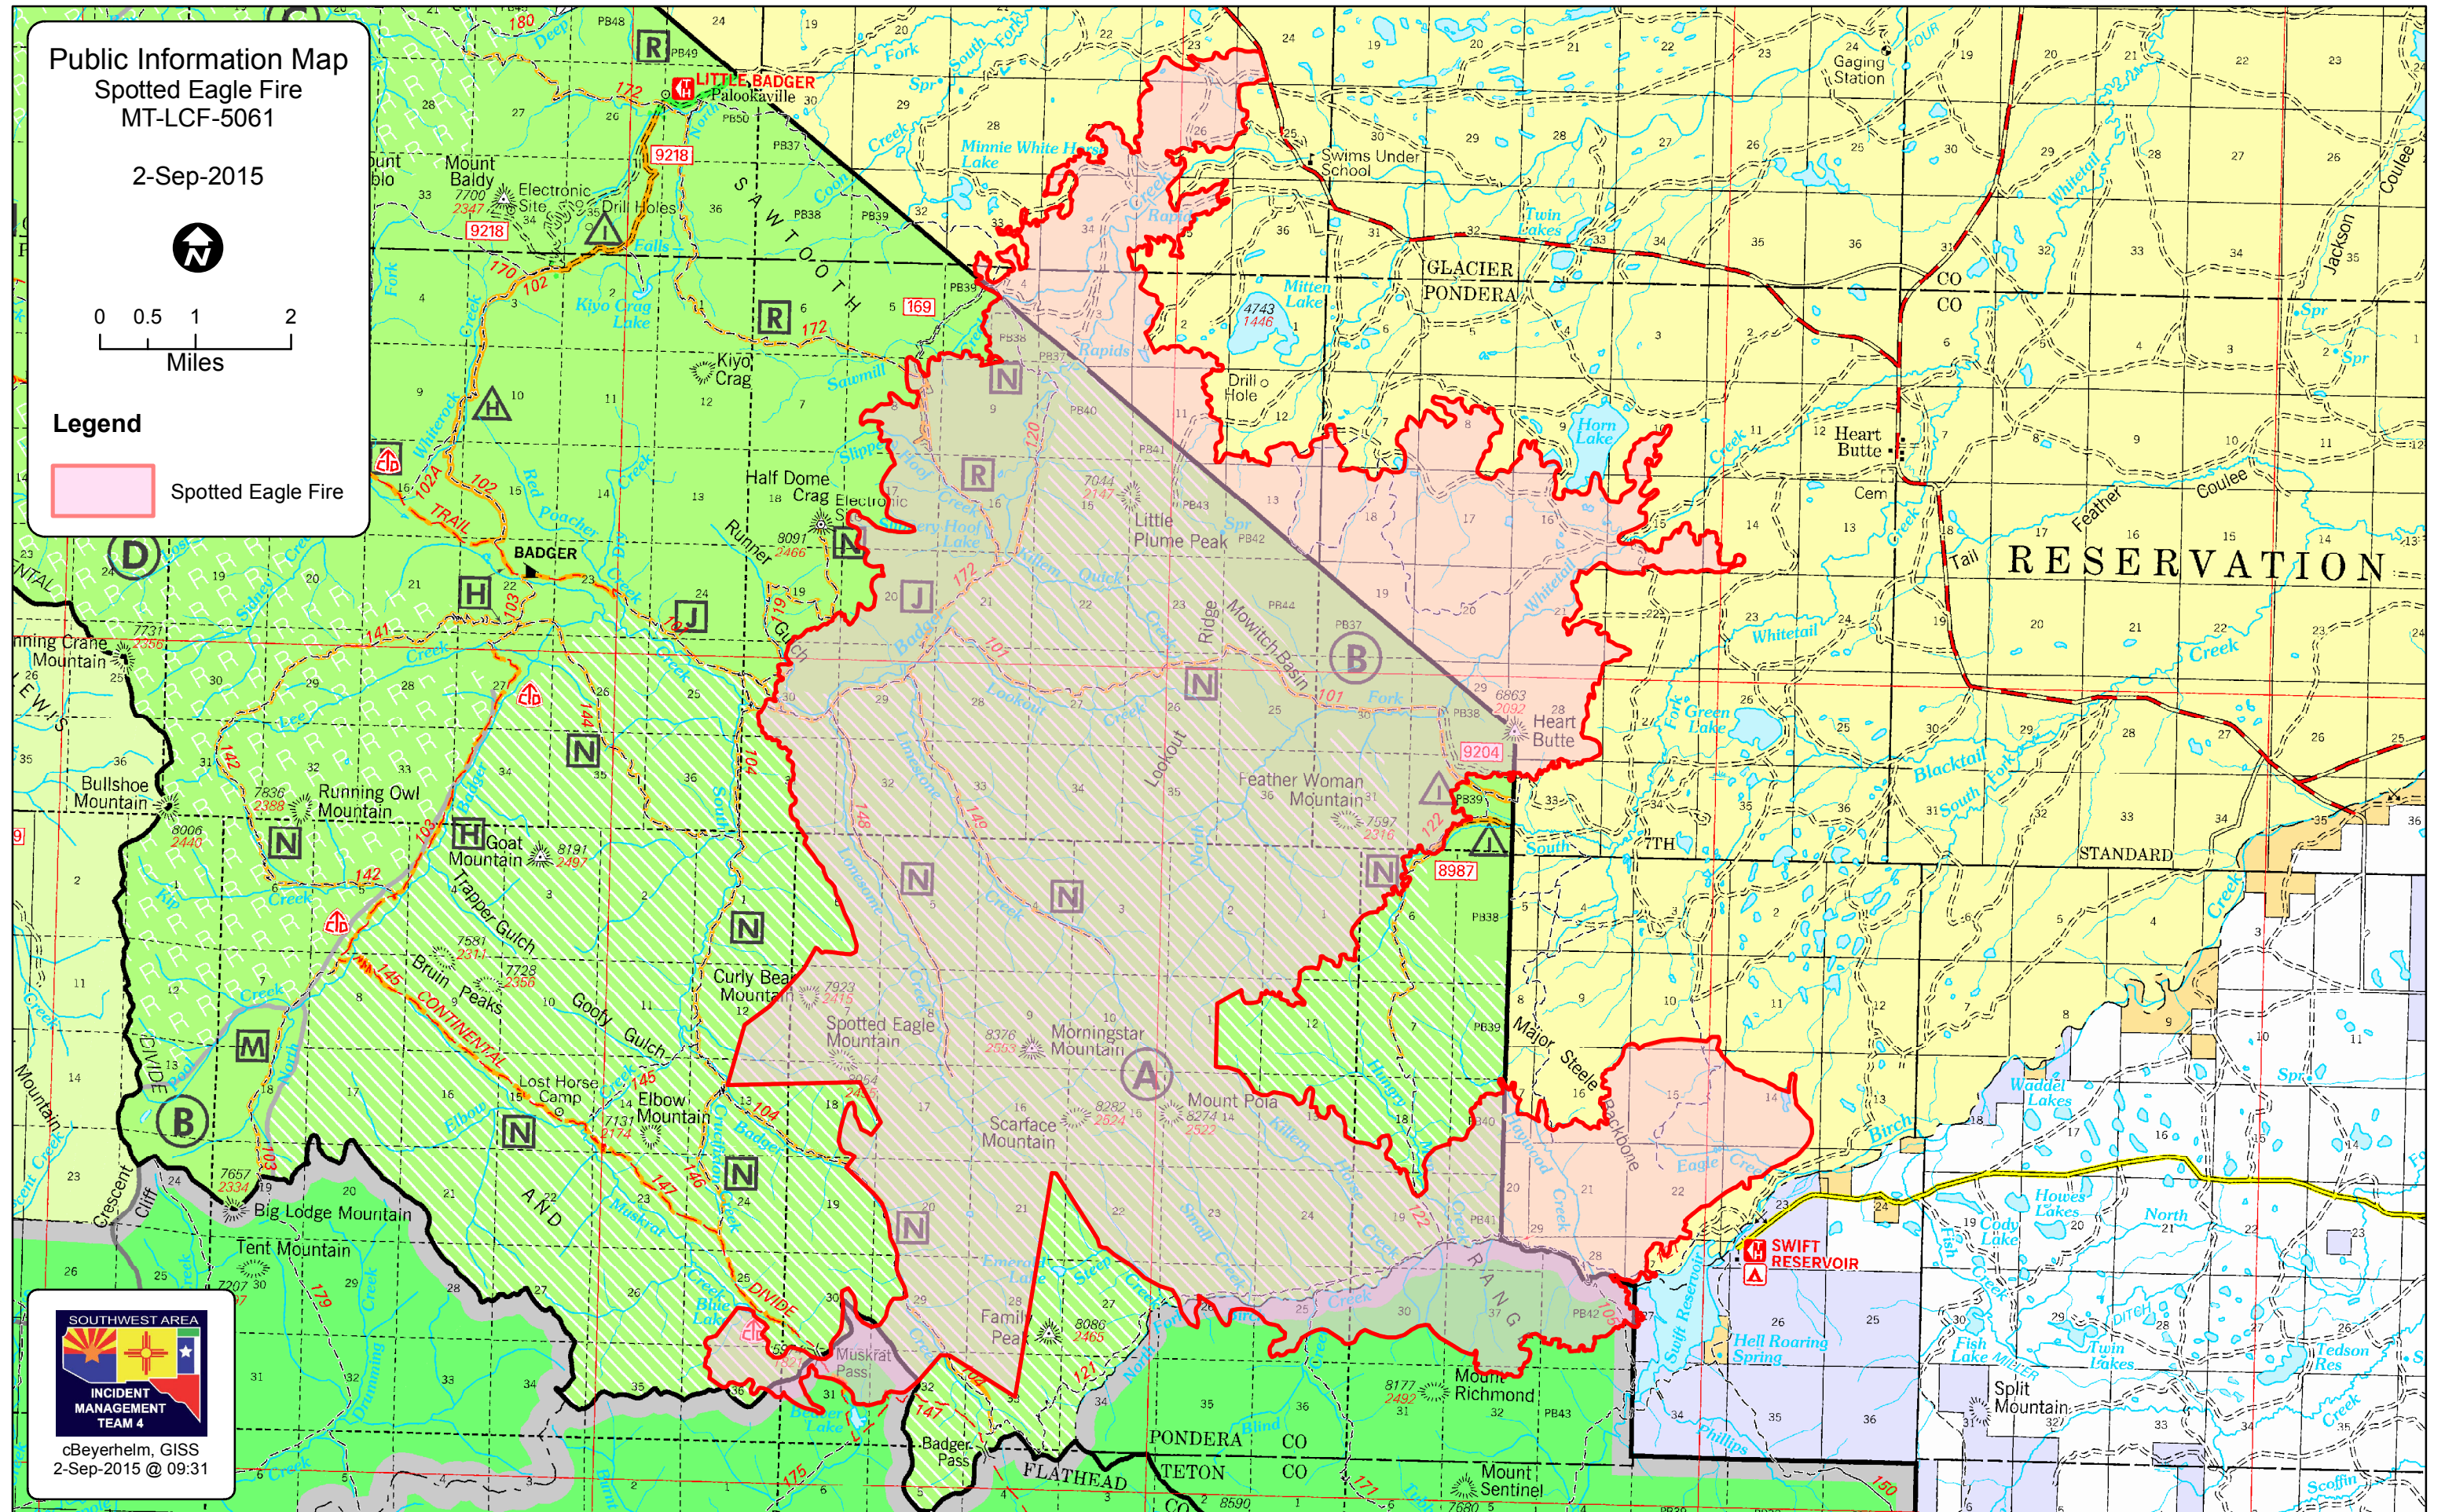

Public Information Map
Spotted Eagle Fire
MT-LCF-5061

2-Sep-2015

Legend

 Spotted Eagle Fire

cBeyerhelm, GISS
2-Sep-2015 @ 09:31