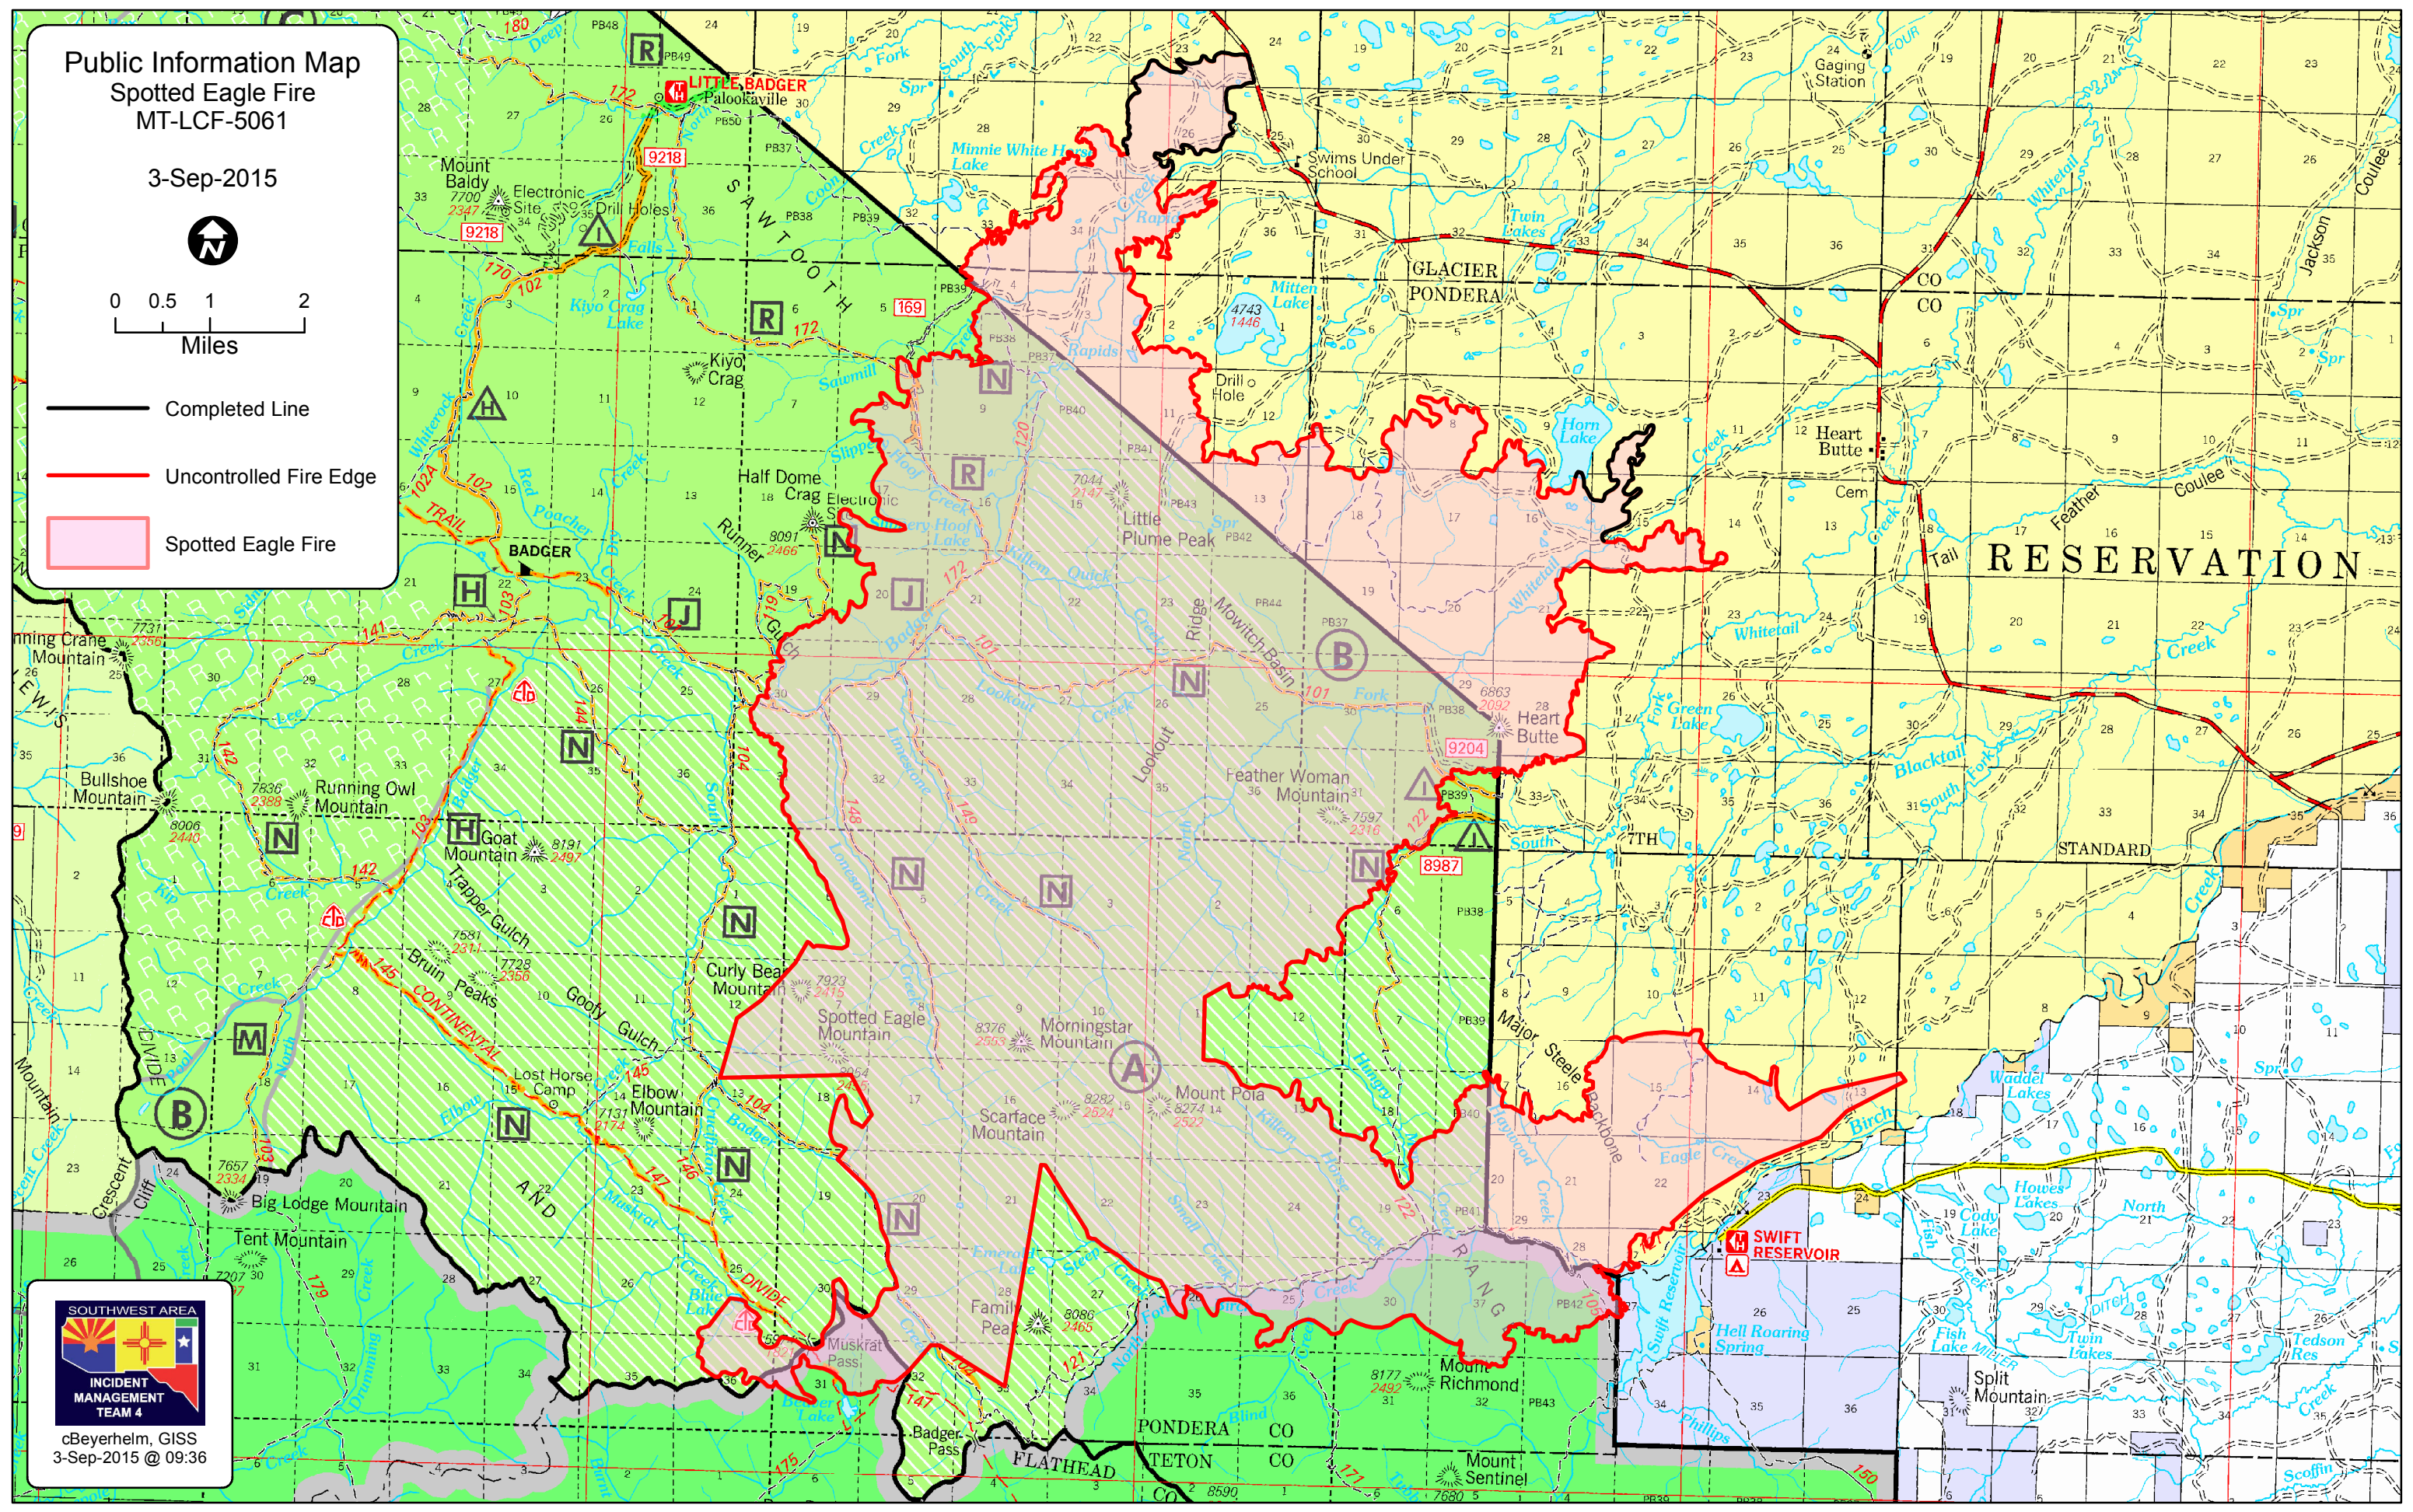

Public Information Map  
Spotted Eagle Fire  
MT-LCF-5061

3-Sep-2015

- Completed Line
- Uncontrolled Fire Edge
- Spotted Eagle Fire

cBeyerhelm, GISS  
3-Sep-2015 @ 09:36