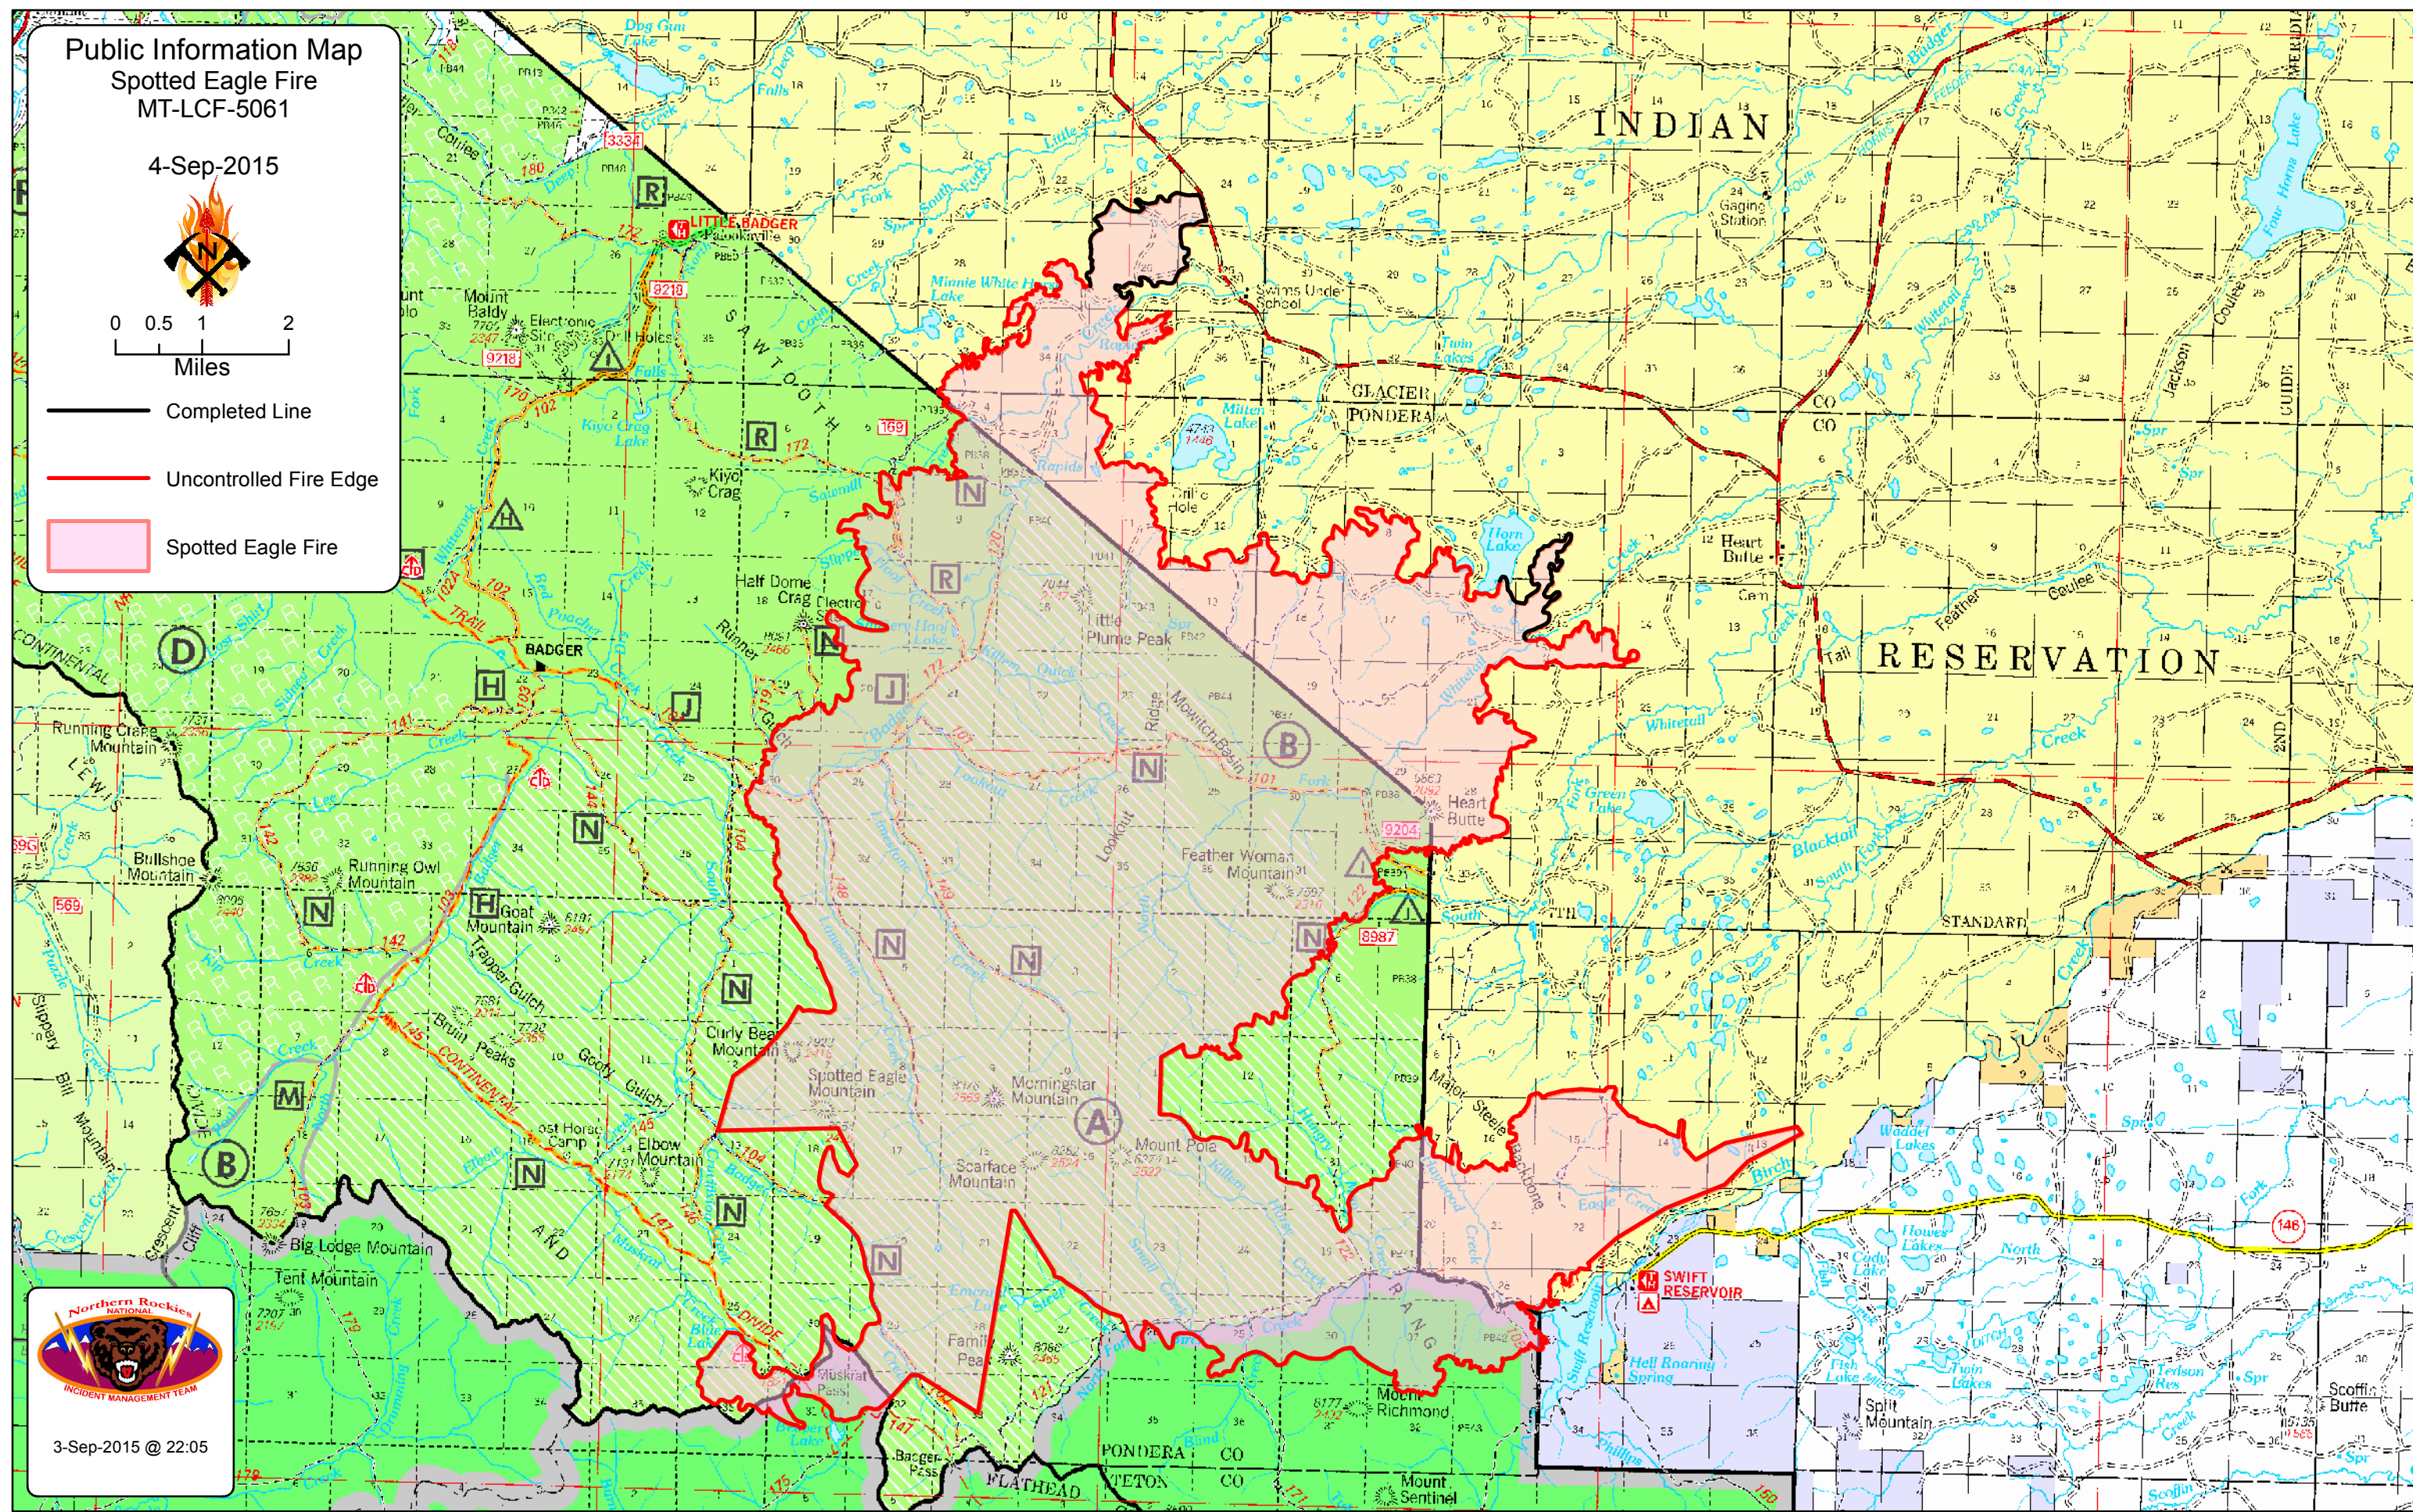

Public Information Map
Spotted Eagle Fire
MT-LCF-5061

4-Sep-2015

- Completed Line
- Uncontrolled Fire Edge
- Spotted Eagle Fire

3-Sep-2015 @ 22:05