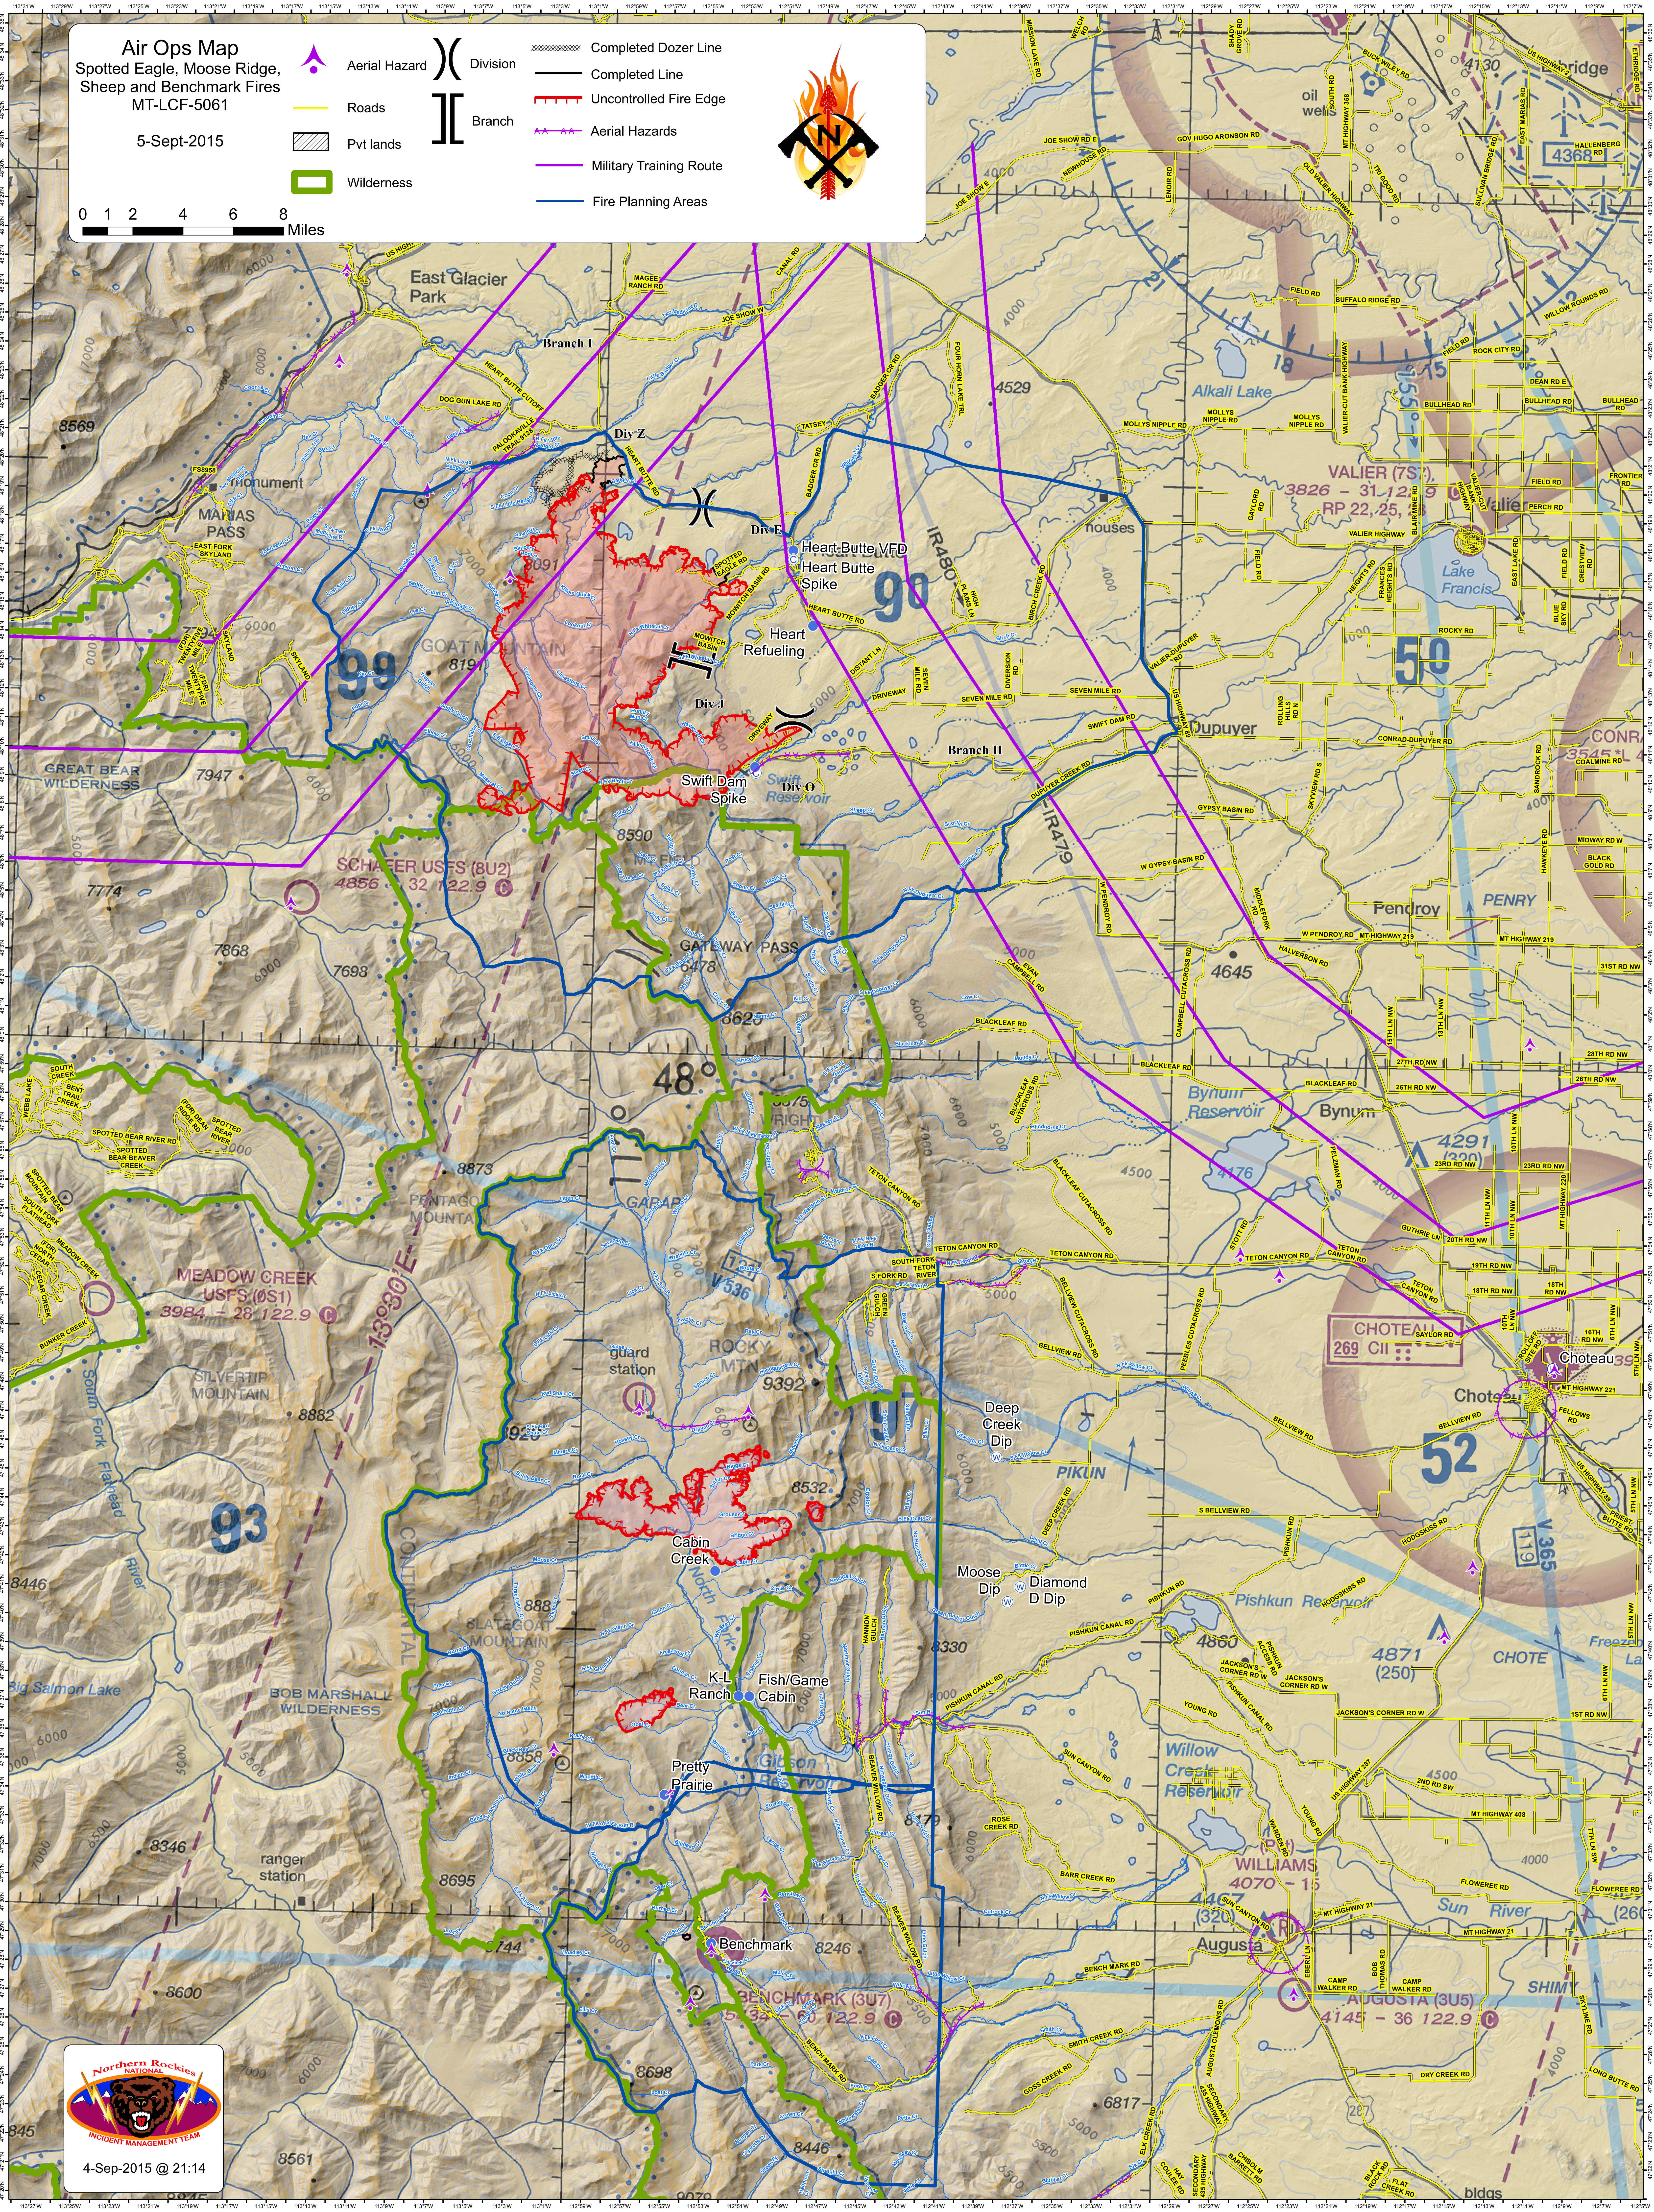

Air Ops Map
 Spotted Eagle, Moose Ridge,
 Sheep and Benchmark Fires
 MT-LCF-5061

5-Sept-2015

- Aerial Hazard
- Roads
- Pvt lands
- Wilderness
- Division
- Branch
- Completed Dozer Line
- Completed Line
- Uncontrolled Fire Edge
- Aerial Hazards
- Military Training Route
- Fire Planning Areas

4-Sep-2015 @ 21:14