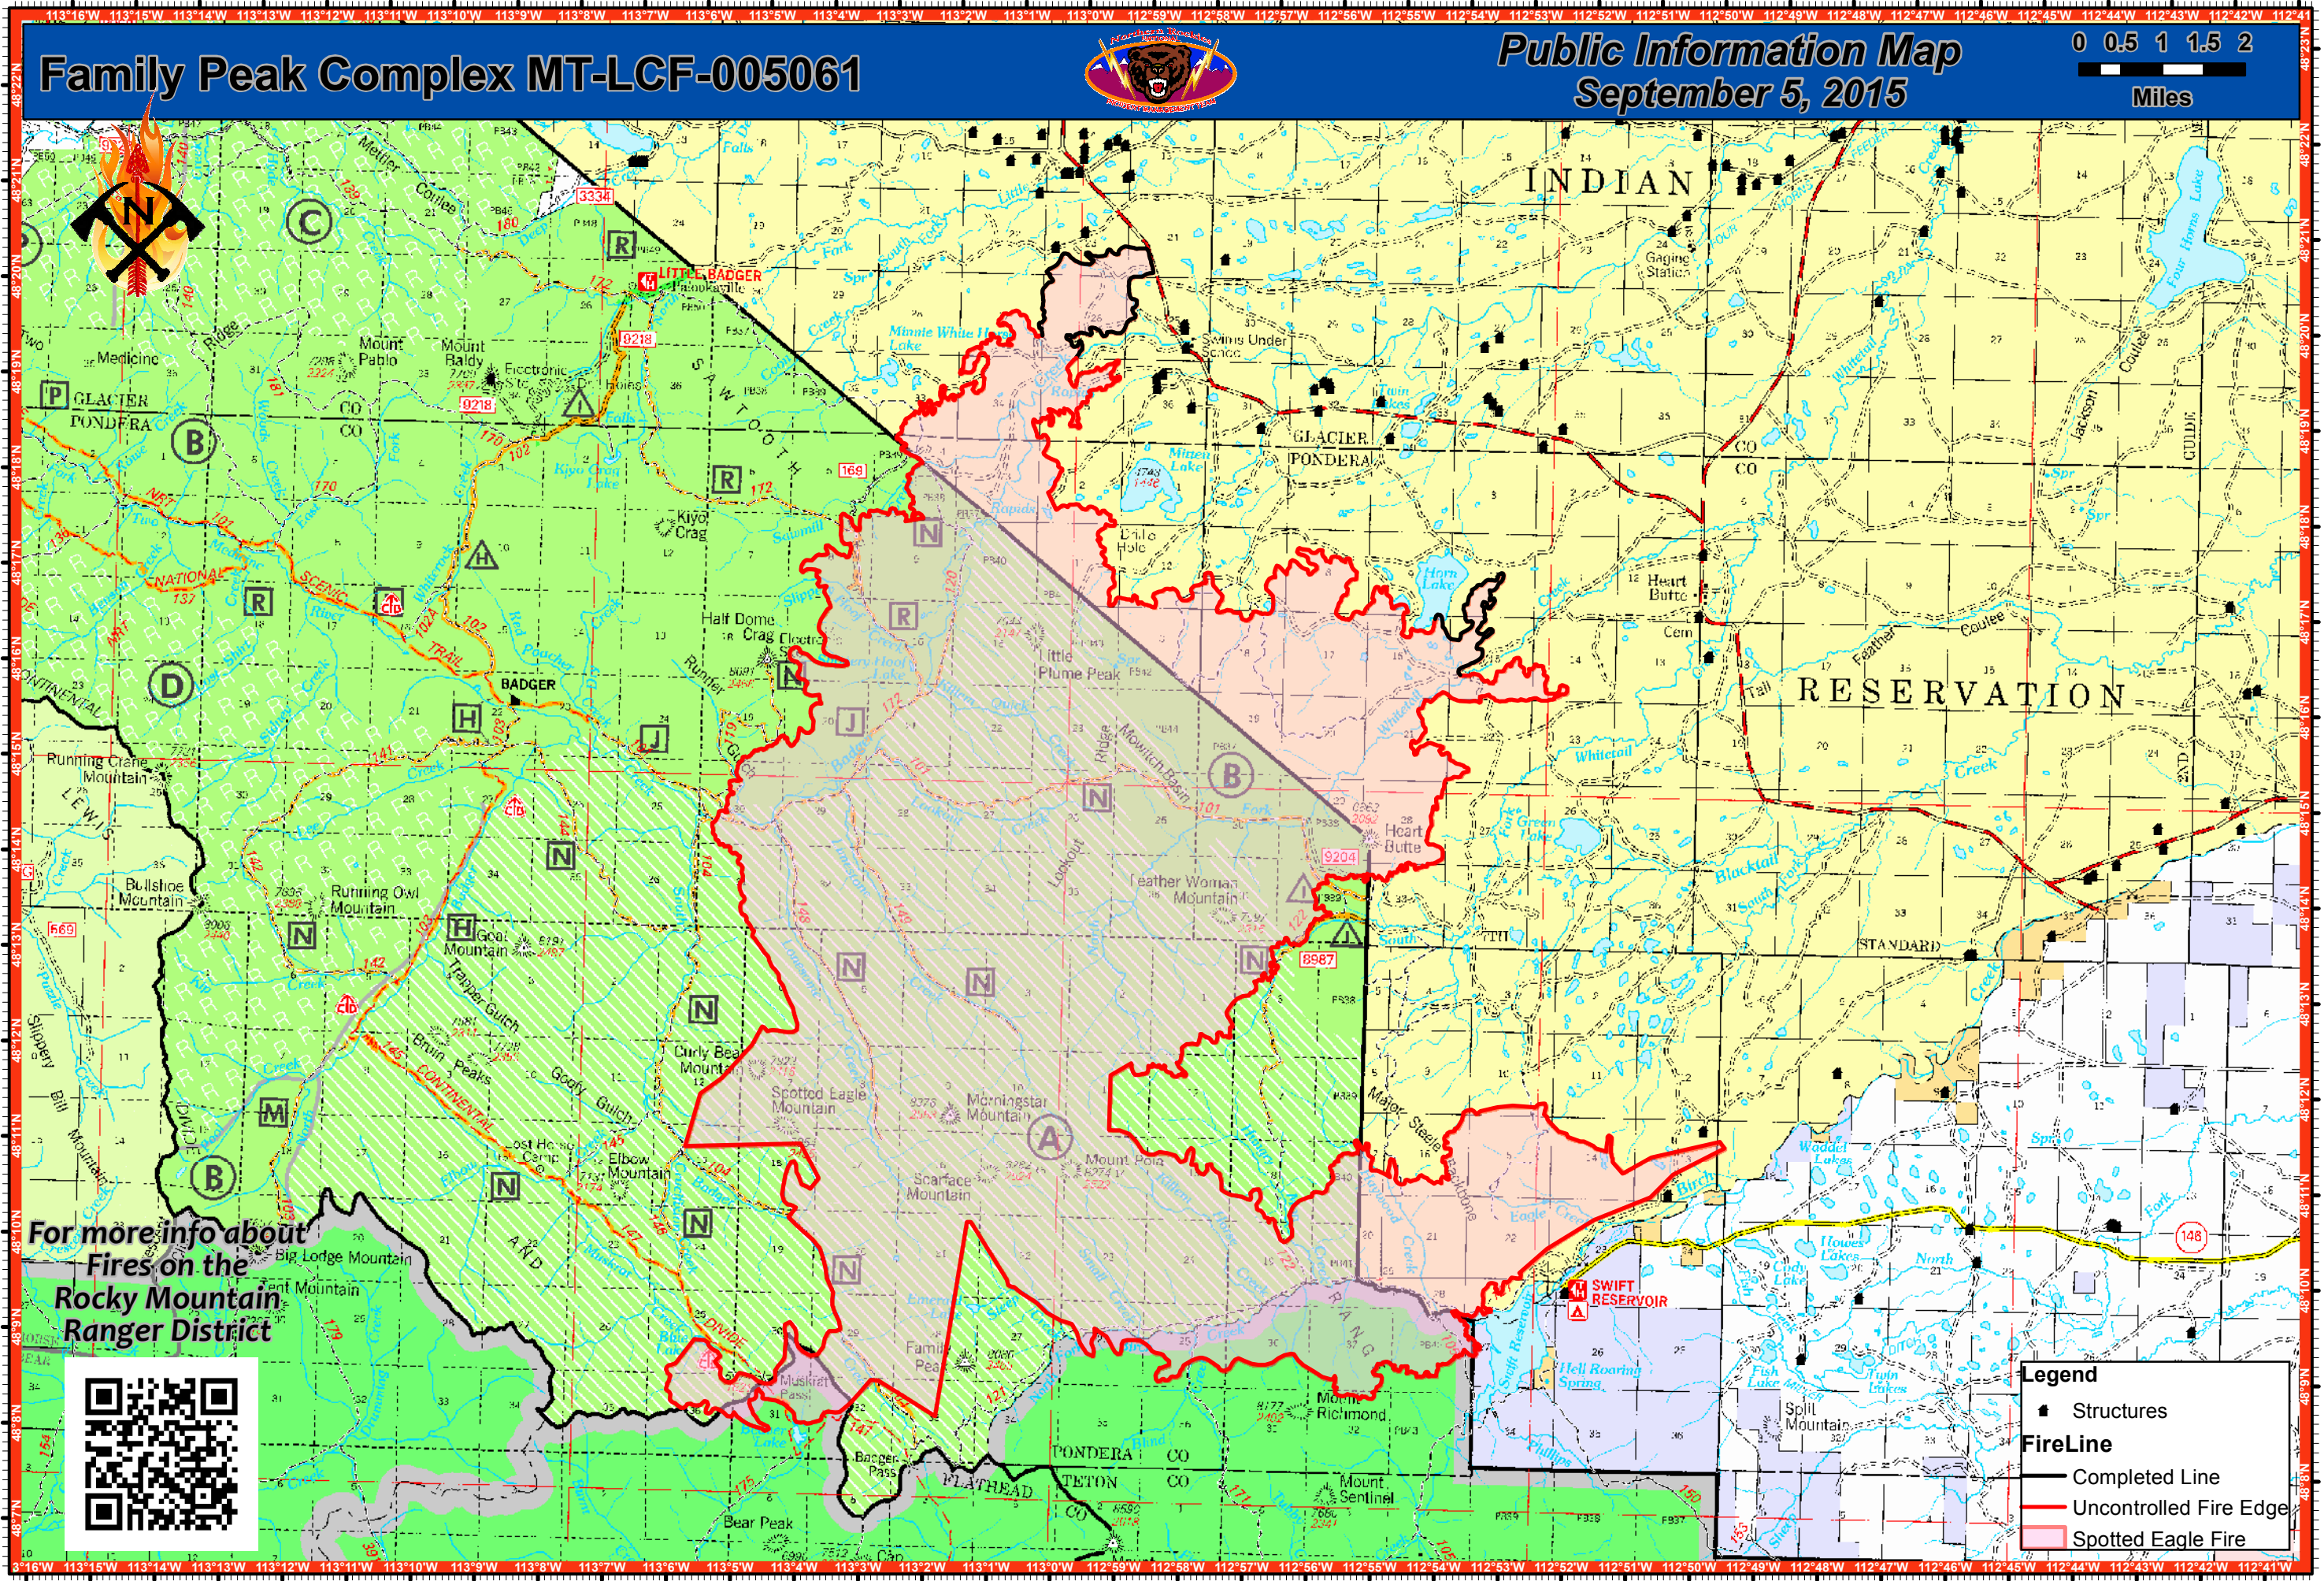

Family Peak Complex MT-LCF-005061

Public Information Map
September 5, 2015

For more info about
Fires on the
Rocky Mountain
Ranger District

Legend

- Structures
- FireLine
 - Completed Line
 - Uncontrolled Fire Edge
 - Spotted Eagle Fire