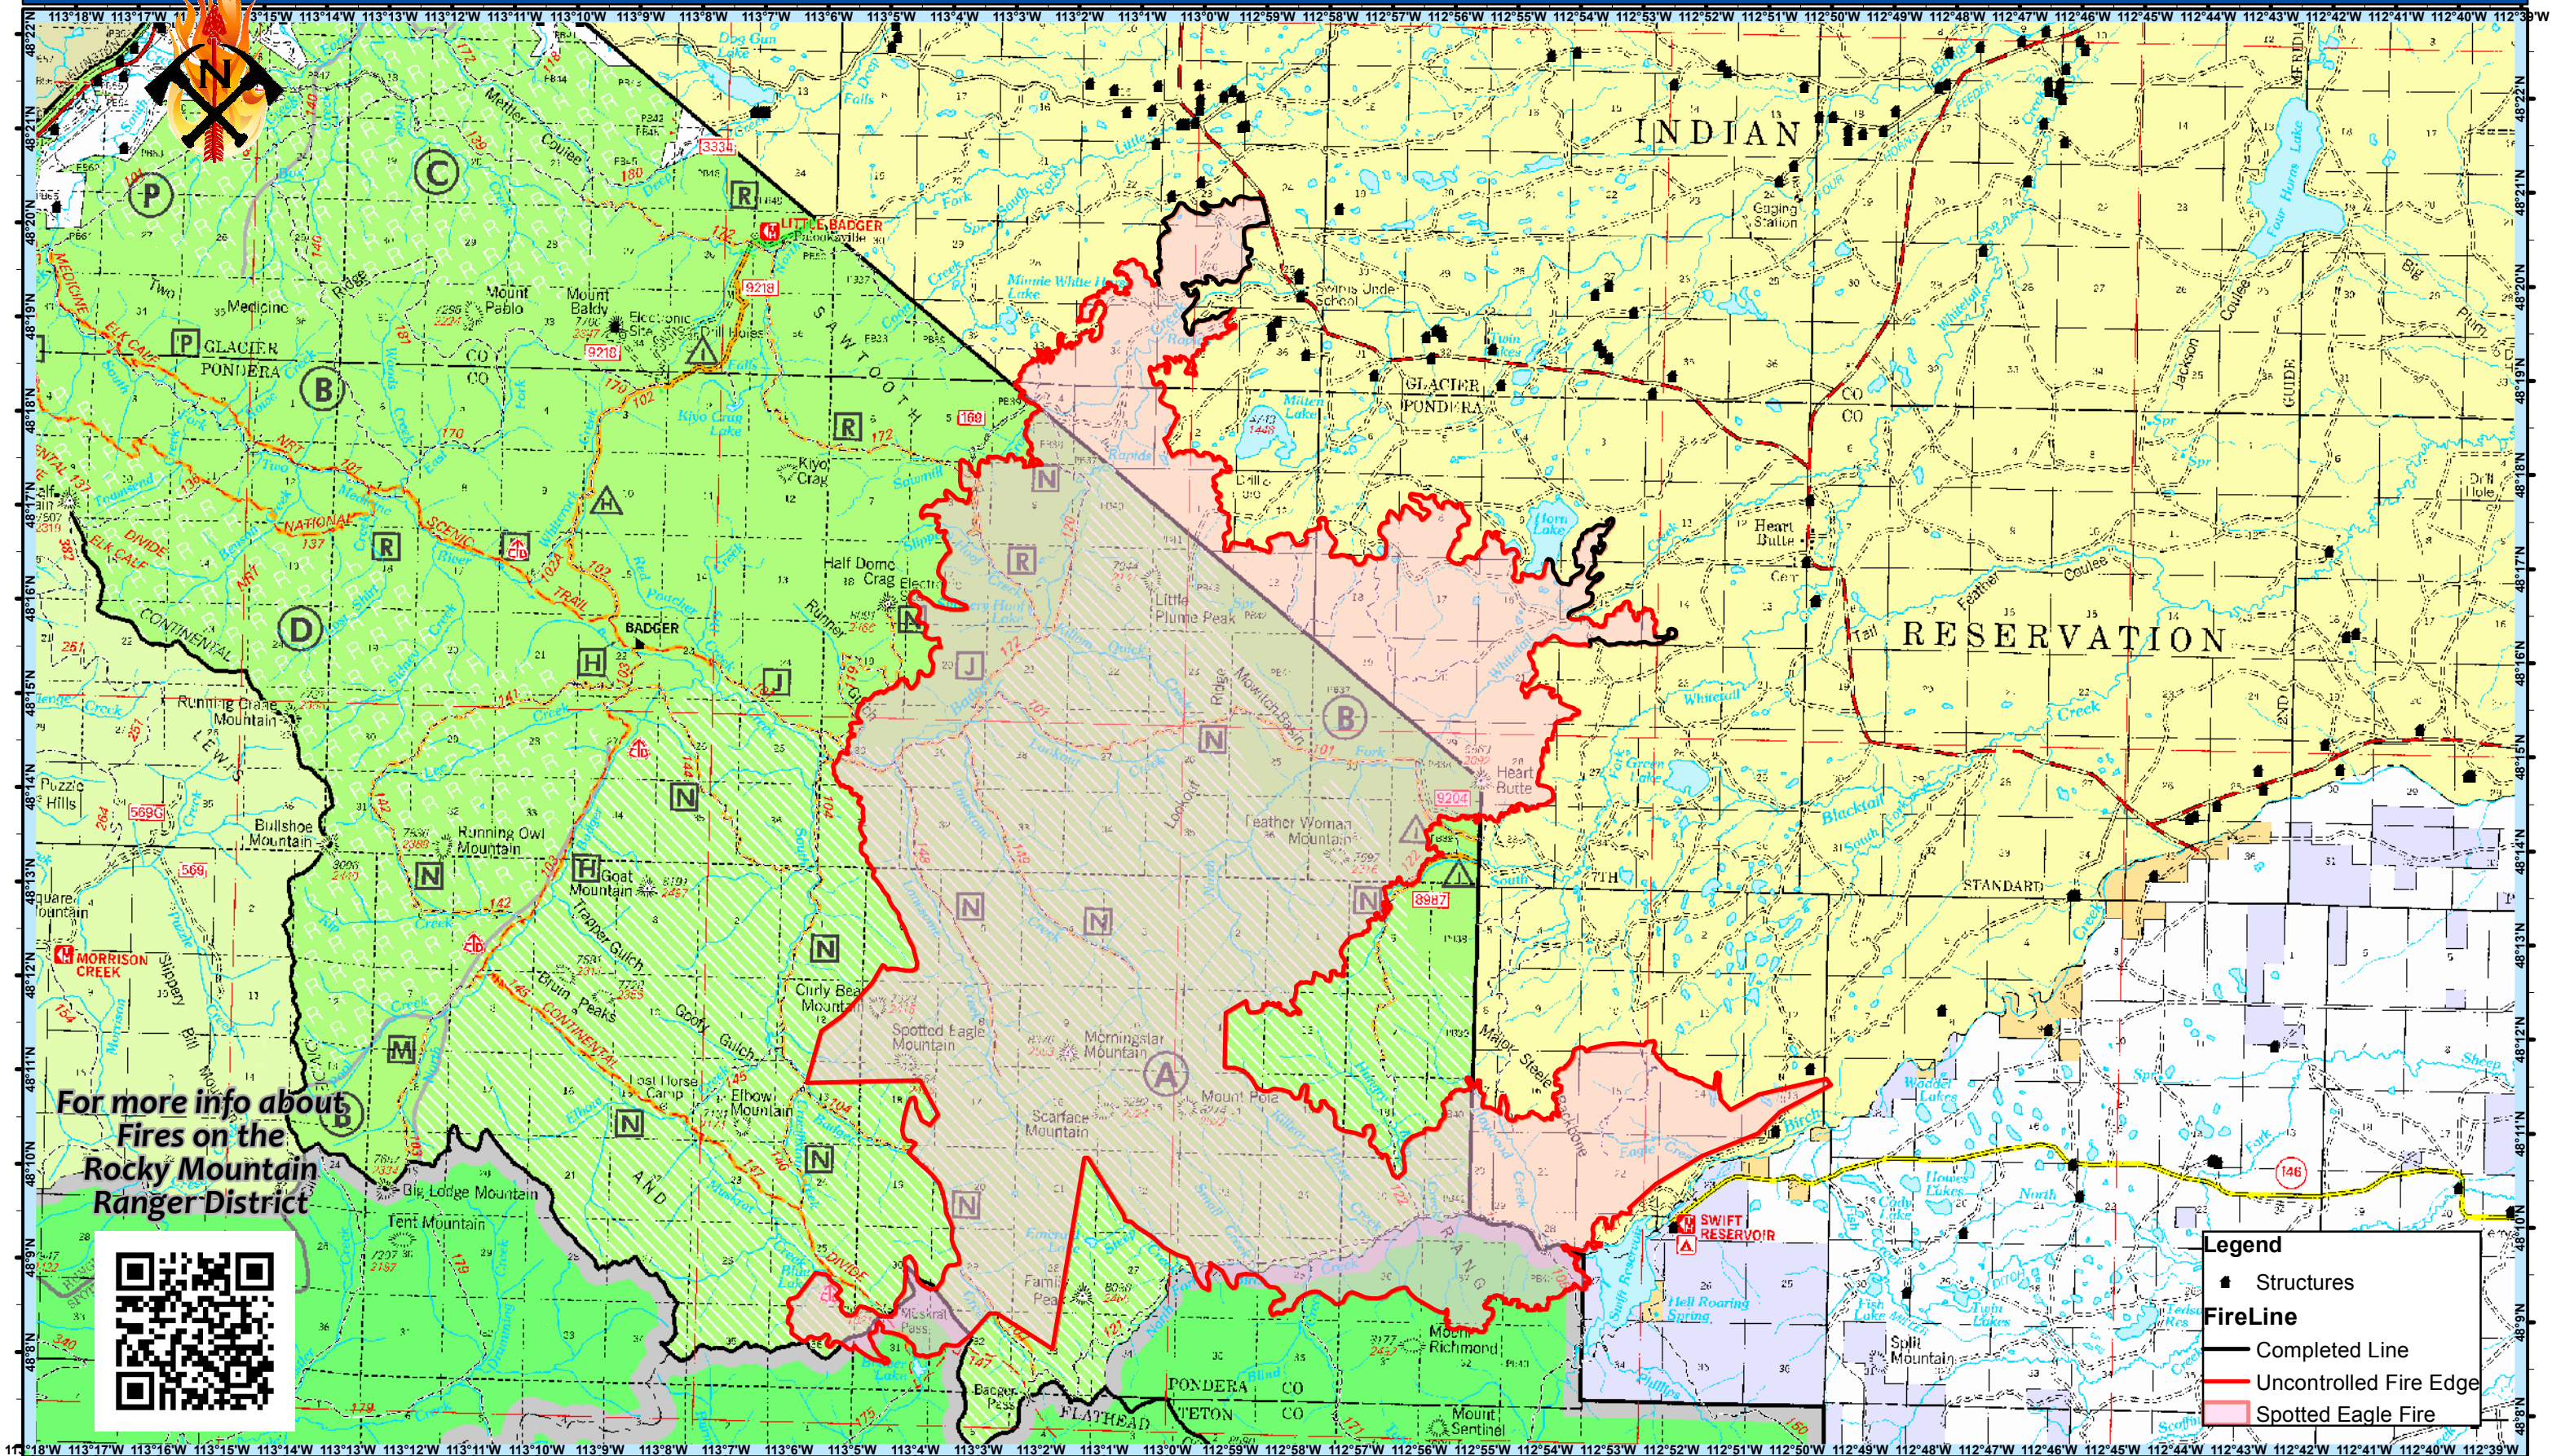

Family Peak Complex MT-LCF-005061

Public Information Map
September 6, 2015

0 0.5 1 1.5 2
Miles

For more info about
Fires on the
Rocky Mountain
Ranger District

Legend

- Structures
- FireLine**
 - Completed Line
 - Uncontrolled Fire Edge
 - Spotted Eagle Fire