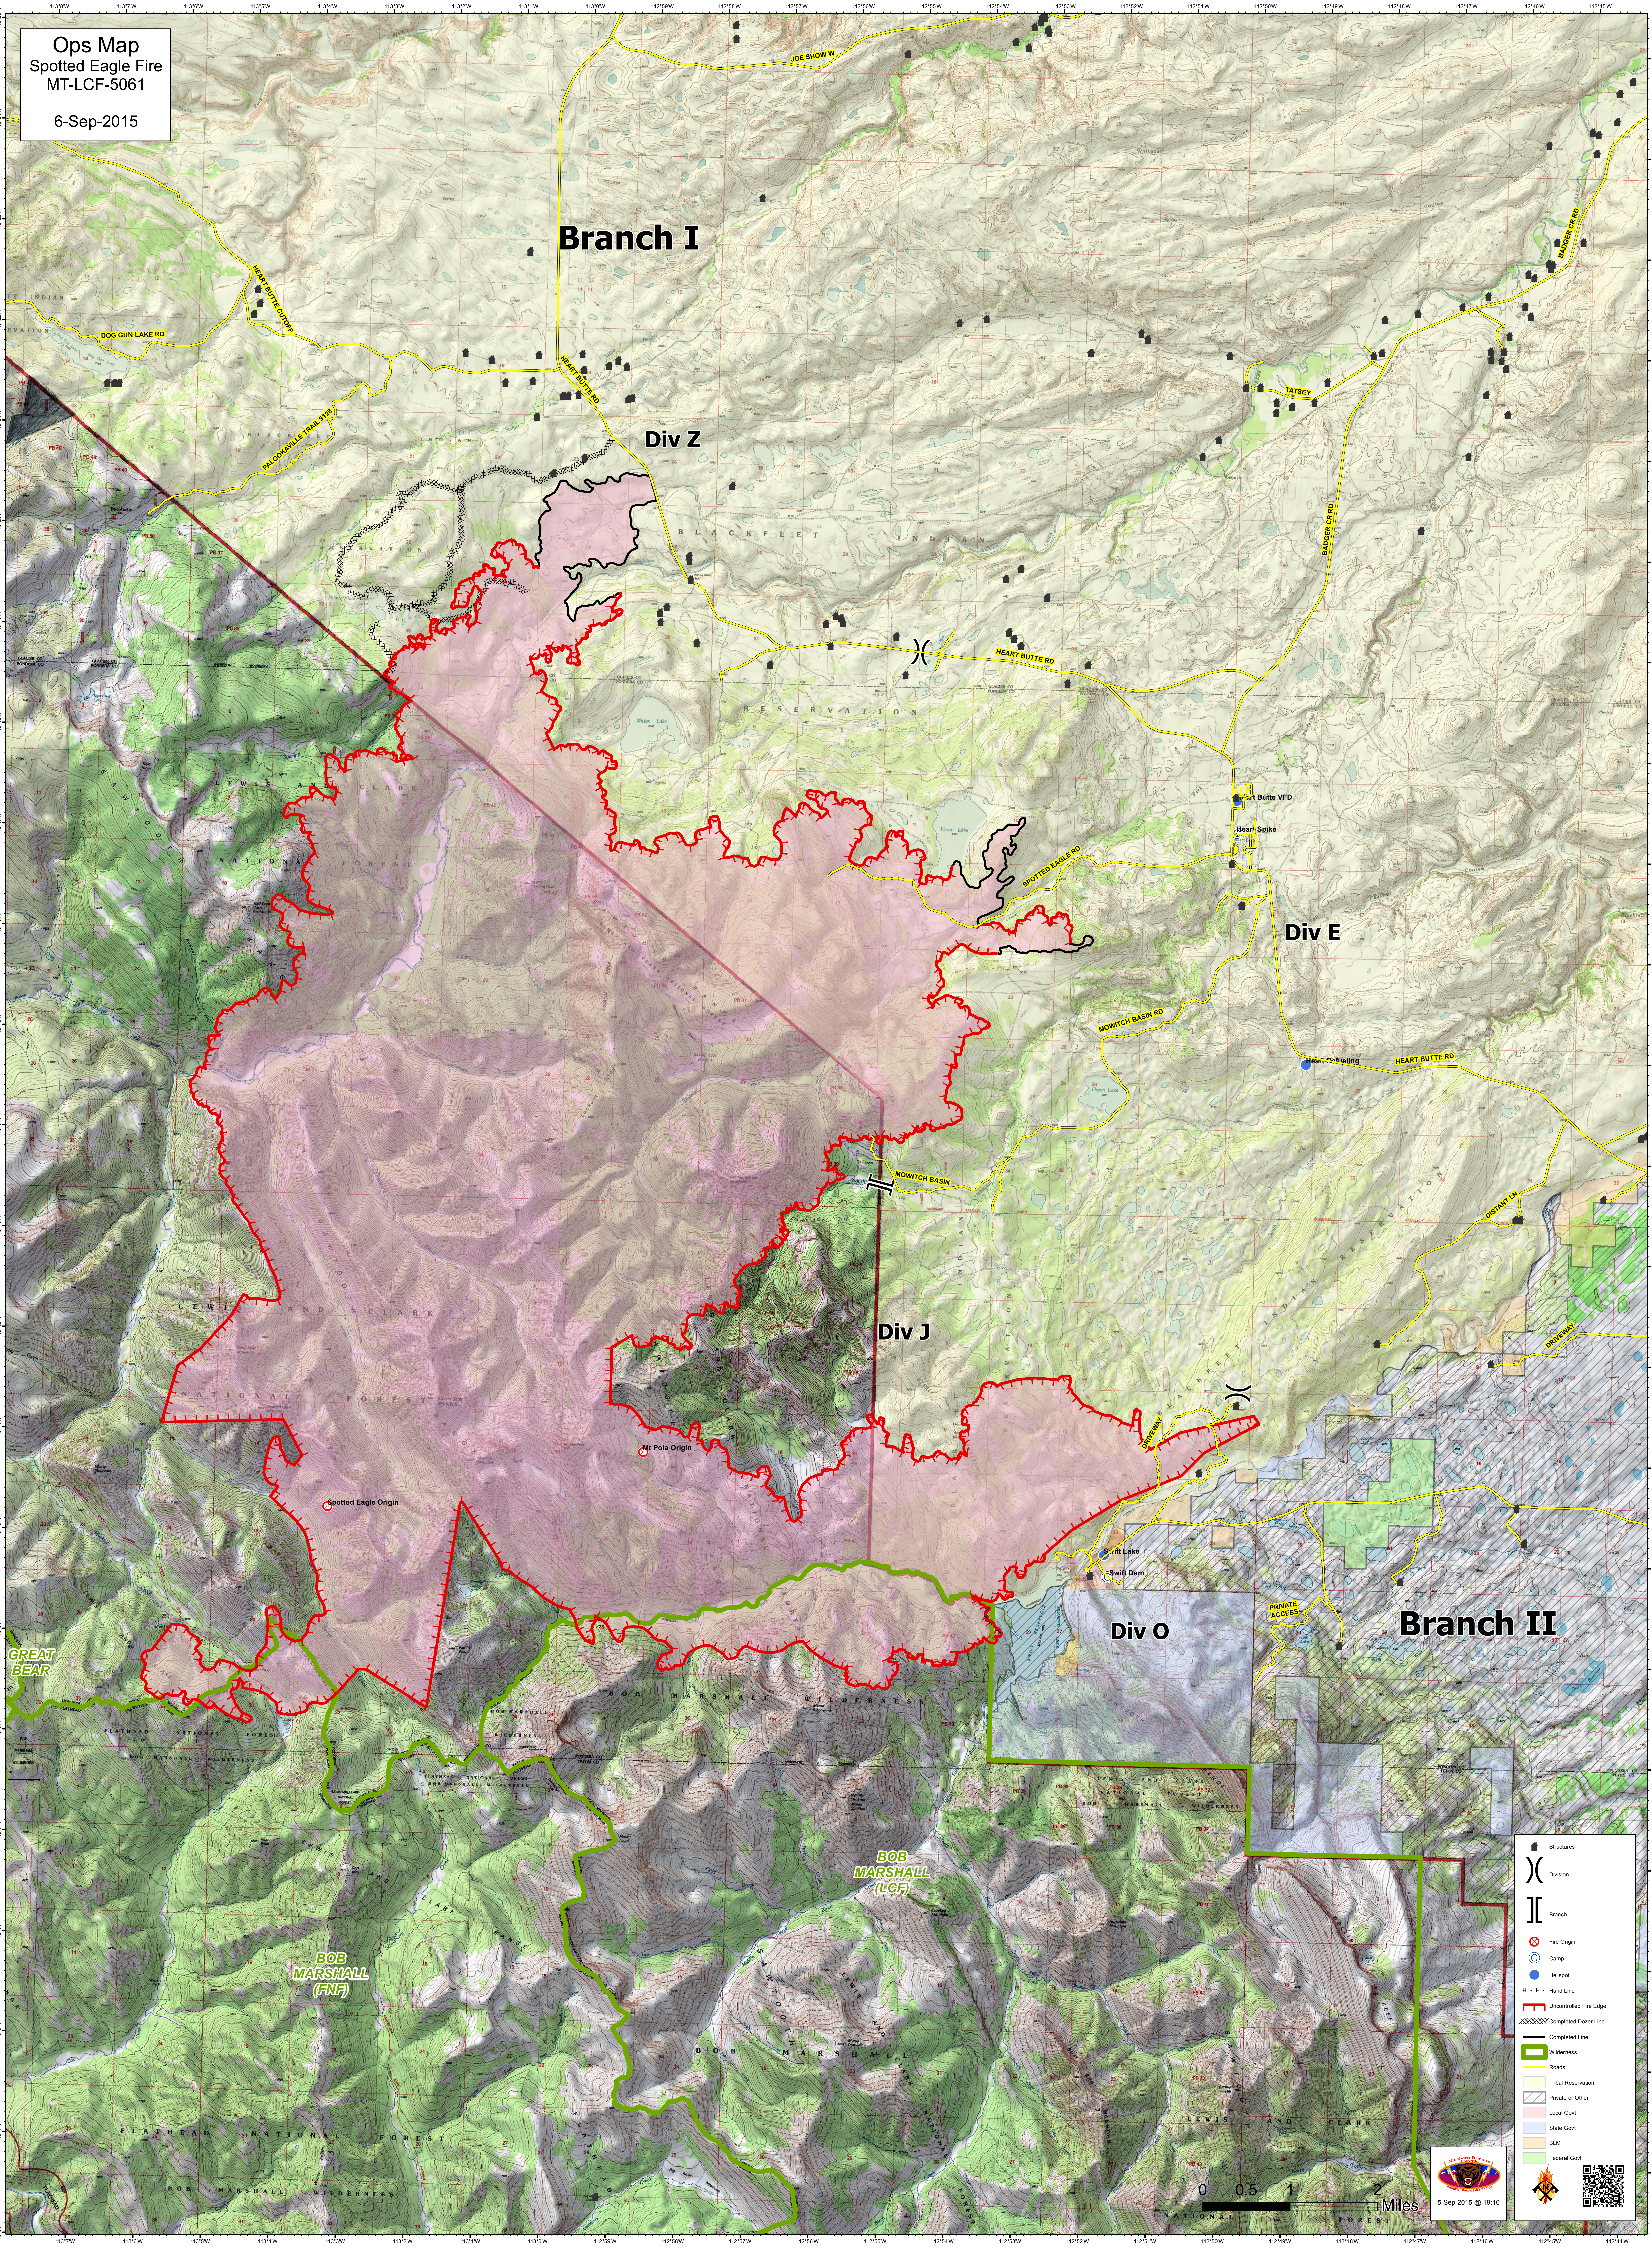

Ops Map
Spotted Eagle Fire
MT-LCF-5061
6-Sep-2015

Branch I

Div Z

Div E

Div J

Div O

Branch II

BOB MARSHALL (FNF)

BOB MARSHALL (LCF)

5-Sep-2015 @ 19:10

0 0.5 1 2 Miles