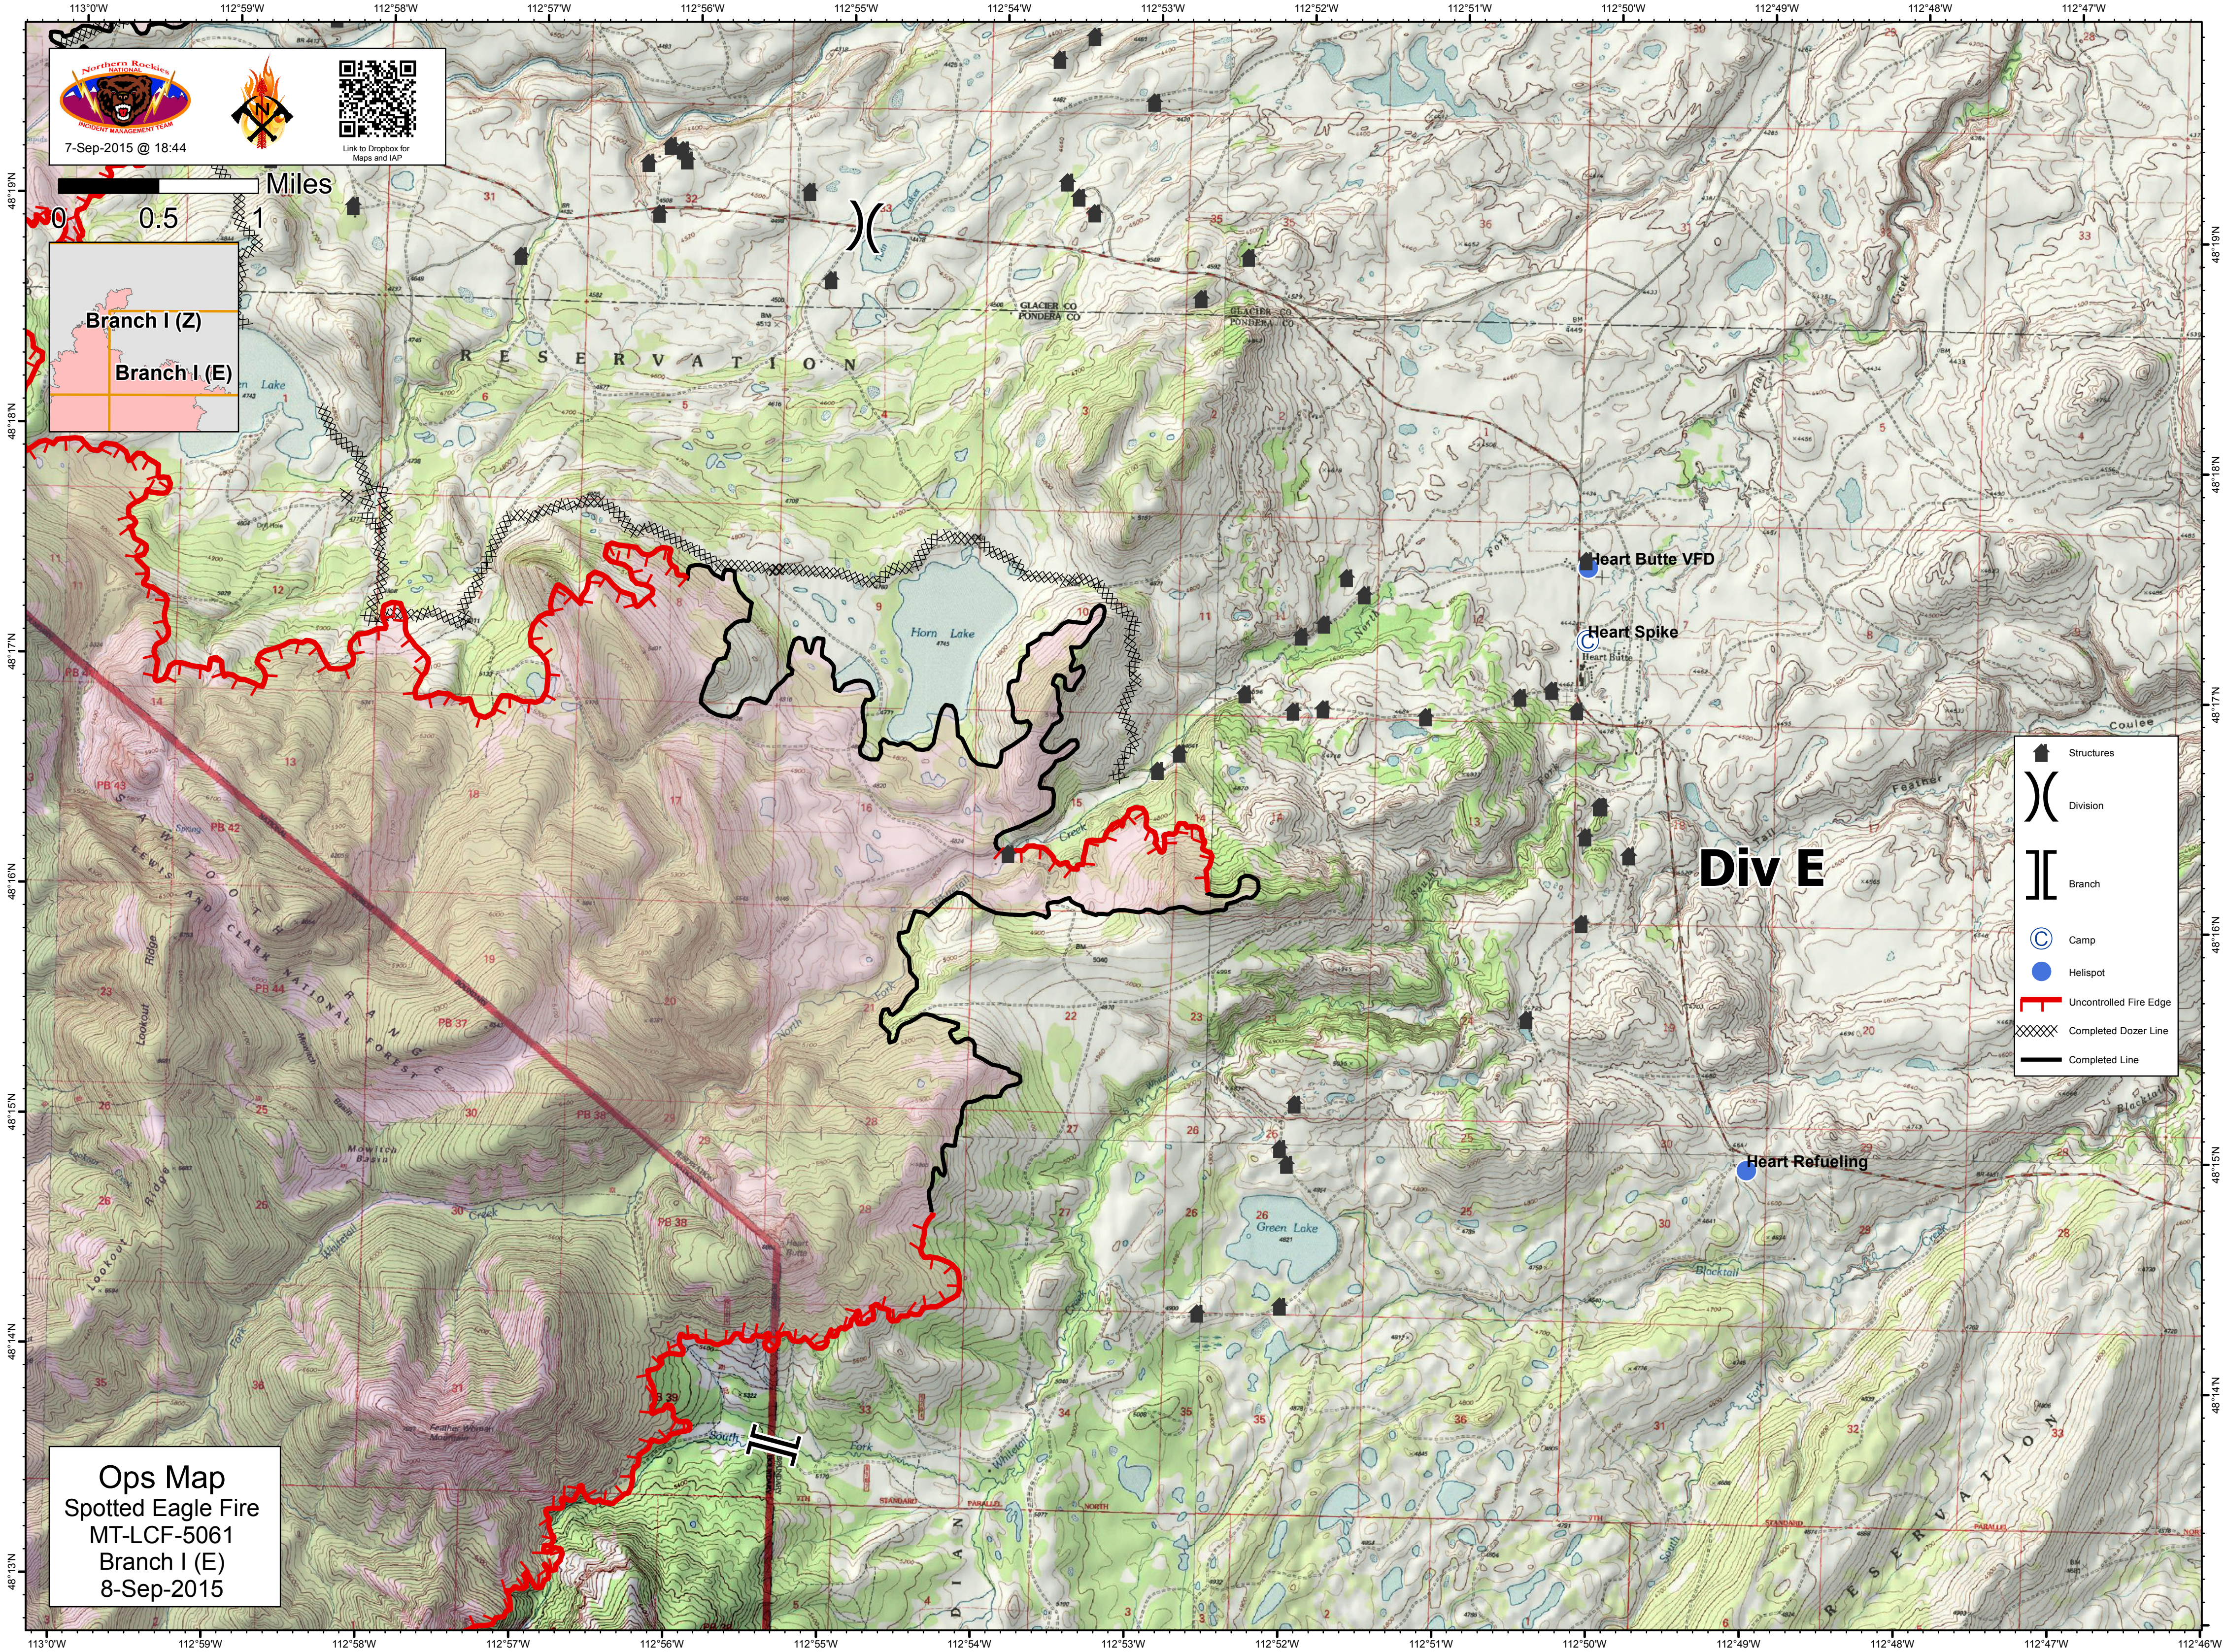

7-Sep-2015 @ 18:44

Link to Dropbox for Maps and IAP

-  Structures
-  Division
-  Branch
-  Camp
-  Helispot
-  Uncontrolled Fire Edge
-  Completed Dozer Line
-  Completed Line

Div E

Ops Map
 Spotted Eagle Fire
 MT-LCF-5061
 Branch I (E)
 8-Sep-2015