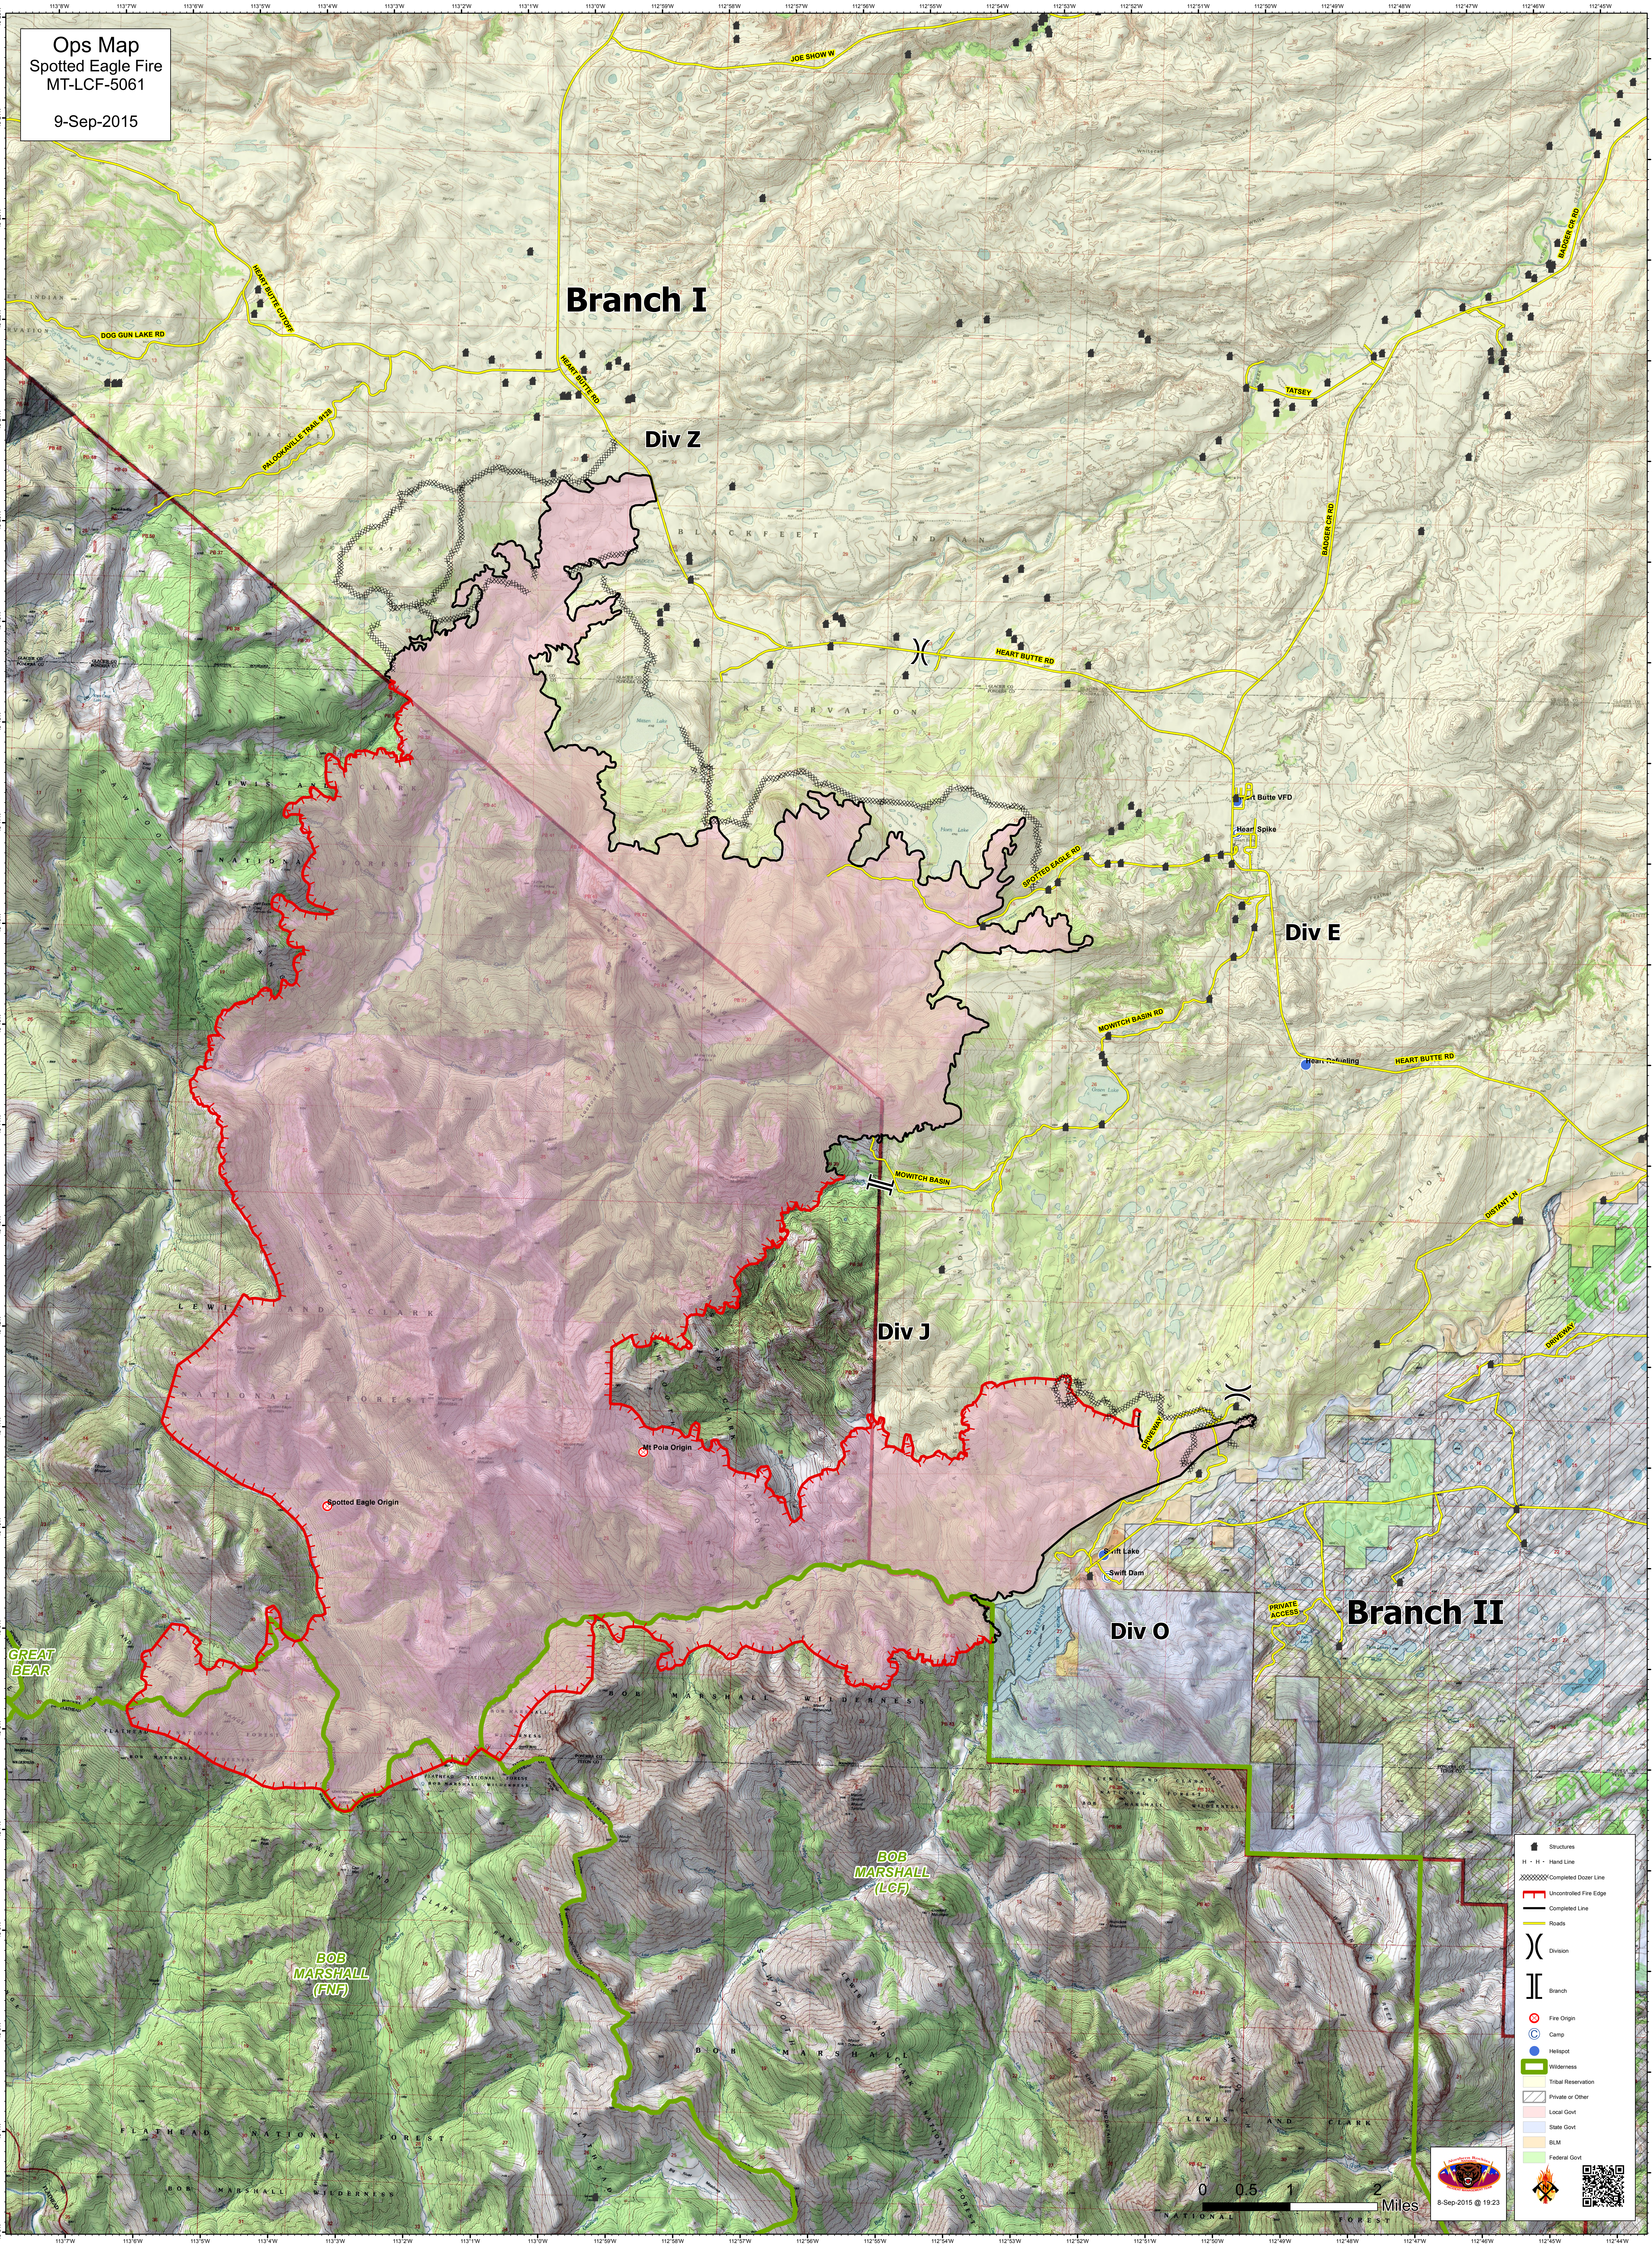

Ops Map
Spotted Eagle Fire
MT-LCF-5061
9-Sep-2015

Branch I

Div Z

Div E

Div J

Div O

Branch II

BOB MARSHALL (FNF)

BOB MARSHALL (LCF)

0 0.5 1 2 Miles