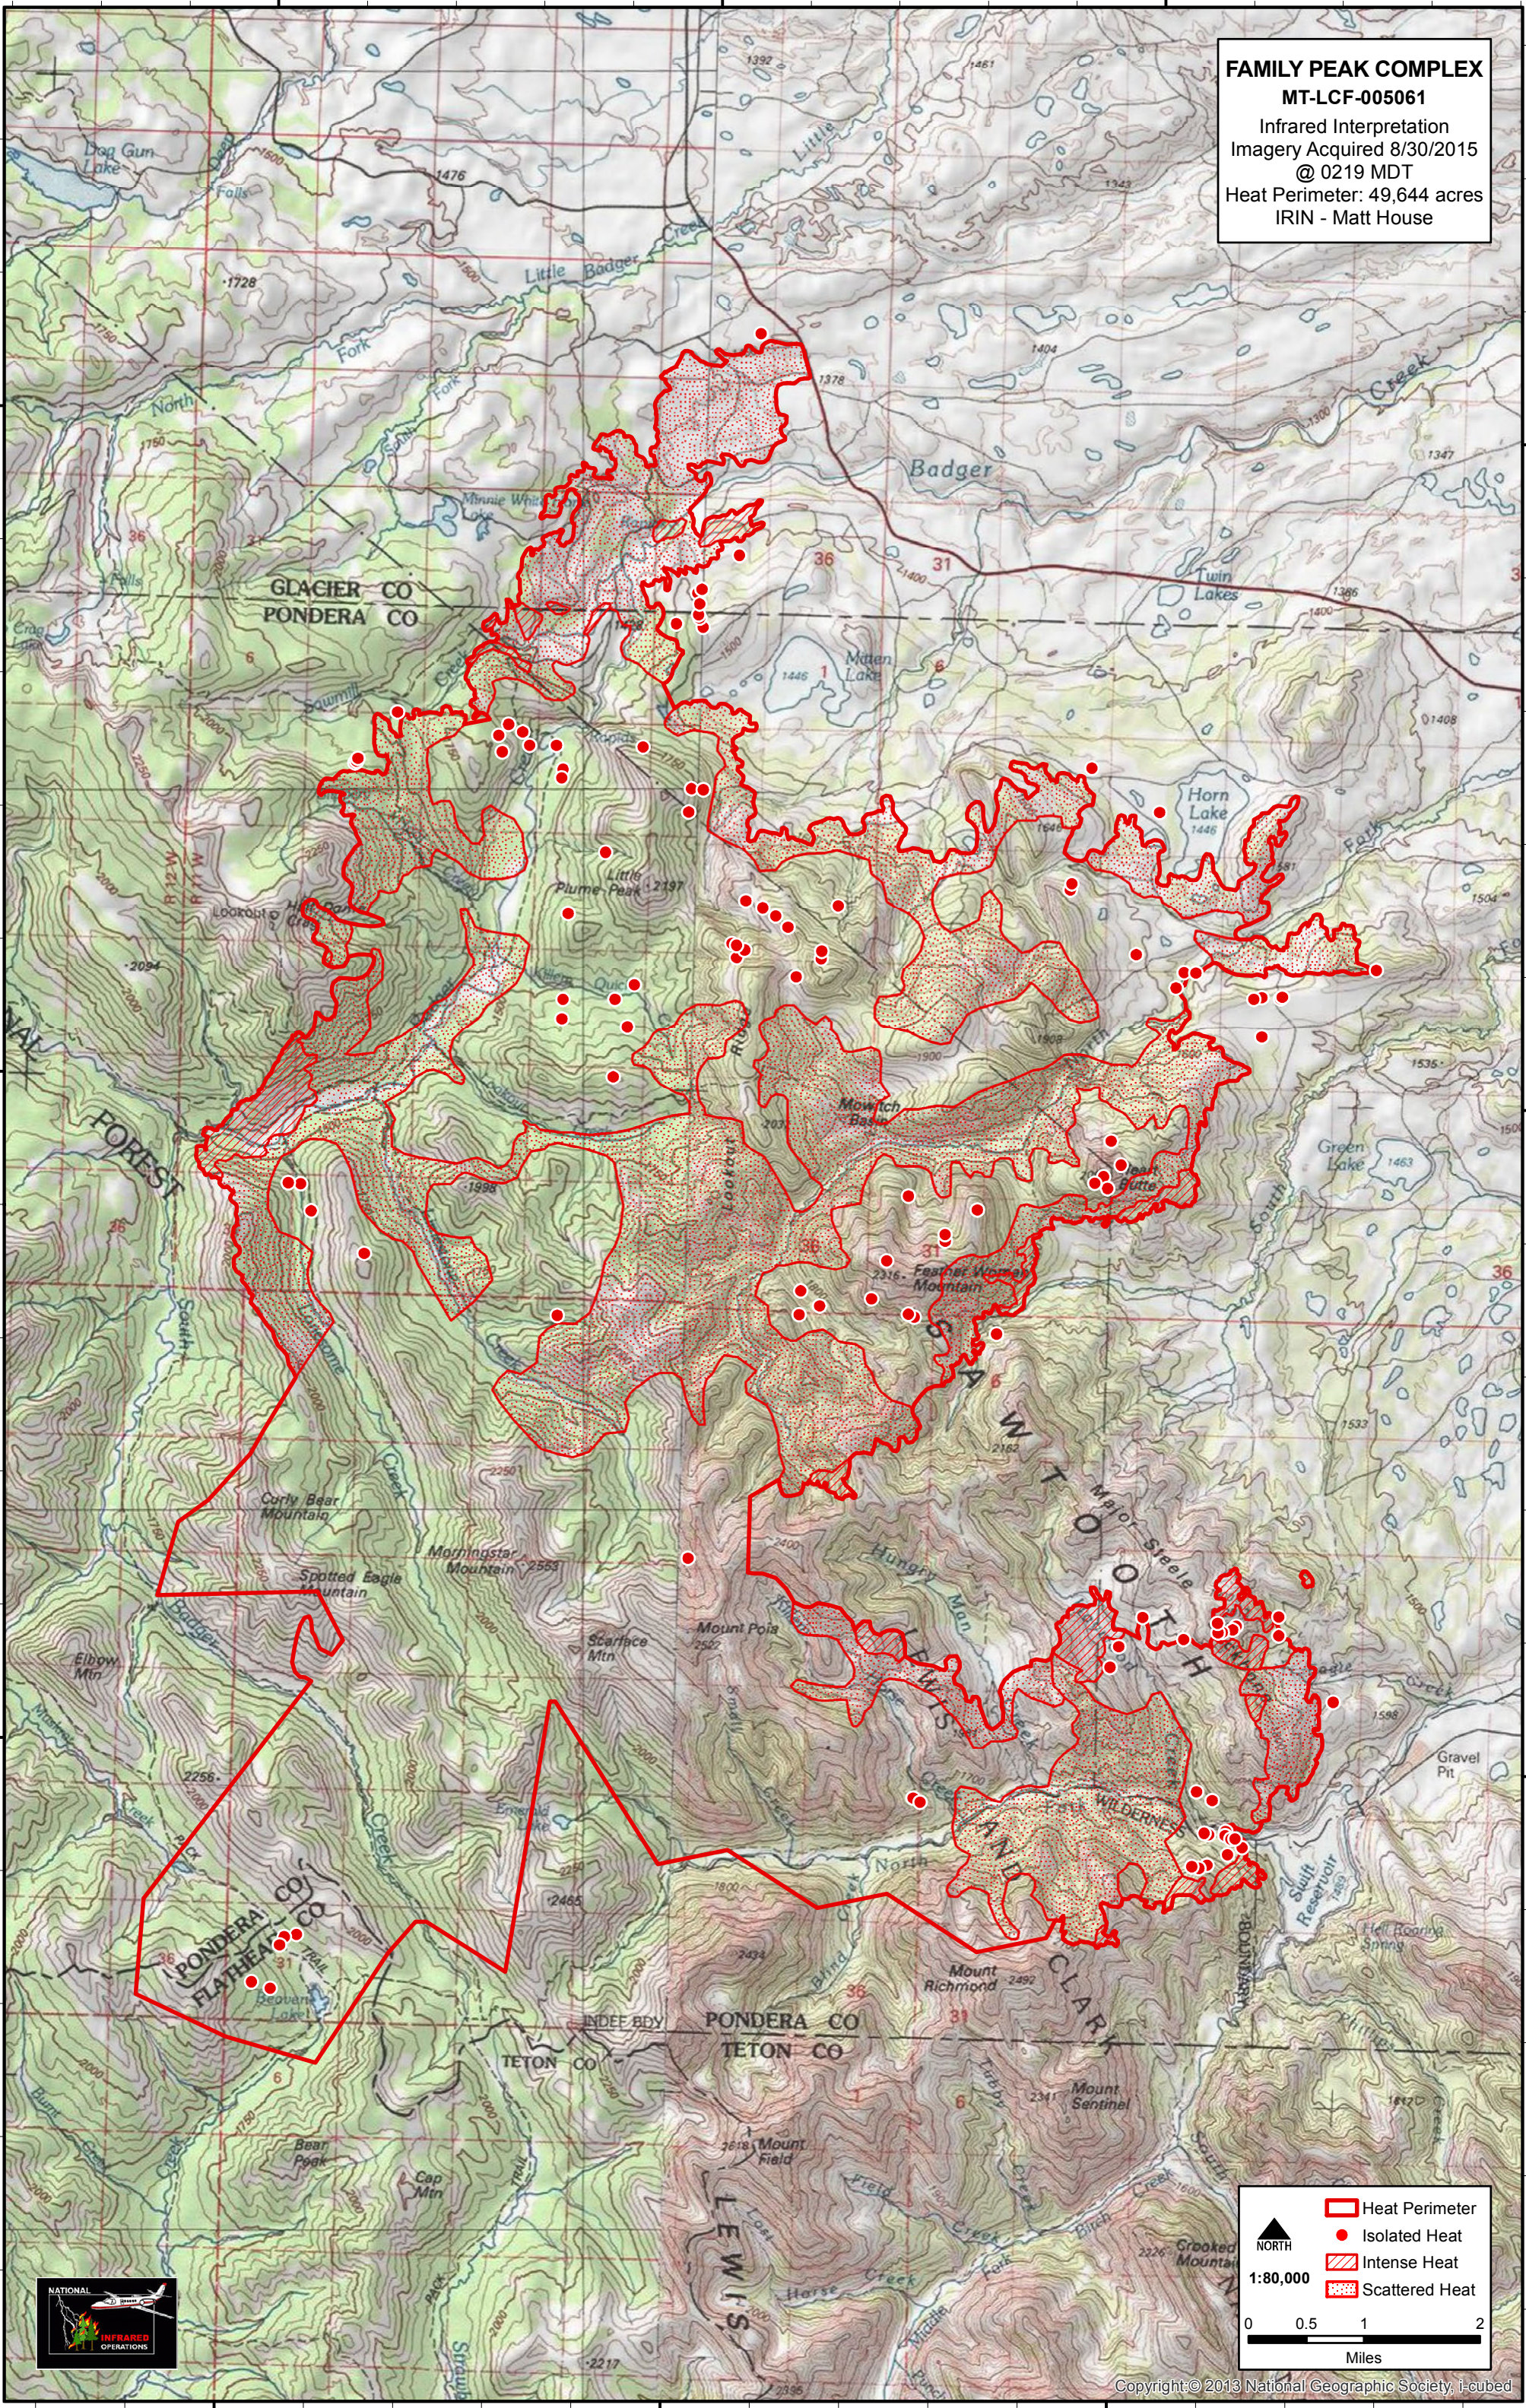

FAMILY PEAK COMPLEX
MT-LCF-005061
 Infrared Interpretation
 Imagery Acquired 8/30/2015
 @ 0219 MDT
 Heat Perimeter: 49,644 acres
 IRIN - Matt House

48°20'0"N

48°15'0"N

48°10'0"N

48°20'0"N

48°15'0"N

48°10'0"N

Legend

- Heat Perimeter
- Isolated Heat
- Intense Heat
- Scattered Heat

Scale
 1:80,000
 0 0.5 1 2 Miles