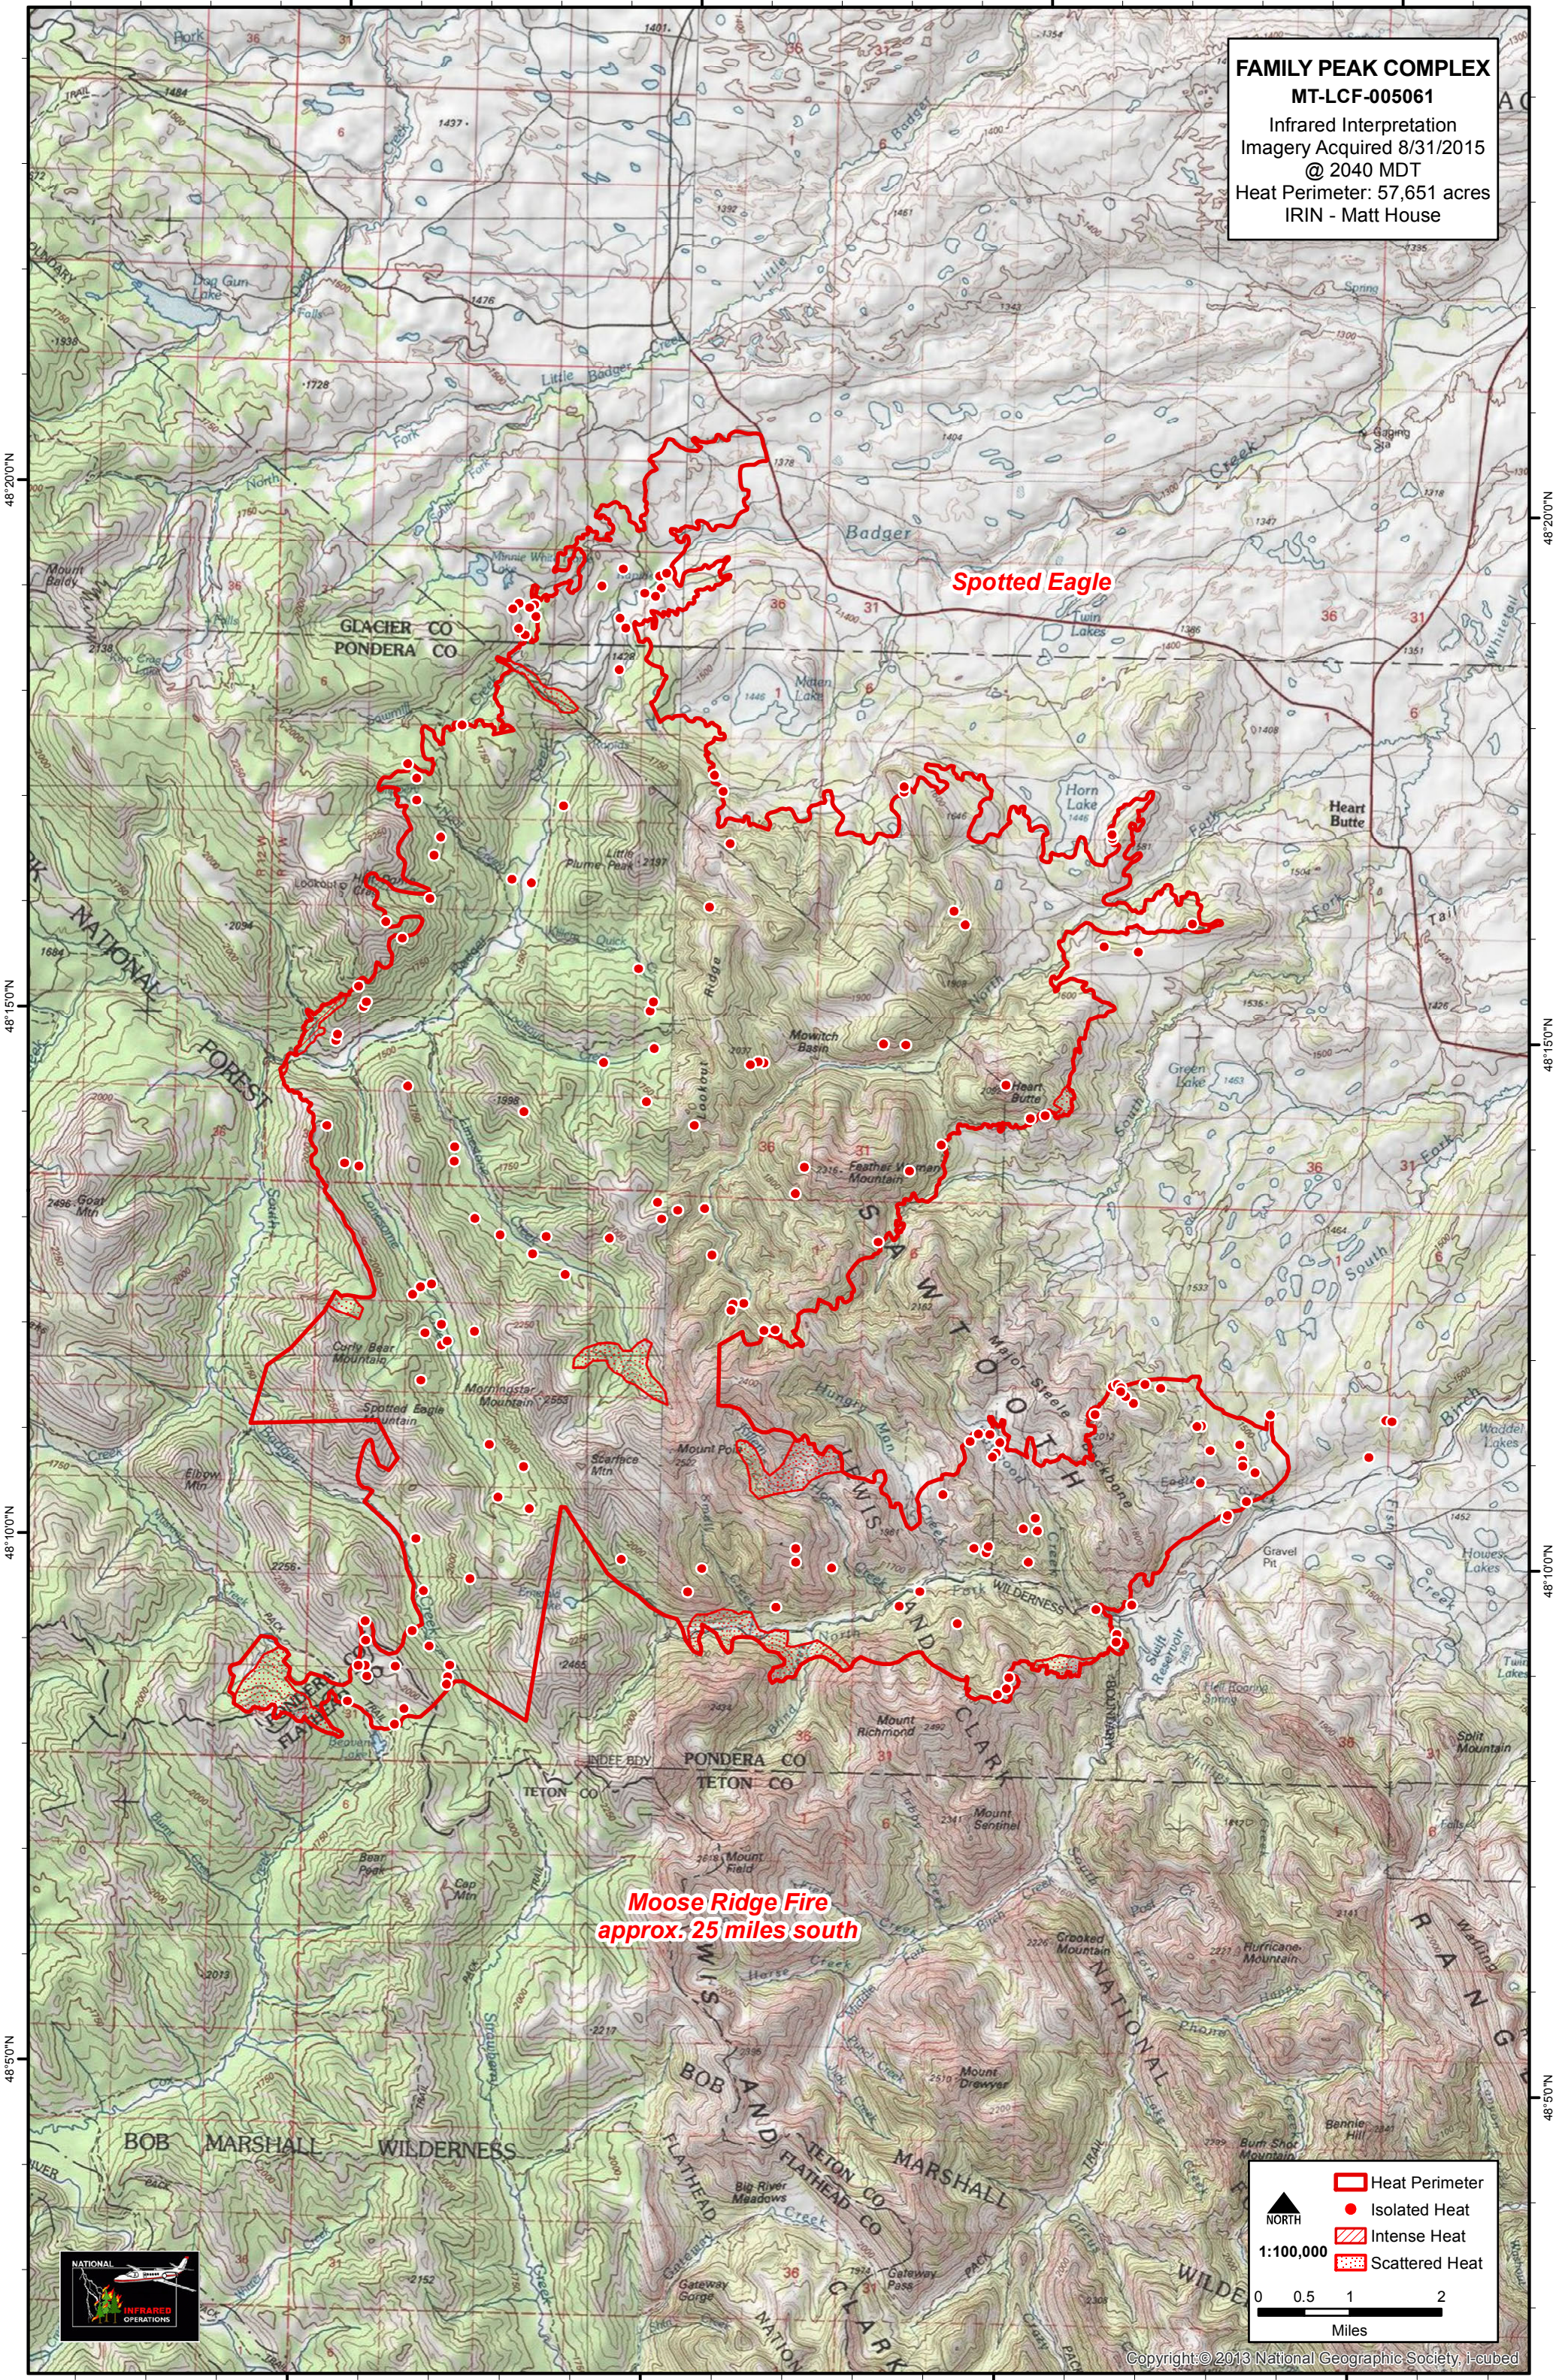

113°50'W

113°00'W

112°55'W

112°50'W

FAMILY PEAK COMPLEX
MT-LCF-005061
 Infrared Interpretation
 Imagery Acquired 8/31/2015
 @ 2040 MDT
 Heat Perimeter: 57,651 acres
 IRIN - Matt House

Spotted Eagle

Moose Ridge Fire
approx. 25 miles south

Legend

- Heat Perimeter
- Isolated Heat
- Intense Heat
- Scattered Heat

Scale
 0 0.5 1 2
 Miles

48°20'0"N
48°15'0"N
48°10'0"N
48°5'0"N

48°20'0"N
48°15'0"N
48°10'0"N
48°5'0"N

113°50'W 113°00'W 112°55'W 112°50'W