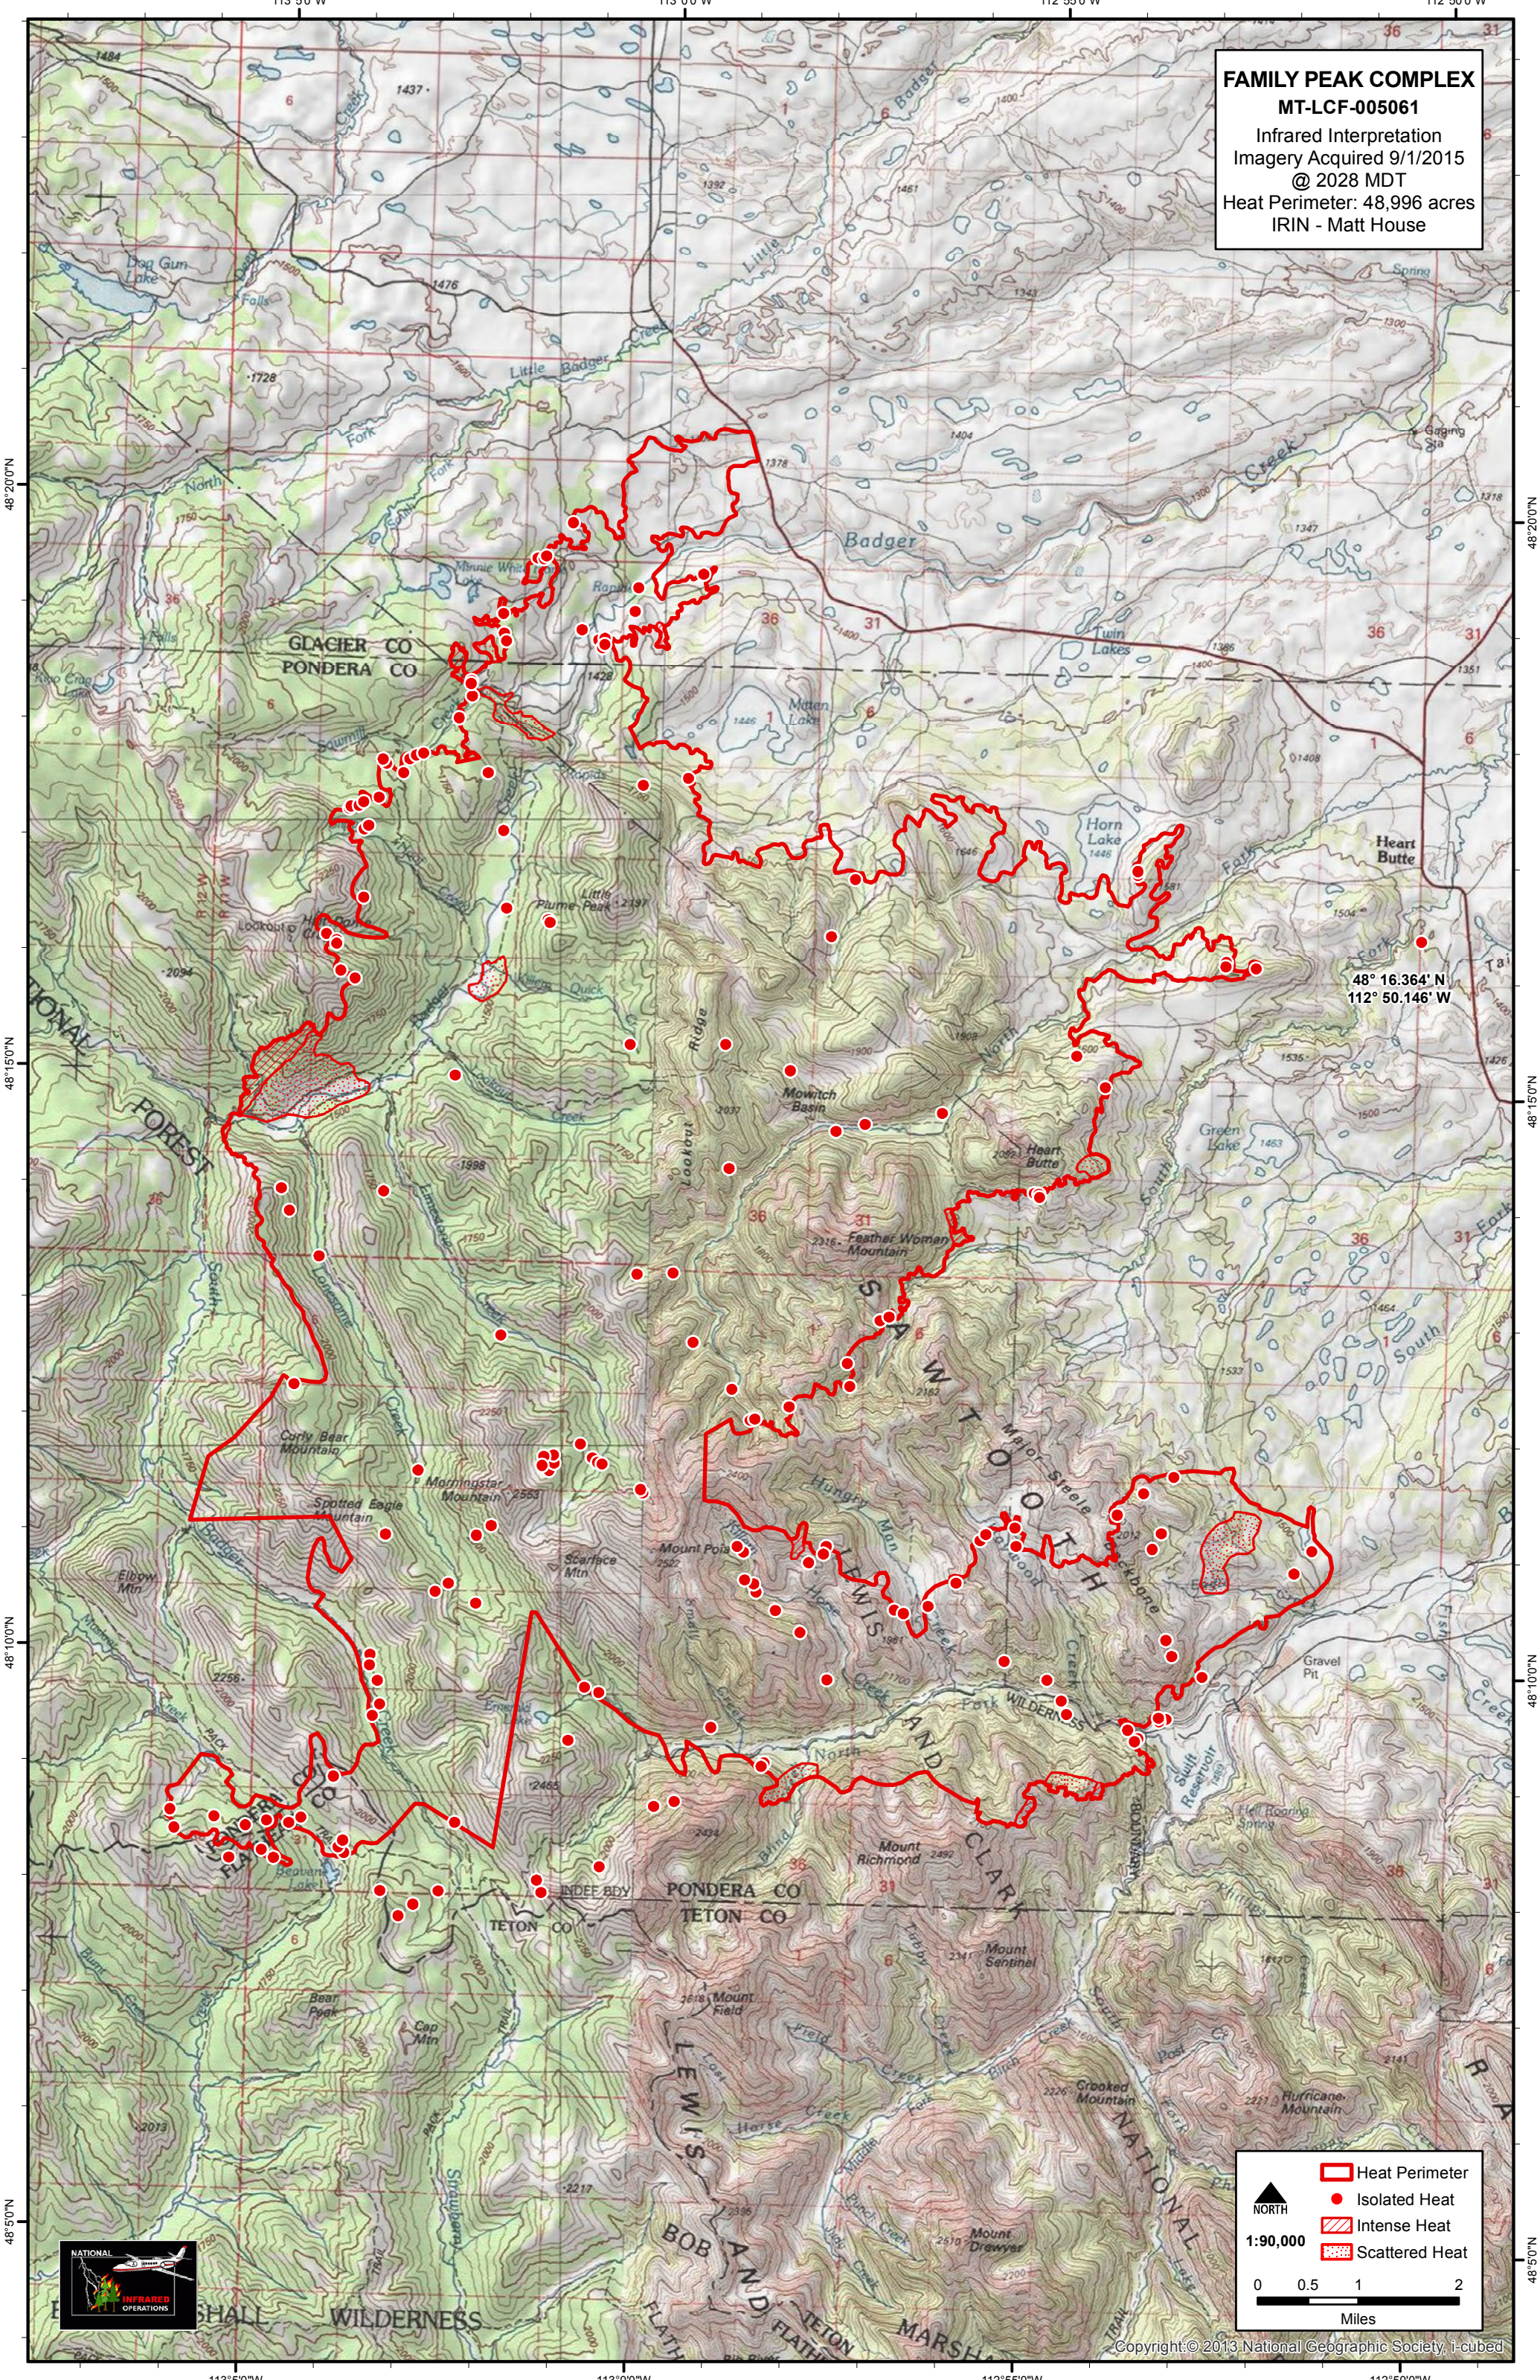

FAMILY PEAK COMPLEX
MT-LCF-005061
 Infrared Interpretation
 Imagery Acquired 9/1/2015
 @ 2028 MDT
 Heat Perimeter: 48,996 acres
 IRIN - Matt House

48° 16.364' N
 112° 50.146' W

Legend

- Heat Perimeter
- Isolated Heat
- Intense Heat
- Scattered Heat

Scale
 1:90,000
 0 0.5 1 2
 Miles