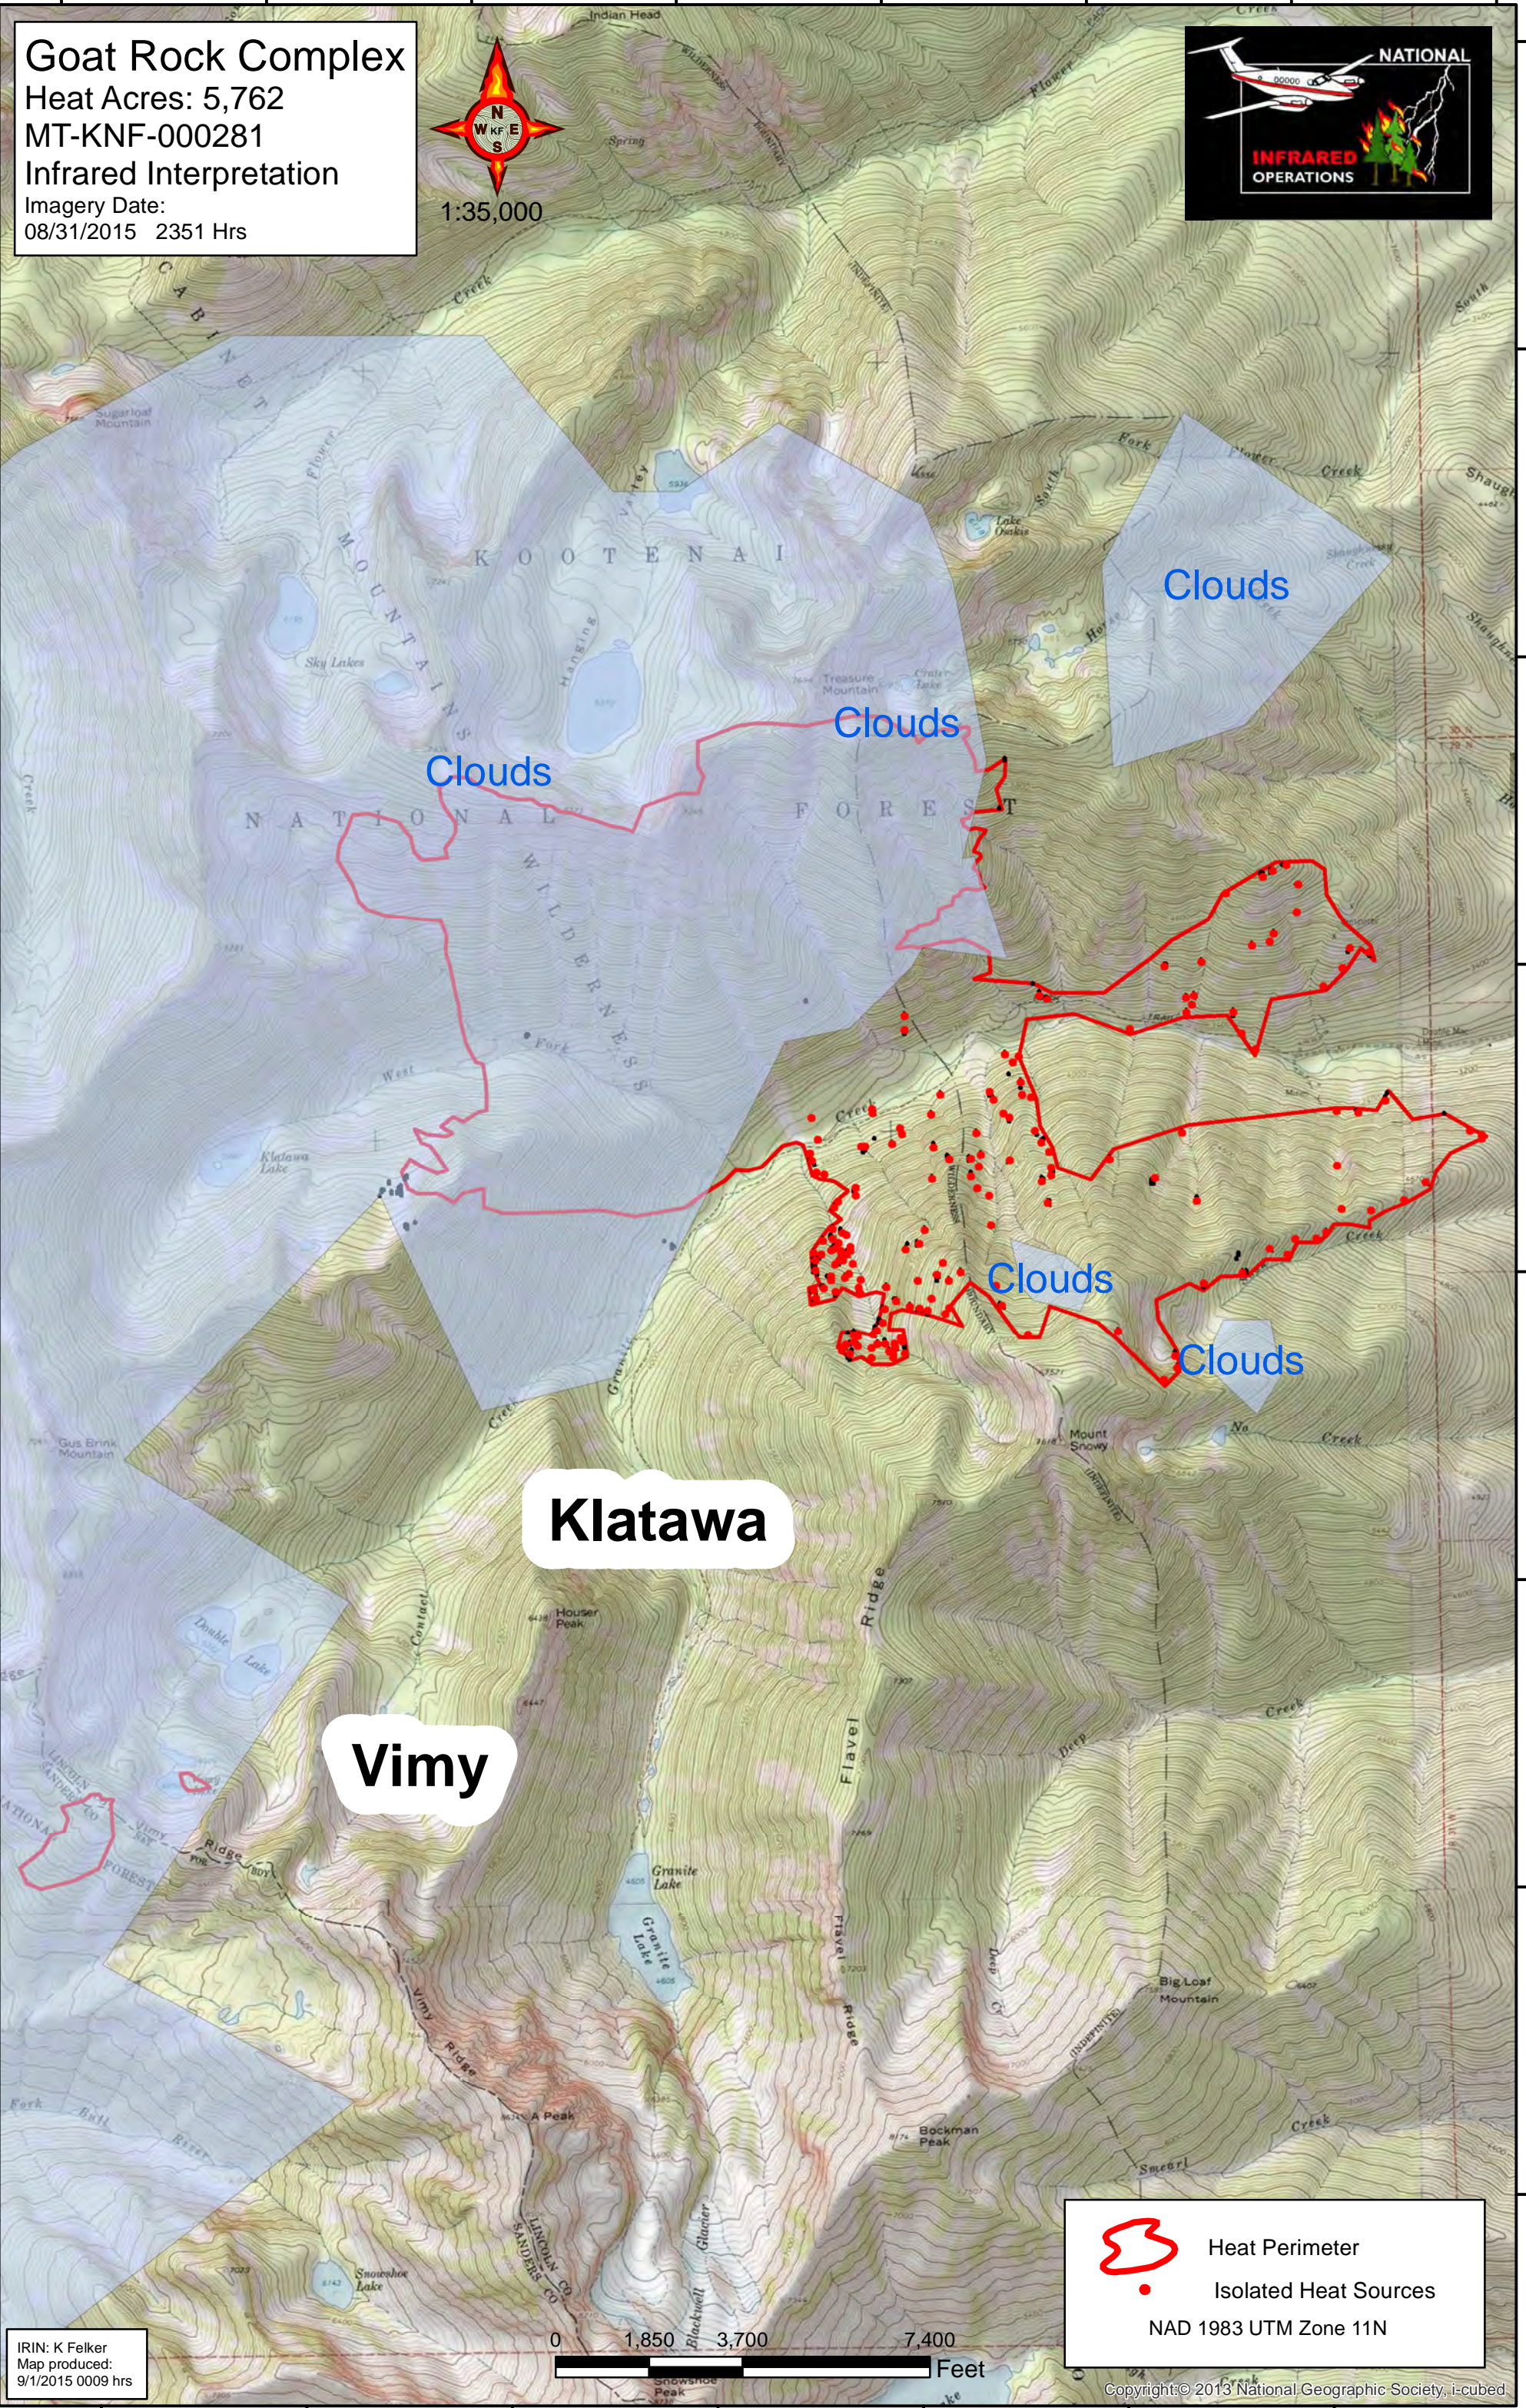

Goat Rock Complex
Heat Acres: 5,762
MT-KNF-000281
Infrared Interpretation
Imagery Date:
08/31/2015 2351 Hrs

Clouds

Clouds

Clouds

Clouds

Clouds

Klatawa

Vimy

 Heat Perimeter
 Isolated Heat Sources
NAD 1983 UTM Zone 11N

IRIN: K Felker
Map produced:
9/1/2015 0009 hrs

0 1,850 3,700 7,400 Feet