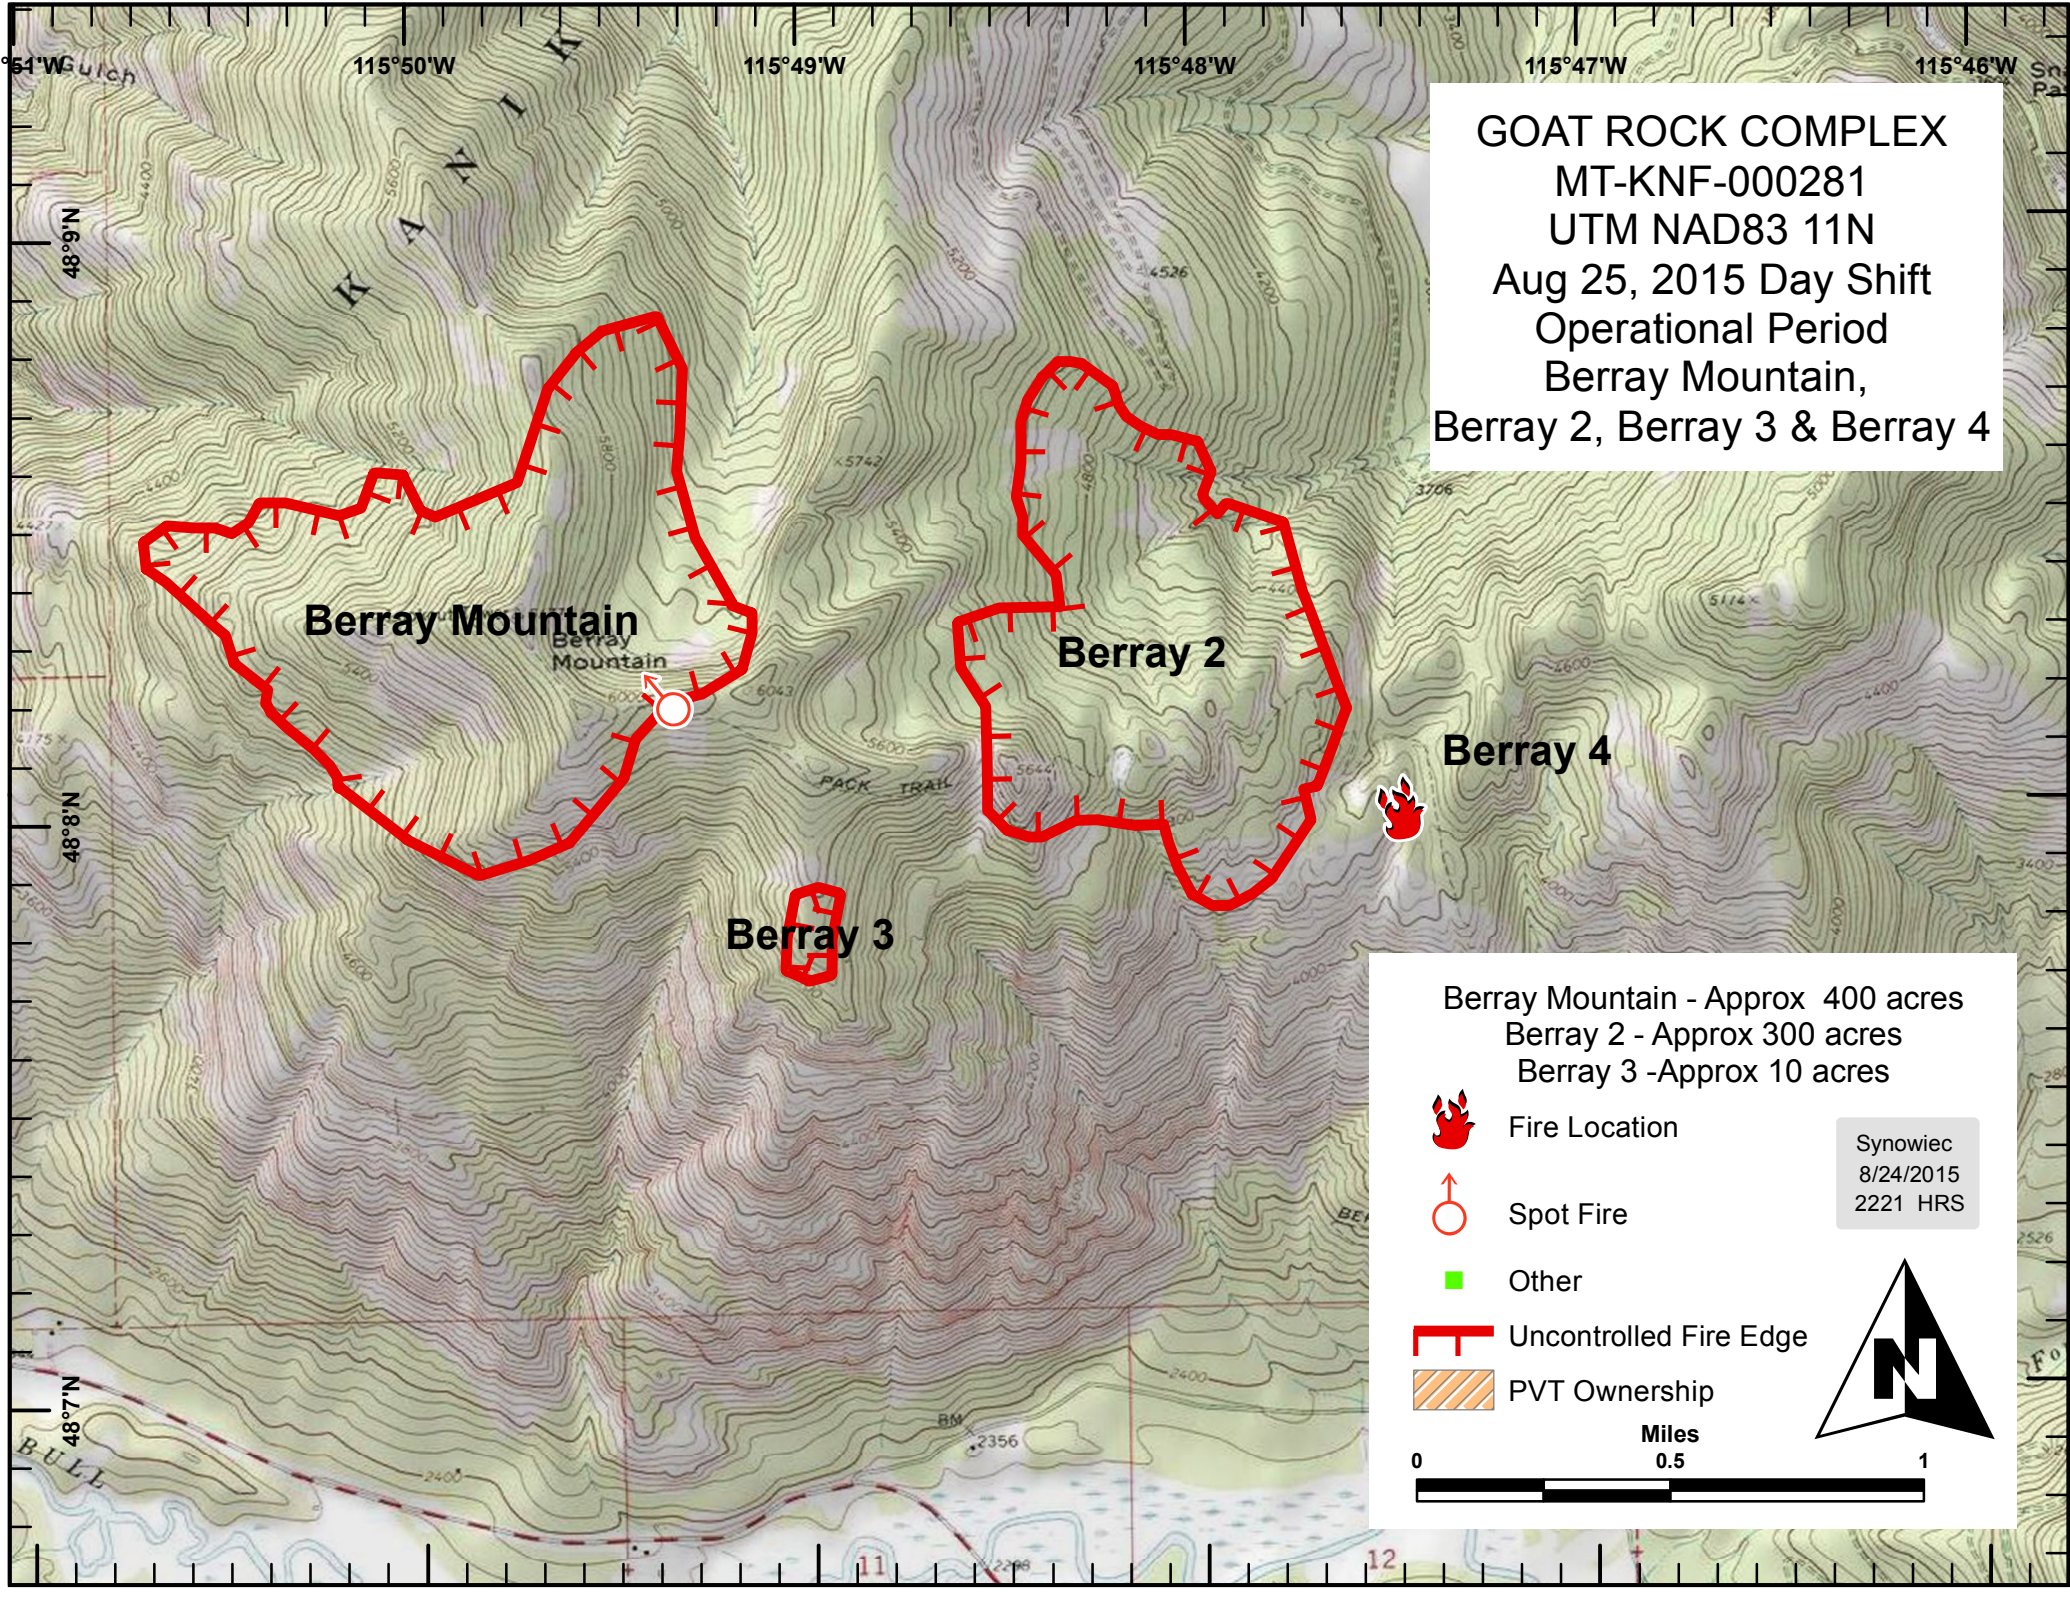

GOAT ROCK COMPLEX
MT-KNF-000281
UTM NAD83 11N
Aug 25, 2015 Day Shift
Operational Period
Berray Mountain,
Berray 2, Berray 3 & Berray 4

Berray Mountain - Approx 400 acres
Berray 2 - Approx 300 acres
Berray 3 - Approx 10 acres

-  Fire Location
-  Spot Fire
-  Other
-  Uncontrolled Fire Edge
-  PVT Ownership

Synowiec
8/24/2015
2221 HRS

Miles
0 0.5 1