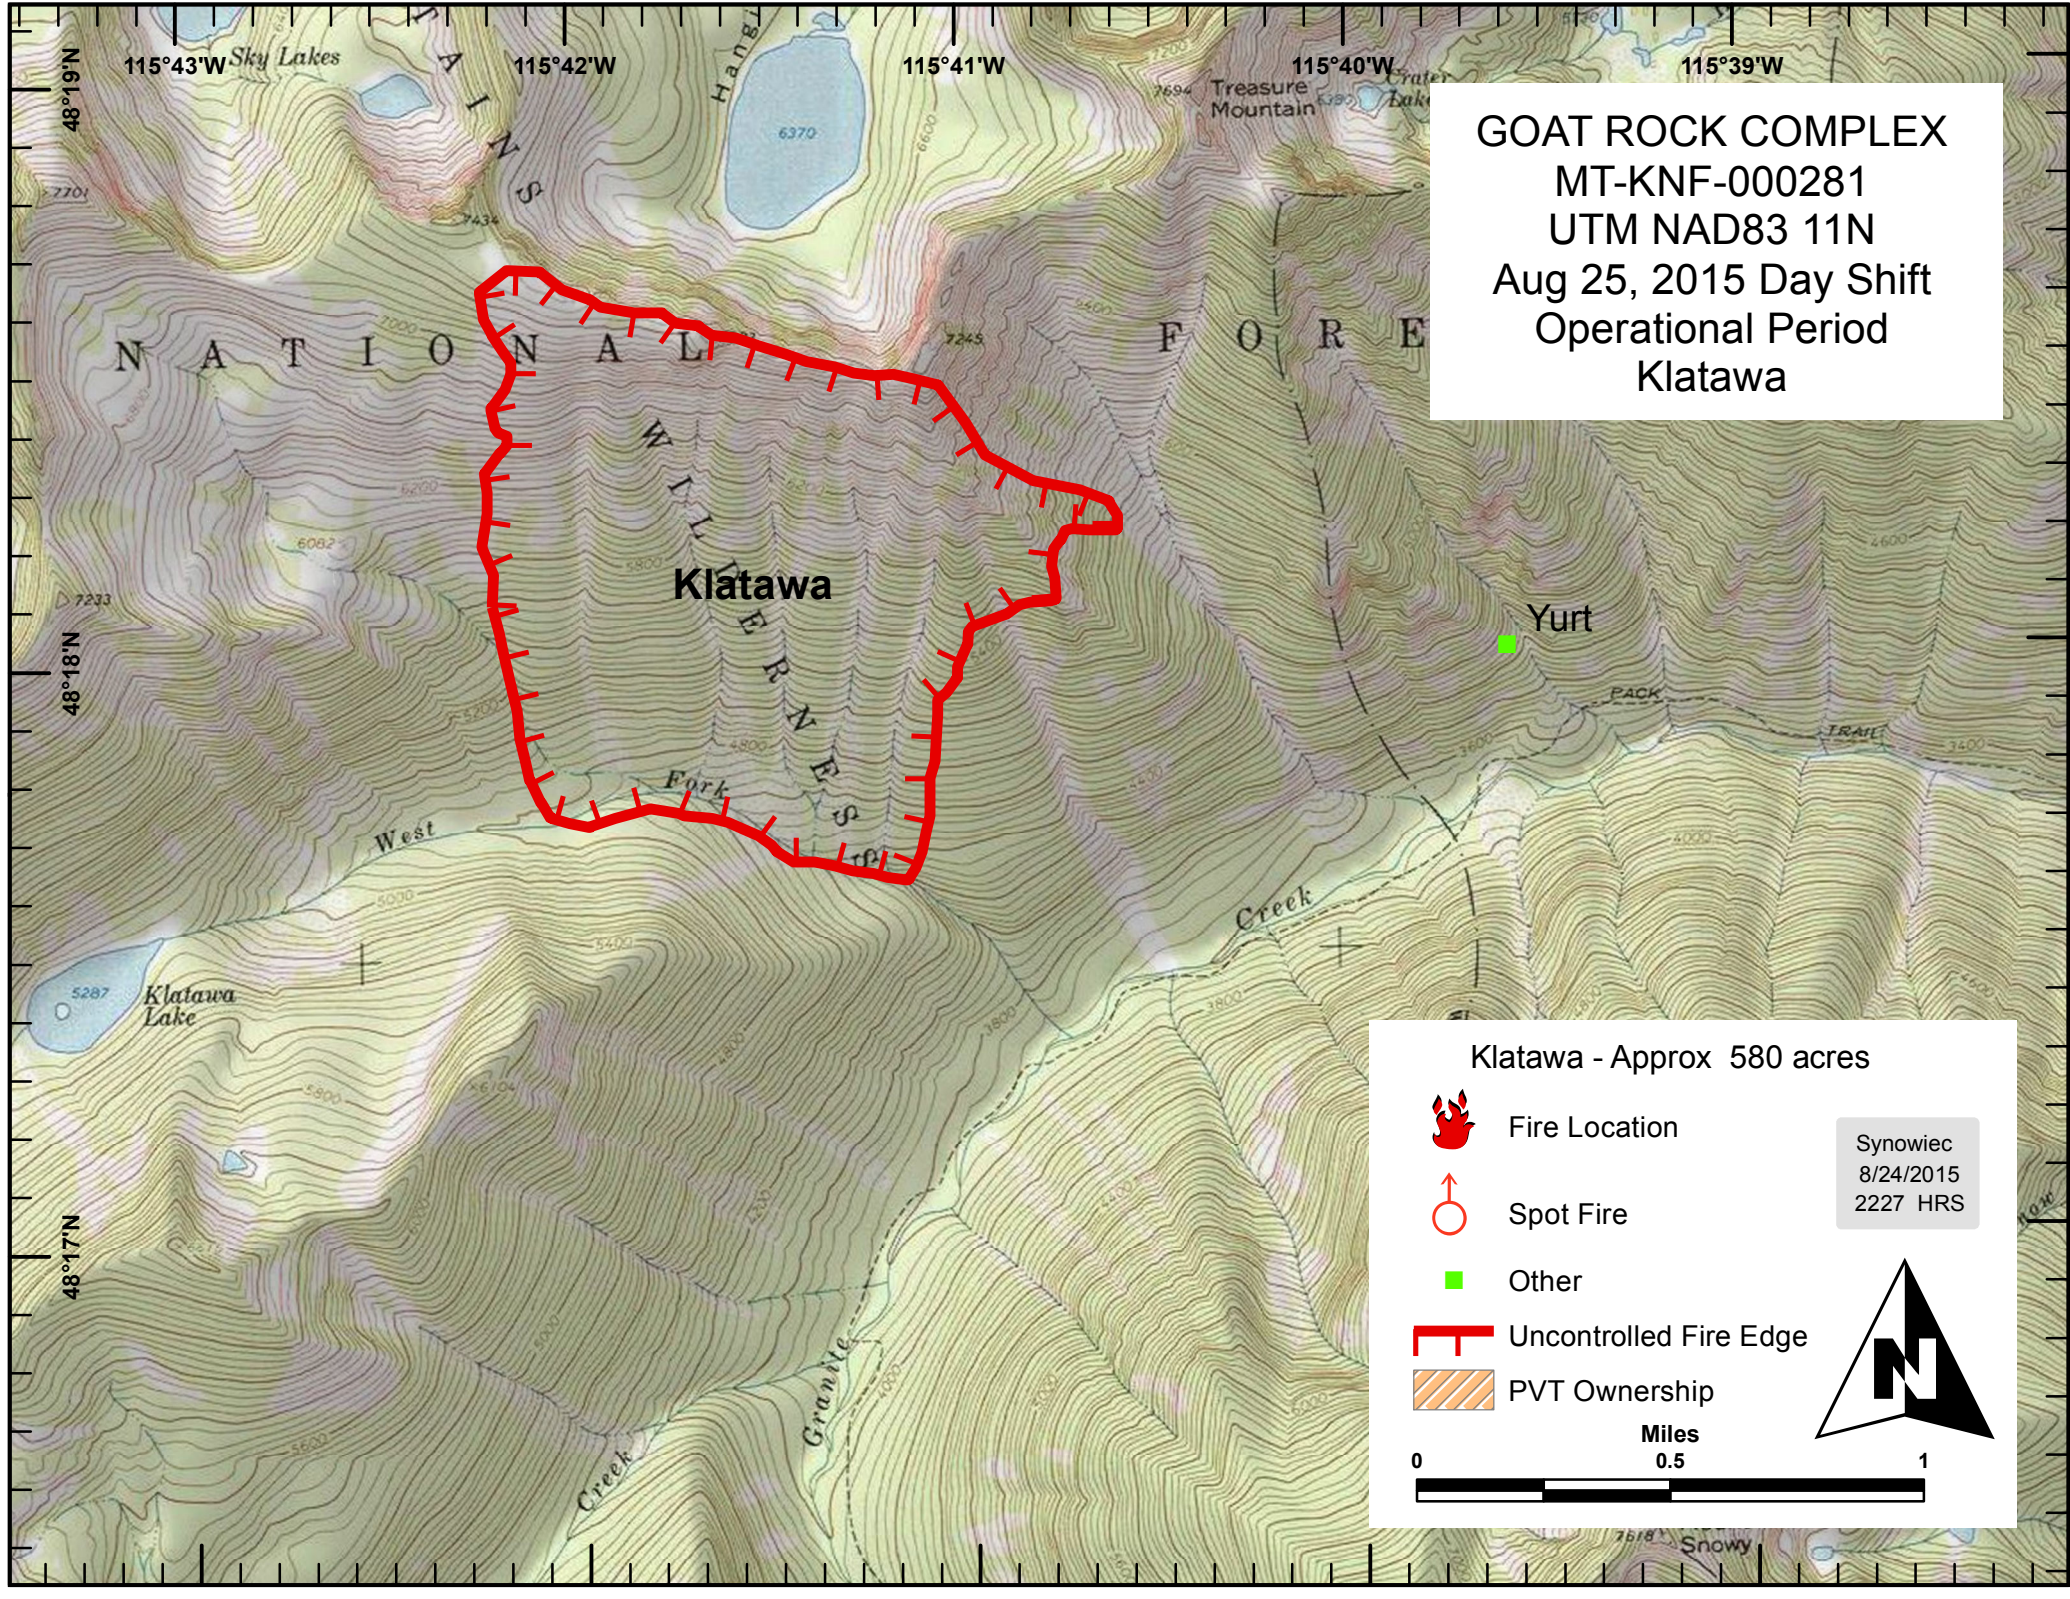

GOAT ROCK COMPLEX
MT-KNF-000281
UTM NAD83 11N
Aug 25, 2015 Day Shift
Operational Period
Klatawa

Klatawa - Approx 580 acres

-  Fire Location
-  Spot Fire
-  Other
-  Uncontrolled Fire Edge
-  PVT Ownership

Synowiec
8/24/2015
2227 HRS

Miles
0 0.5 1