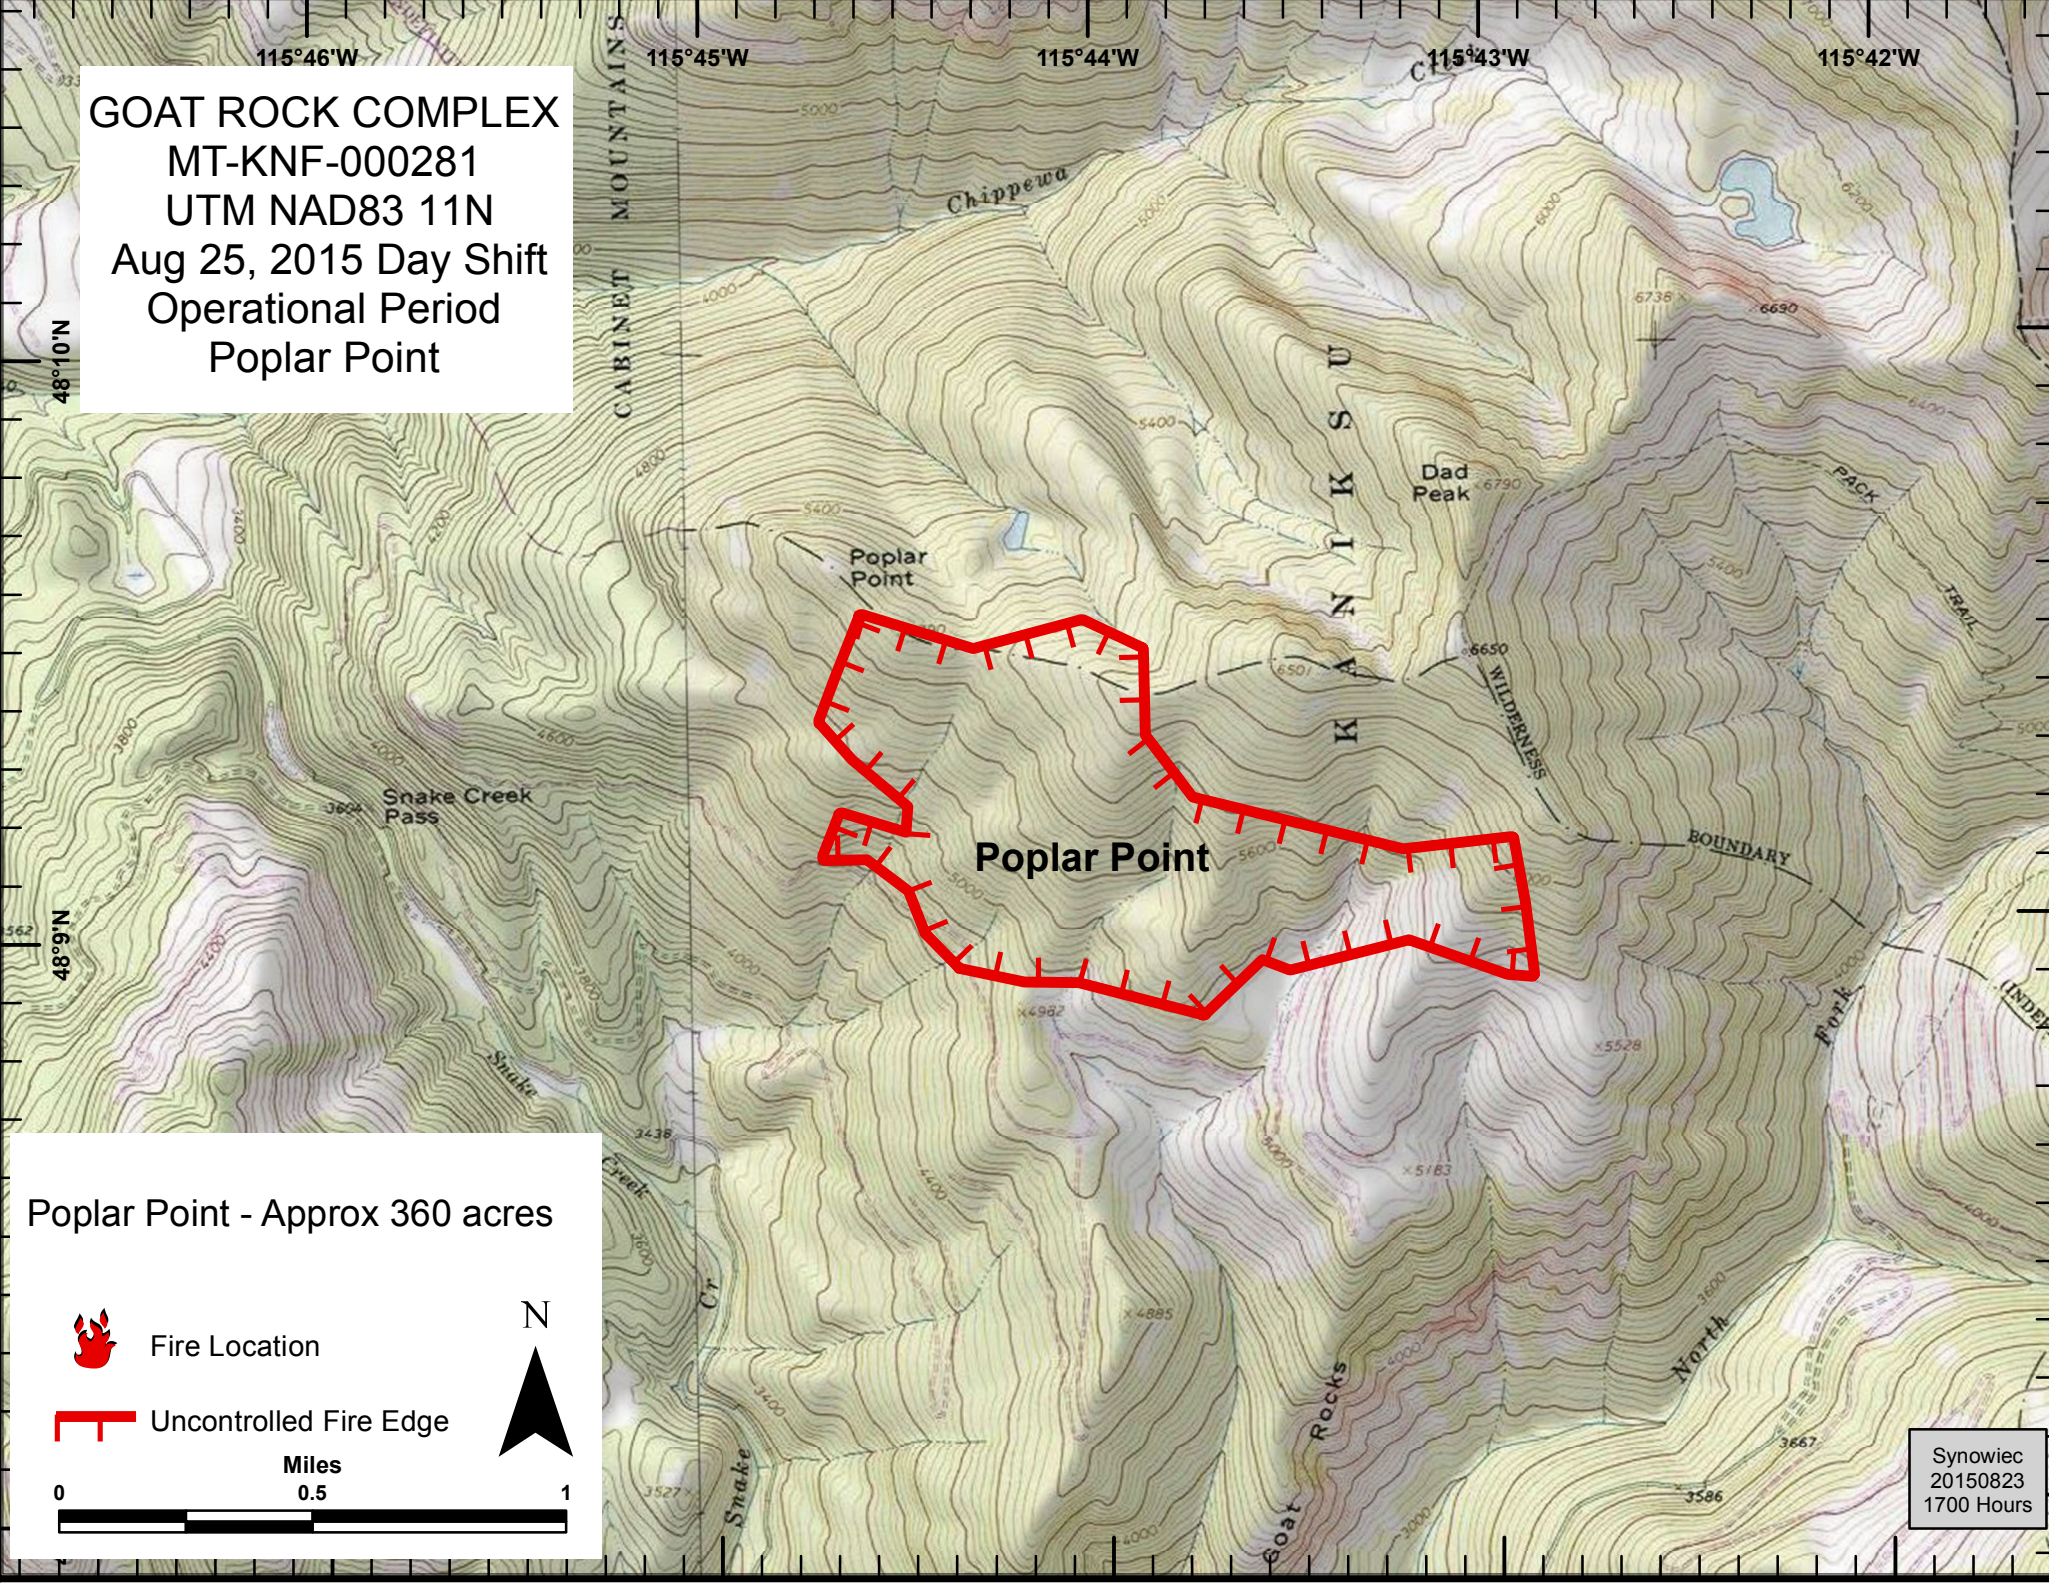

GOAT ROCK COMPLEX  
MT-KNF-000281  
UTM NAD83 11N  
Aug 25, 2015 Day Shift  
Operational Period  
Poplar Point

Poplar Point - Approx 360 acres

Fire Location

Uncontrolled Fire Edge

Miles

Synowiec  
20150823  
1700 Hours