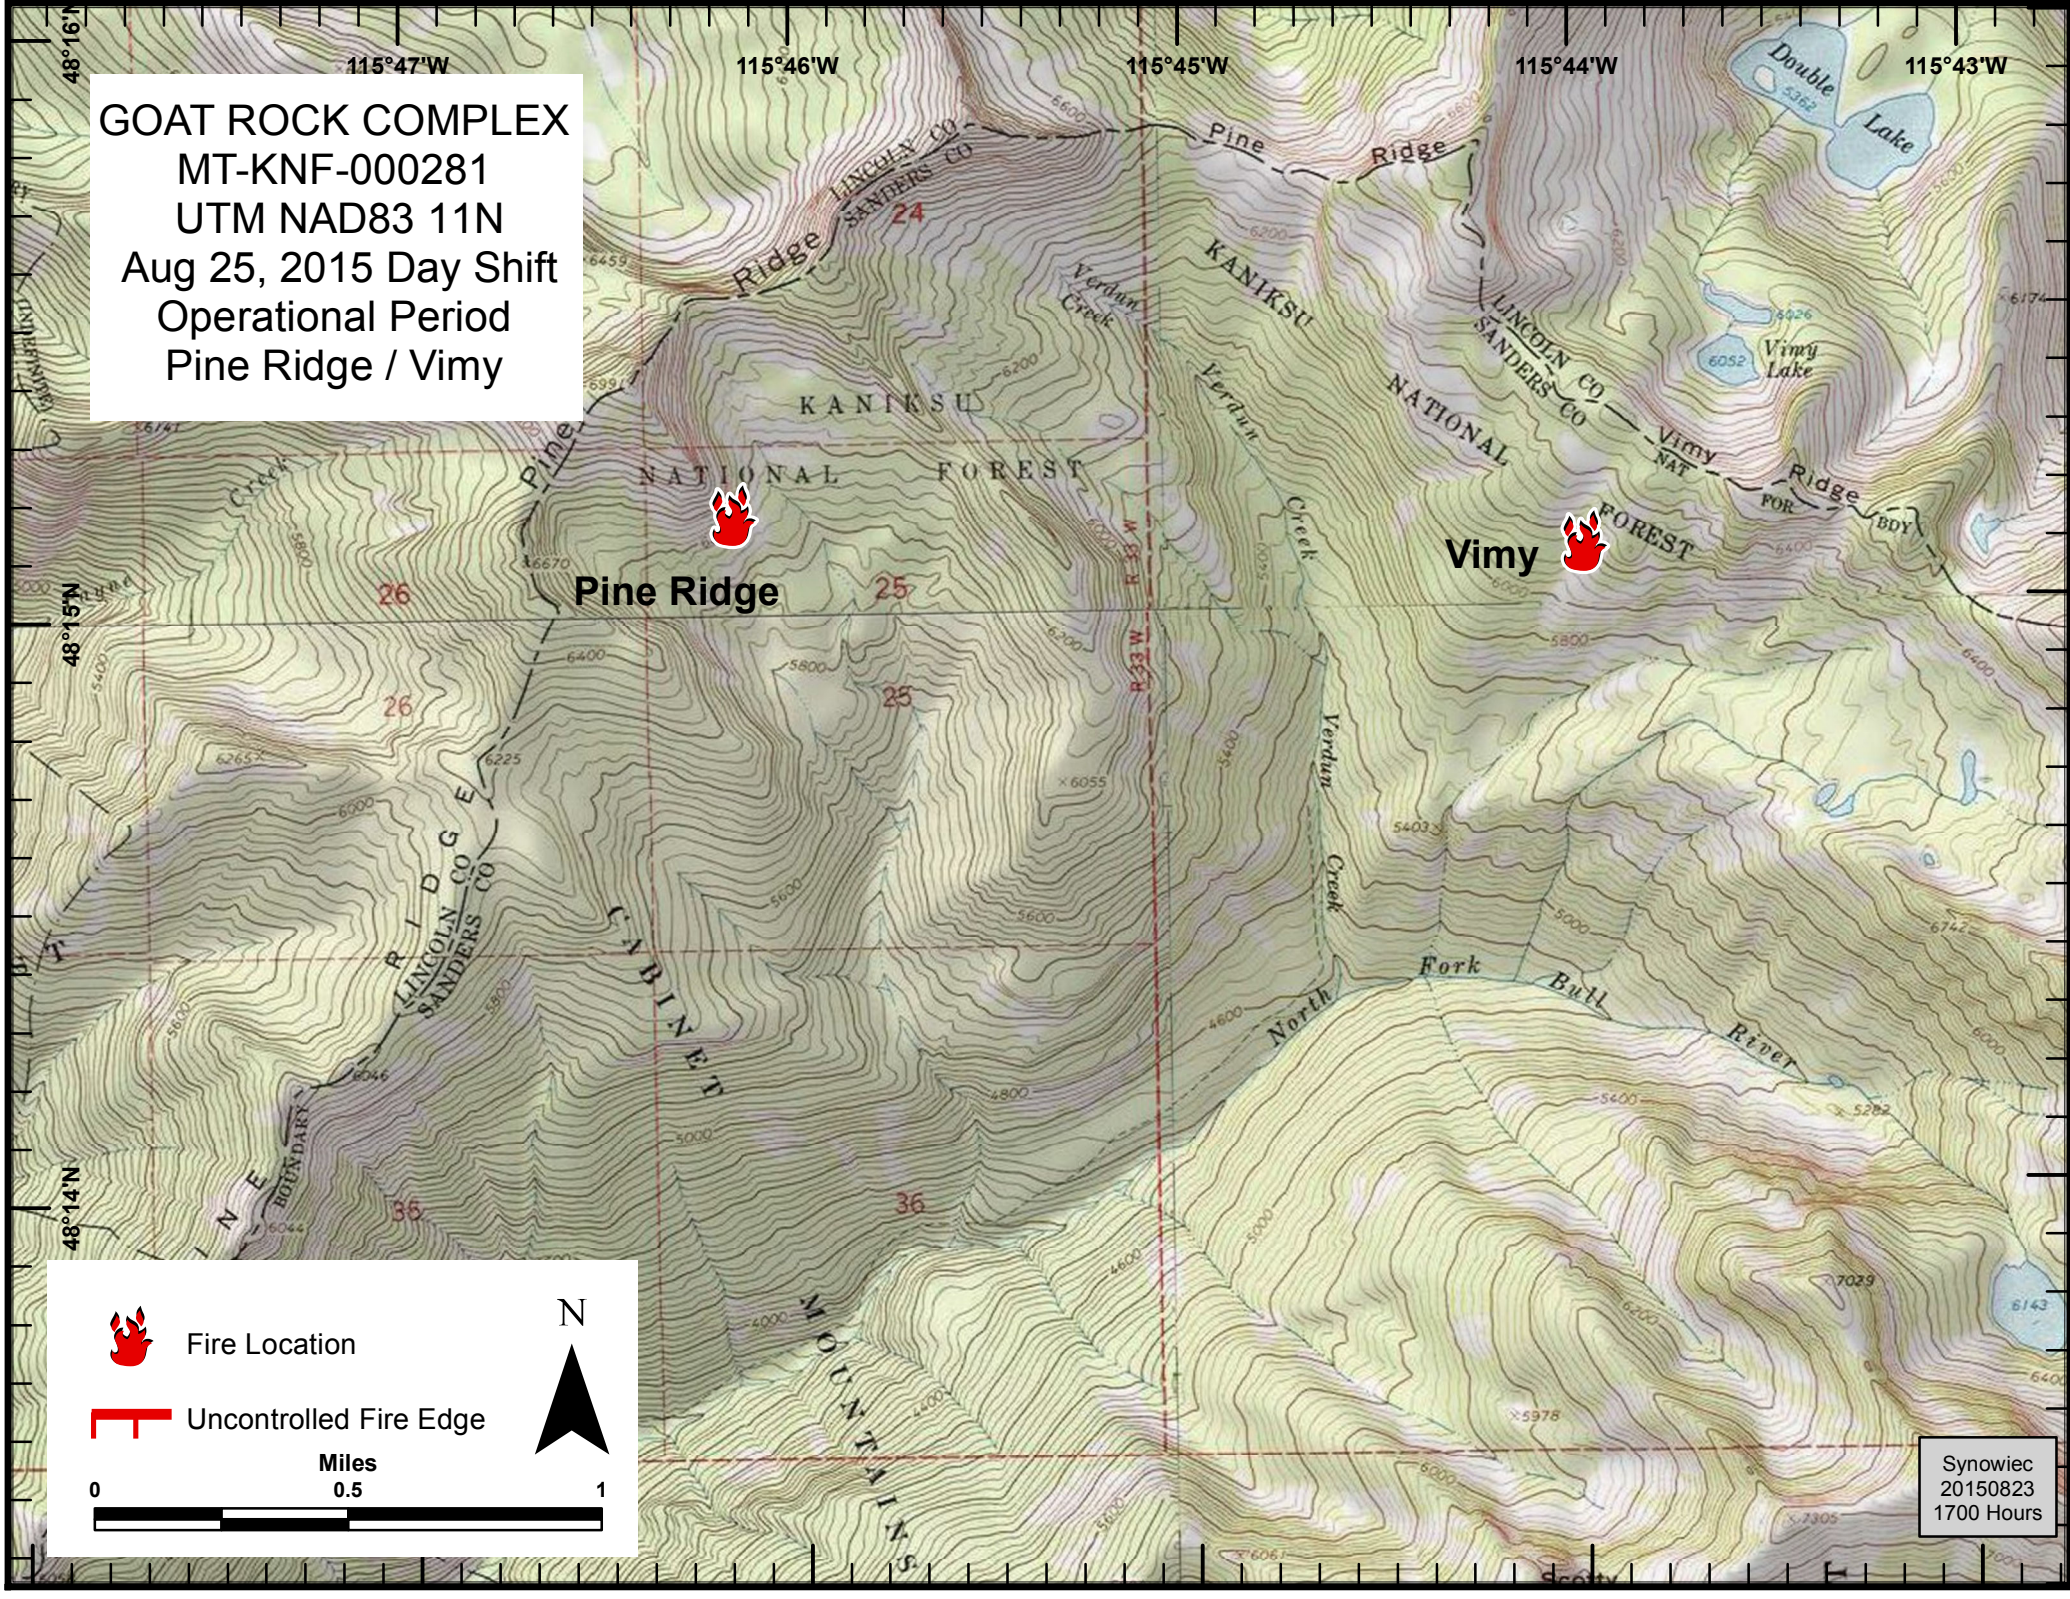

GOAT ROCK COMPLEX  
MT-KNF-000281  
UTM NAD83 11N  
Aug 25, 2015 Day Shift  
Operational Period  
Pine Ridge / Vimy

Pine Ridge

Vimy

 Fire Location

 Uncontrolled Fire Edge

Synowiec  
20150823  
1700 Hours