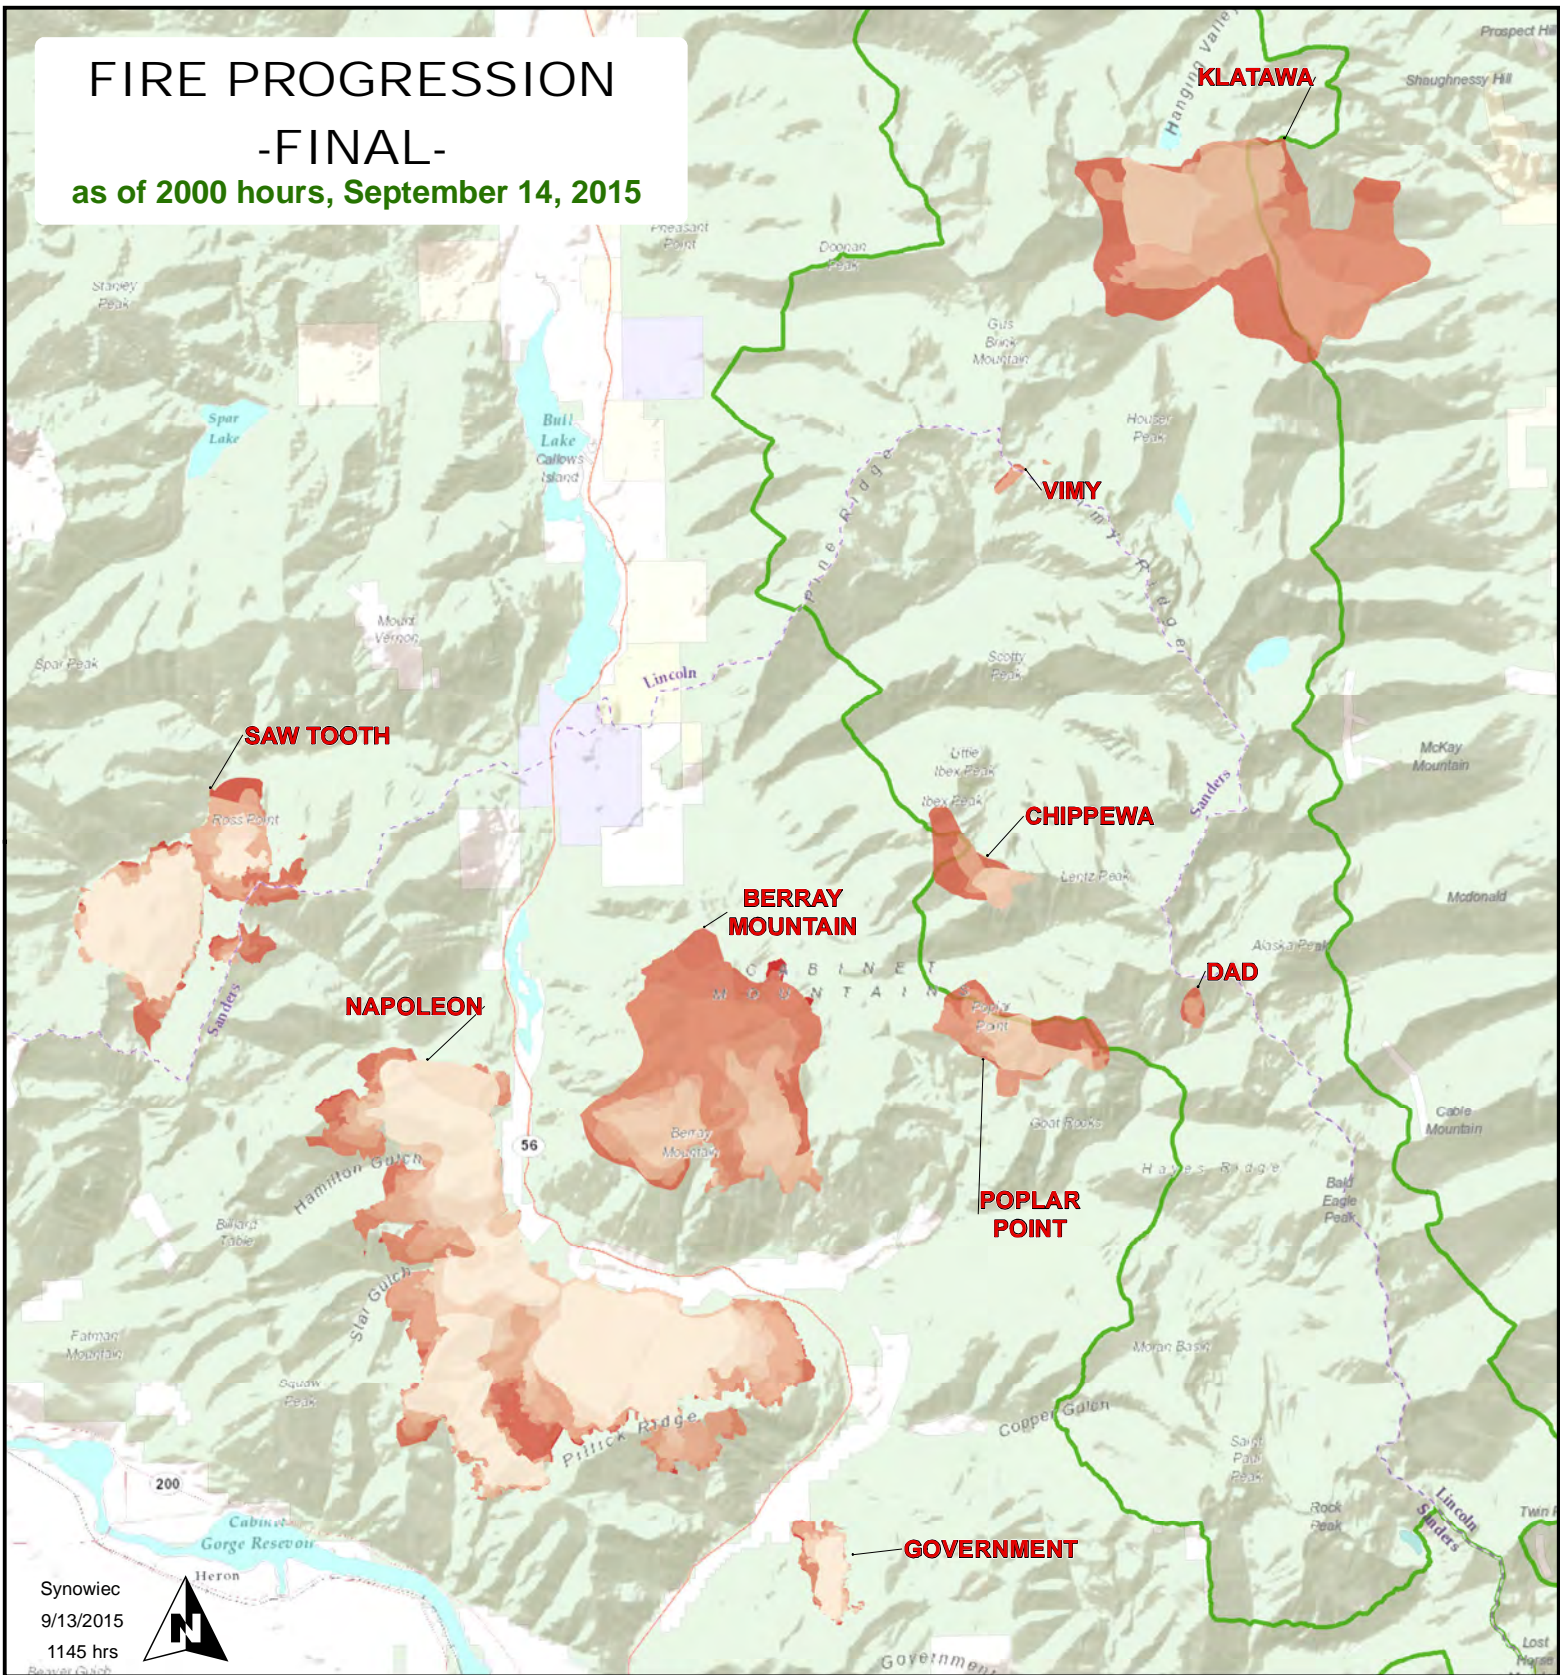

FIRE PROGRESSION -FINAL- as of 2000 hours, September 14, 2015

GOAT ROCK COMPLEX MT-KNF-000281

0 1 2 4 Miles

*Clark Fork Complex include Napoleon, Government, and Sawtooth Fire acreage only.

	Clark Fork Daily Acres	Goat Rock Daily Acres	Total Acres
8/21/2015	5,609		5,609
8/22/2015	889		6,498
8/23/2015	561		7,059
8/24/2015	581	1,789	9,429
8/25/2015	266	876	10,571
8/26/2015	1,041	604	12,216
8/27/2015	1,211	941	14,368
8/28/2015		1,451	15,819

	Clark Fork Daily Acres	Goat Rock Daily Acres	Total Acres
8/29/2015	799	3,962	20,580
8/30/2015		523	21,103
8/31/2015	530	2,180	23,813
9/1/2015	243		24,056
9/2/2015	92		24,148
9/4/2015	27		24,175
9/5/2015	8		24,183
9/11/2015	27 (combined)		24,210