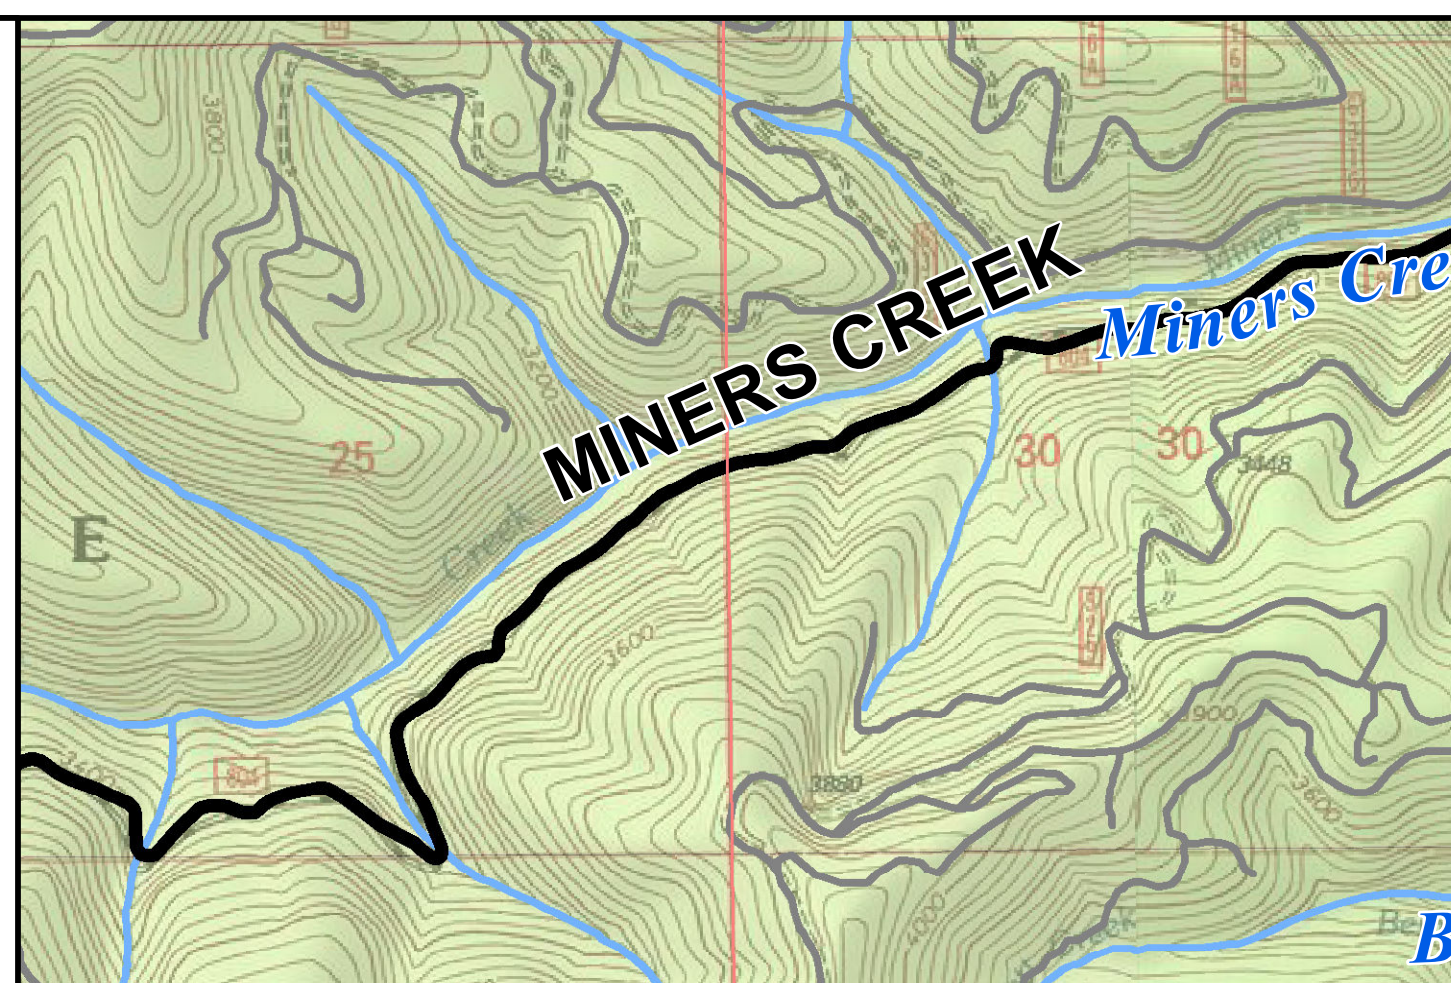

Grizzly / Suburban Fires
IDIPF-000927

Briefing Map

8/21/2015; Day Shift
1757 acres

- USFS
- PRIVATE
- Uncontrolled Fire Edge
- FirePolygon
- Paved Surface
- Native Surface
- Road
- Transportation Roads

- Hydrology**
- River / Stream
 - Stream / River