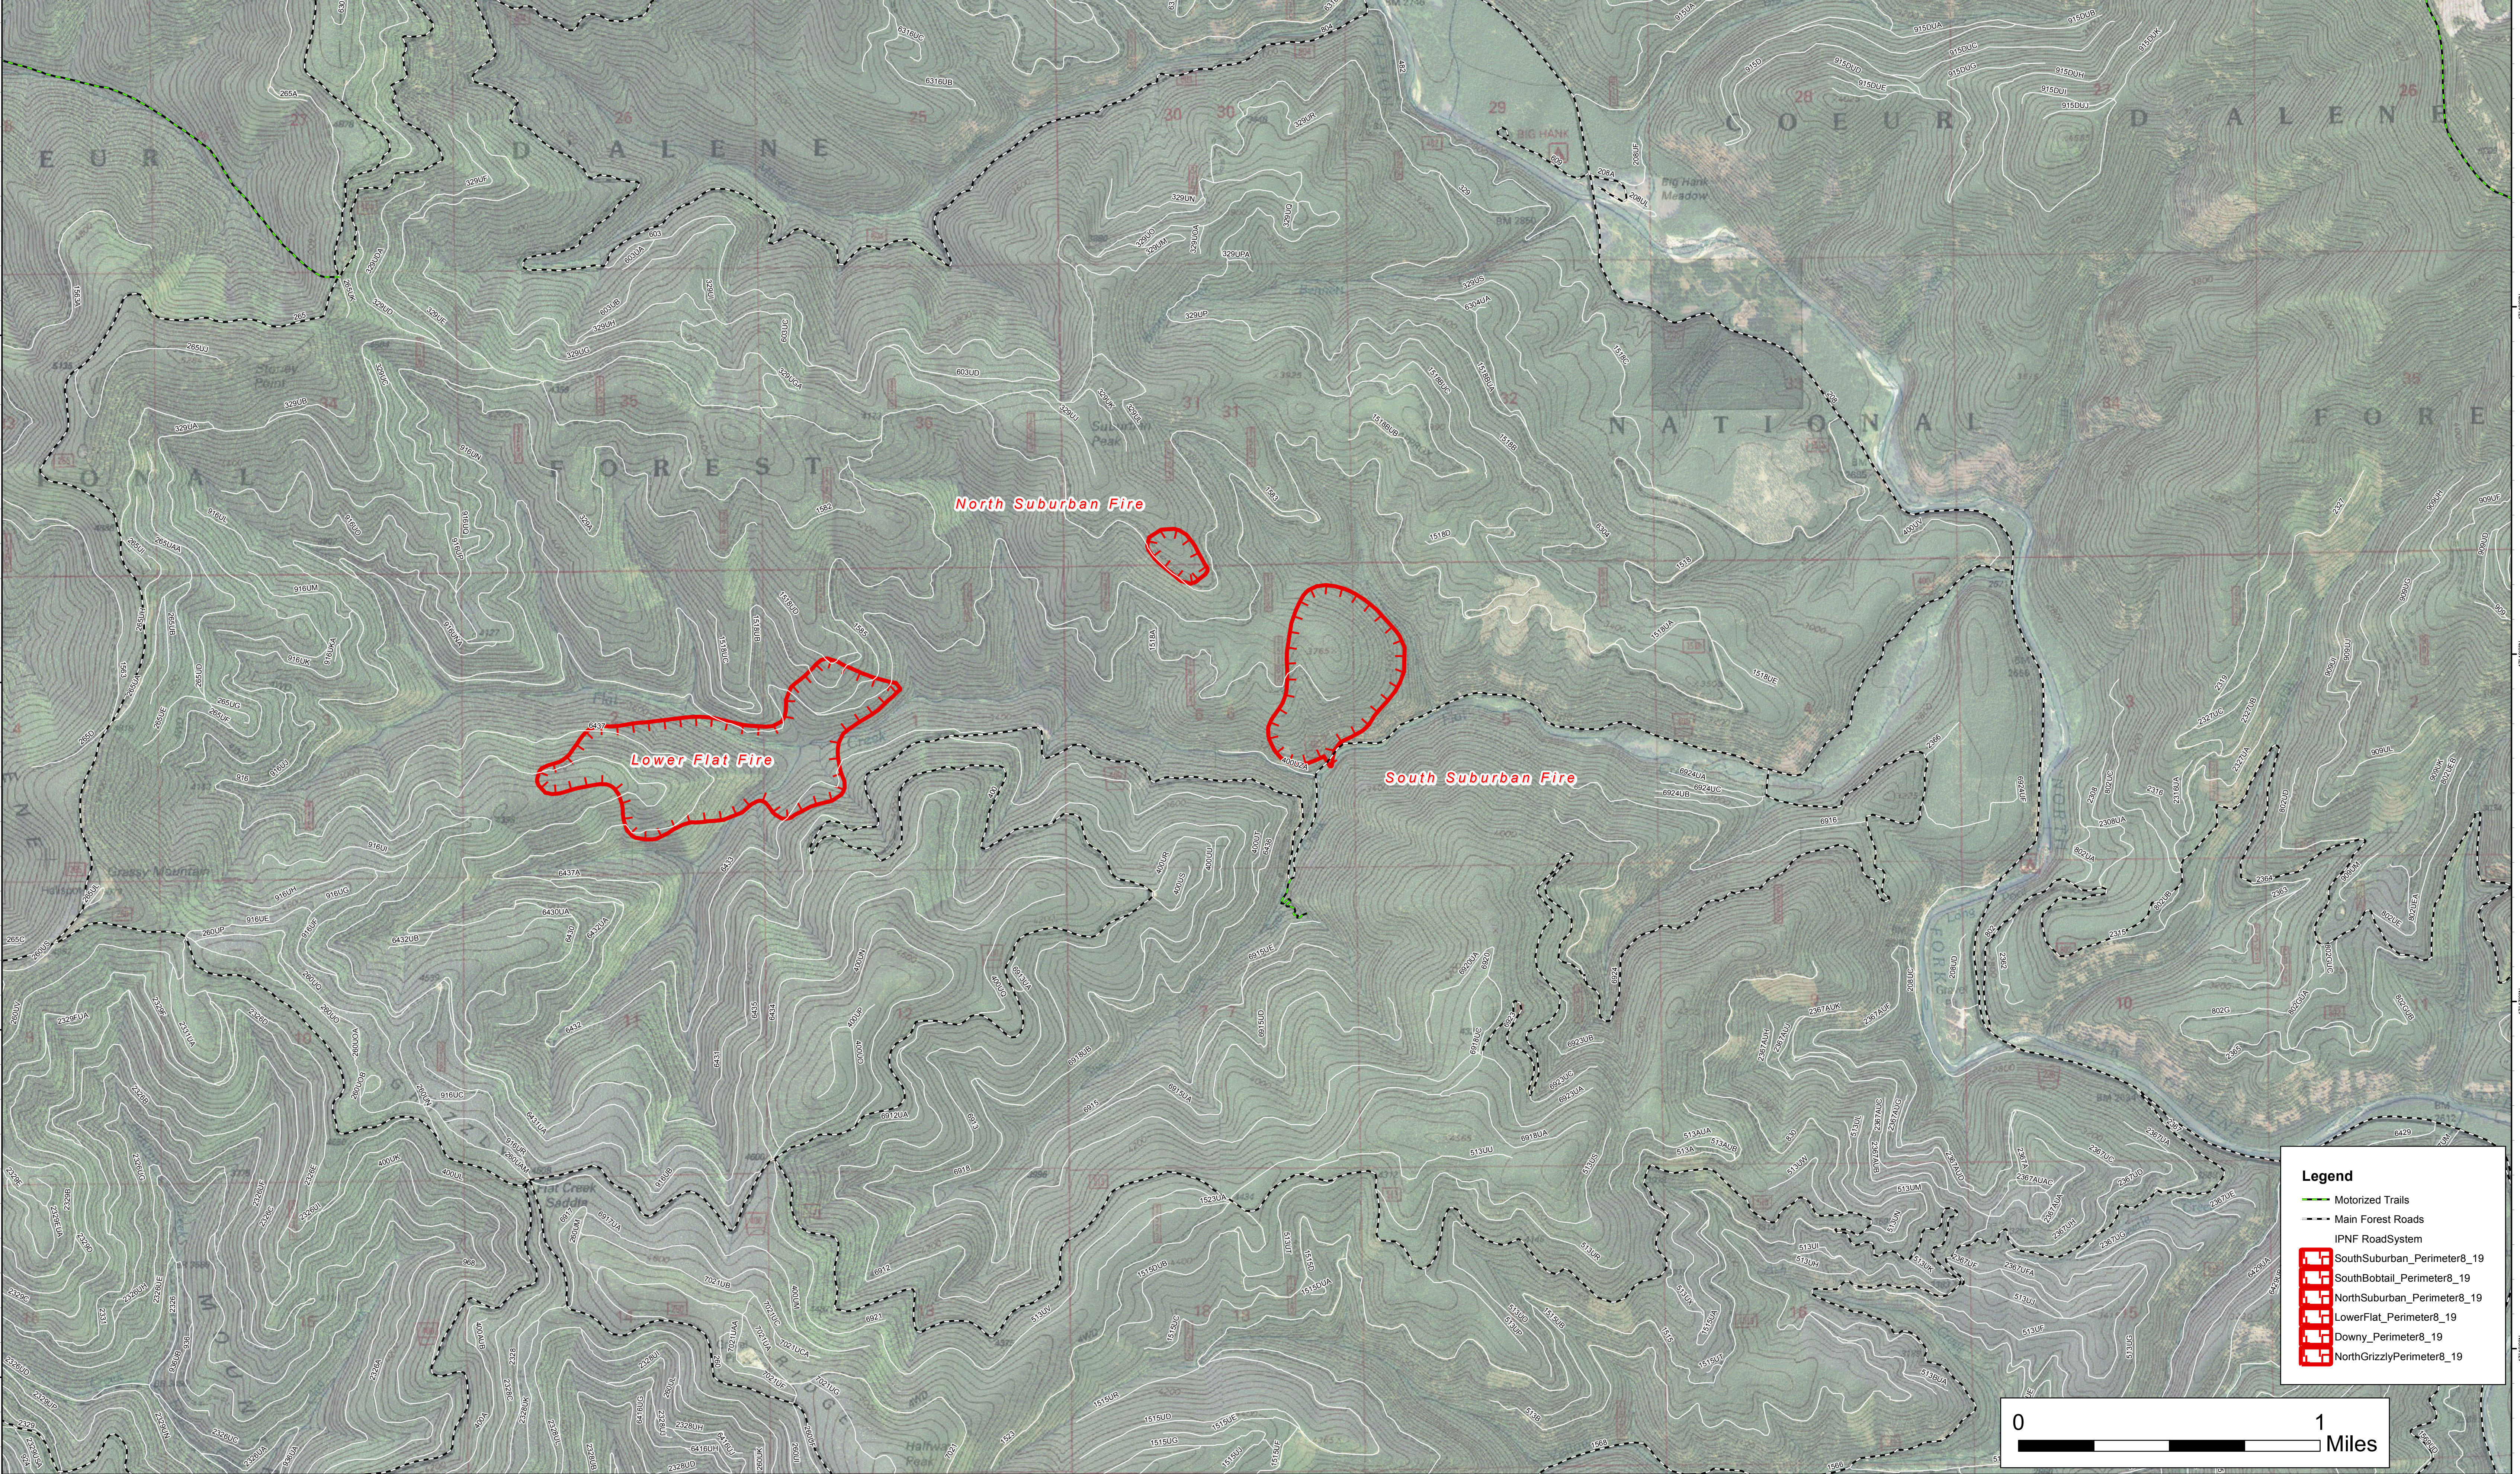

116°12'0"W 116°11'0"W 116°10'0"W 116°9'0"W 116°8'0"W 116°7'0"W 116°6'0"W 116°5'0"W 116°4'0"W 116°3'0"W 116°2'0"W 116°1'0"W

Grizzly Complex
DIVS Map
8/21/2015

Lower Flat - North/South Suburban Fires

Lower Flat Fire

North Suburban Fire

South Suburban Fire

Legend

- Motorized Trails
- Main Forest Roads
- IPNF RoadSystem
- SouthSuburban_Perimeter8_19
- SouthBottail_Perimeter8_19
- NorthSuburban_Perimeter8_19
- LowerFlat_Perimeter8_19
- Downy_Perimeter8_19
- NorthGrizzlyPerimeter8_19

116°12'0"W 116°11'0"W 116°10'0"W 116°9'0"W 116°8'0"W 116°7'0"W 116°6'0"W 116°5'0"W 116°4'0"W 116°3'0"W 116°2'0"W 116°1'0"W