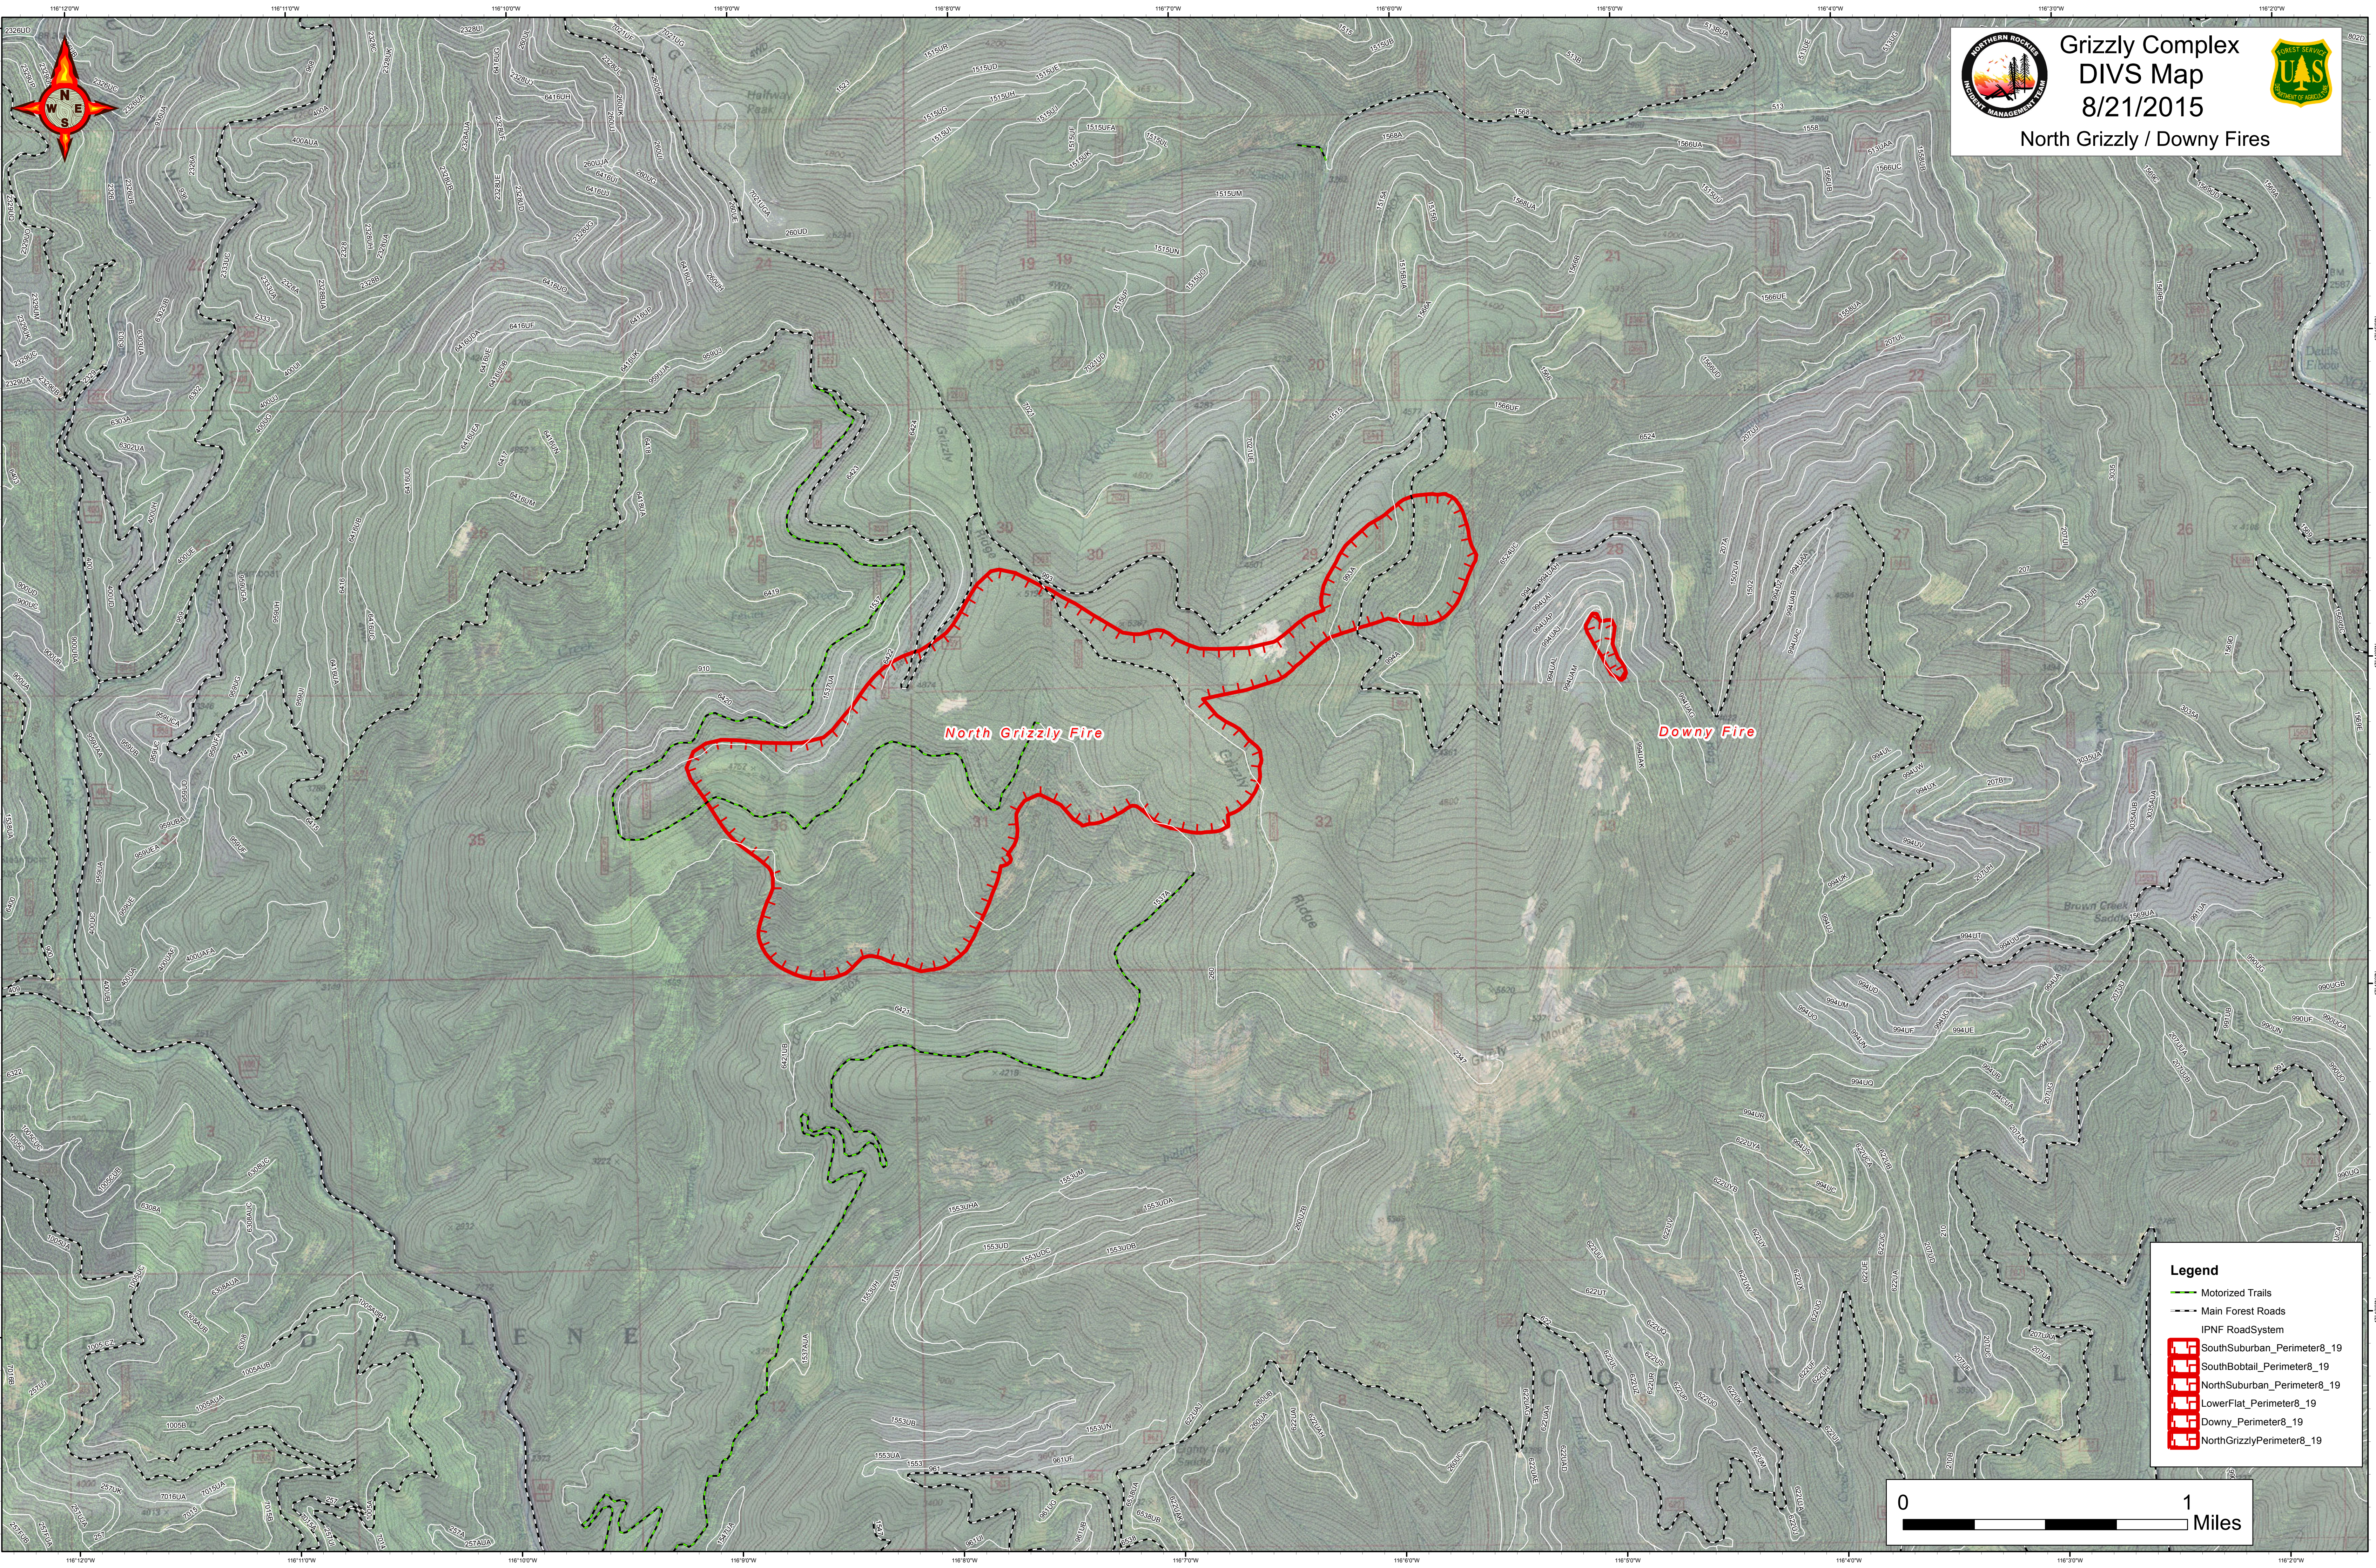

Grizzly Complex  
DIVS Map  
8/21/2015  
North Grizzly / Downy Fires

**Legend**

- Motorized Trails
- Main Forest Roads
- IPNF RoadSystem
- SouthSuburban\_Perimeter8\_19
- SouthBobtail\_Perimeter8\_19
- NorthSuburban\_Perimeter8\_19
- LowerFlat\_Perimeter8\_19
- Downy\_Perimeter8\_19
- NorthGrizzlyPerimeter8\_19