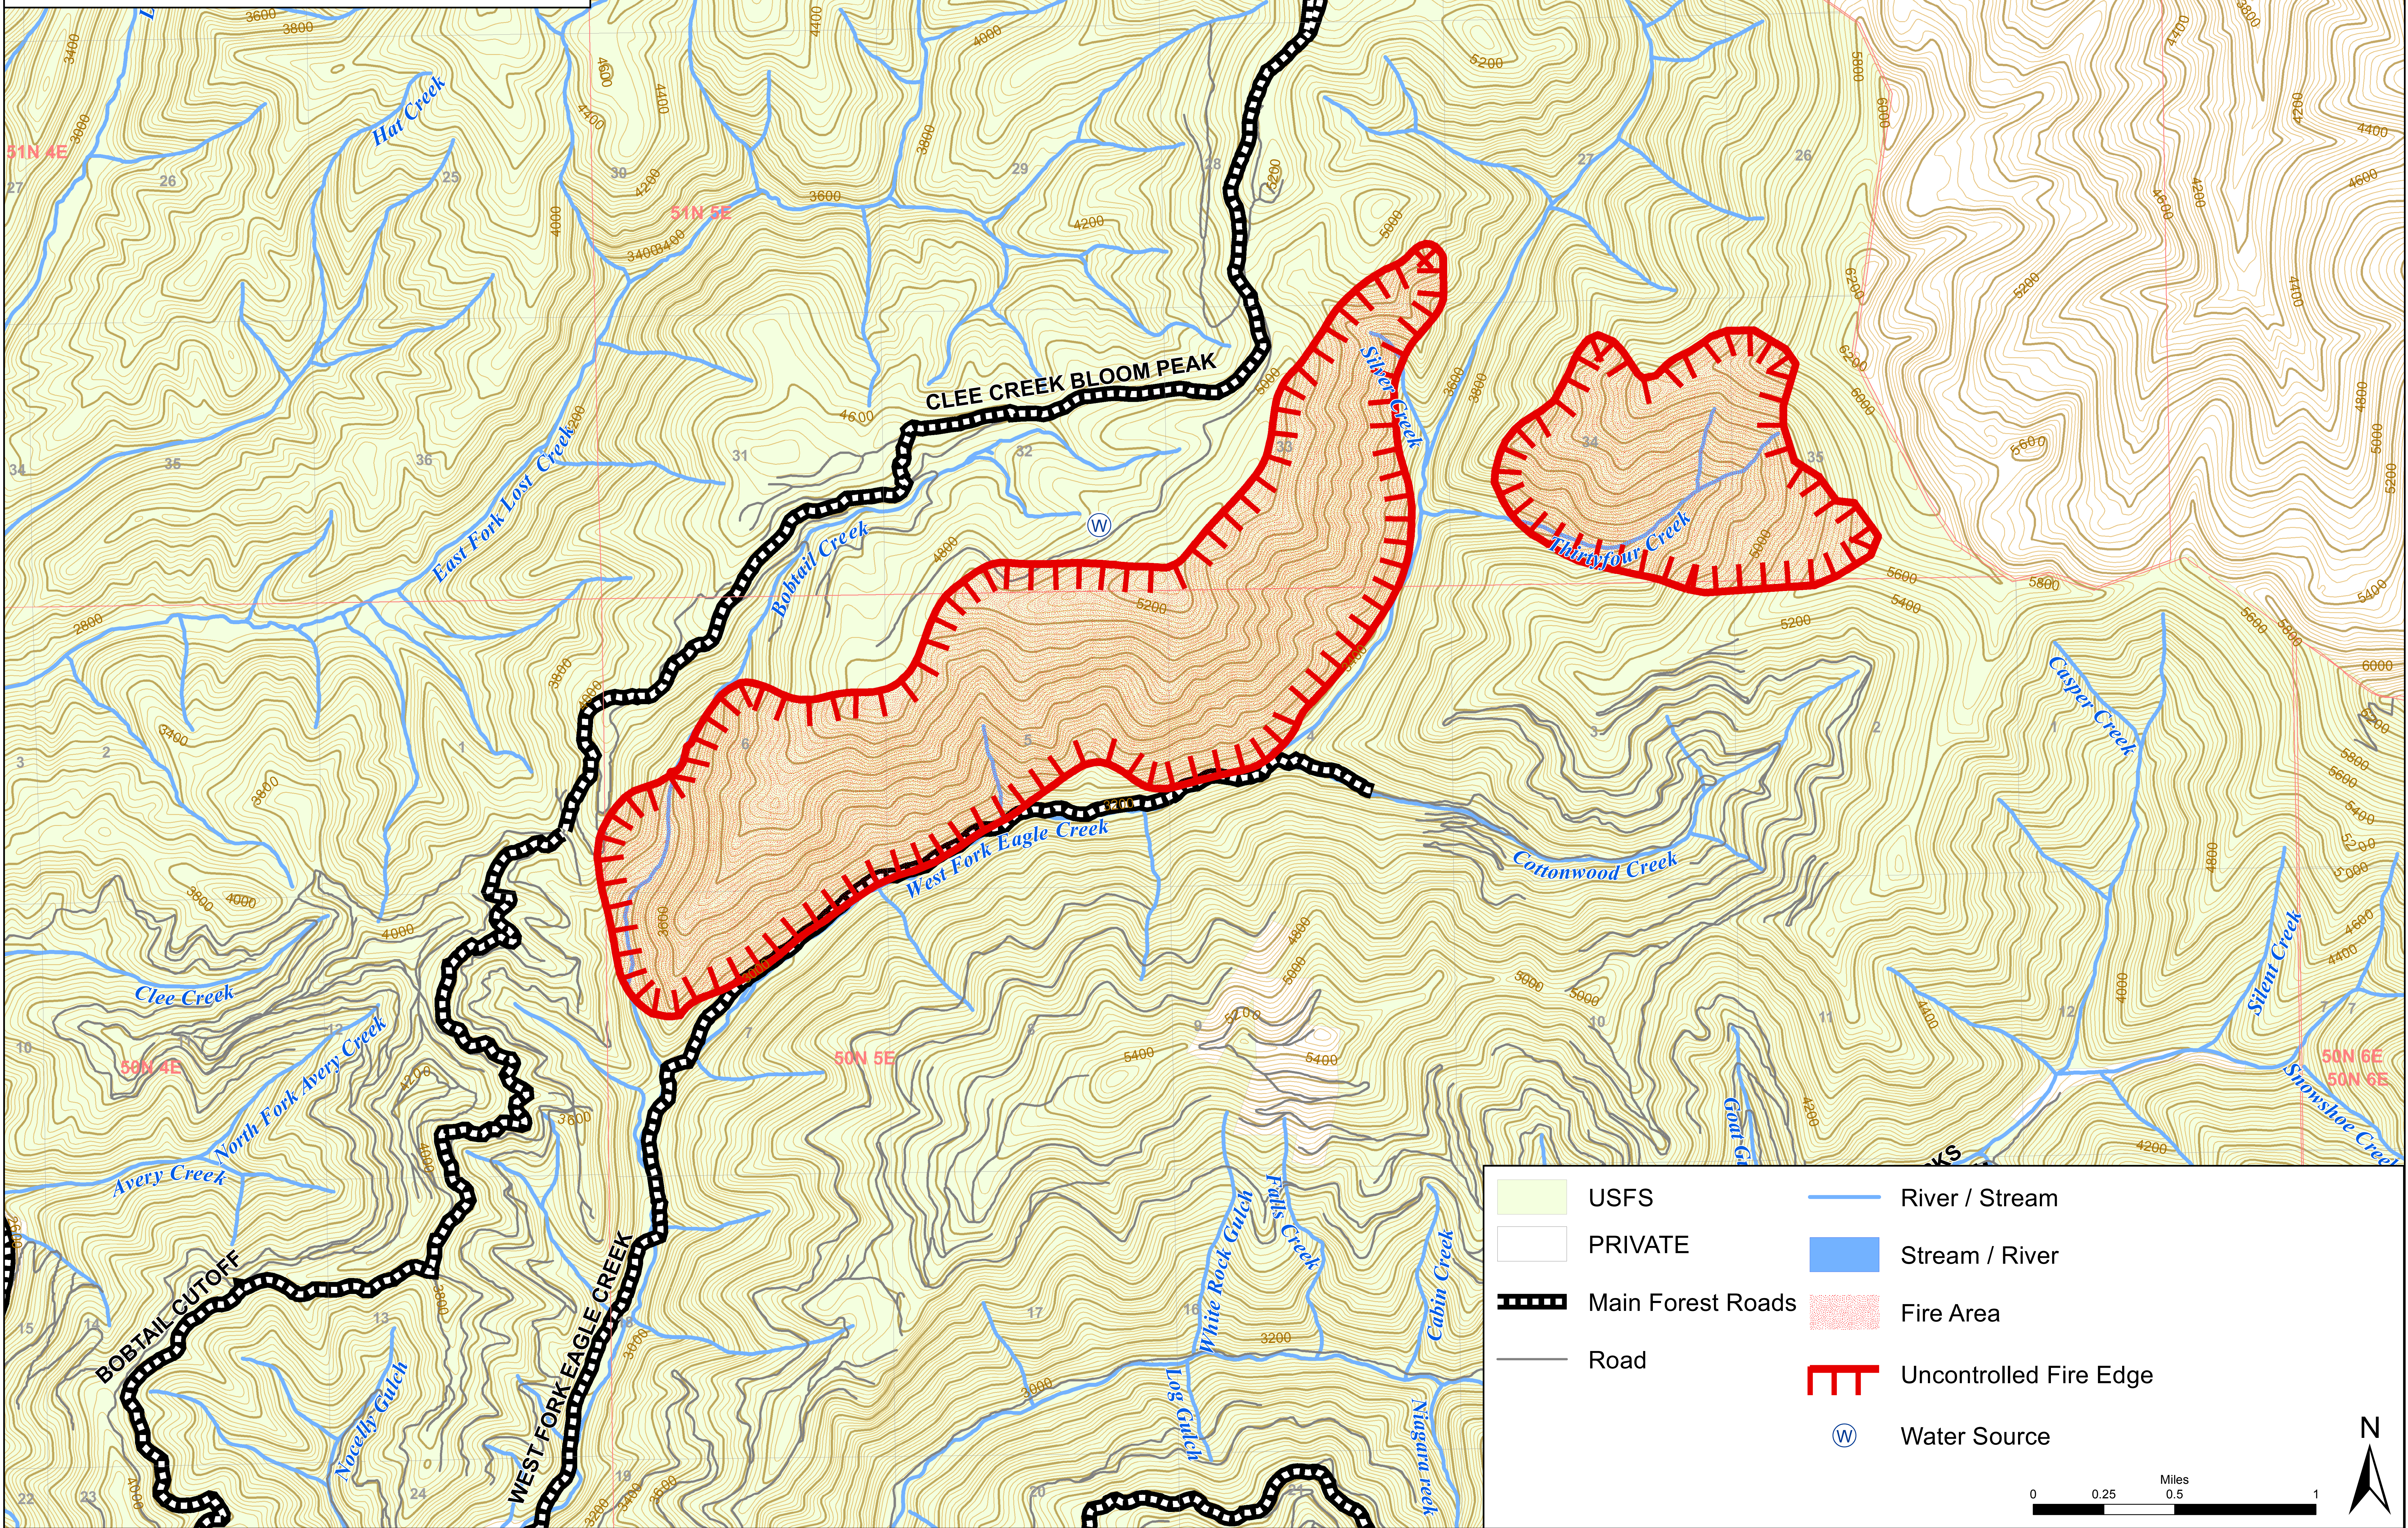

Grizzly Complex

ID-IPF-000927

South Bobtail Fire

Briefing Map

8/22/2015; Day Shift

6555 acres

	USFS		River / Stream
	PRIVATE		Stream / River
	Main Forest Roads		Fire Area
	Road		Uncontrolled Fire Edge
	Water Source		