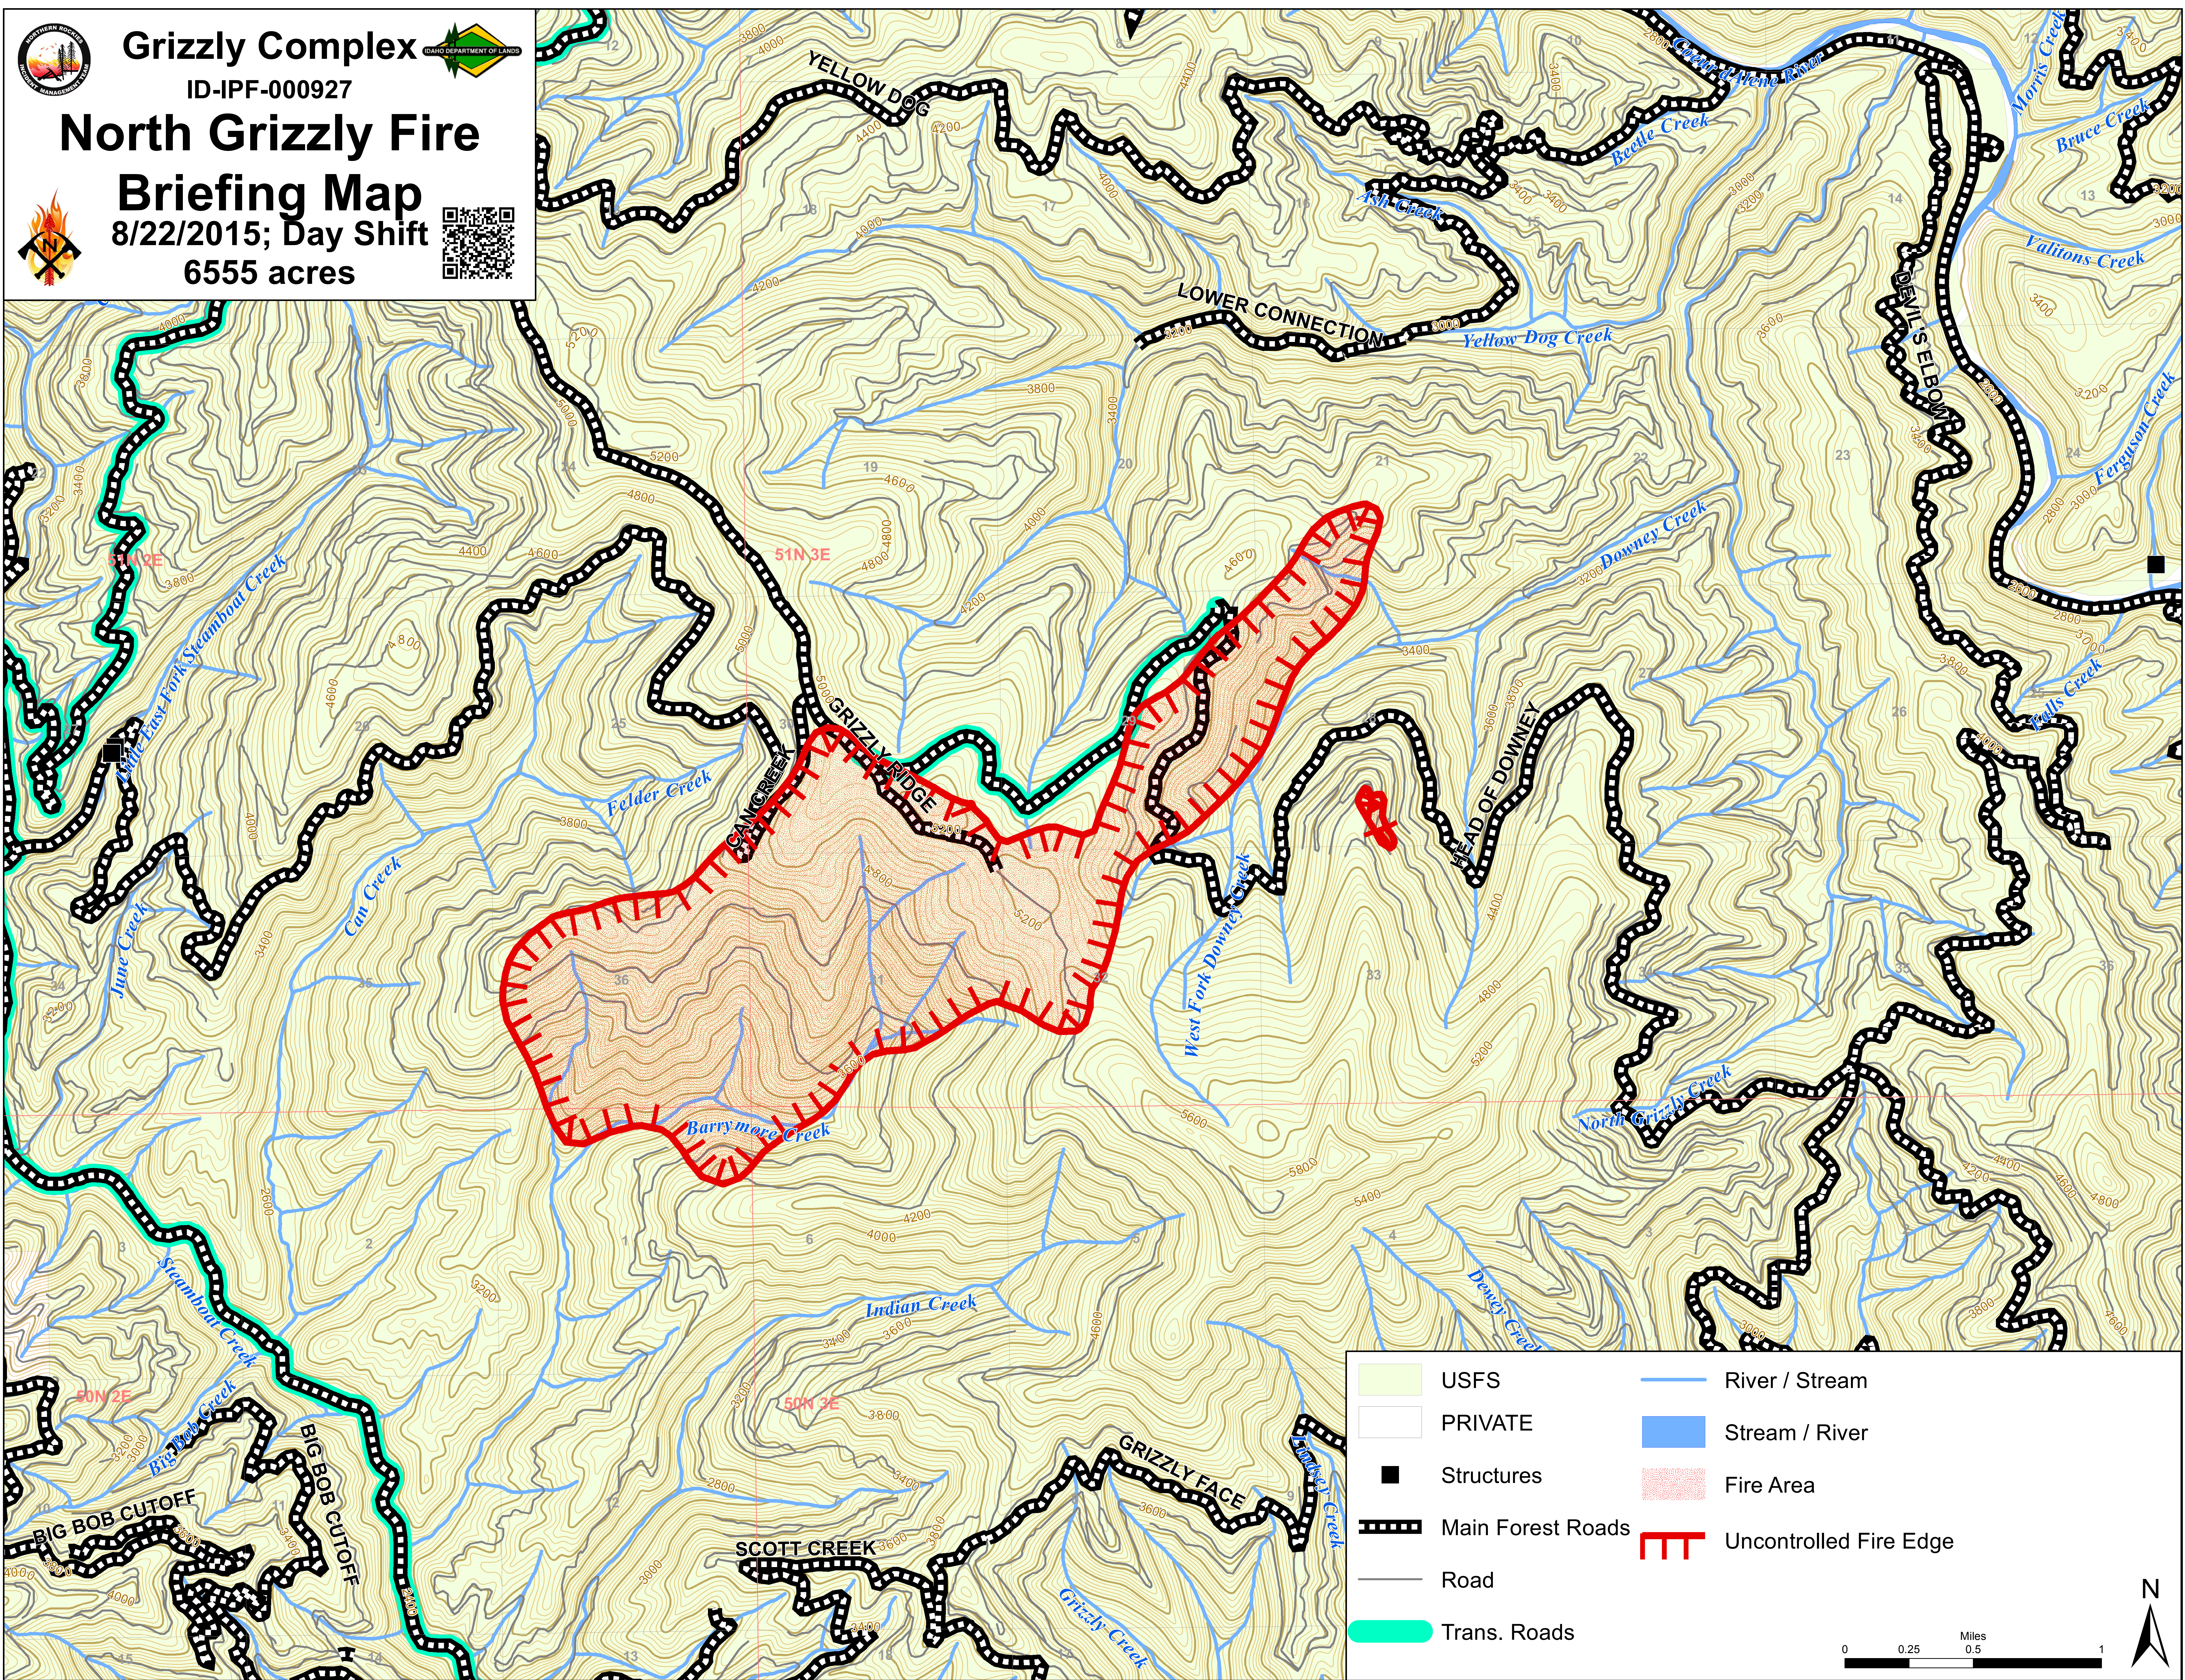

Grizzly Complex

ID-IPF-000927

North Grizzly Fire

Briefing Map

8/22/2015; Day Shift

6555 acres

	USFS		River / Stream
	PRIVATE		Stream / River
	Structures		Fire Area
	Main Forest Roads		Uncontrolled Fire Edge
	Road		
	Trans. Roads		

Miles
0 0.25 0.5 1