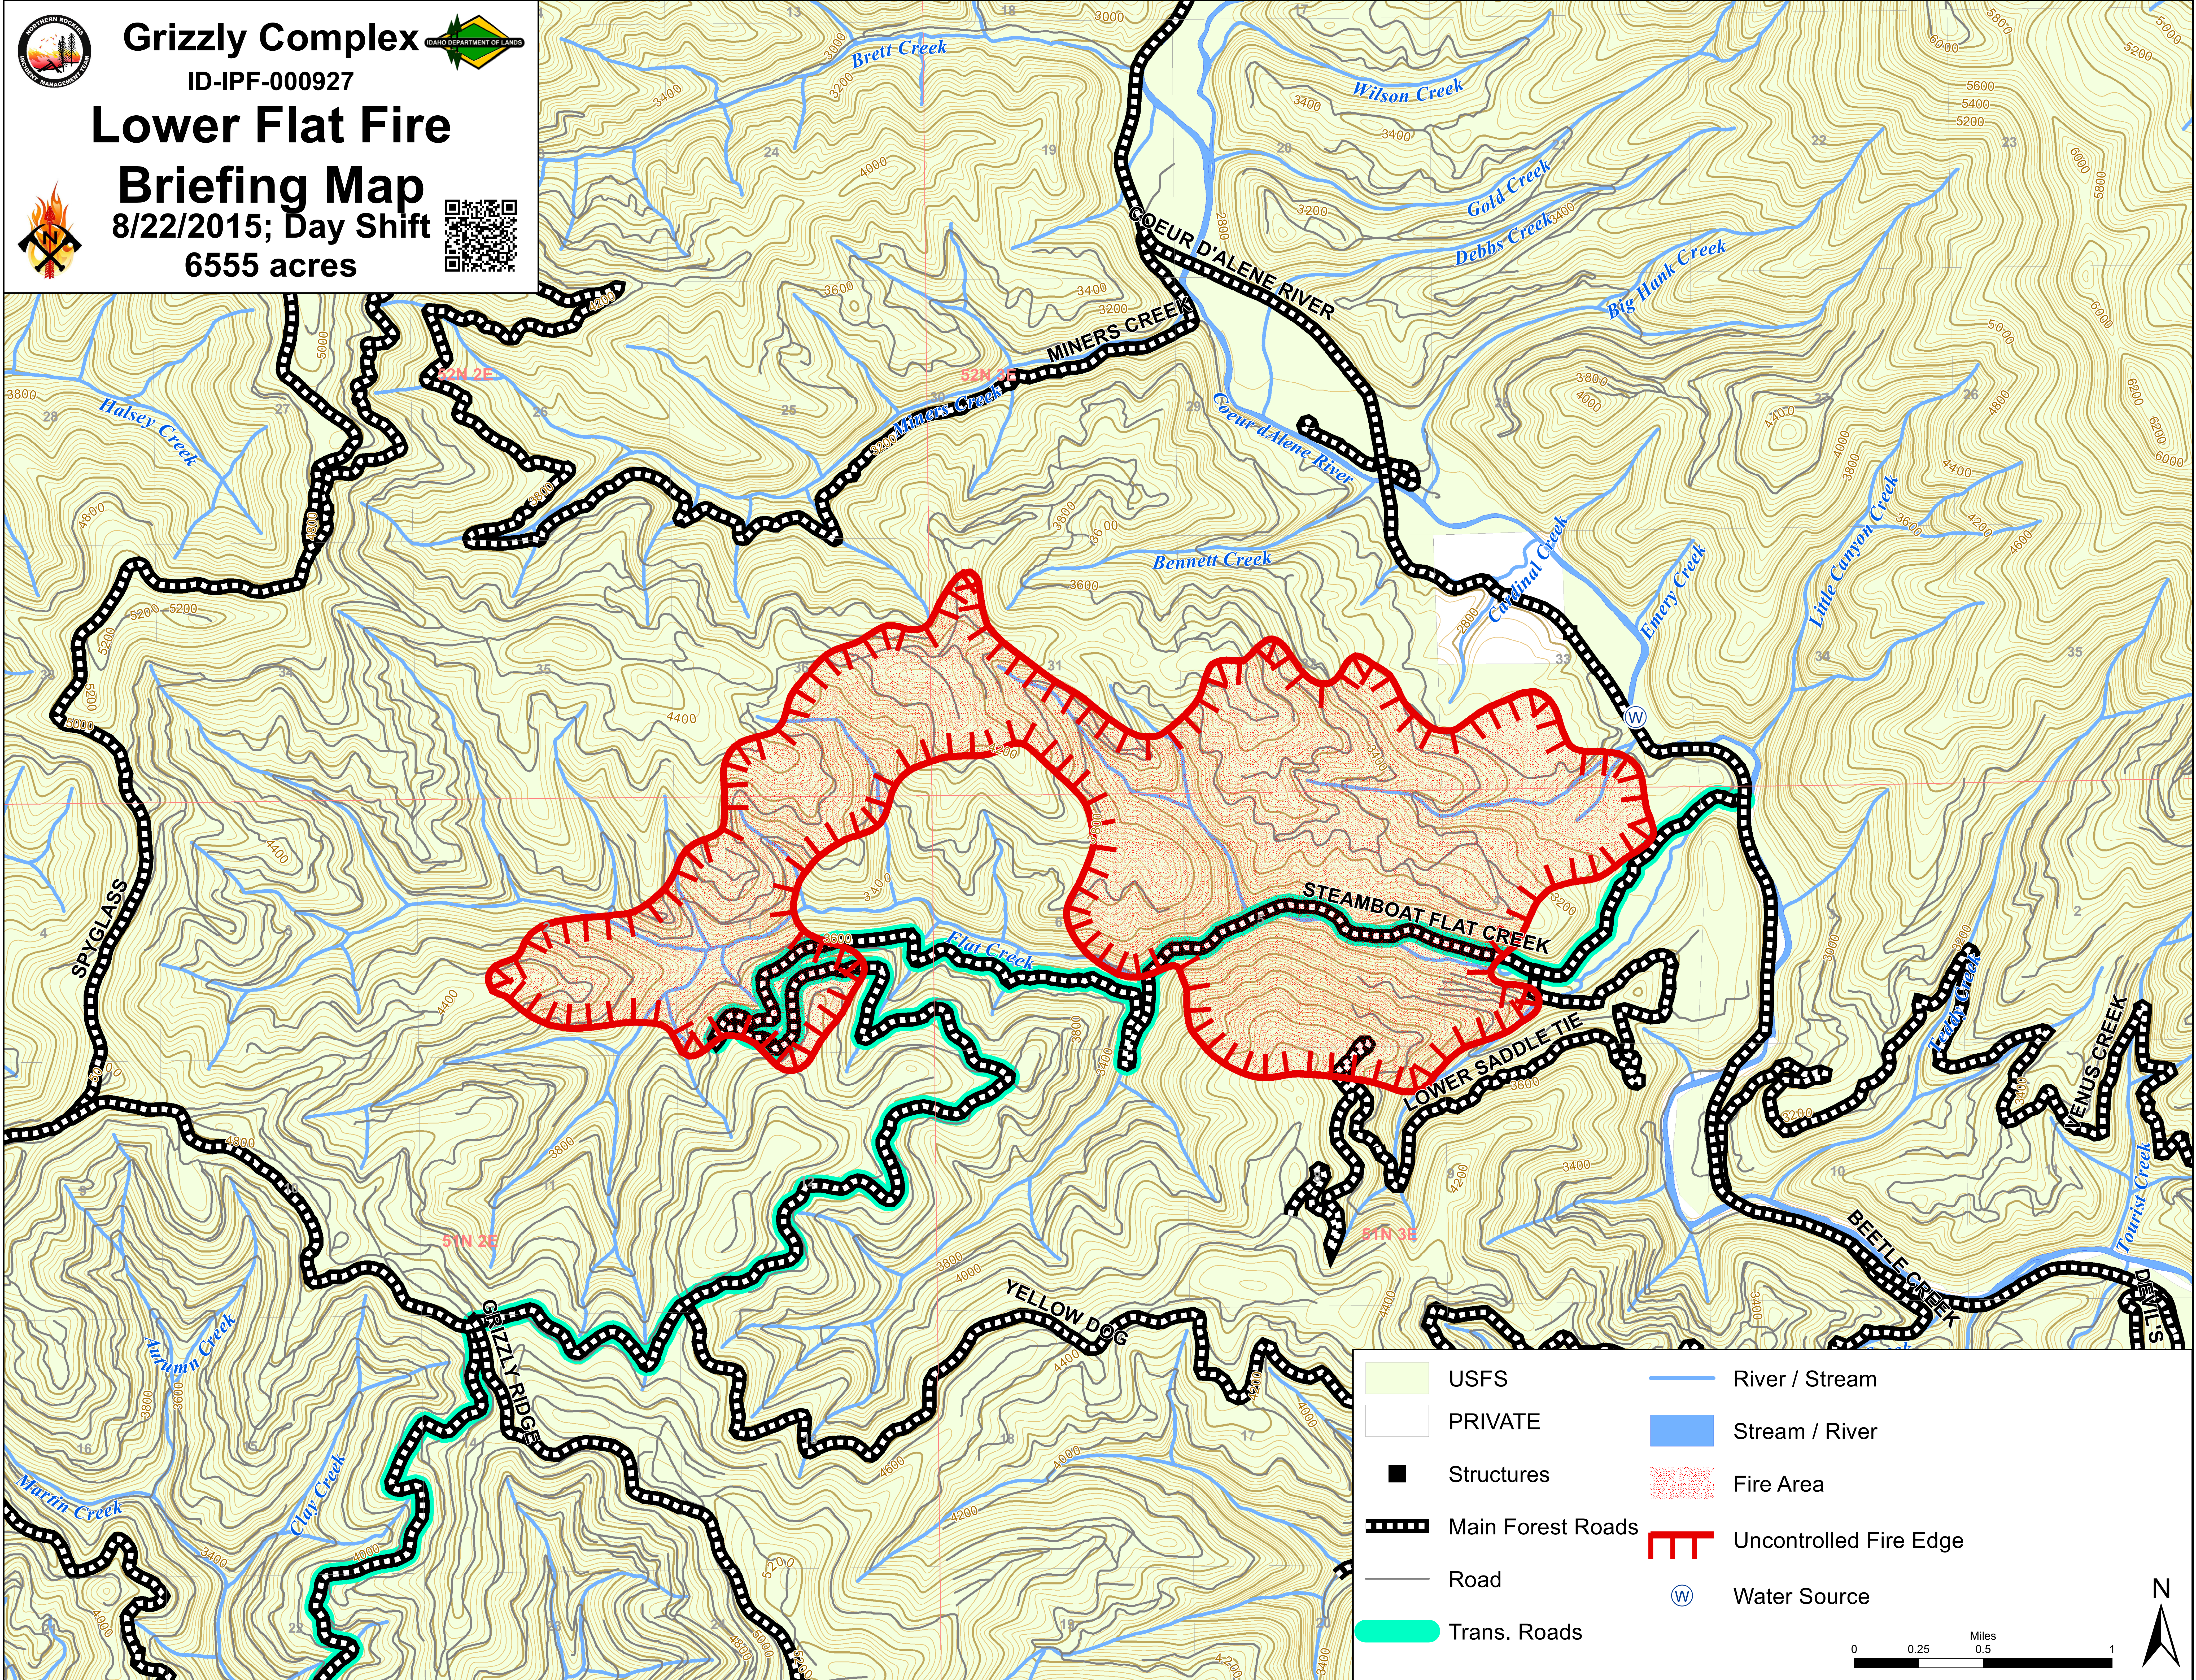

Grizzly Complex

ID-IPF-000927

Lower Flat Fire

Briefing Map

8/22/2015; Day Shift

6555 acres

	USFS		River / Stream
	PRIVATE		Stream / River
	Structures		Fire Area
	Main Forest Roads		Uncontrolled Fire Edge
	Road		Water Source
	Trans. Roads		