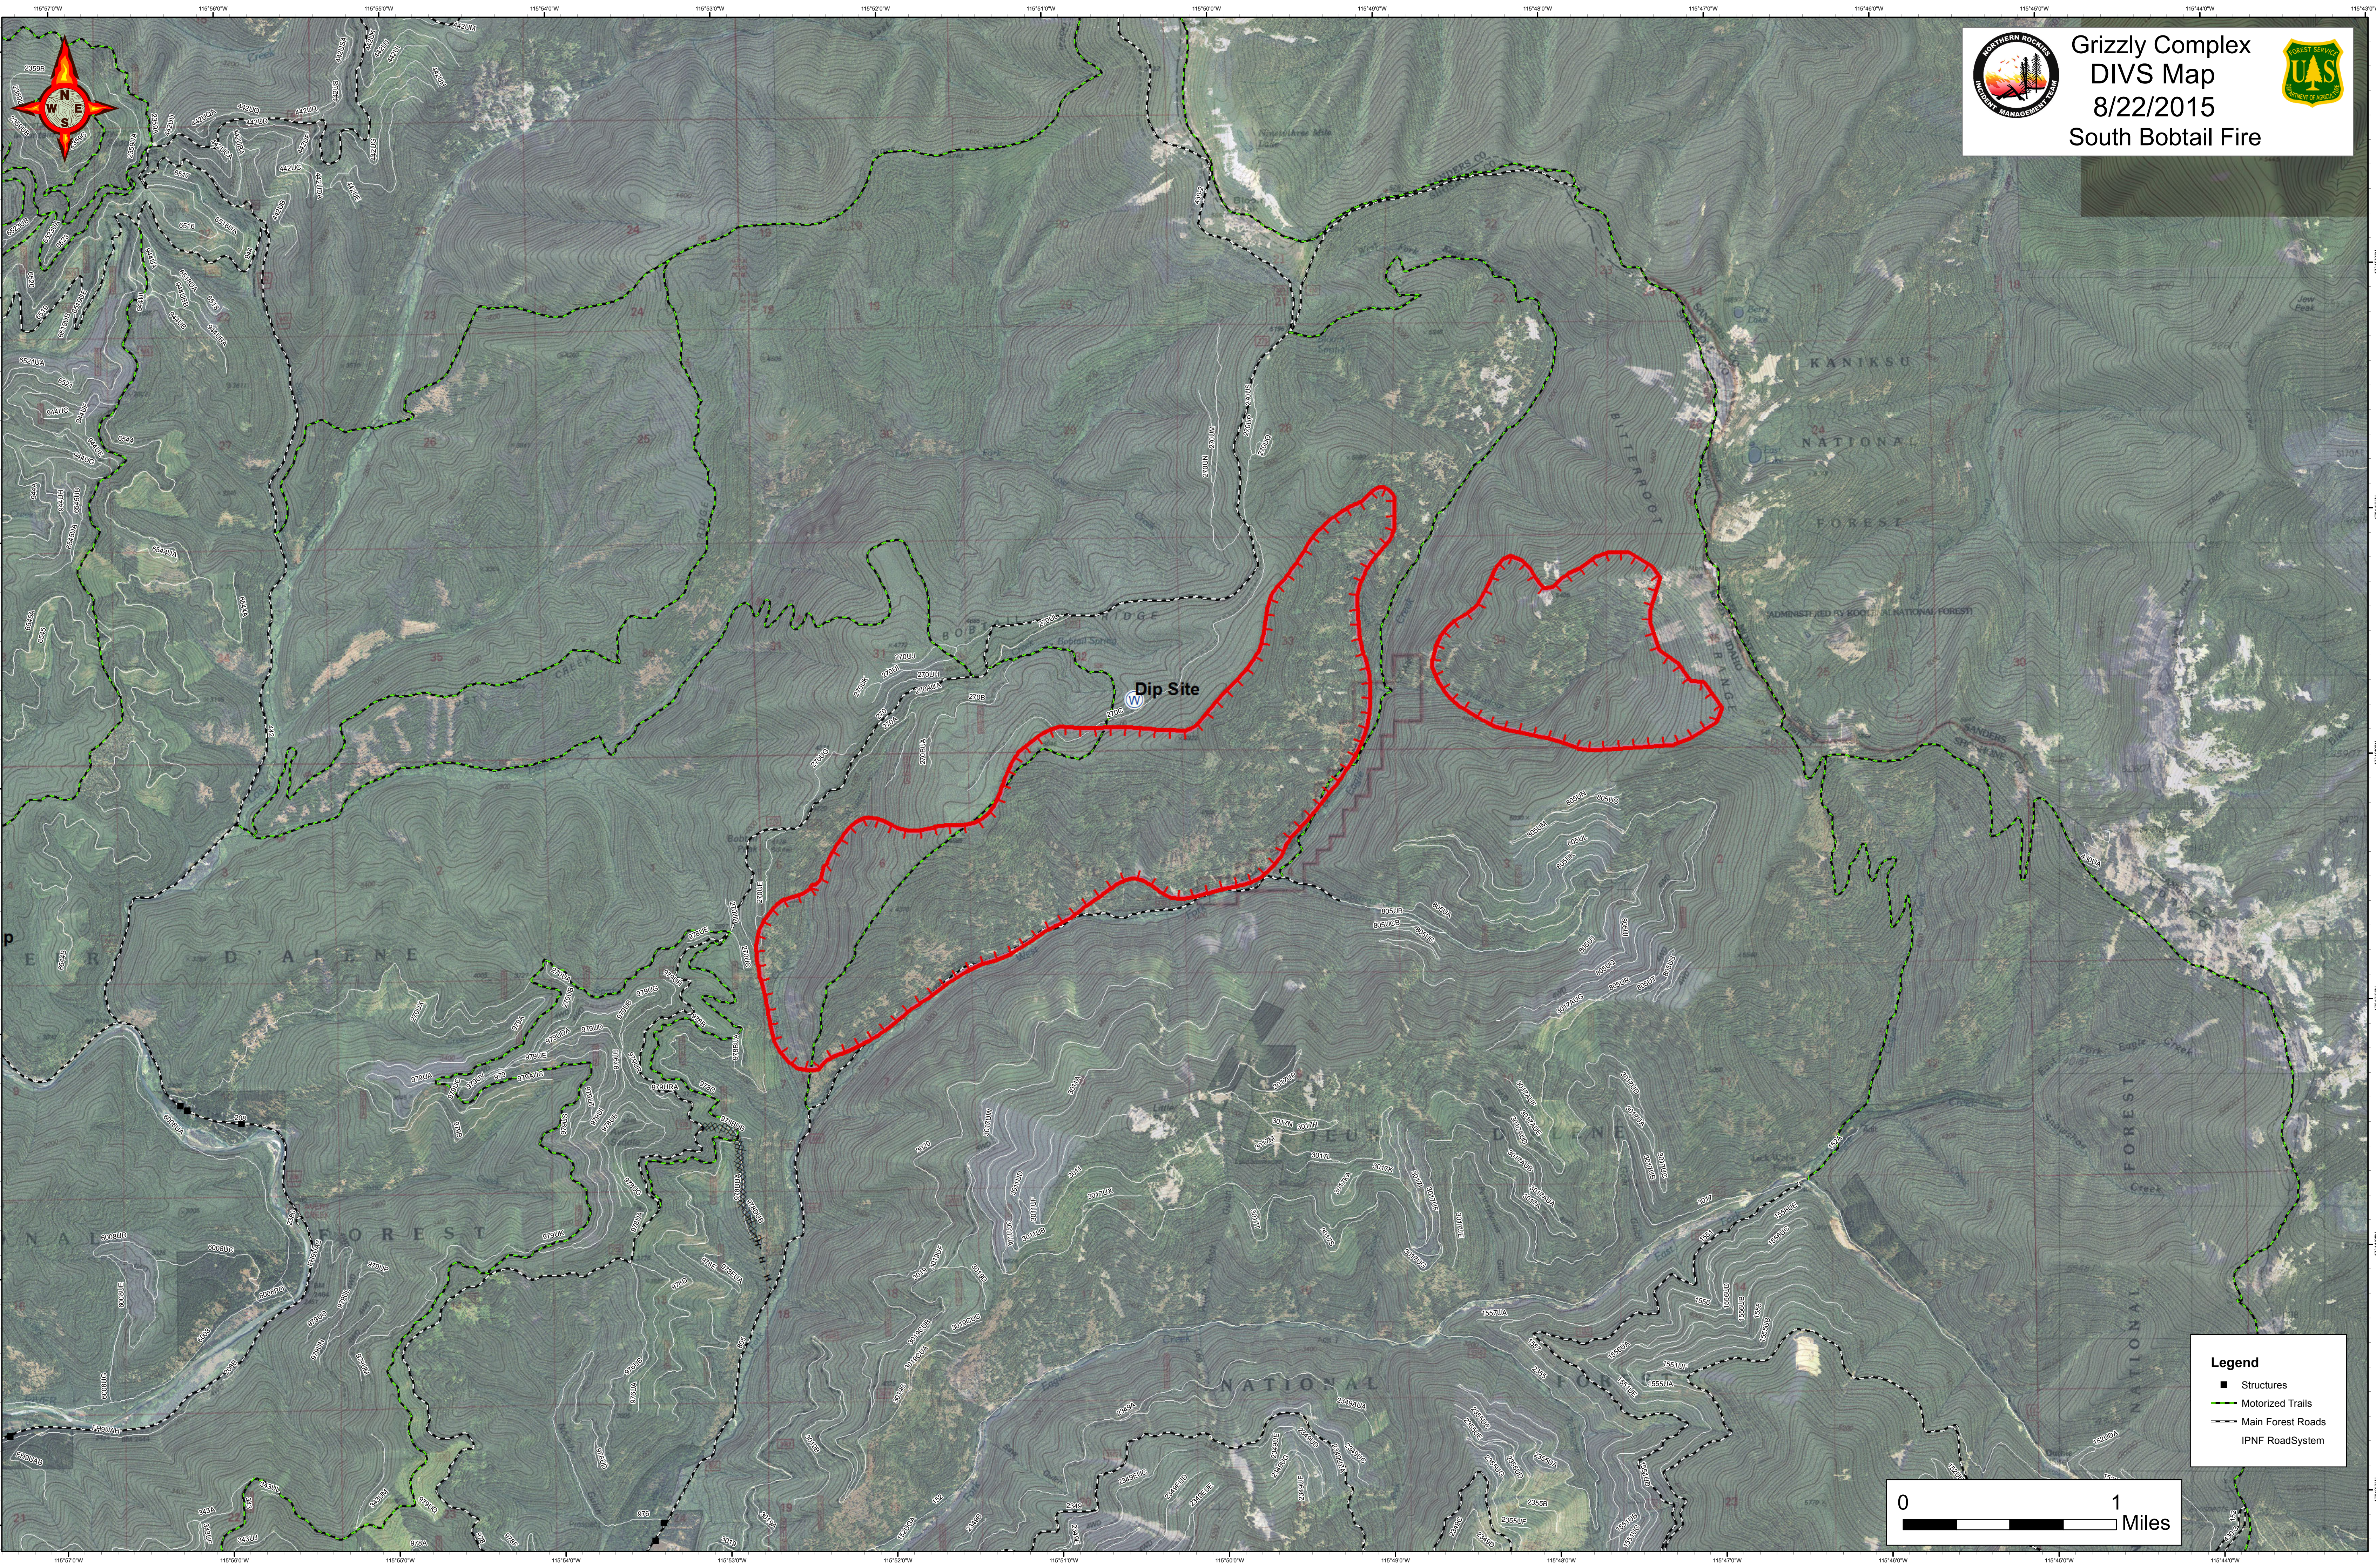

Grizzly Complex
DIVS Map
8/22/2015
South Bobtail Fire

- Legend**
- Structures
 - Motorized Trails
 - - - Main Forest Roads
 - IPNF RoadSystem