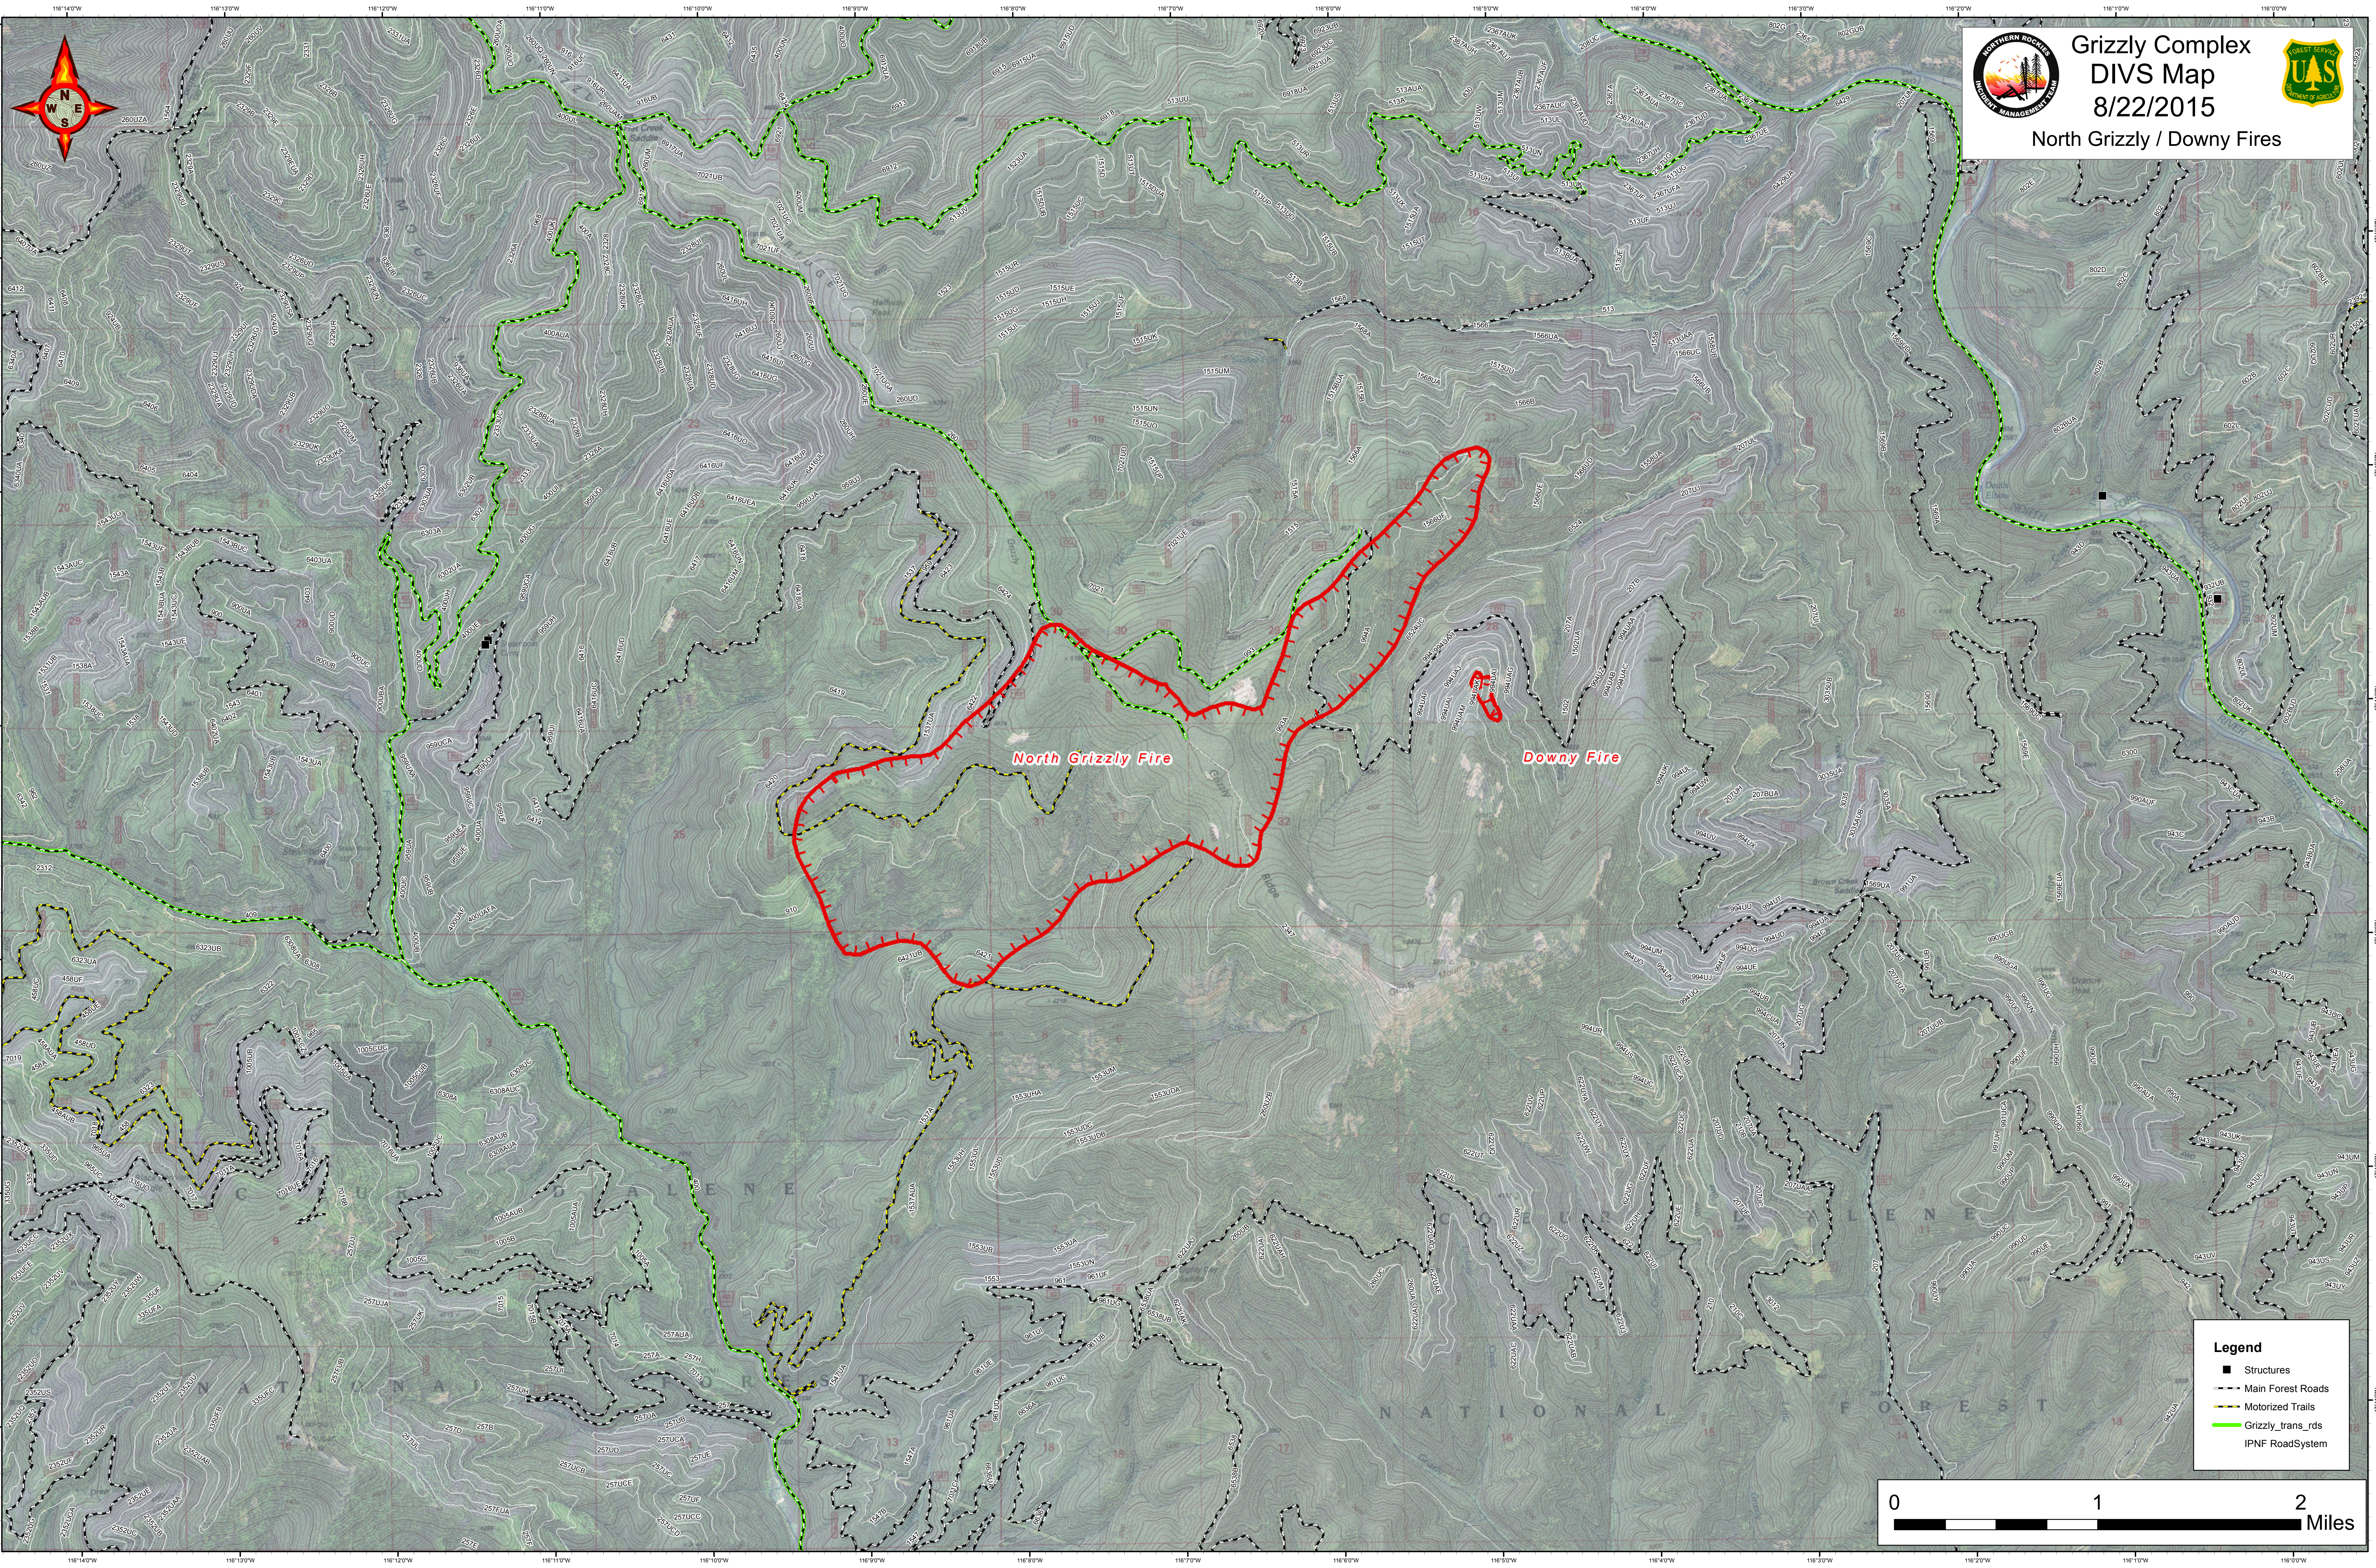

Grizzly Complex
DIVS Map
8/22/2015
North Grizzly / Downy Fires

North Grizzly Fire

Downy Fire

Legend

- Structures
- - - Main Forest Roads
- - - Motorized Trails
- - - Grizzly_trans_rds
- - - IPNF RoadSystem