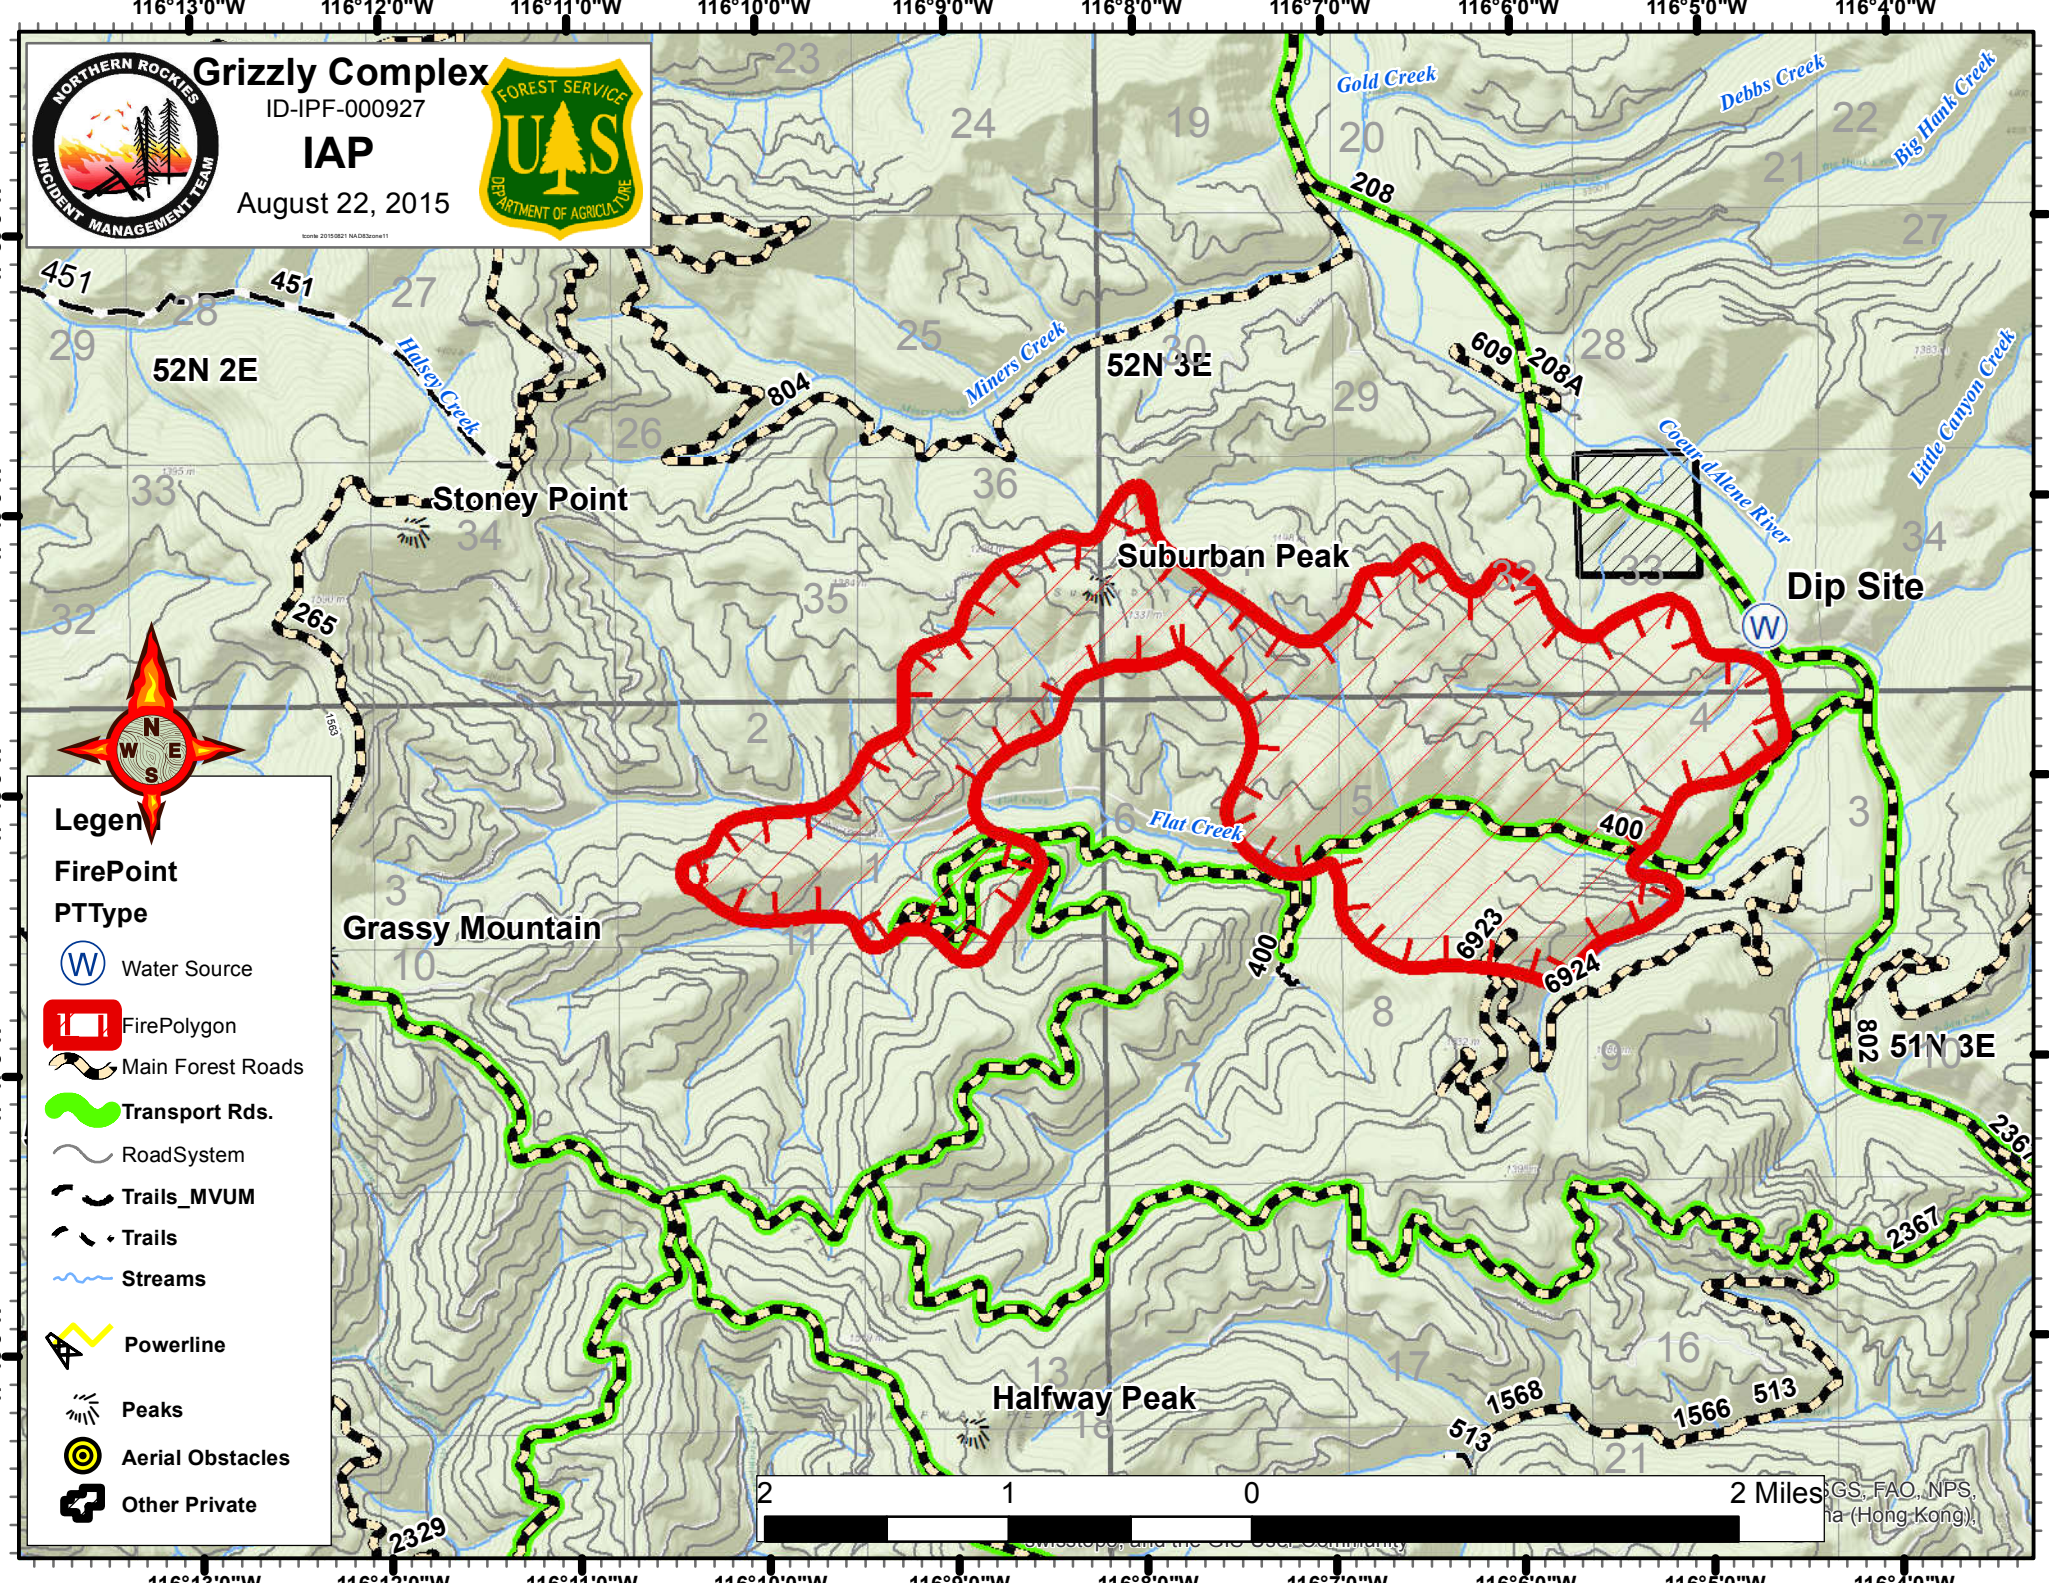

Grizzly Complex

ID-IPF-000927

IAP

August 22, 2015

- Legend**
- FirePoint**
- PTType**
- Water Source
 - Fire Polygon
 - Main Forest Roads
 - Transport Rds.
 - Road System
 - Trails_MVUM
 - Trails
 - Streams
 - Powerline
 - Peaks
 - Aerial Obstacles
 - Other Private

GS, FAO, NPS, IA (Hong Kong)