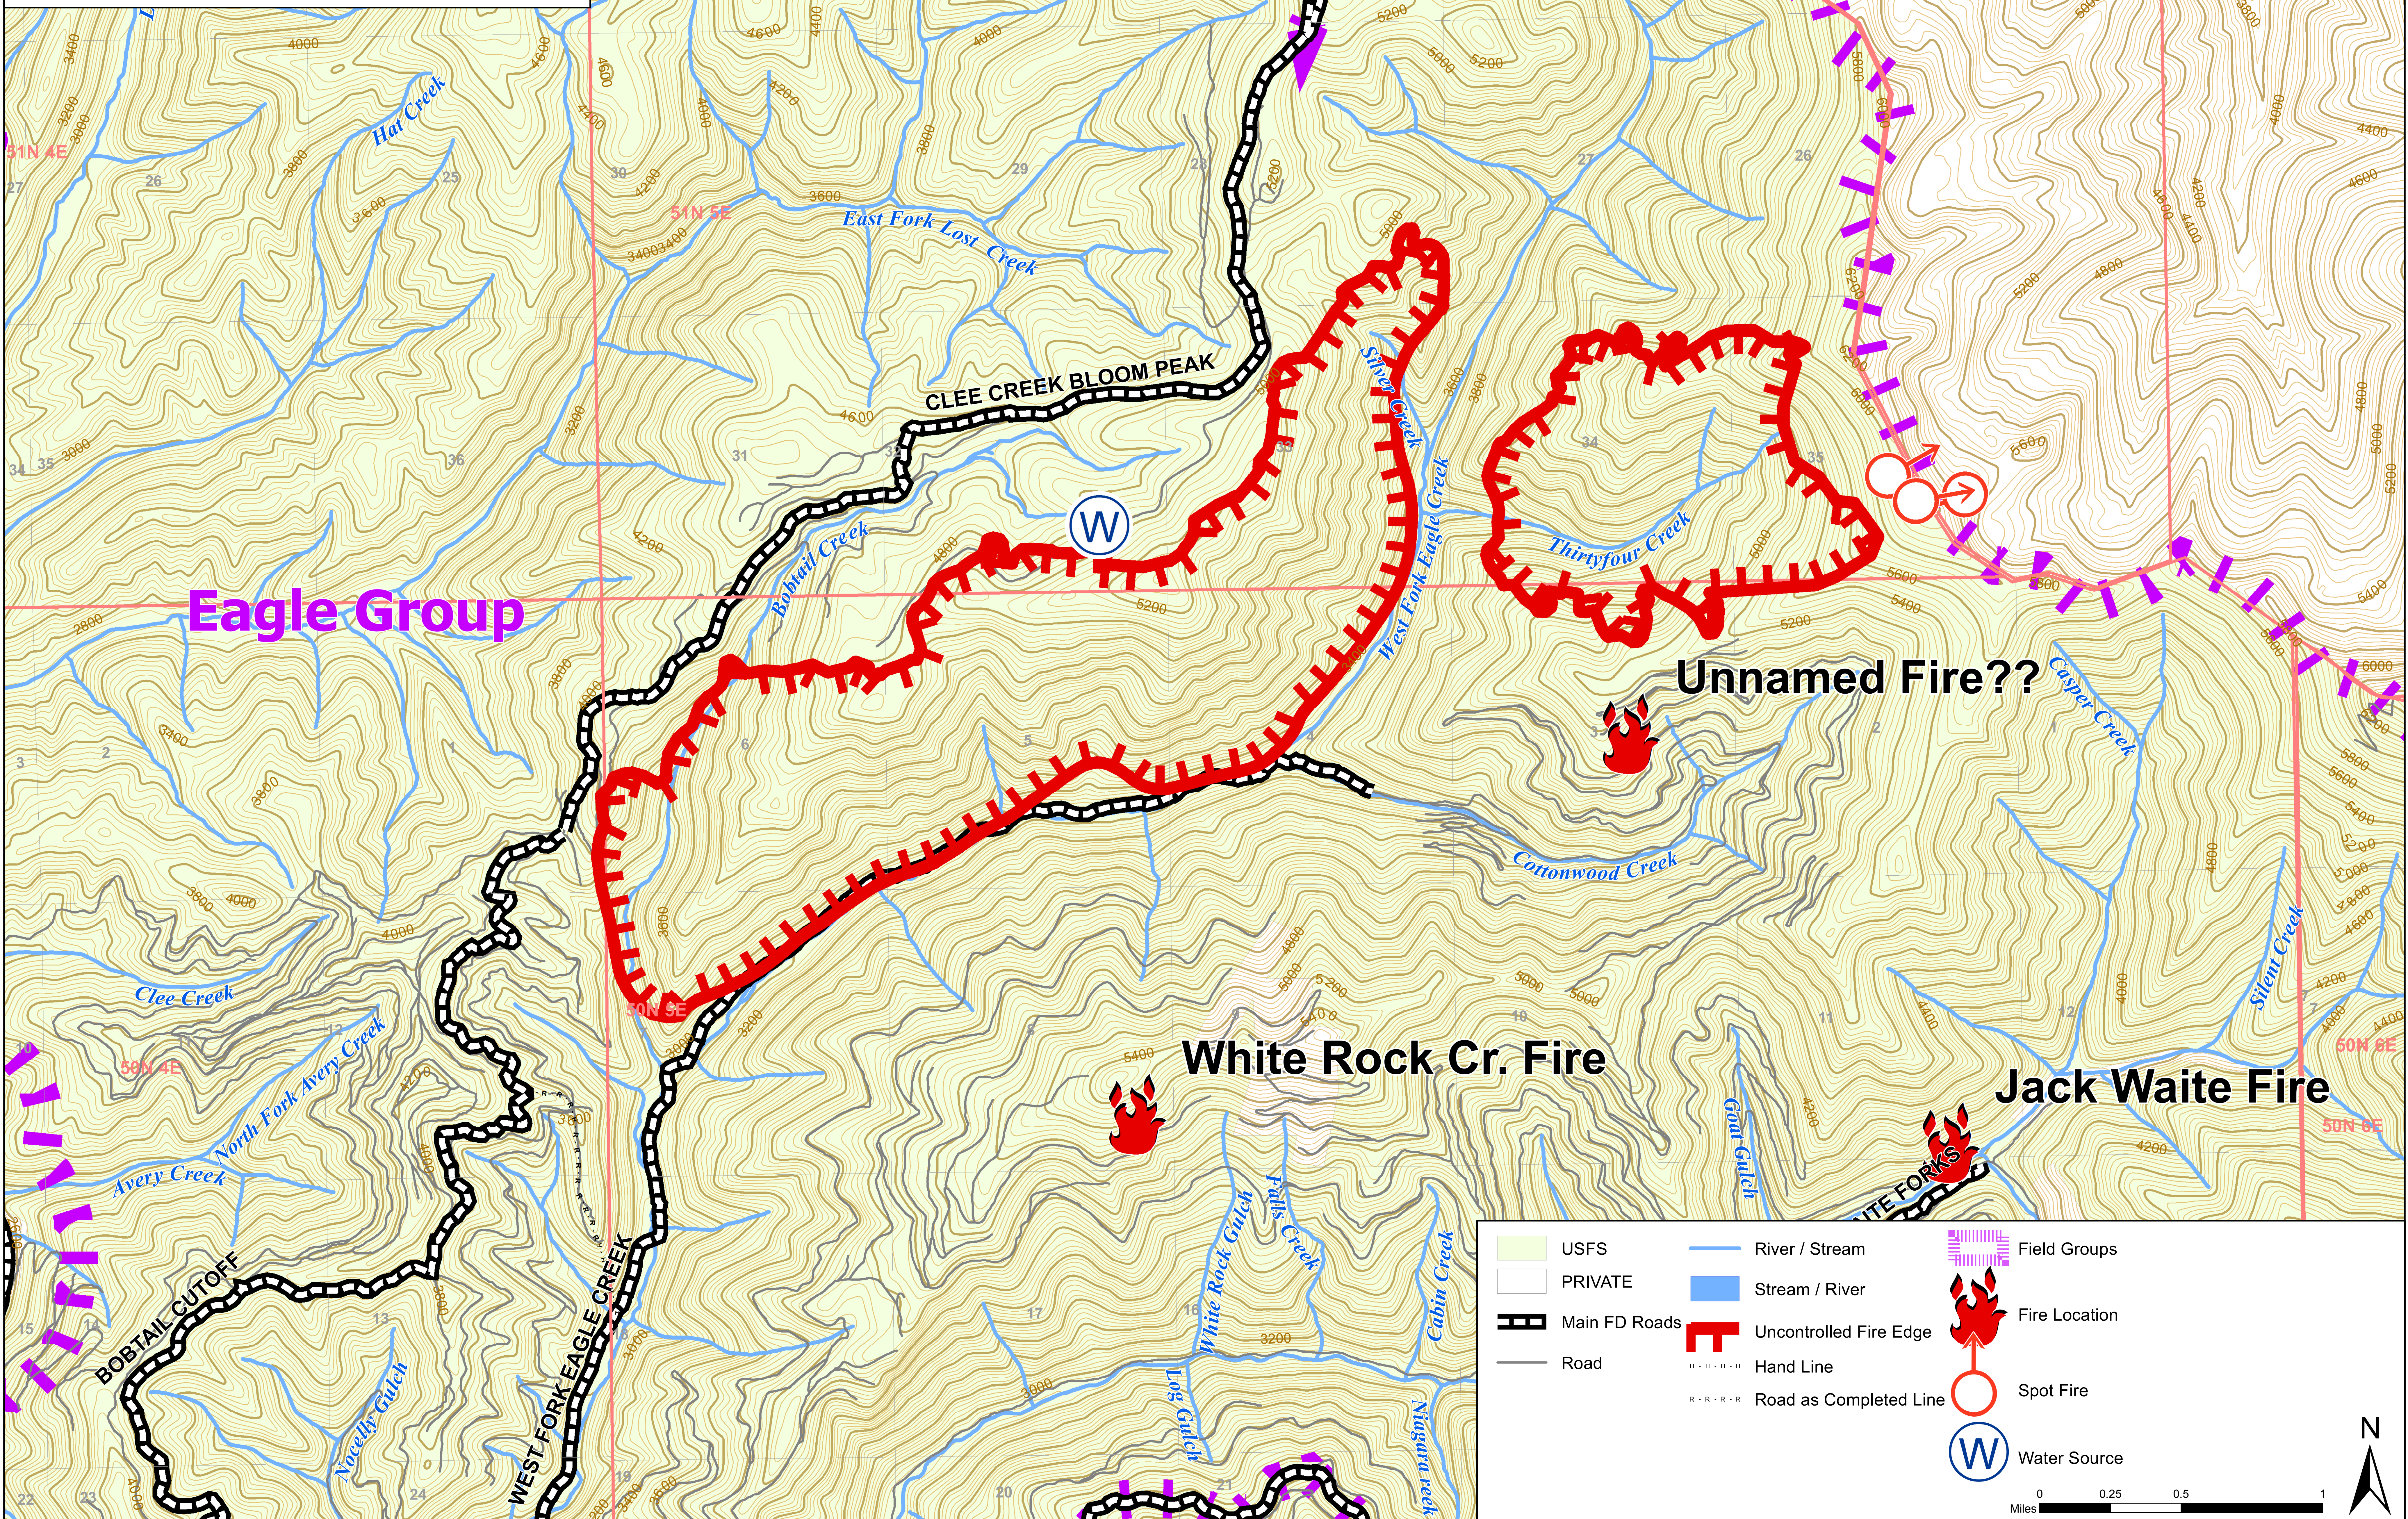

Grizzly Complex

ID-IPF-000927

South Bobtail Fire

Briefing Map

8/23/2015; Day Shift

6835 ac. on 20150821 @ 2340

USFS	River / Stream	Field Groups
PRIVATE	Stream / River	Fire Location
Main FD Roads	Uncontrolled Fire Edge	Spot Fire
Road	Hand Line	Water Source
	Road as Completed Line	