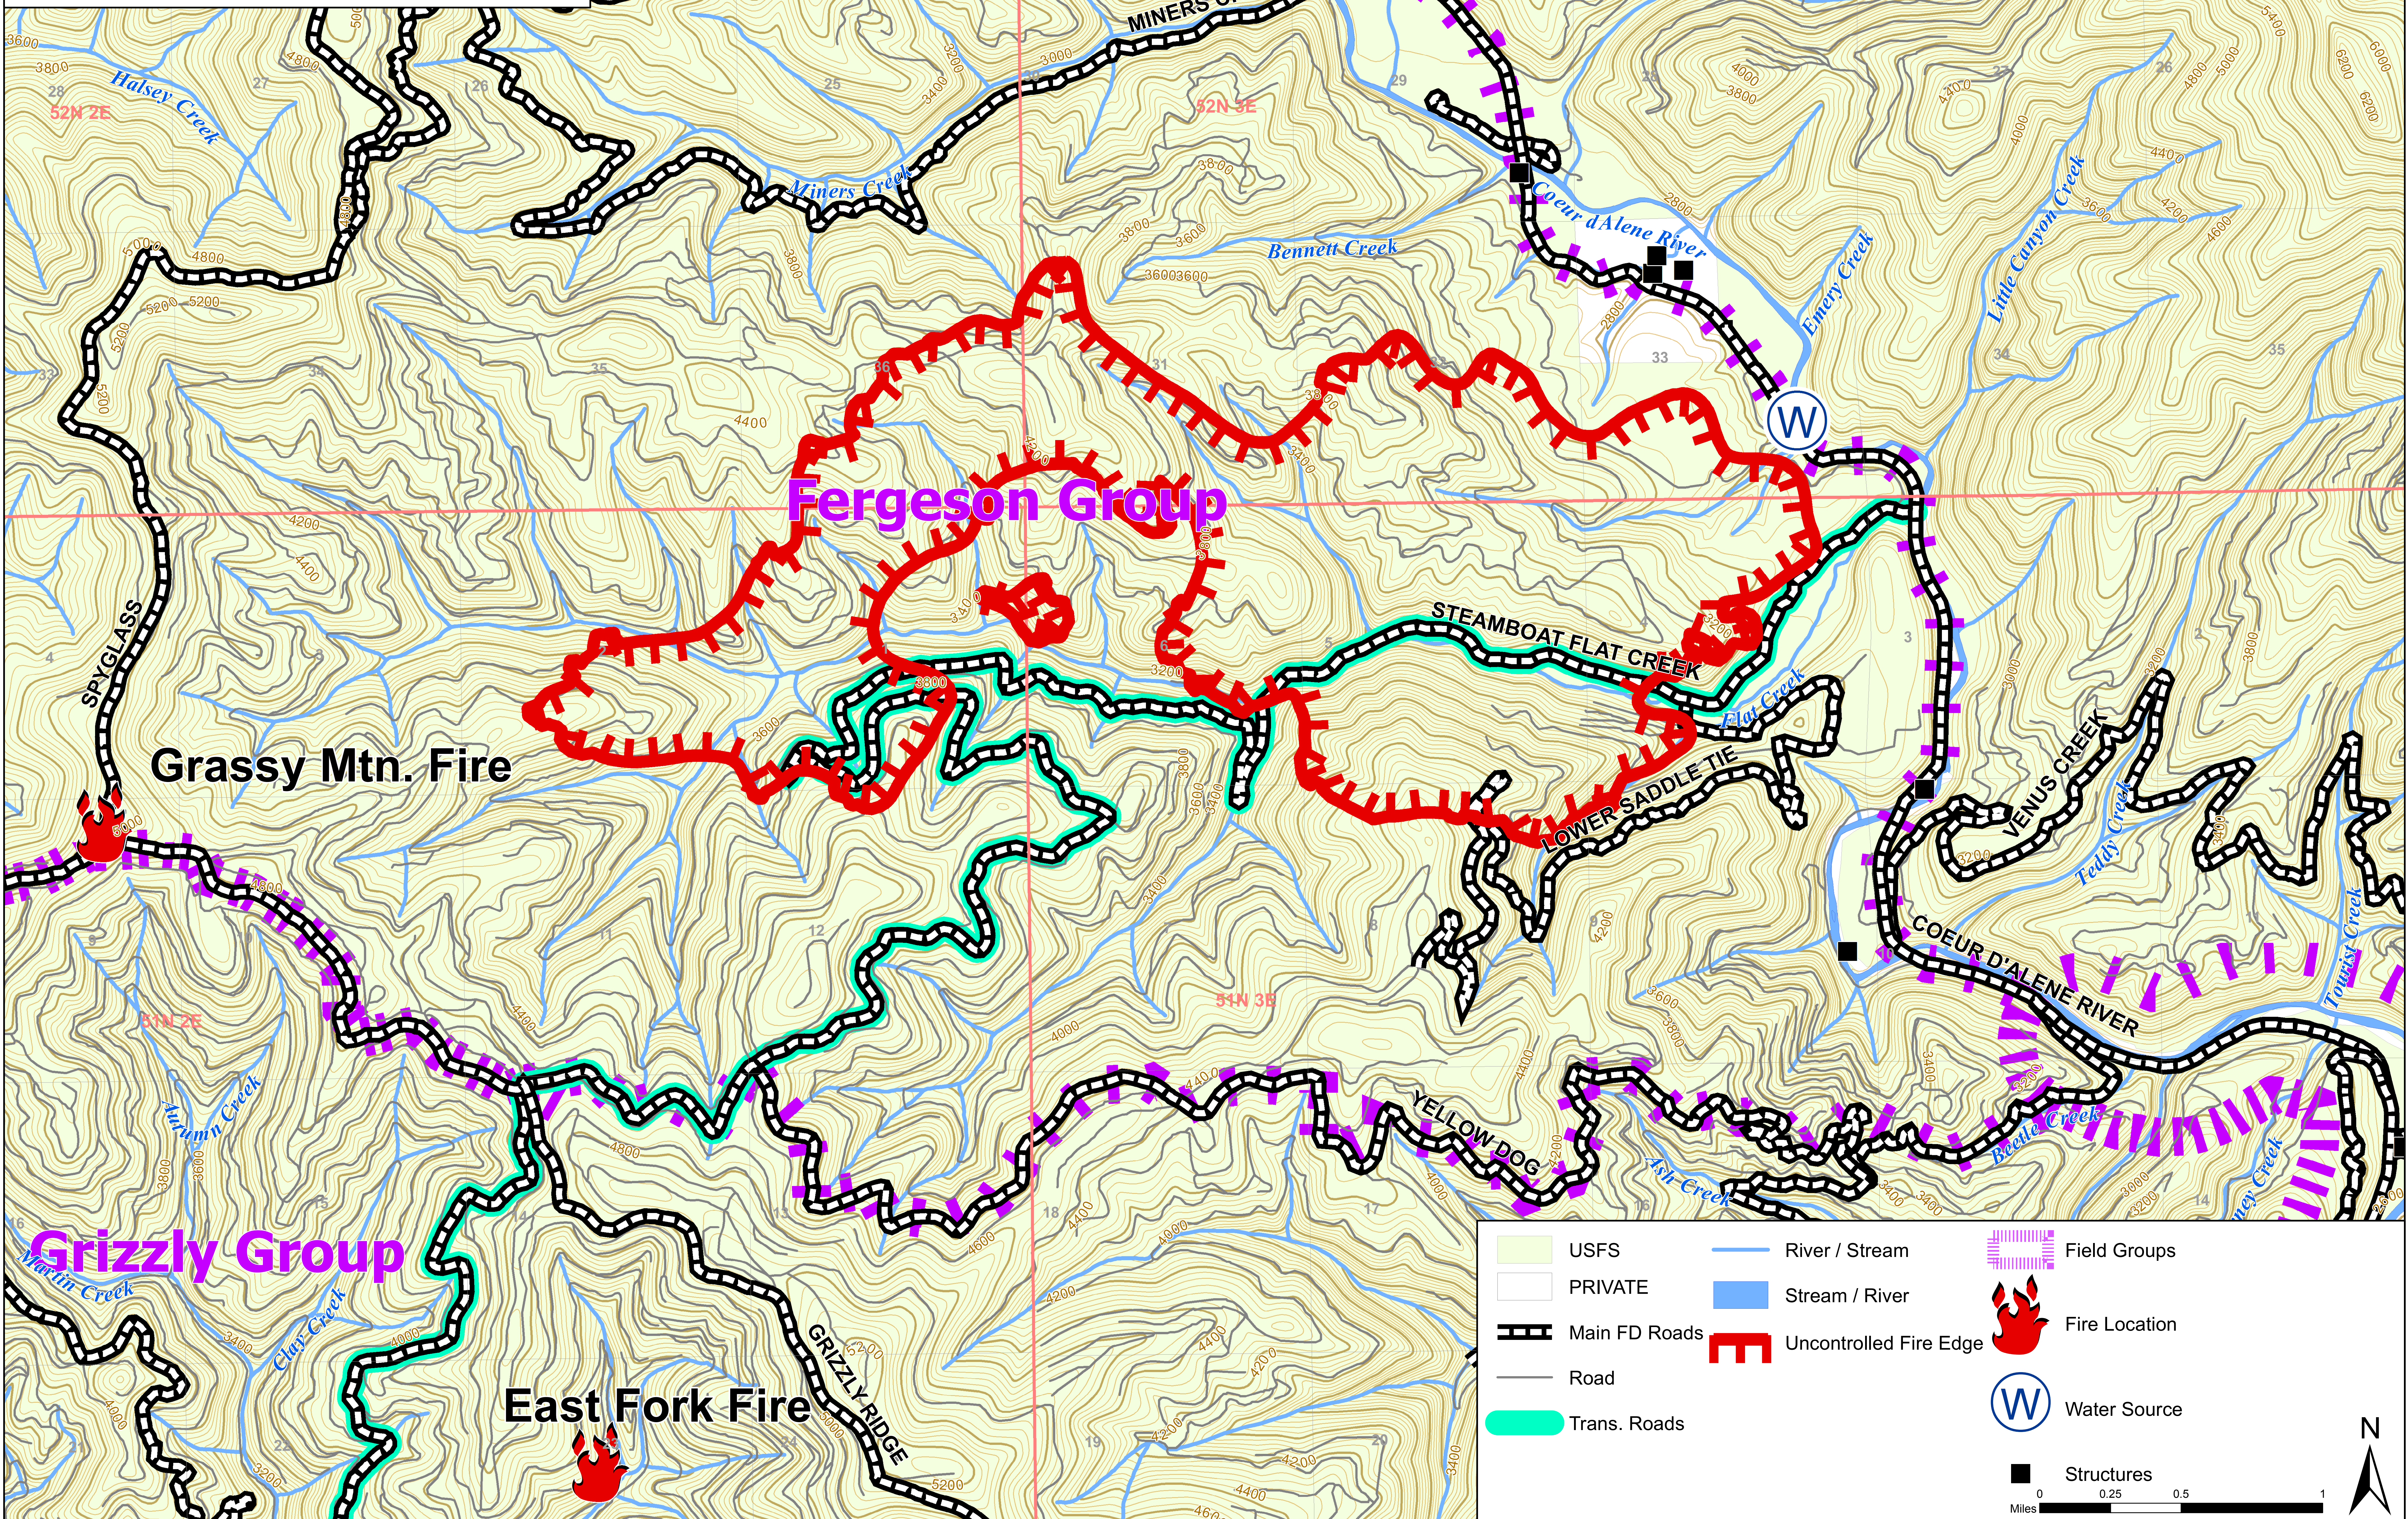

Grizzly Complex

ID-IPF-000927

Lower Flat Fire

Briefing Map

8/23/2015; Day Shift

6835 ac. on 20150821 @ 2340

Fergeson Group

Grassy Mtn. Fire

Grizzly Group

East Fork Fire

	USFS		River / Stream		Field Groups
	PRIVATE		Stream / River		Fire Location
	Main FD Roads		Uncontrolled Fire Edge		Water Source
	Road		0 0.25 0.5 1 Miles		N
	Trans. Roads				