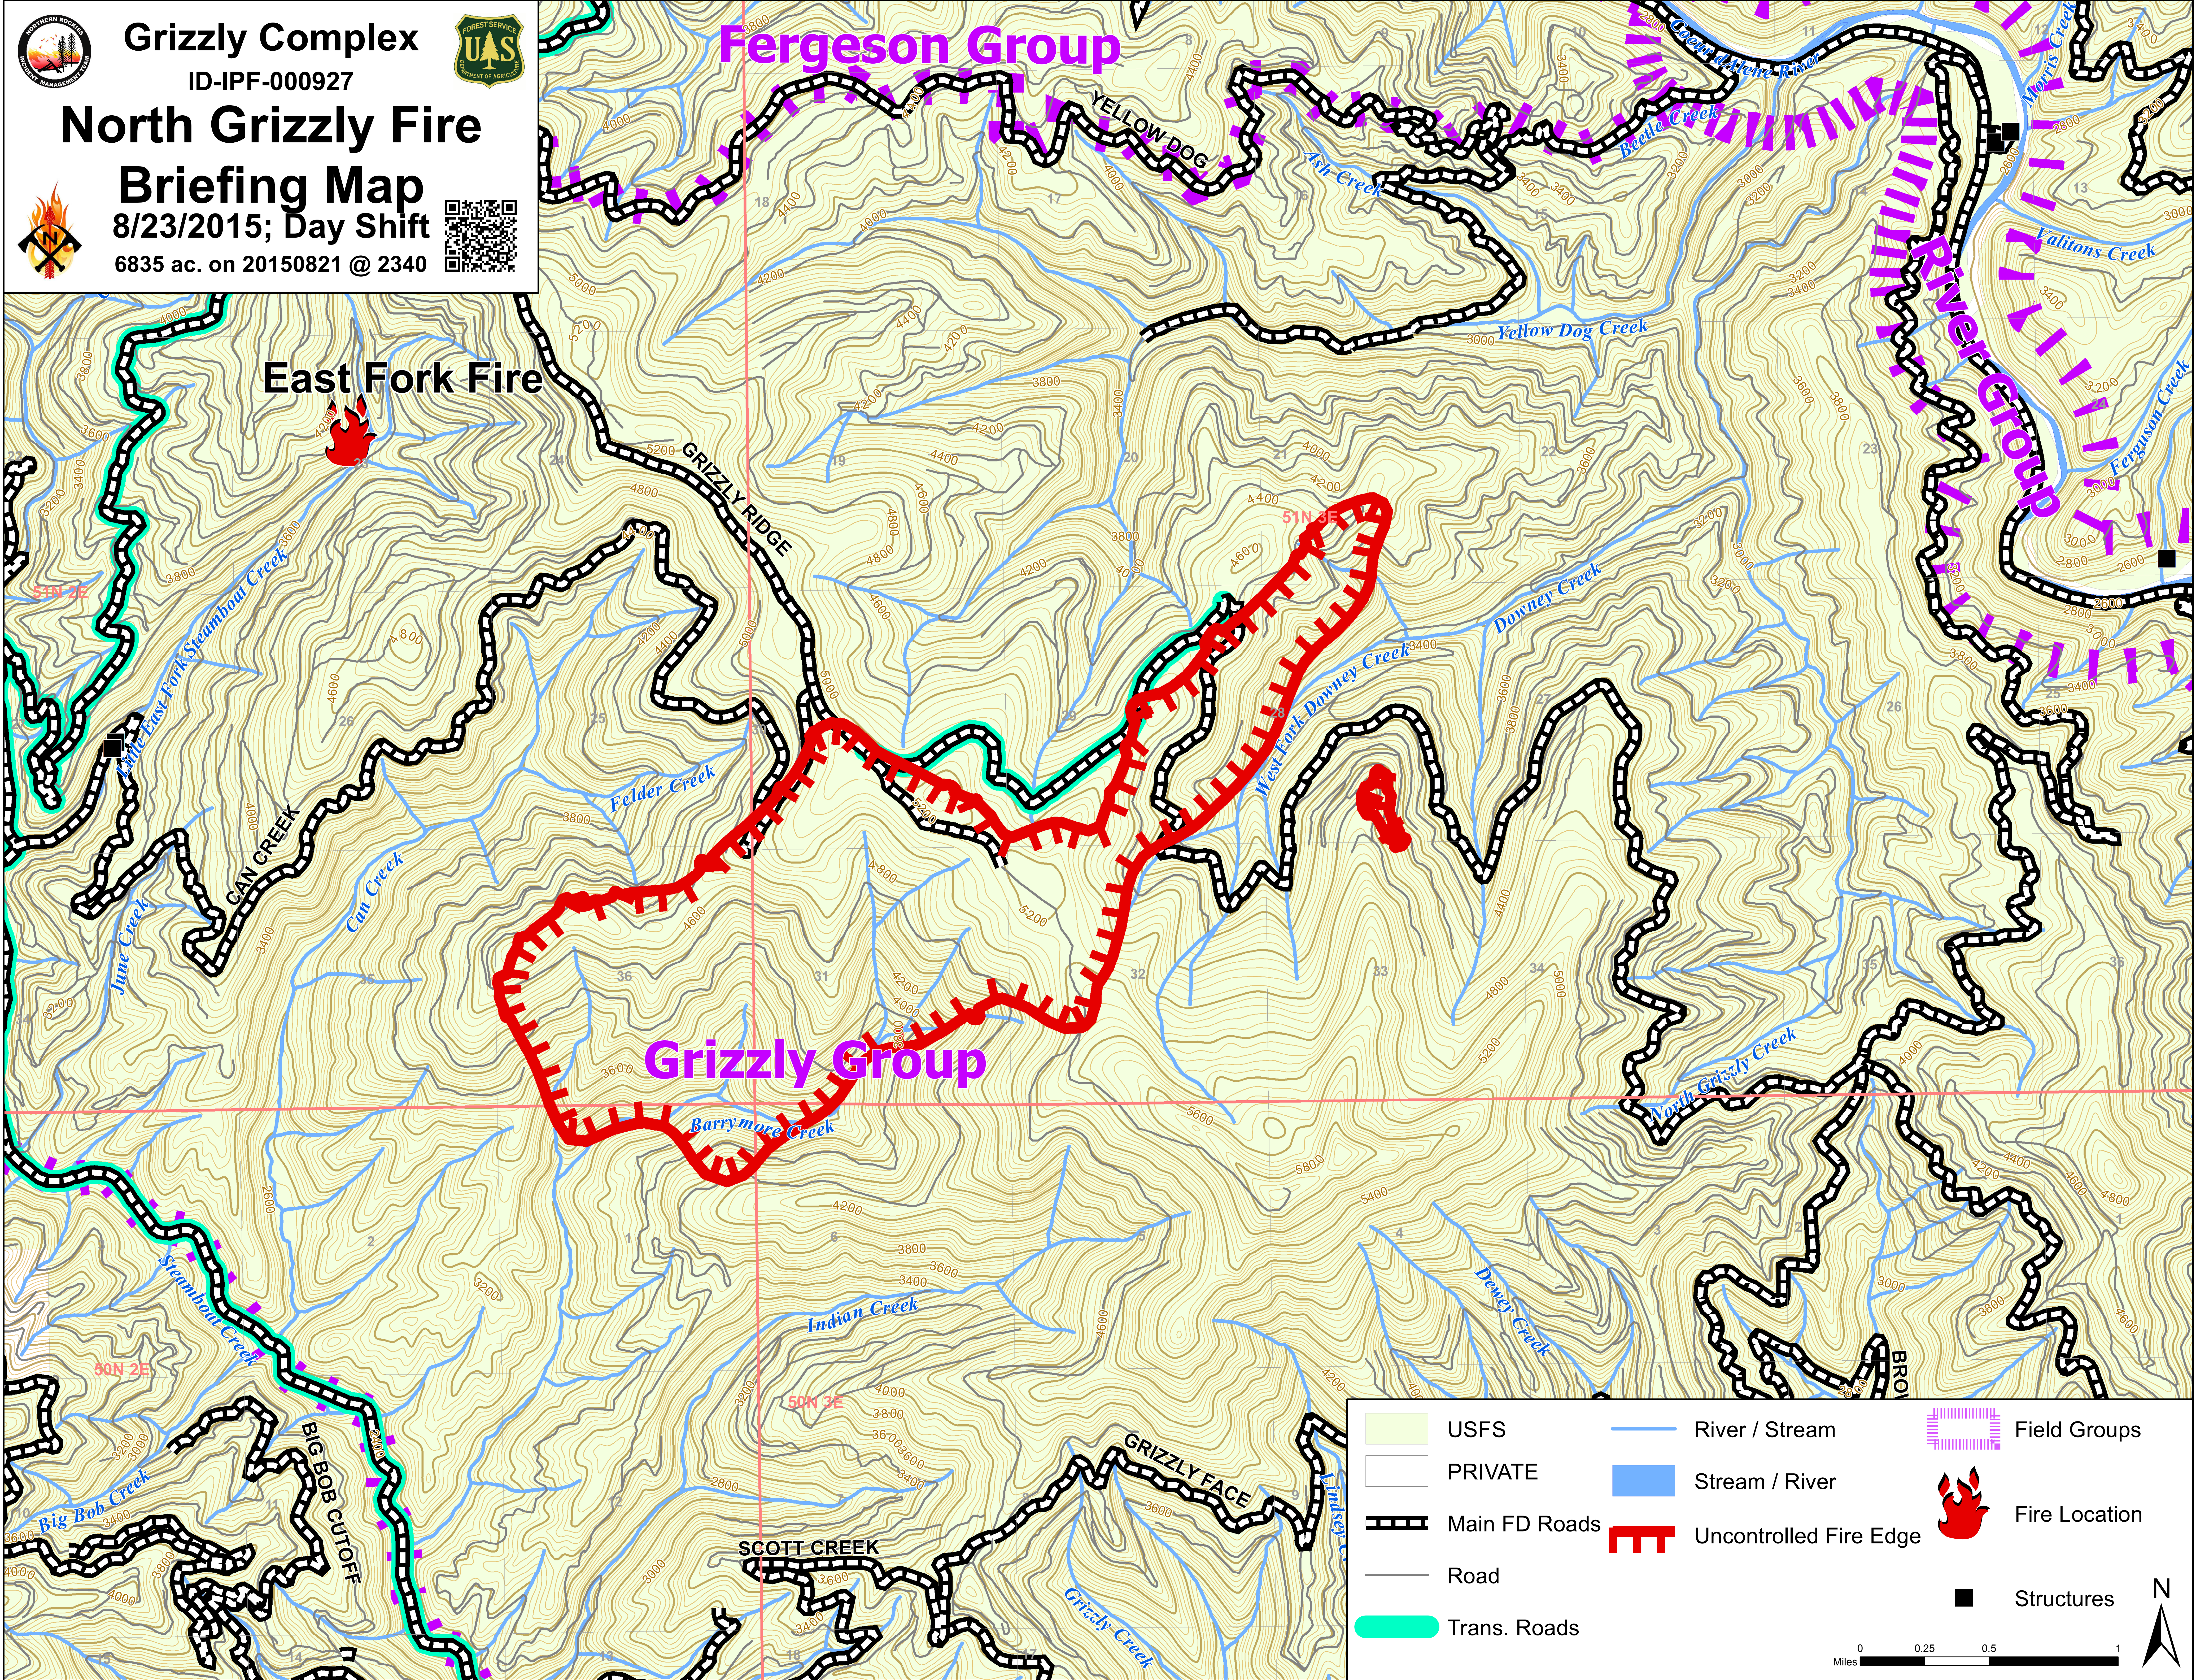

**Grizzly Complex**  
ID-IPF-000927

**North Grizzly Fire**  
Briefing Map  
8/23/2015; Day Shift  
6835 ac. on 20150821 @ 2340

	USFS		River / Stream		Field Groups
	PRIVATE		Stream / River		Fire Location
	Main FD Roads		Uncontrolled Fire Edge		Structures
	Road				
	Trans. Roads				

0 0.25 0.5 1  
Miles