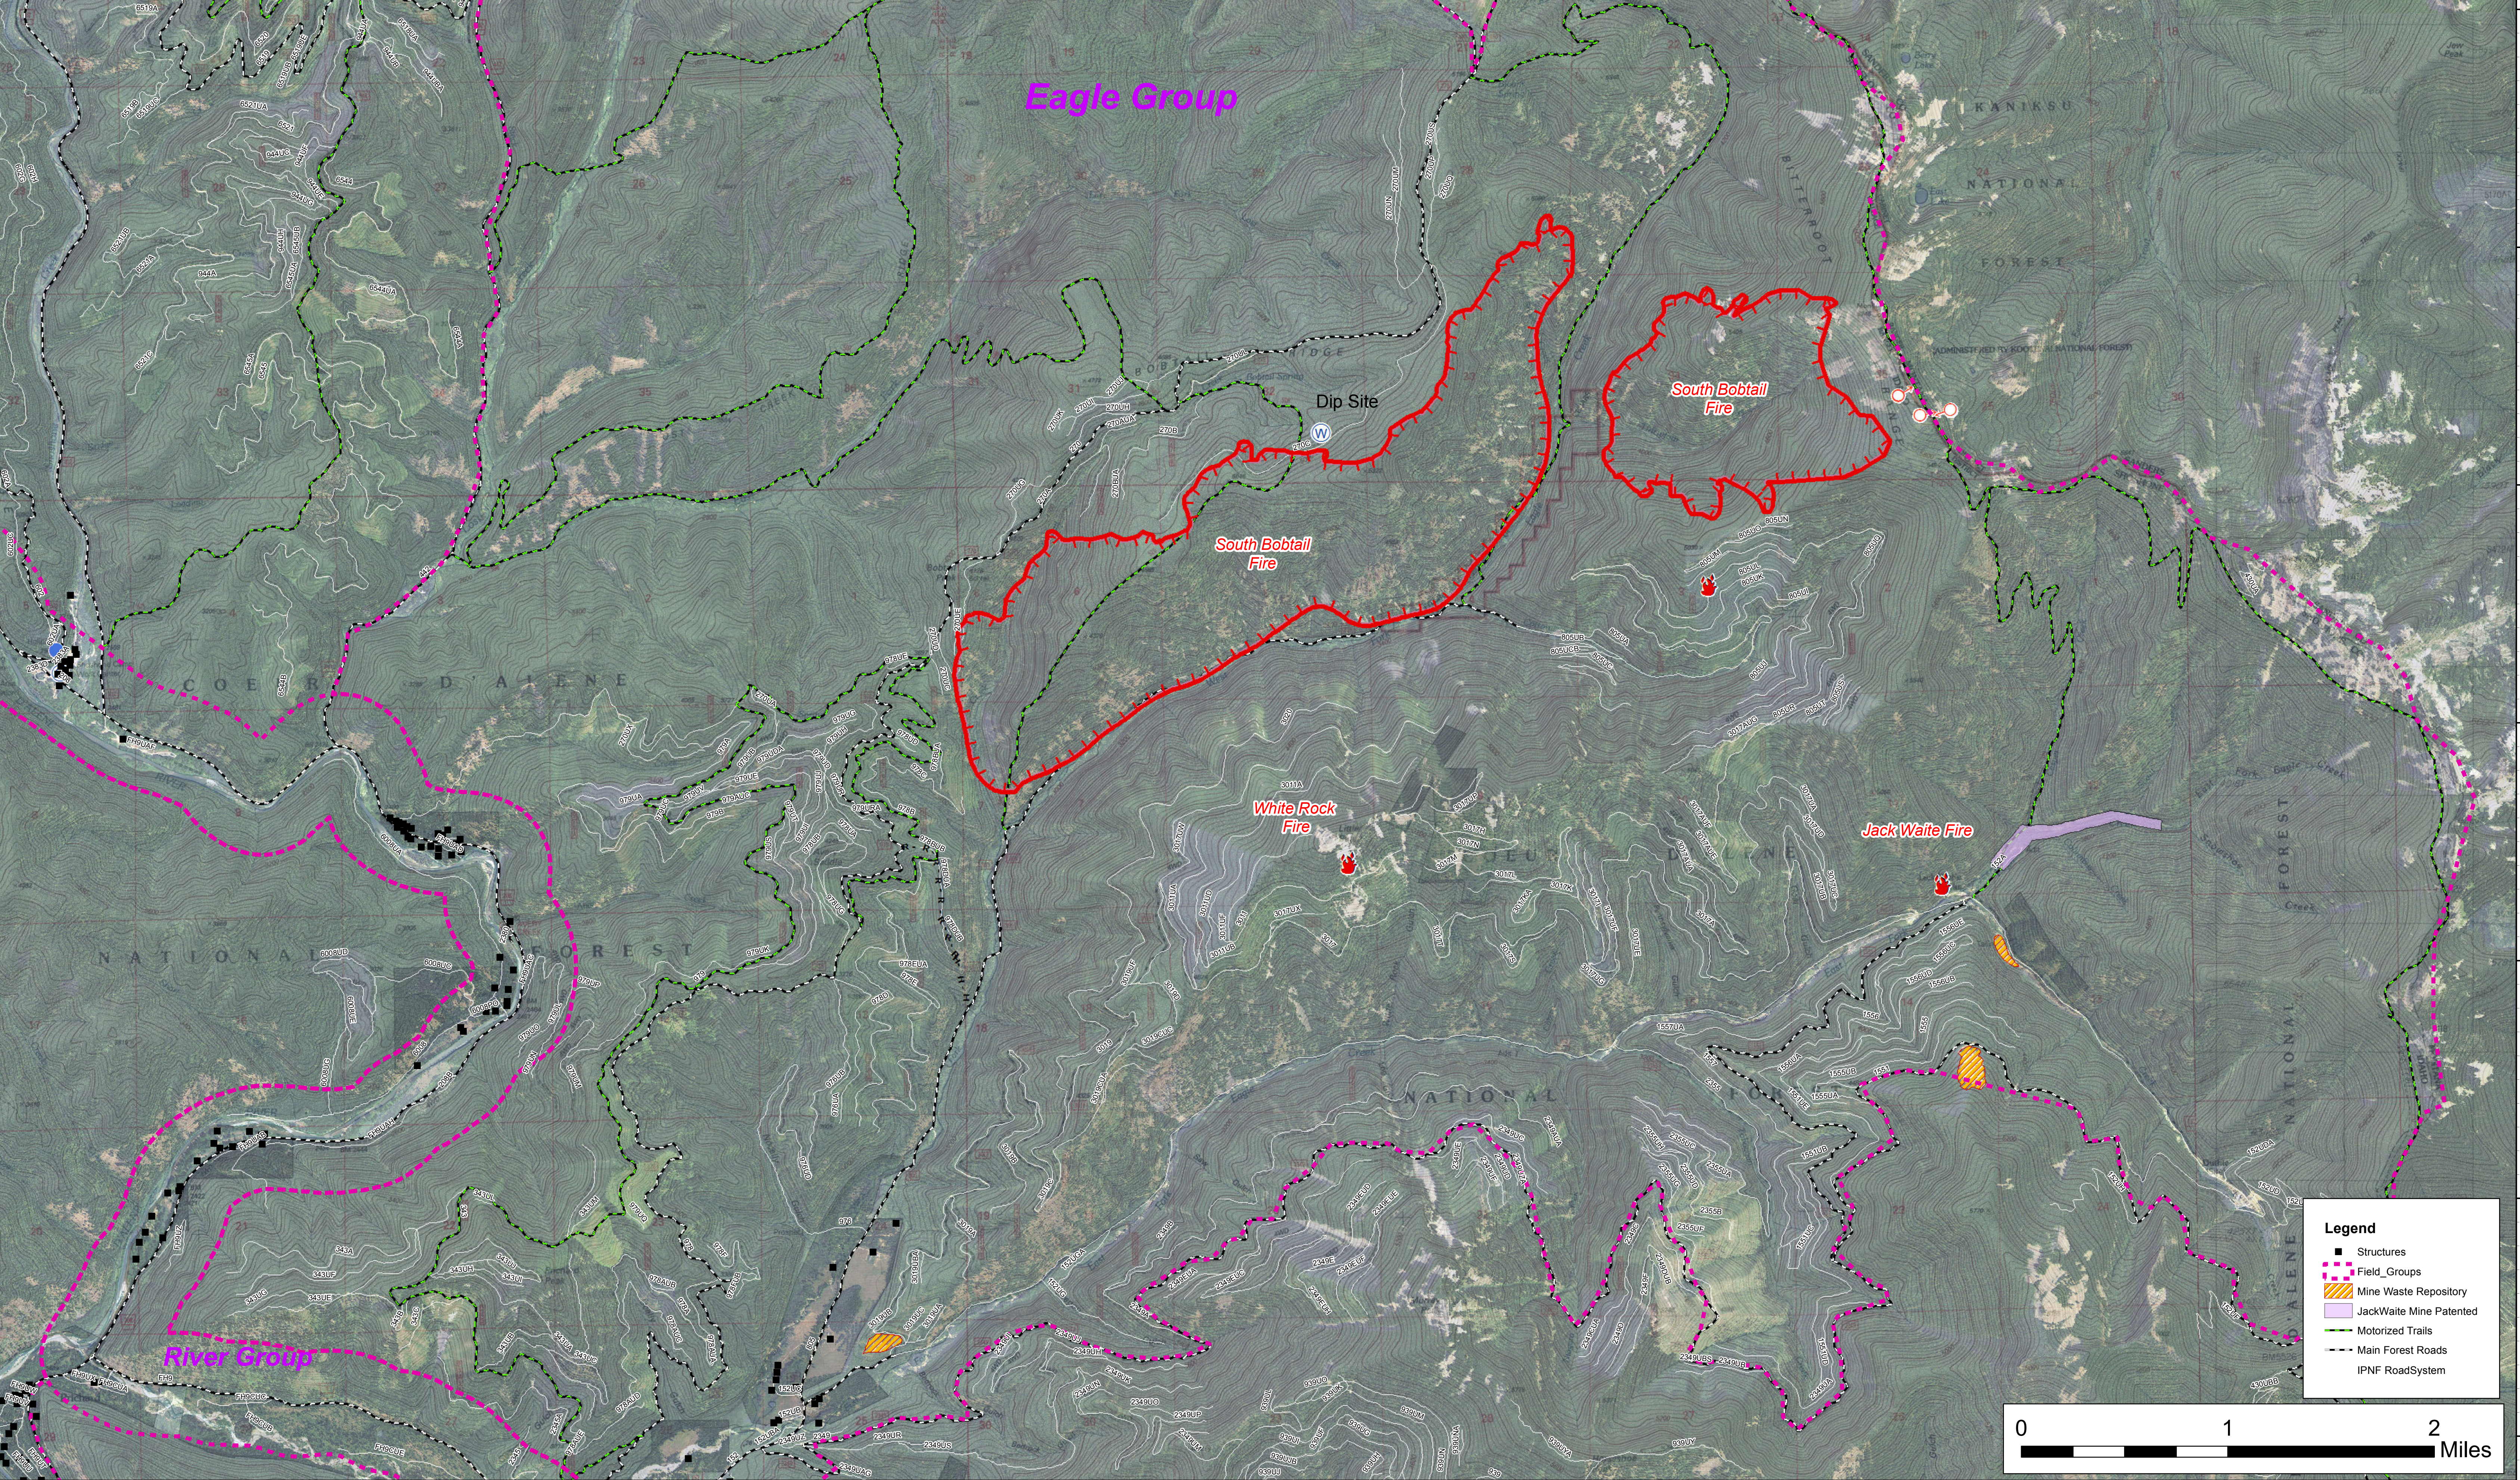

115°58'0"W 115°57'0"W 115°56'0"W 115°55'0"W 115°54'0"W 115°53'0"W 115°52'0"W 115°51'0"W 115°50'0"W 115°49'0"W 115°48'0"W 115°47'0"W 115°46'0"W 115°45'0"W 115°44'0"W 115°43'0"W

Grizzly Complex  
DIVS Map  
8/23/2015  
Eagle Grp - South Bobtail Fire

**Legend**

- Structures
- ▨ Field\_Groups
- ▨ Mine Waste Repository
- ▨ JackWaite Mine Patented
- Motorized Trails
- Main Forest Roads
- IPNF RoadSystem

115°58'0"W 115°57'0"W 115°56'0"W 115°55'0"W 115°54'0"W 115°53'0"W 115°52'0"W 115°51'0"W 115°50'0"W 115°49'0"W 115°48'0"W 115°47'0"W 115°46'0"W 115°45'0"W 115°44'0"W