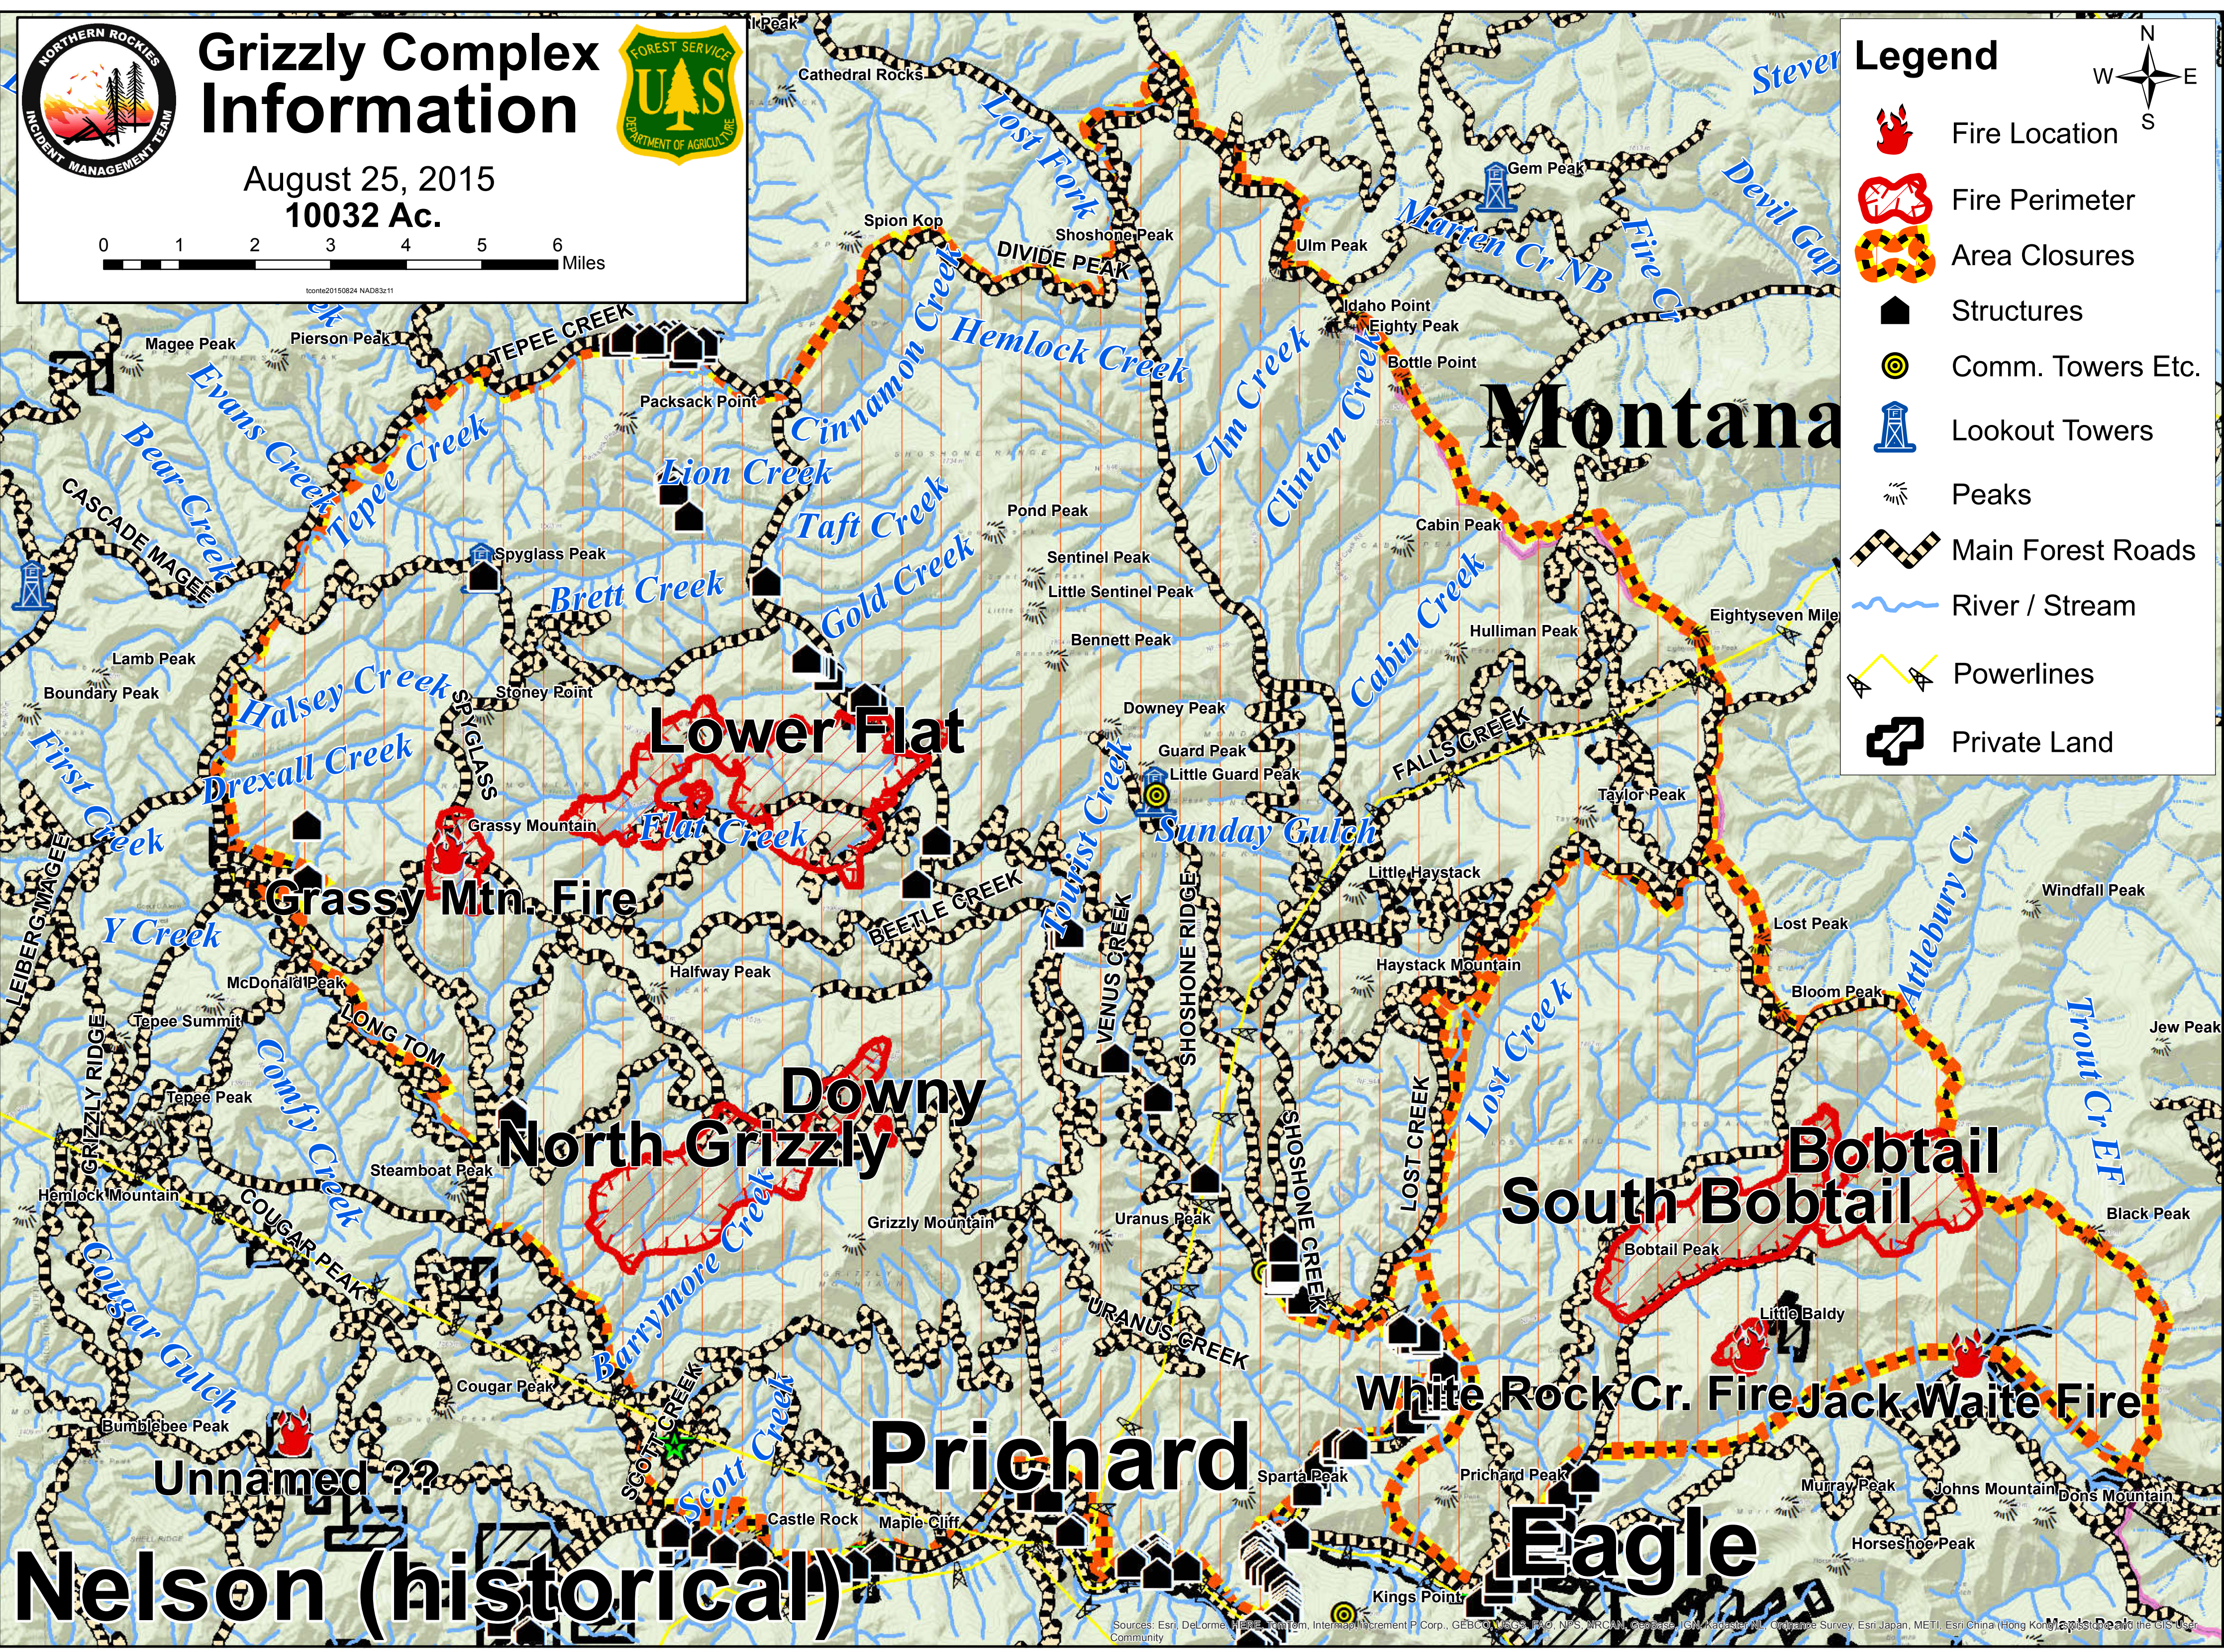

Grizzly Complex Information

August 25, 2015
10032 Ac.

Icon10150824 NAD83r11

Legend

- Fire Location
- Fire Perimeter
- Area Closures
- Structures
- Comm. Towers Etc.
- Lookout Towers
- Peaks
- Main Forest Roads
- River / Stream
- Powerlines
- Private Land

Nelson (historical)

Grassy Mtn. Fire

Downy North Grizzly

South Bobtail

Prichard

White Rock Cr. Fire Jack Waite Fire

Eagle

Sources: Esri, DeLorme, HERE, Intermap, increment P Corp., GEBCO, USGS, FAO, NPS, NRCAN, Esri, IGN, GEBCO, Esri, Japan, METI, Esri, China (Hong Kong), Swisstopo, Mapbox Community