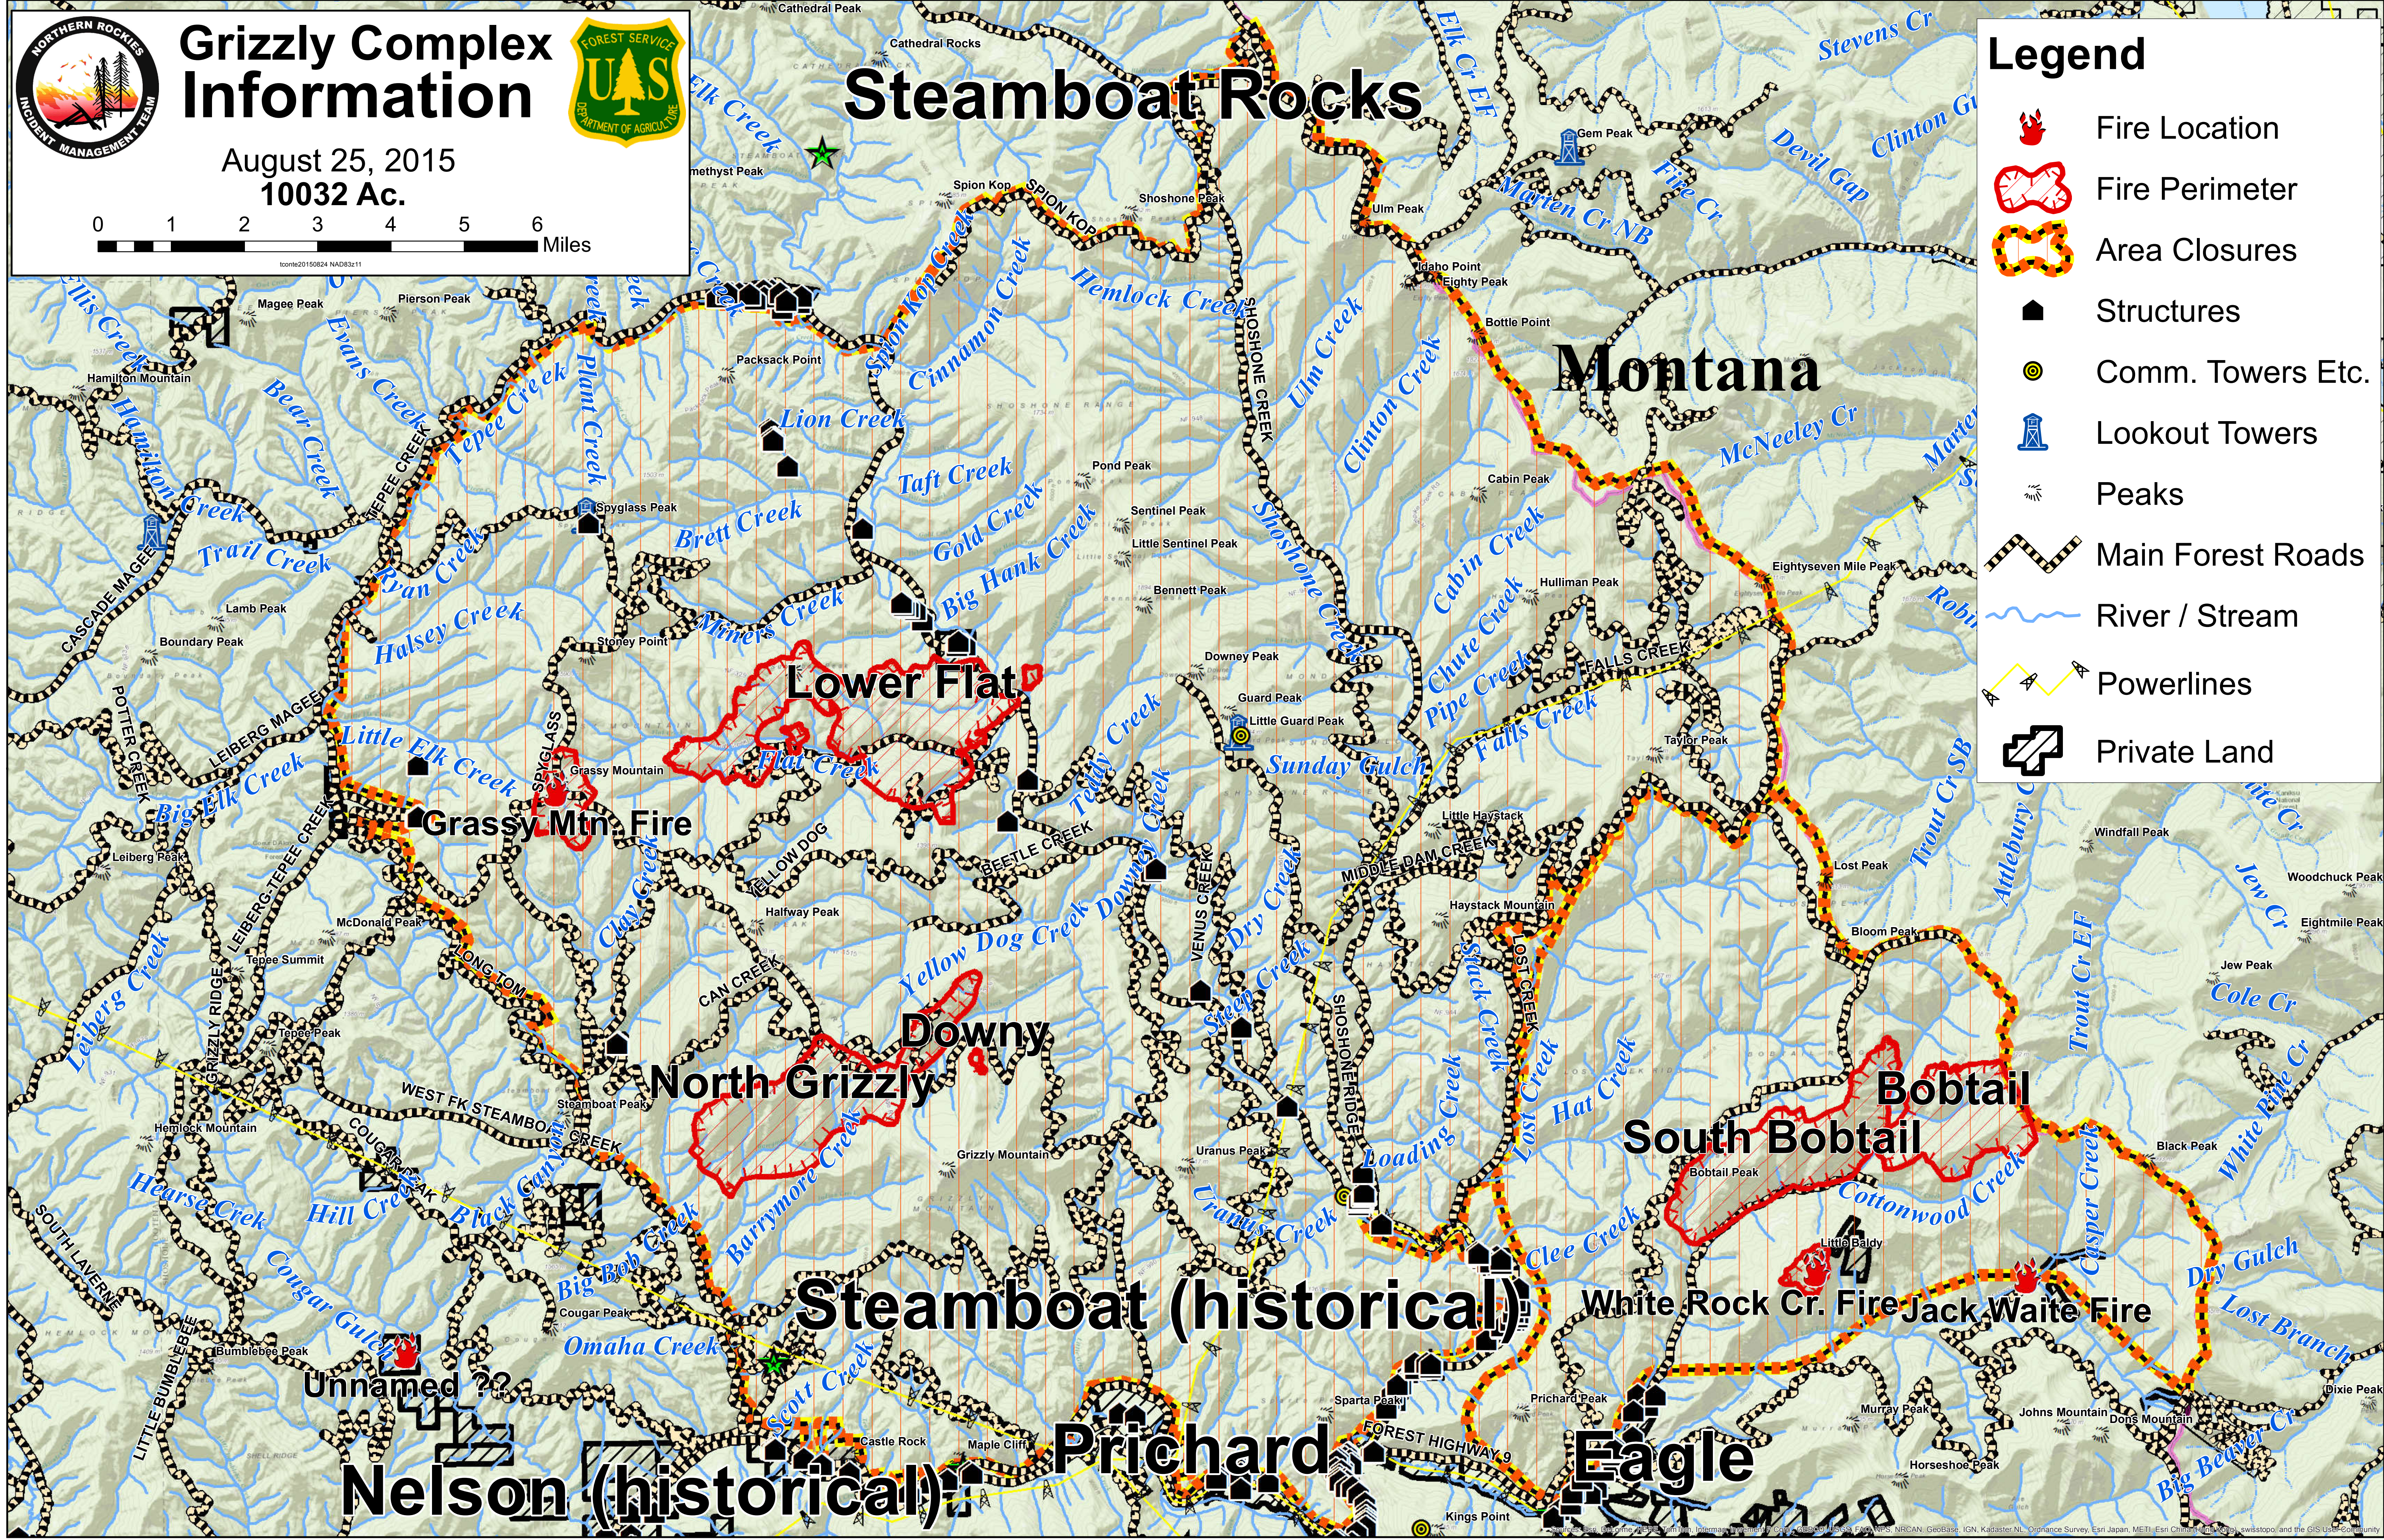

Grizzly Complex Information

August 25, 2015
10032 Ac.

Steamboat Rocks

Legend

- Fire Location
- Fire Perimeter
- Area Closures
- Structures
- Comm. Towers Etc.
- Lookout Towers
- Peaks
- Main Forest Roads
- River / Stream
- Powerlines
- Private Land

Map data provided by Esri, DeLorme, GeoEye, IGN, GeoEye, Mapbox, Swisstopo, and the GIS User Community