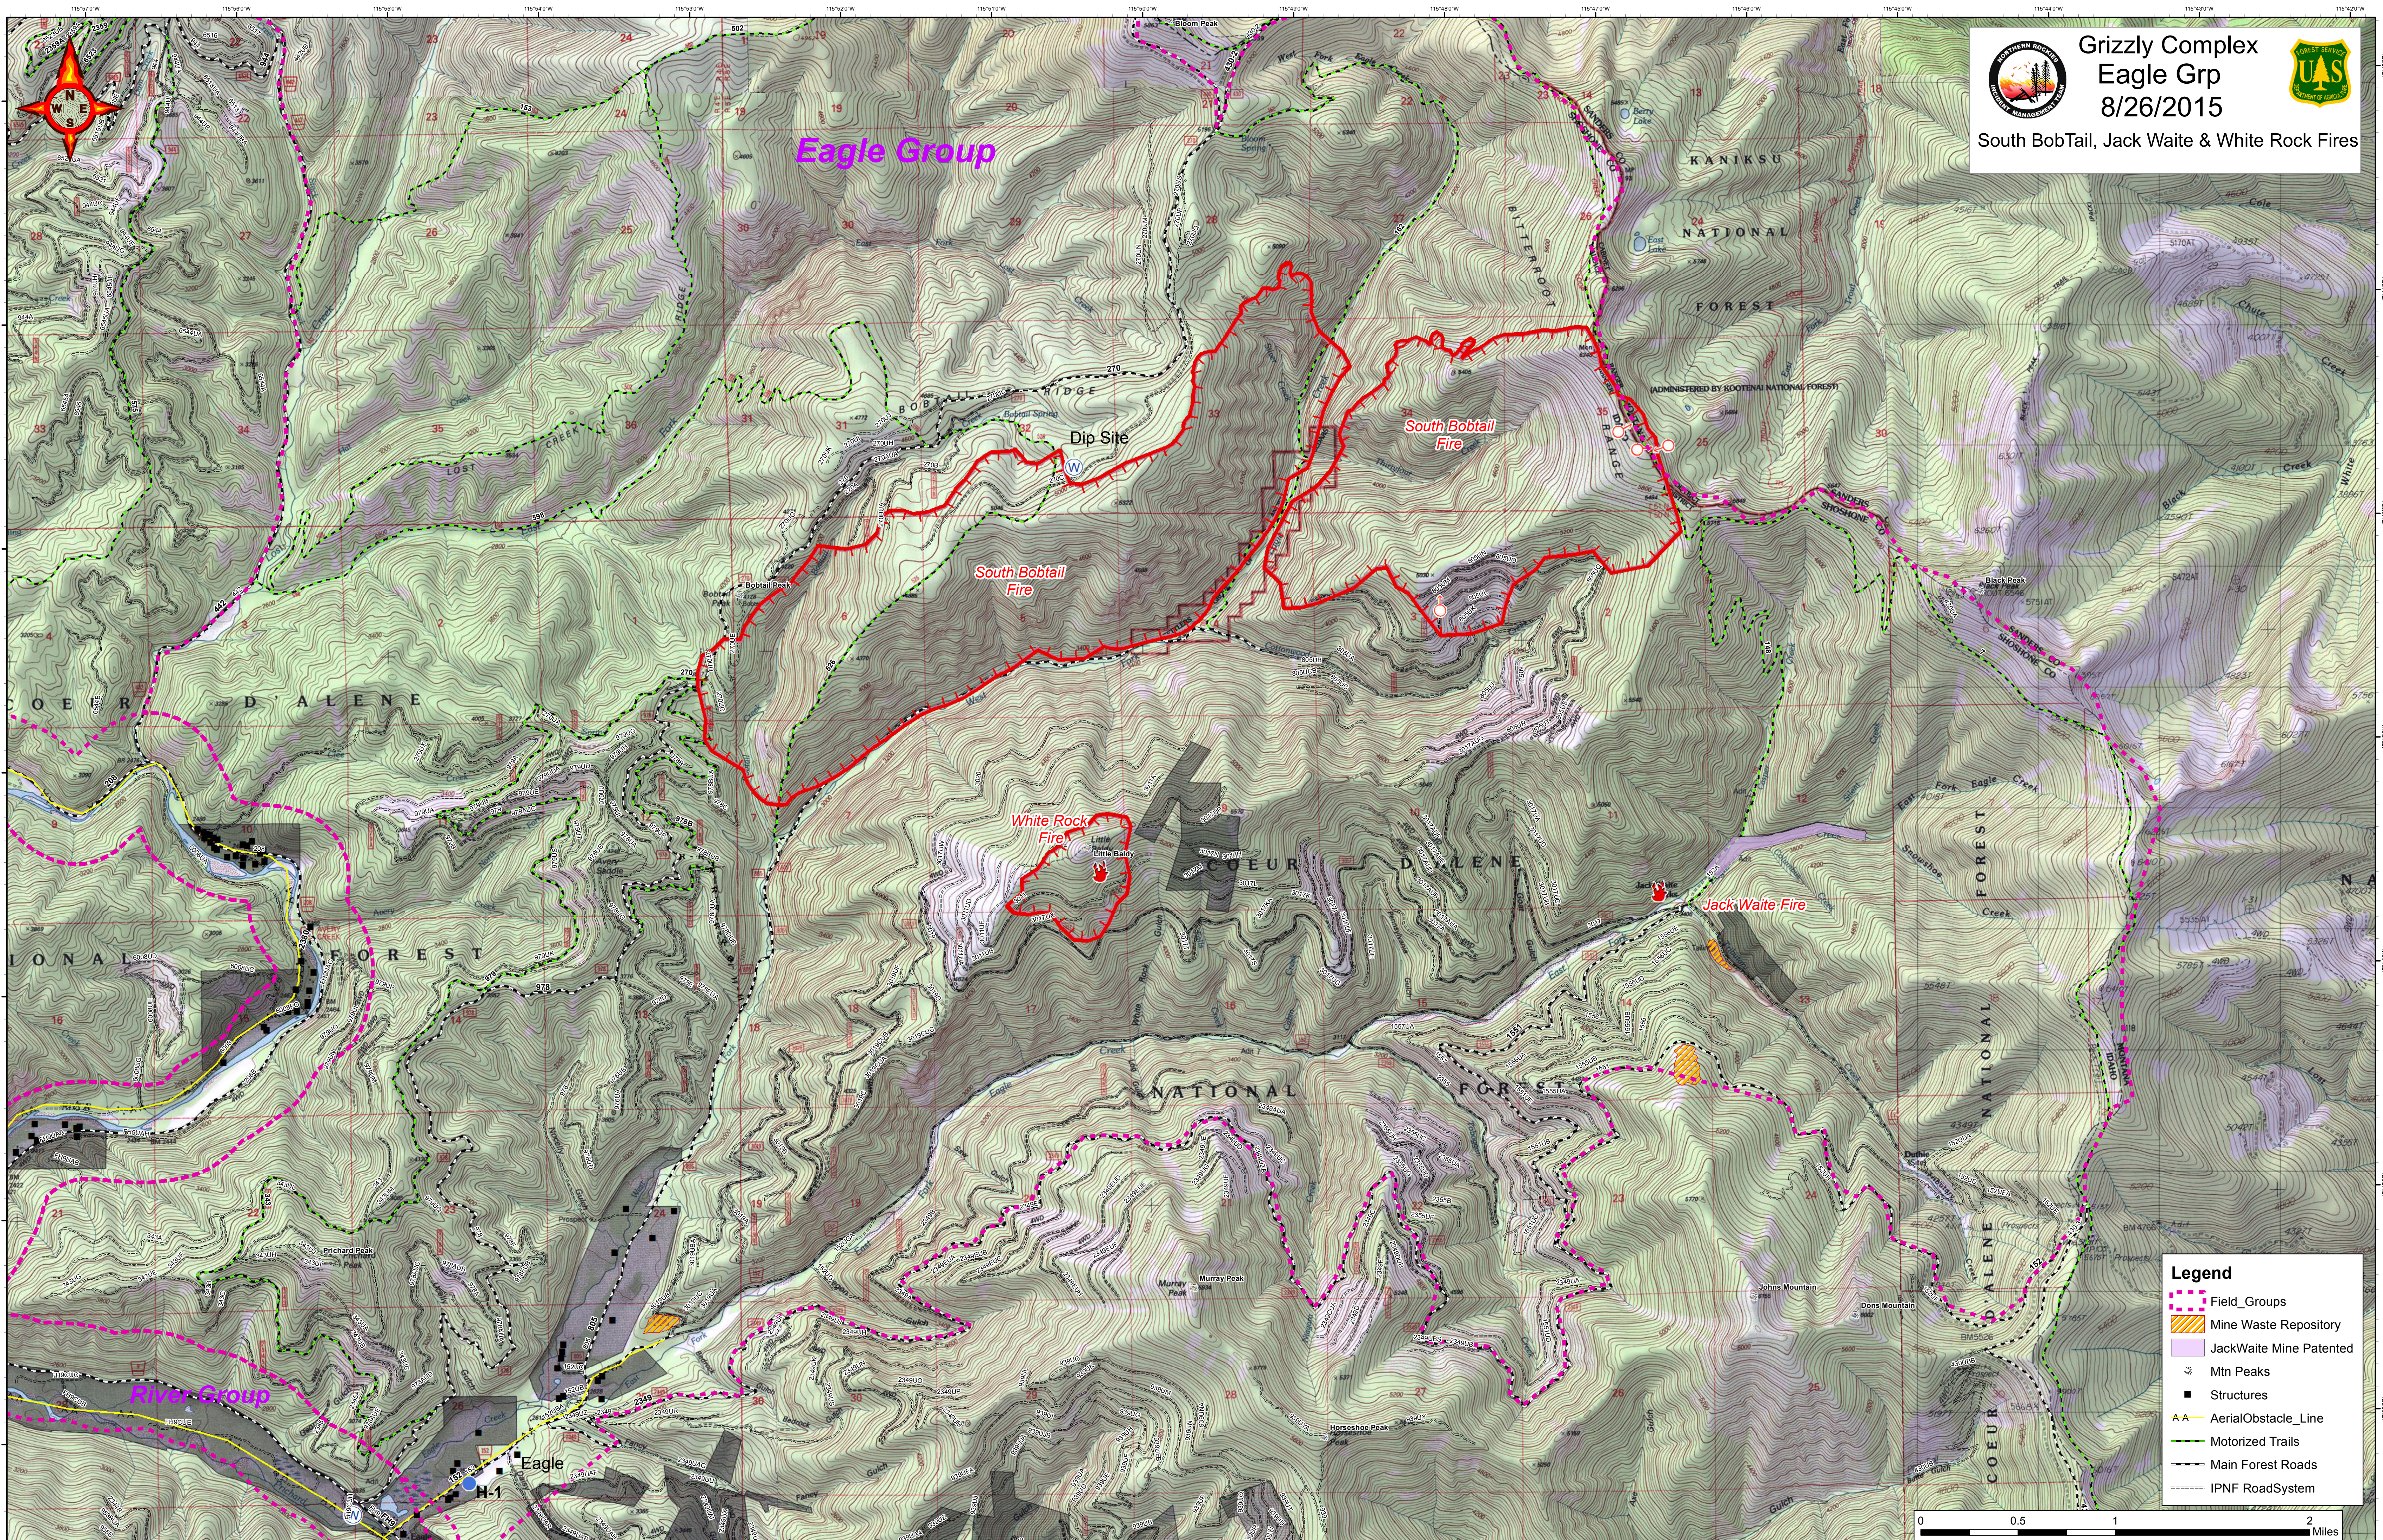

Grizzly Complex  
Eagle Grp  
8/26/2015

South BobTail, Jack Waite & White Rock Fires

Eagle Group

South Bobtail Fire

South Bobtail Fire

White Rock Fire

Jack Waite Fire

River Group

**Legend**

- Field\_Groups
- Mine Waste Repository
- JackWaite Mine Patented
- Mtn Peaks
- Structures
- AerialObstacle\_Line
- Motorized Trails
- Main Forest Roads
- IPNF RoadSystem