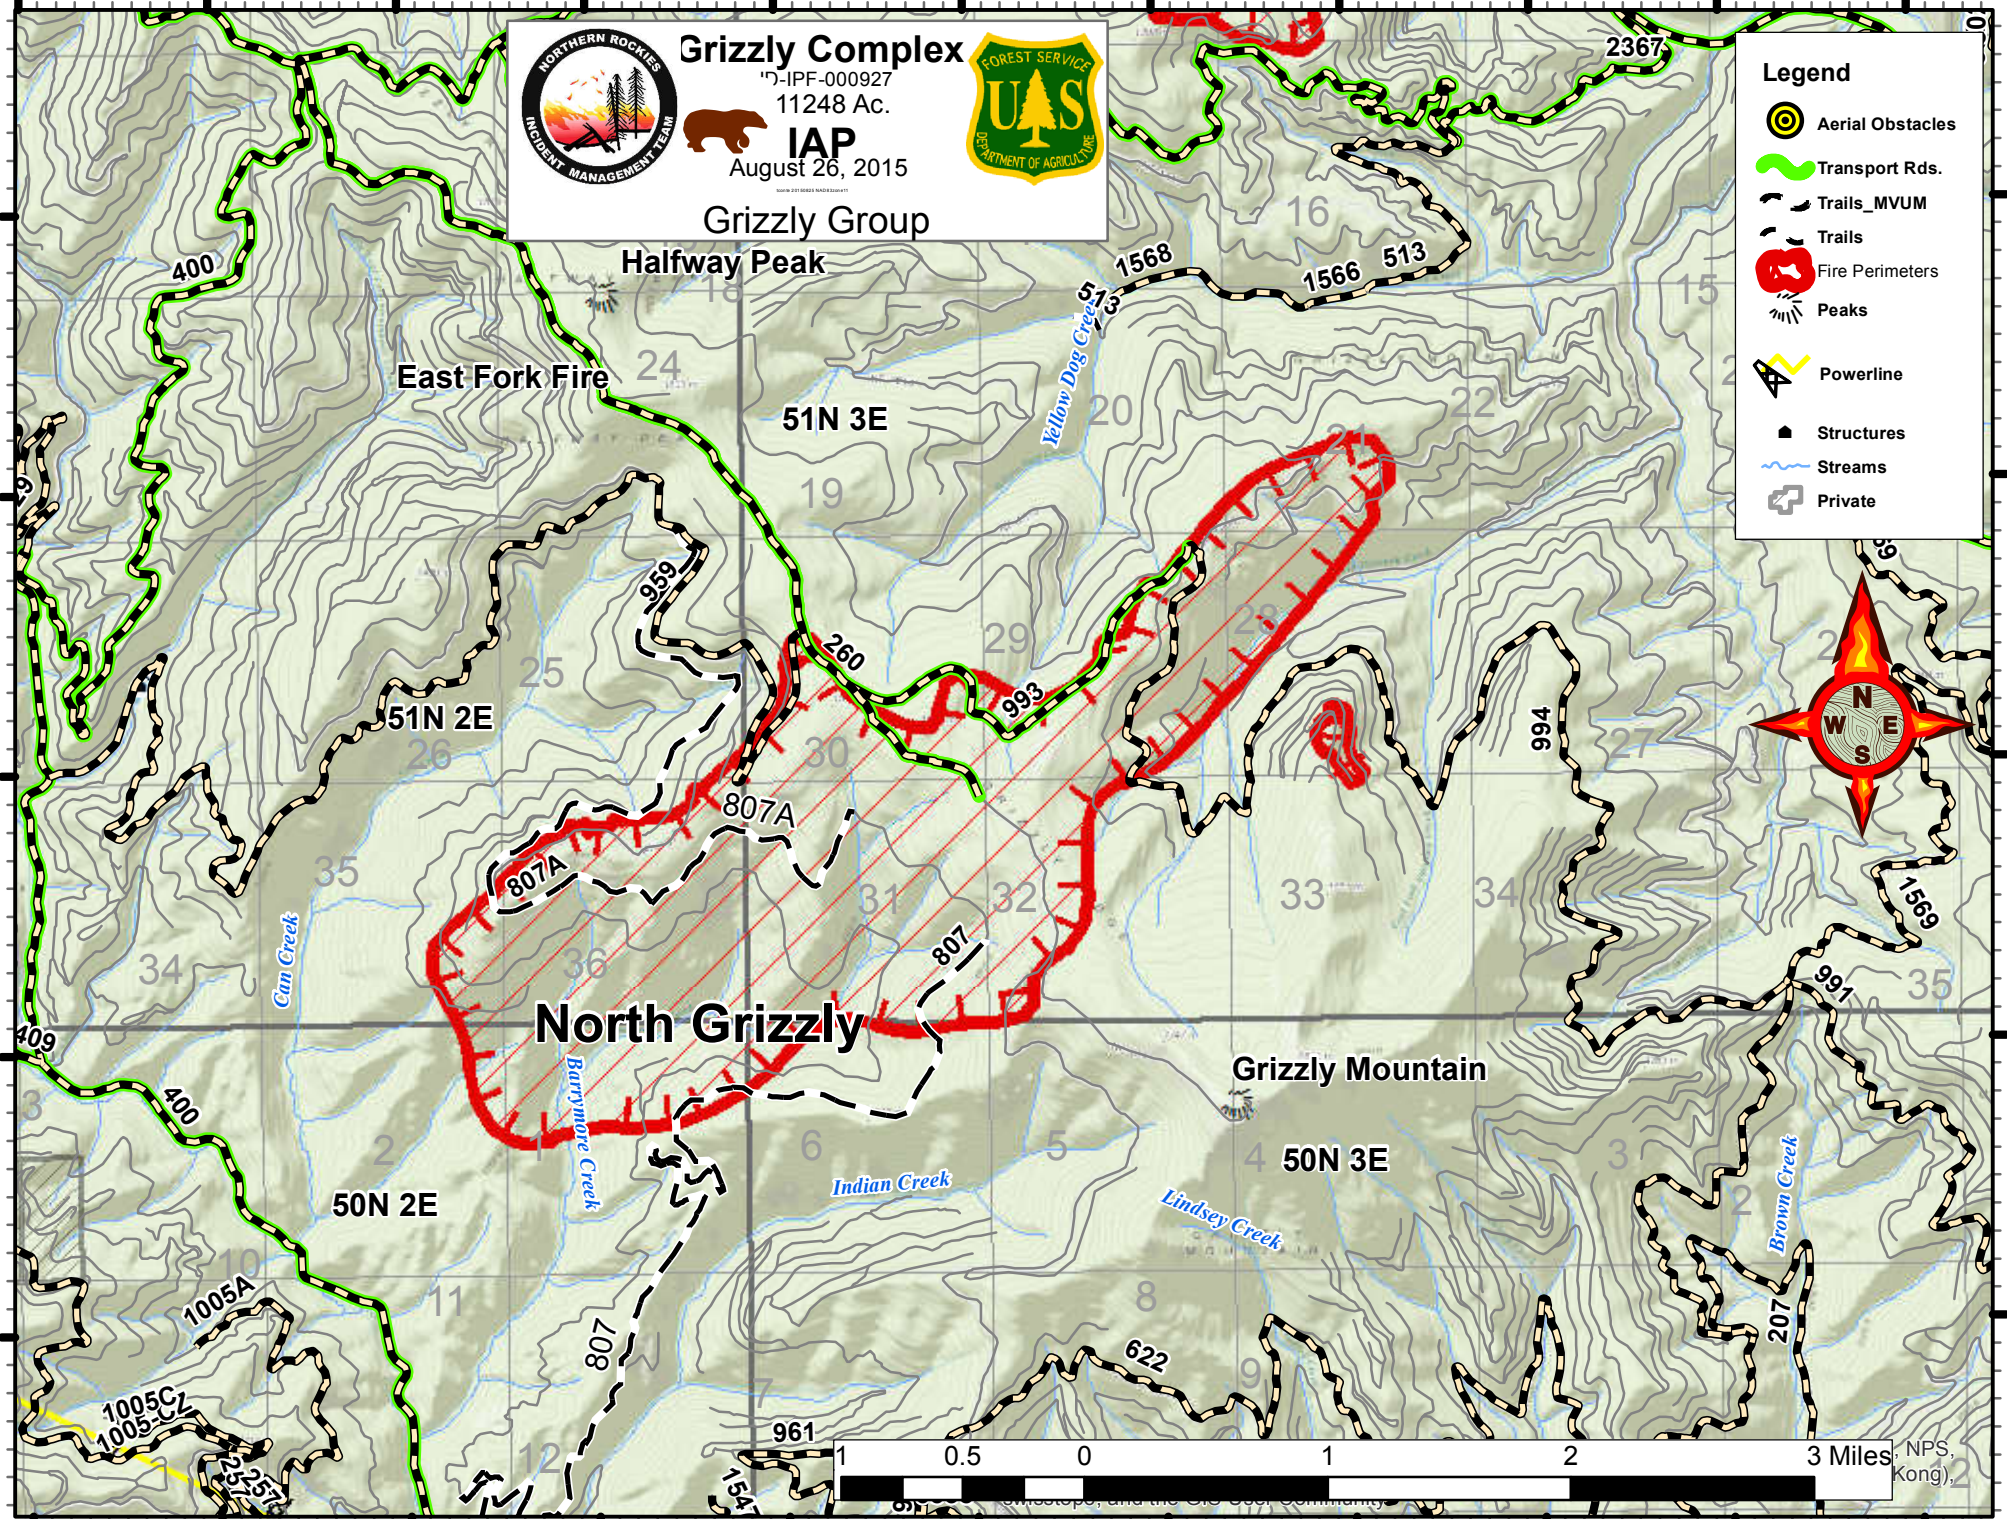

116°12'0"W 116°11'0"W 116°10'0"W 116°9'0"W 116°8'0"W 116°7'0"W 116°6'0"W 116°5'0"W 116°4'0"W 116°3'0"W 116°2'0"W

47°46'0"N
47°45'0"N
47°44'0"N
47°43'0"N
47°42'0"N

47°46'0"N
47°45'0"N
47°44'0"N
47°43'0"N
47°42'0"N

Grizzly Complex
 "N-IPF-000927
 11248 Ac.
IAP
 August 26, 2015
Grizzly Group

Legend

- Aerial Obstacles
- Transport Rds.
- Trails_MVUM
- Trails
- Fire Perimeters
- Peaks
- Powerline
- Structures
- Streams
- Private

NPS,
Kong,