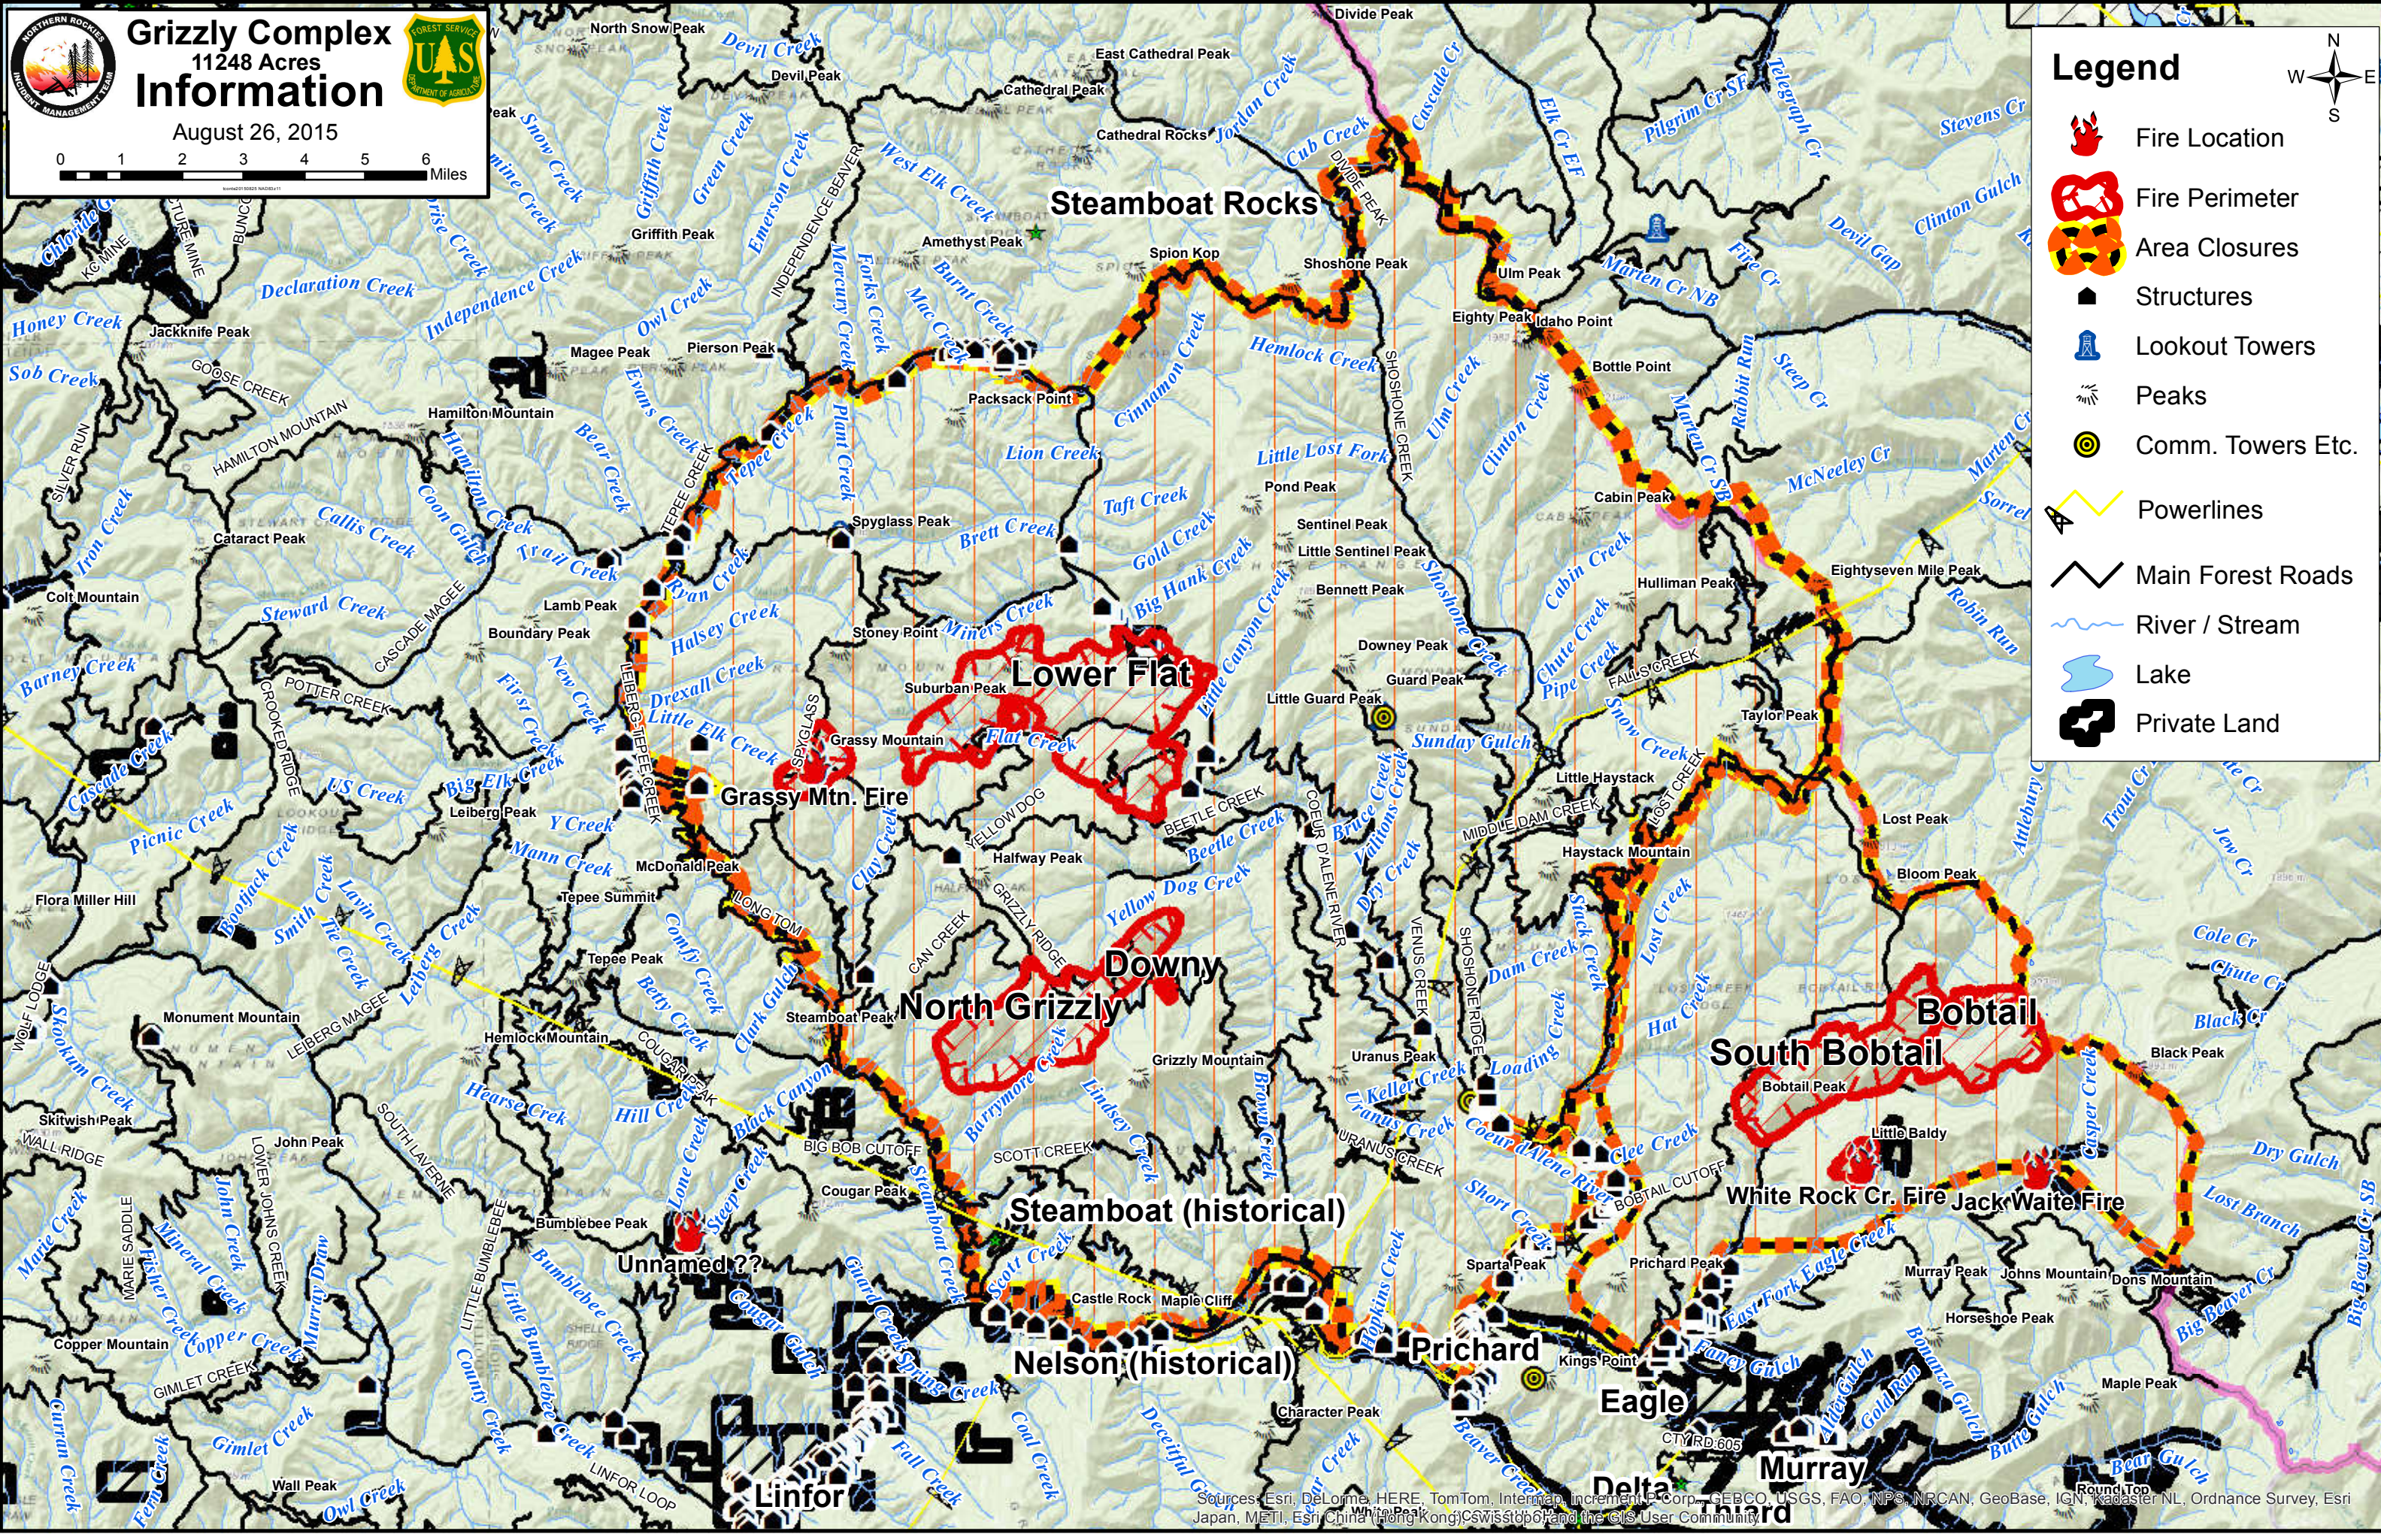

**Grizzly Complex**  
11248 Acres  
**Information**  
August 26, 2015

**Legend**

- Fire Location
- Fire Perimeter
- Area Closures
- Structures
- Lookout Towers
- Peaks
- Comm. Towers Etc.
- Powerlines
- Main Forest Roads
- River / Stream
- Lake
- Private Land

Sources: Esri, DeLorme, HERE, TomTom, Intermap, increment P Corp., GEBCO, USGS, FAO, NPS, NRCAN, GeoBase, IGN, Kadaster NL, Ordnance Survey, Esri Japan, METI, Esri China (Hong Kong), Swisstopo, and the GIS User Community.