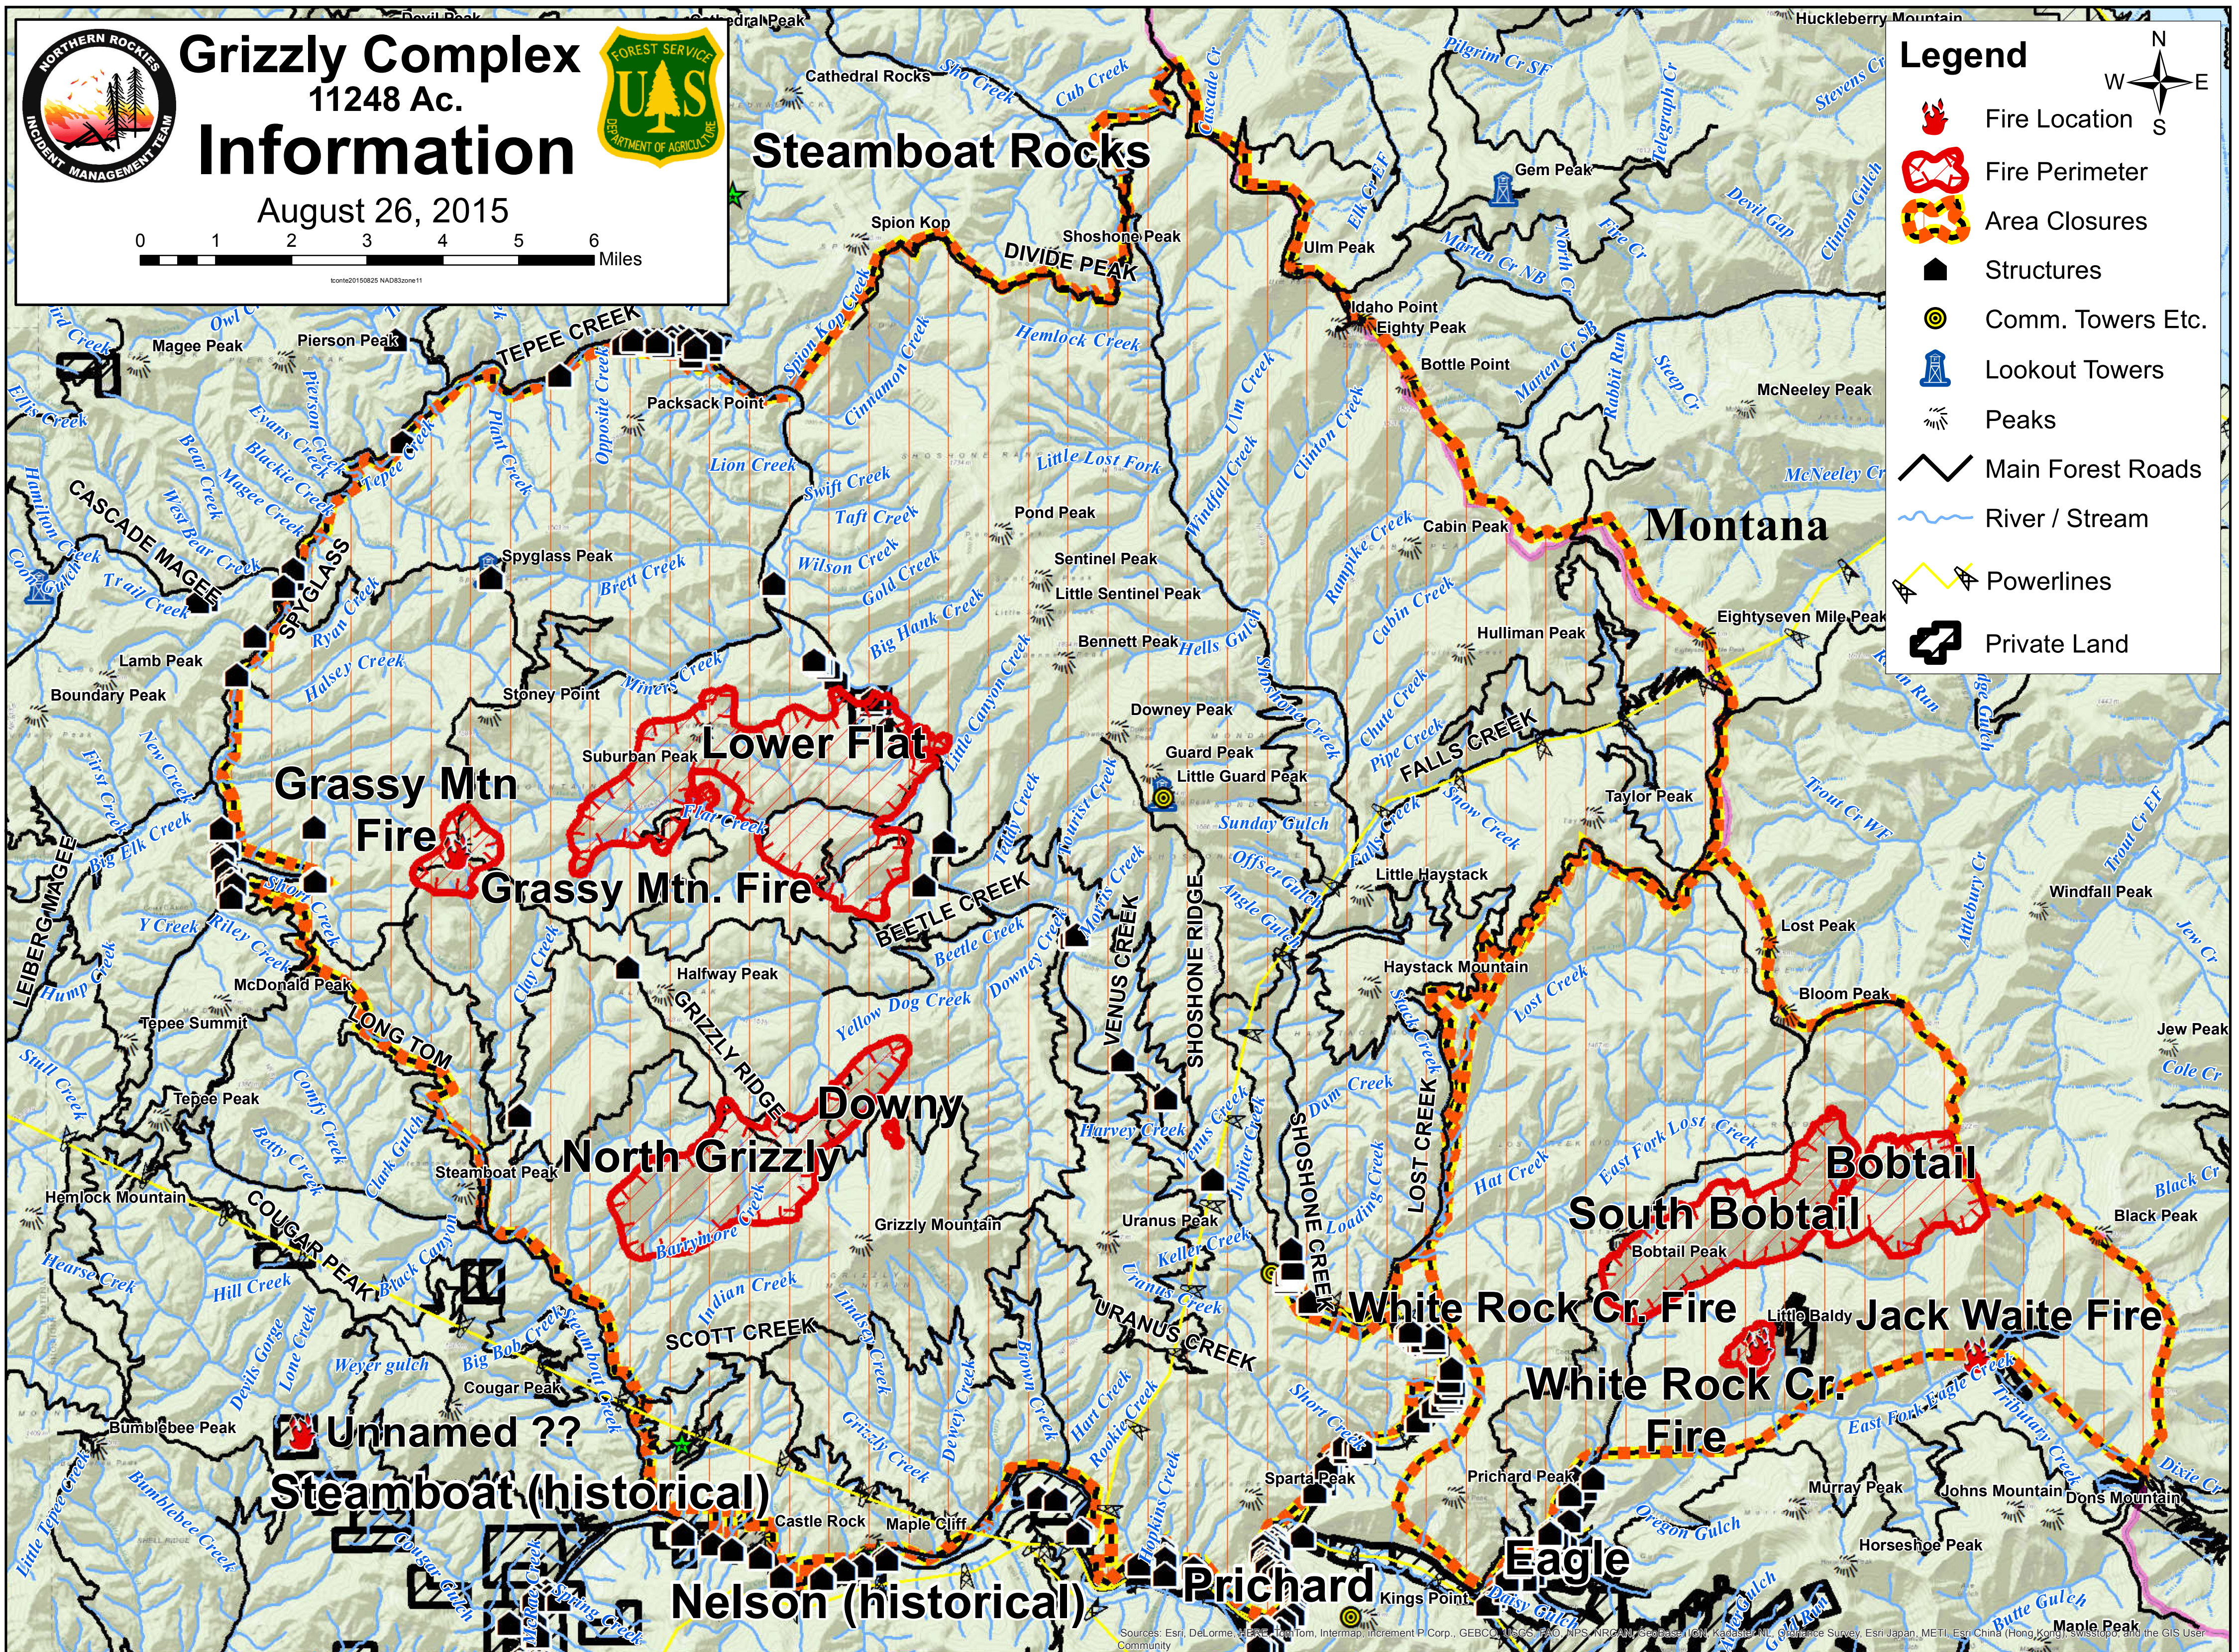

Grizzly Complex 11248 Ac. Information

August 26, 2015

Icon120150625 NAD83zone11

Legend

- Fire Location
- Fire Perimeter
- Area Closures
- Structures
- Comm. Towers Etc.
- Lookout Towers
- Peaks
- Main Forest Roads
- River / Stream
- Powerlines
- Private Land

Sources: Esri, DeLorme, Garmin, Intermap, increment P Corp., GEBCO, USGS, FAO, NPS, NRCAN, GeoBase, IGN, Kadaster NL, Ordnance Survey, Esri Japan, METI, Esri China (Hong Kong), Swisstopo, and the GIS User Community