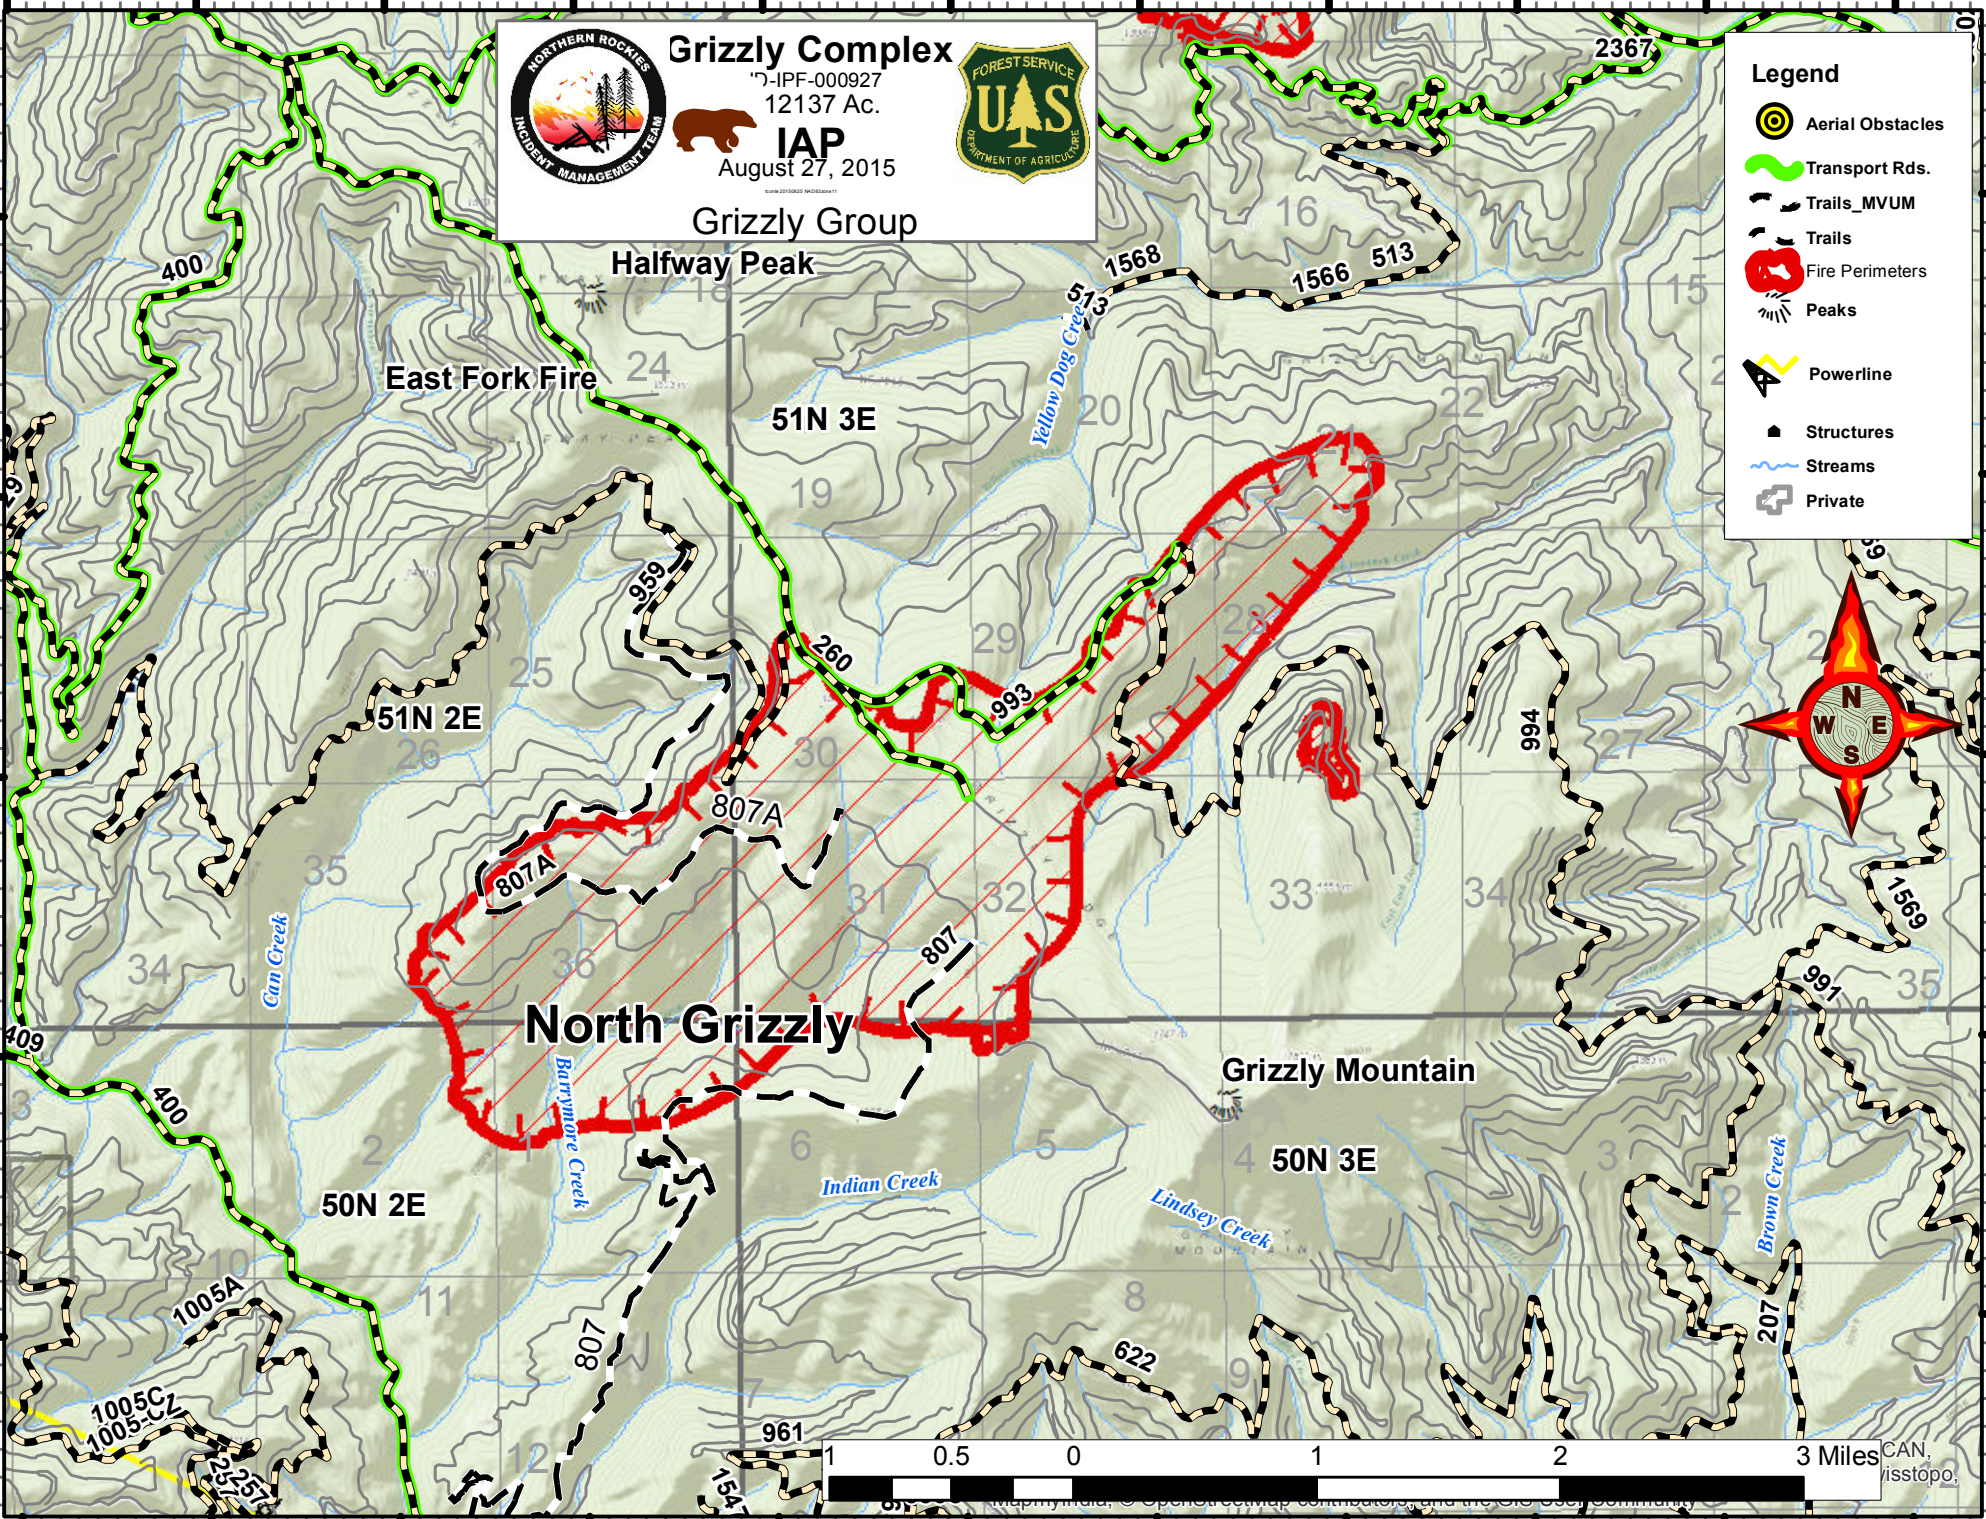

116°12'0"W 116°11'0"W 116°10'0"W 116°9'0"W 116°8'0"W 116°7'0"W 116°6'0"W 116°5'0"W 116°4'0"W 116°3'0"W 116°2'0"W

47°46'0"N
47°45'0"N
47°44'0"N
47°43'0"N
47°42'0"N

47°46'0"N
47°45'0"N
47°44'0"N
47°43'0"N
47°42'0"N

Grizzly Complex
 17-IPF-000927
 12137 Ac.
IAP
 August 27, 2015
 Grizzly Group

Legend

- Aerial Obstacles
- Transport Rds.
- Trails_MVUM
- Trails
- Fire Perimeters
- Peaks
- Powerline
- Structures
- Streams
- Private

116°12'0"W 116°11'0"W 116°10'0"W 116°9'0"W 116°8'0"W 116°7'0"W 116°6'0"W 116°5'0"W 116°4'0"W 116°3'0"W 116°2'0"W