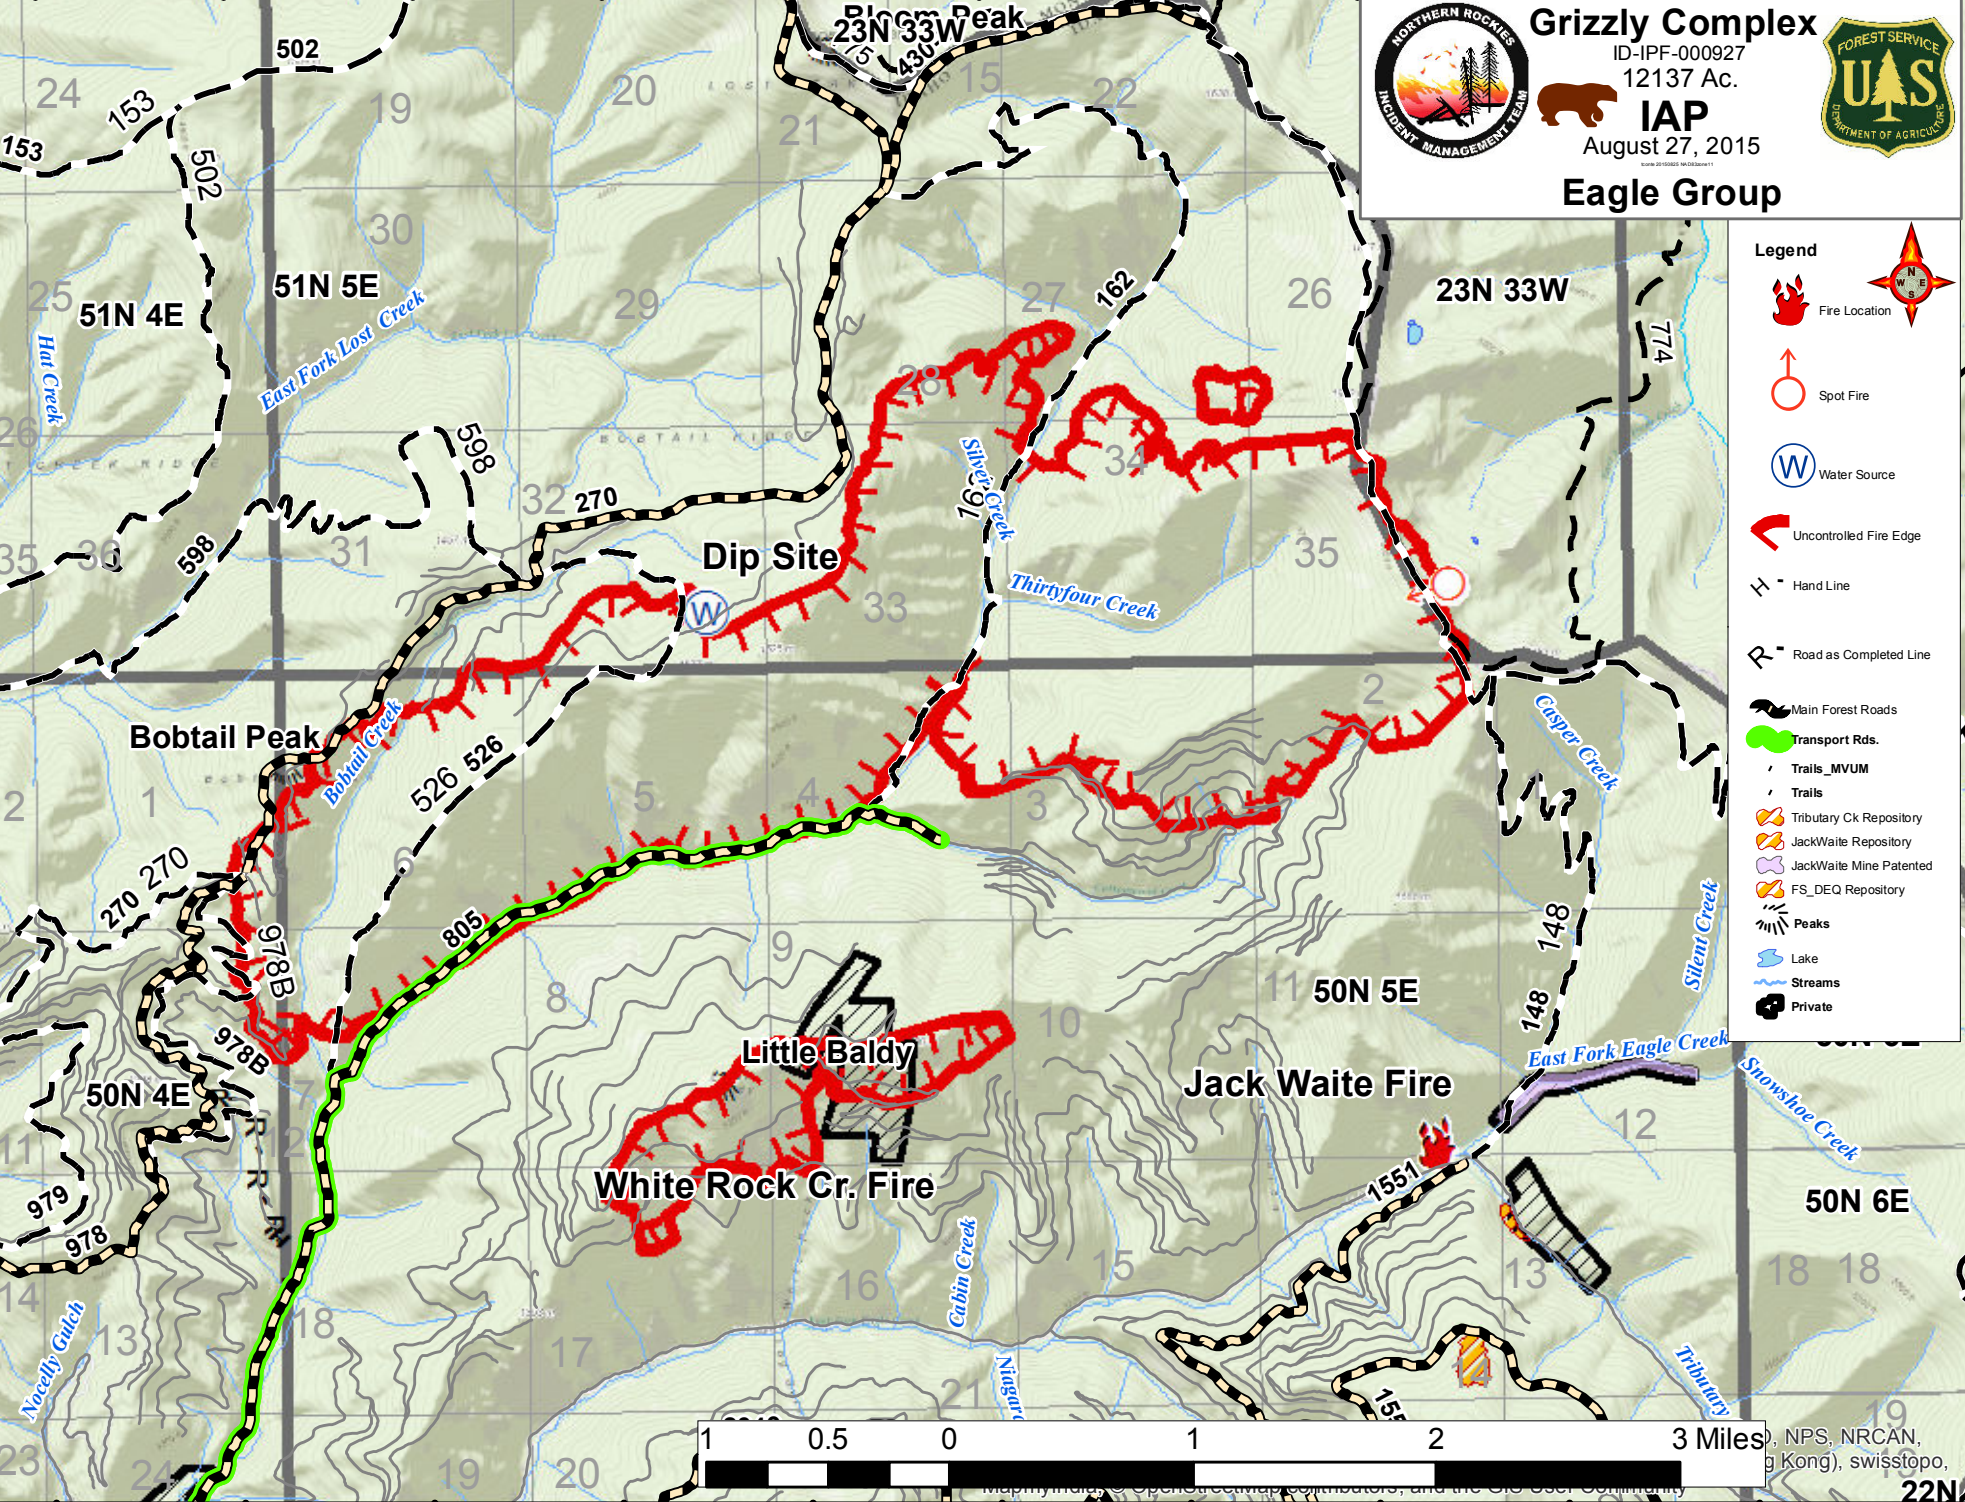

115°54'0"W 115°53'0"W 115°52'0"W 115°51'0"W 115°50'0"W 115°49'0"W 115°48'0"W 115°47'0"W 115°46'0"W 115°45'0"W 115°44'0"W

47°45'0"N

47°44'0"N

47°43'0"N

47°42'0"N

47°41'0"N

47°45'0"N

47°44'0"N

## Eagle Group

### Legend

- Fire Location
- Spot Fire
- Water Source
- Uncontrolled Fire Edge
- Hand Line
- Road as Completed Line
- Main Forest Roads
- Transport Rds.
- Trails\_MVUM
- Trails
- Tributary Ck Repository
- Jack Waite Repository
- Jack Waite Mine Patented
- FS\_DEQ Repository
- Peaks
- Lake
- Streams
- Private

NPS, NRCAN, (g Kong), swisstopo, 22N