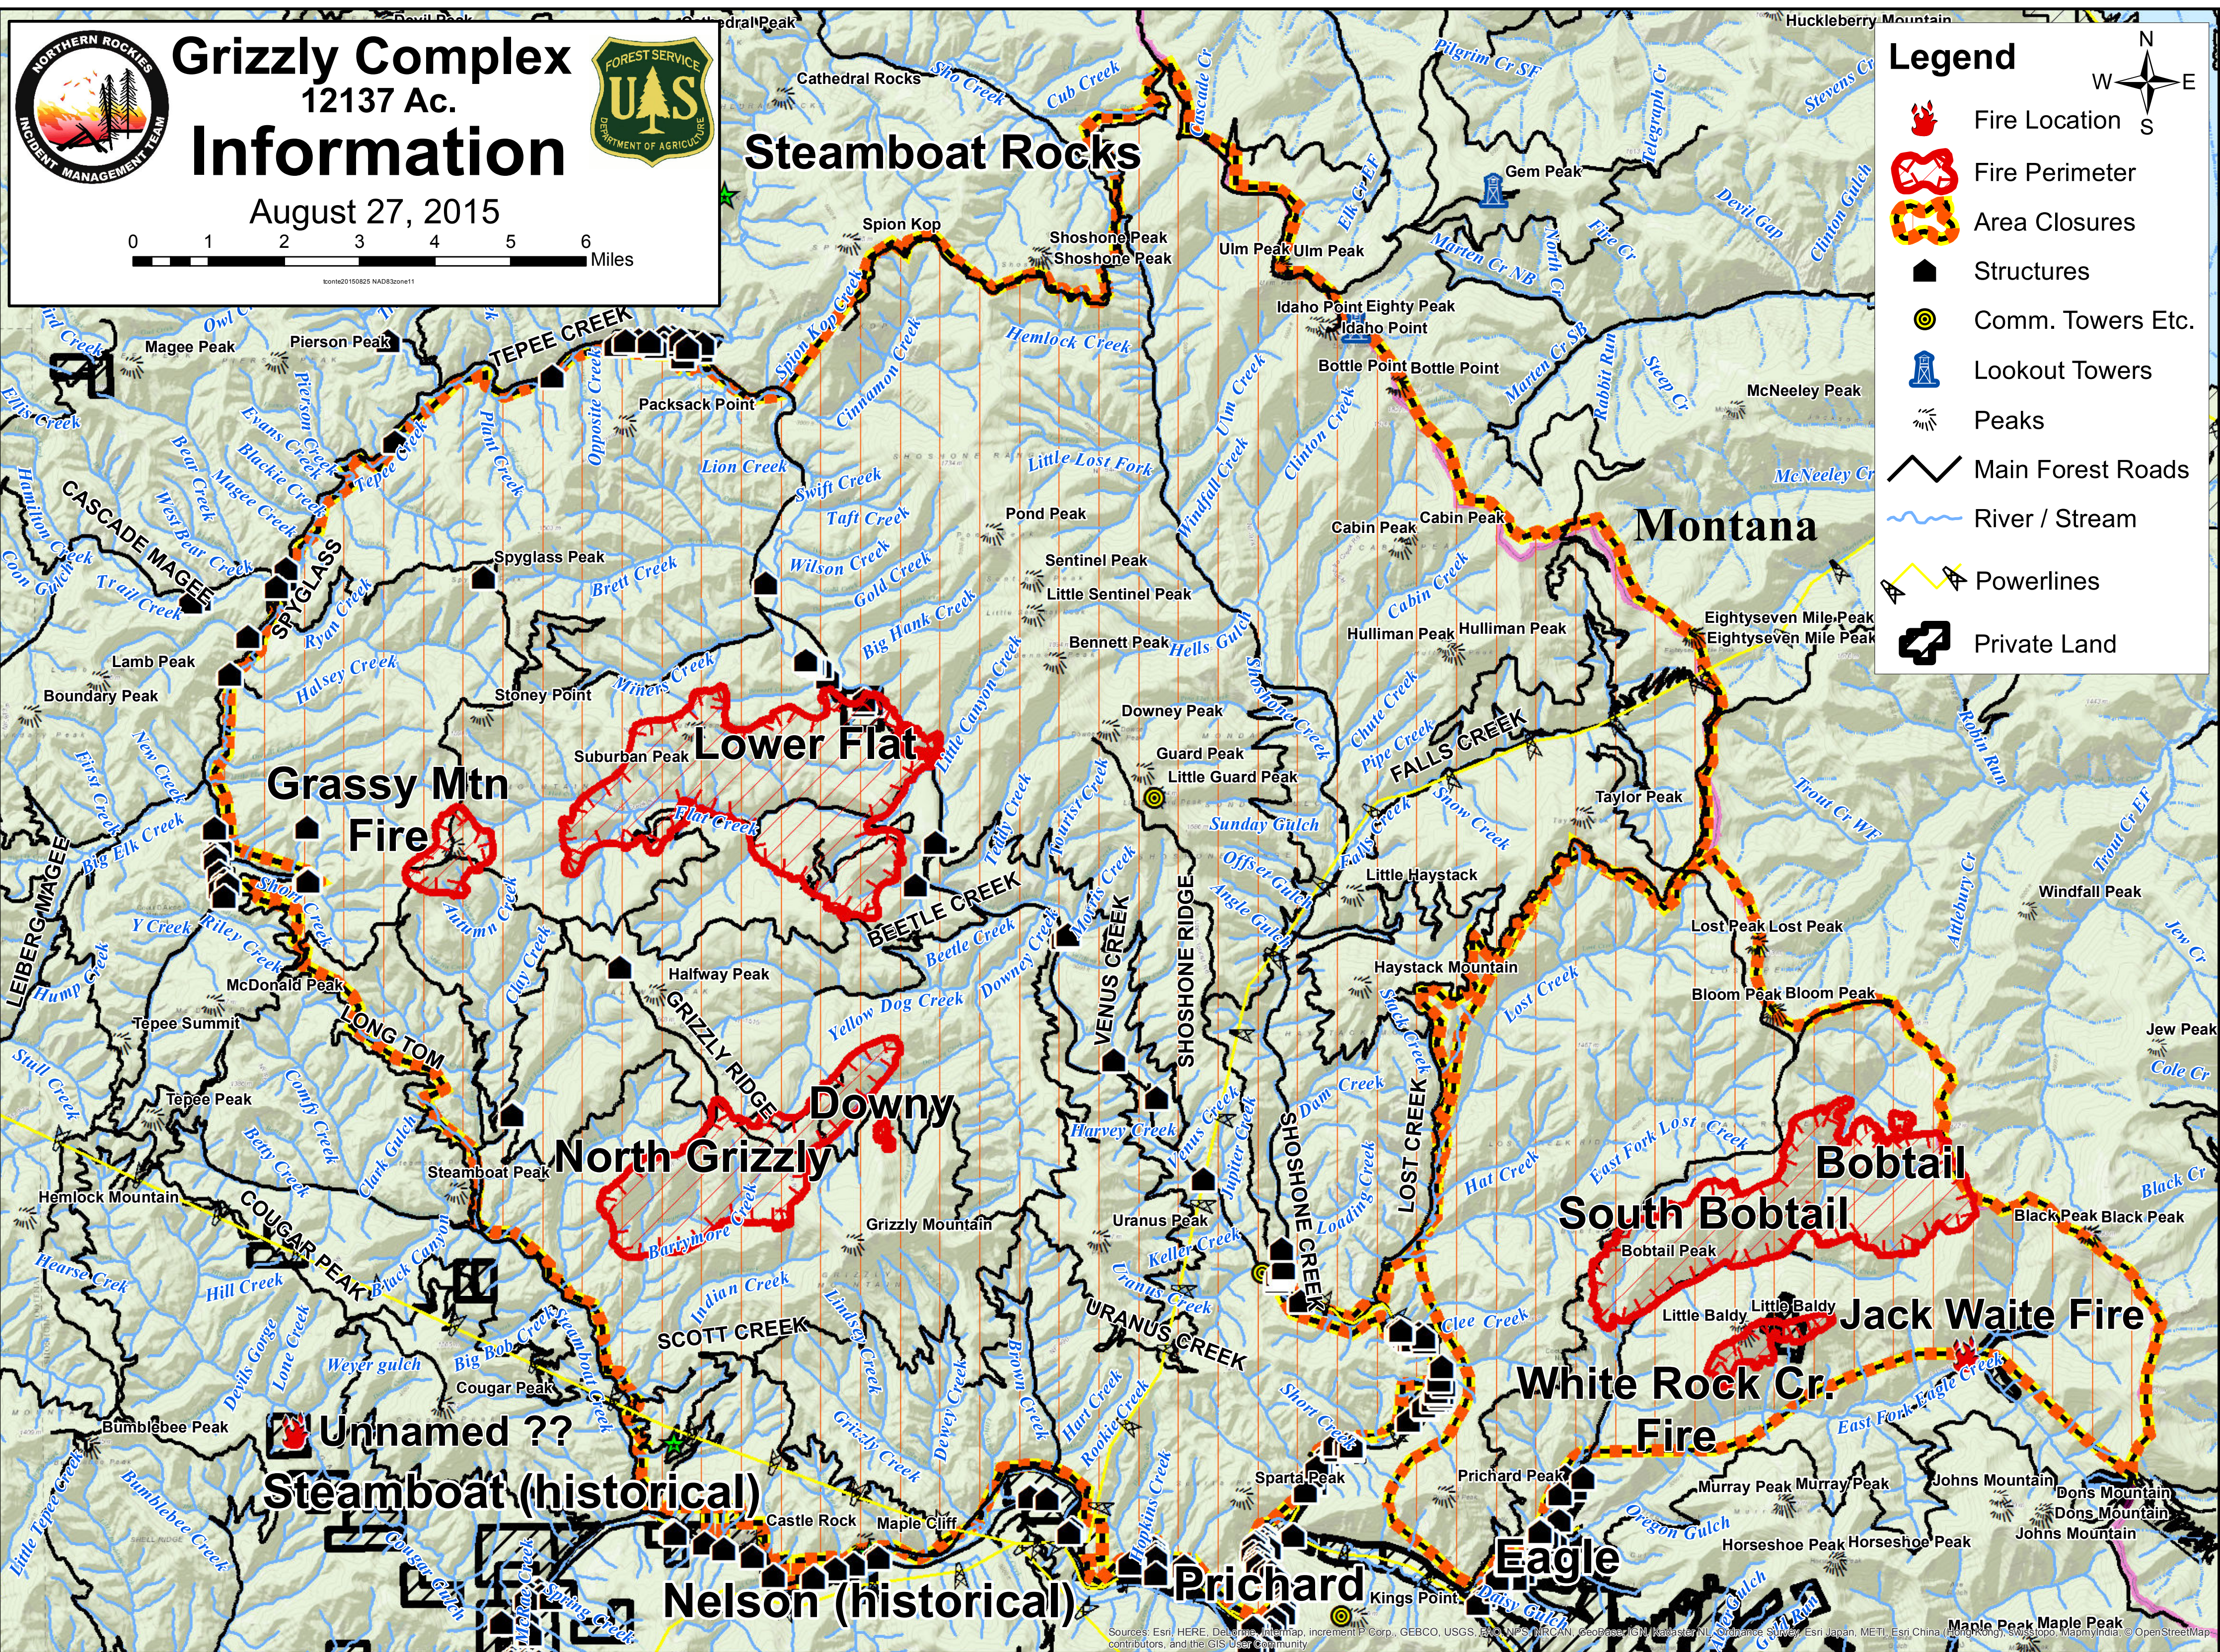

Grizzly Complex 12137 Ac. Information

August 27, 2015

Legend

- Fire Location
- Fire Perimeter
- Area Closures
- Structures
- Comm. Towers Etc.
- Lookout Towers
- Peaks
- Main Forest Roads
- River / Stream
- Powerlines
- Private Land

Sources: Esri, HERE, DeLorme, Intermap, increment P Corp., GEBCO, USGS, EPA, NPS, NRCAN, GeoBasis/IGN, Swisstopo, Mapbox, Esri Japan, METI, Esri China (Beijing), Swisstopo, Mapbox India, OpenStreetMap contributors, and the GIS User Community