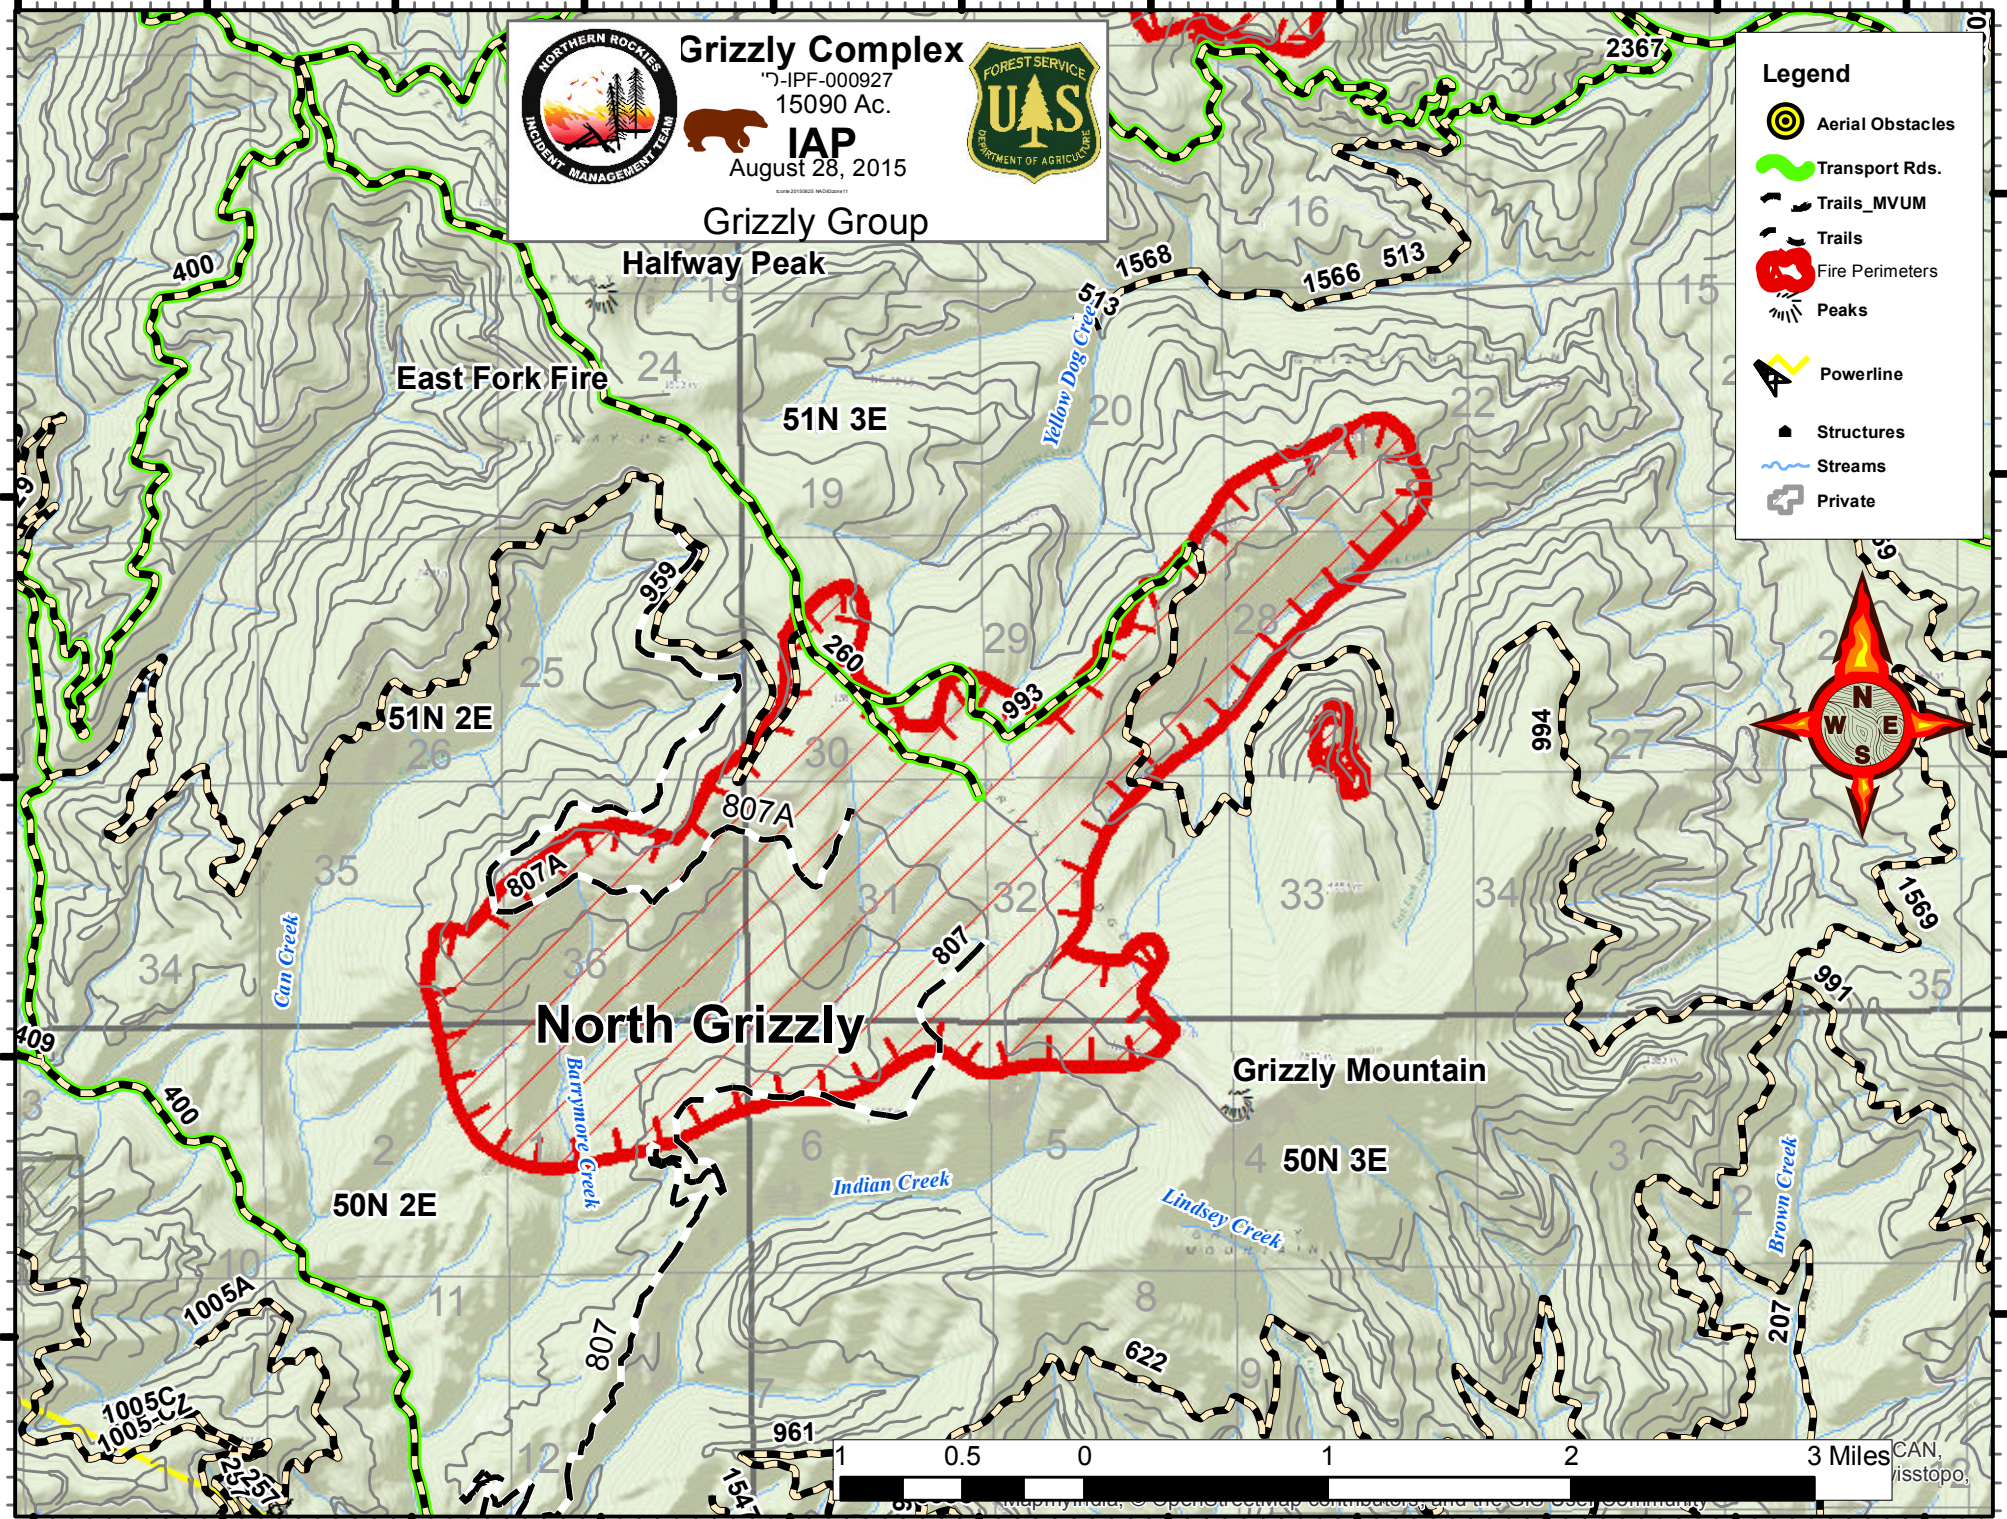

116°12'0"W 116°11'0"W 116°10'0"W 116°9'0"W 116°8'0"W 116°7'0"W 116°6'0"W 116°5'0"W 116°4'0"W 116°3'0"W 116°2'0"W

47°46'0"N
47°45'0"N
47°44'0"N
47°43'0"N
47°42'0"N

47°46'0"N
47°45'0"N
47°44'0"N
47°43'0"N
47°42'0"N

Grizzly Complex
 IPF-000927
 15090 Ac.
IAP
 August 28, 2015
 Grizzly Group

Legend

- Aerial Obstacles
- Transport Rds.
- Trails_MVUM
- Trails
- Fire Perimeters
- Peaks
- Powerline
- Structures
- Streams
- Private

116°12'0"W 116°11'0"W 116°10'0"W 116°9'0"W 116°8'0"W 116°7'0"W 116°6'0"W 116°5'0"W 116°4'0"W 116°3'0"W 116°2'0"W