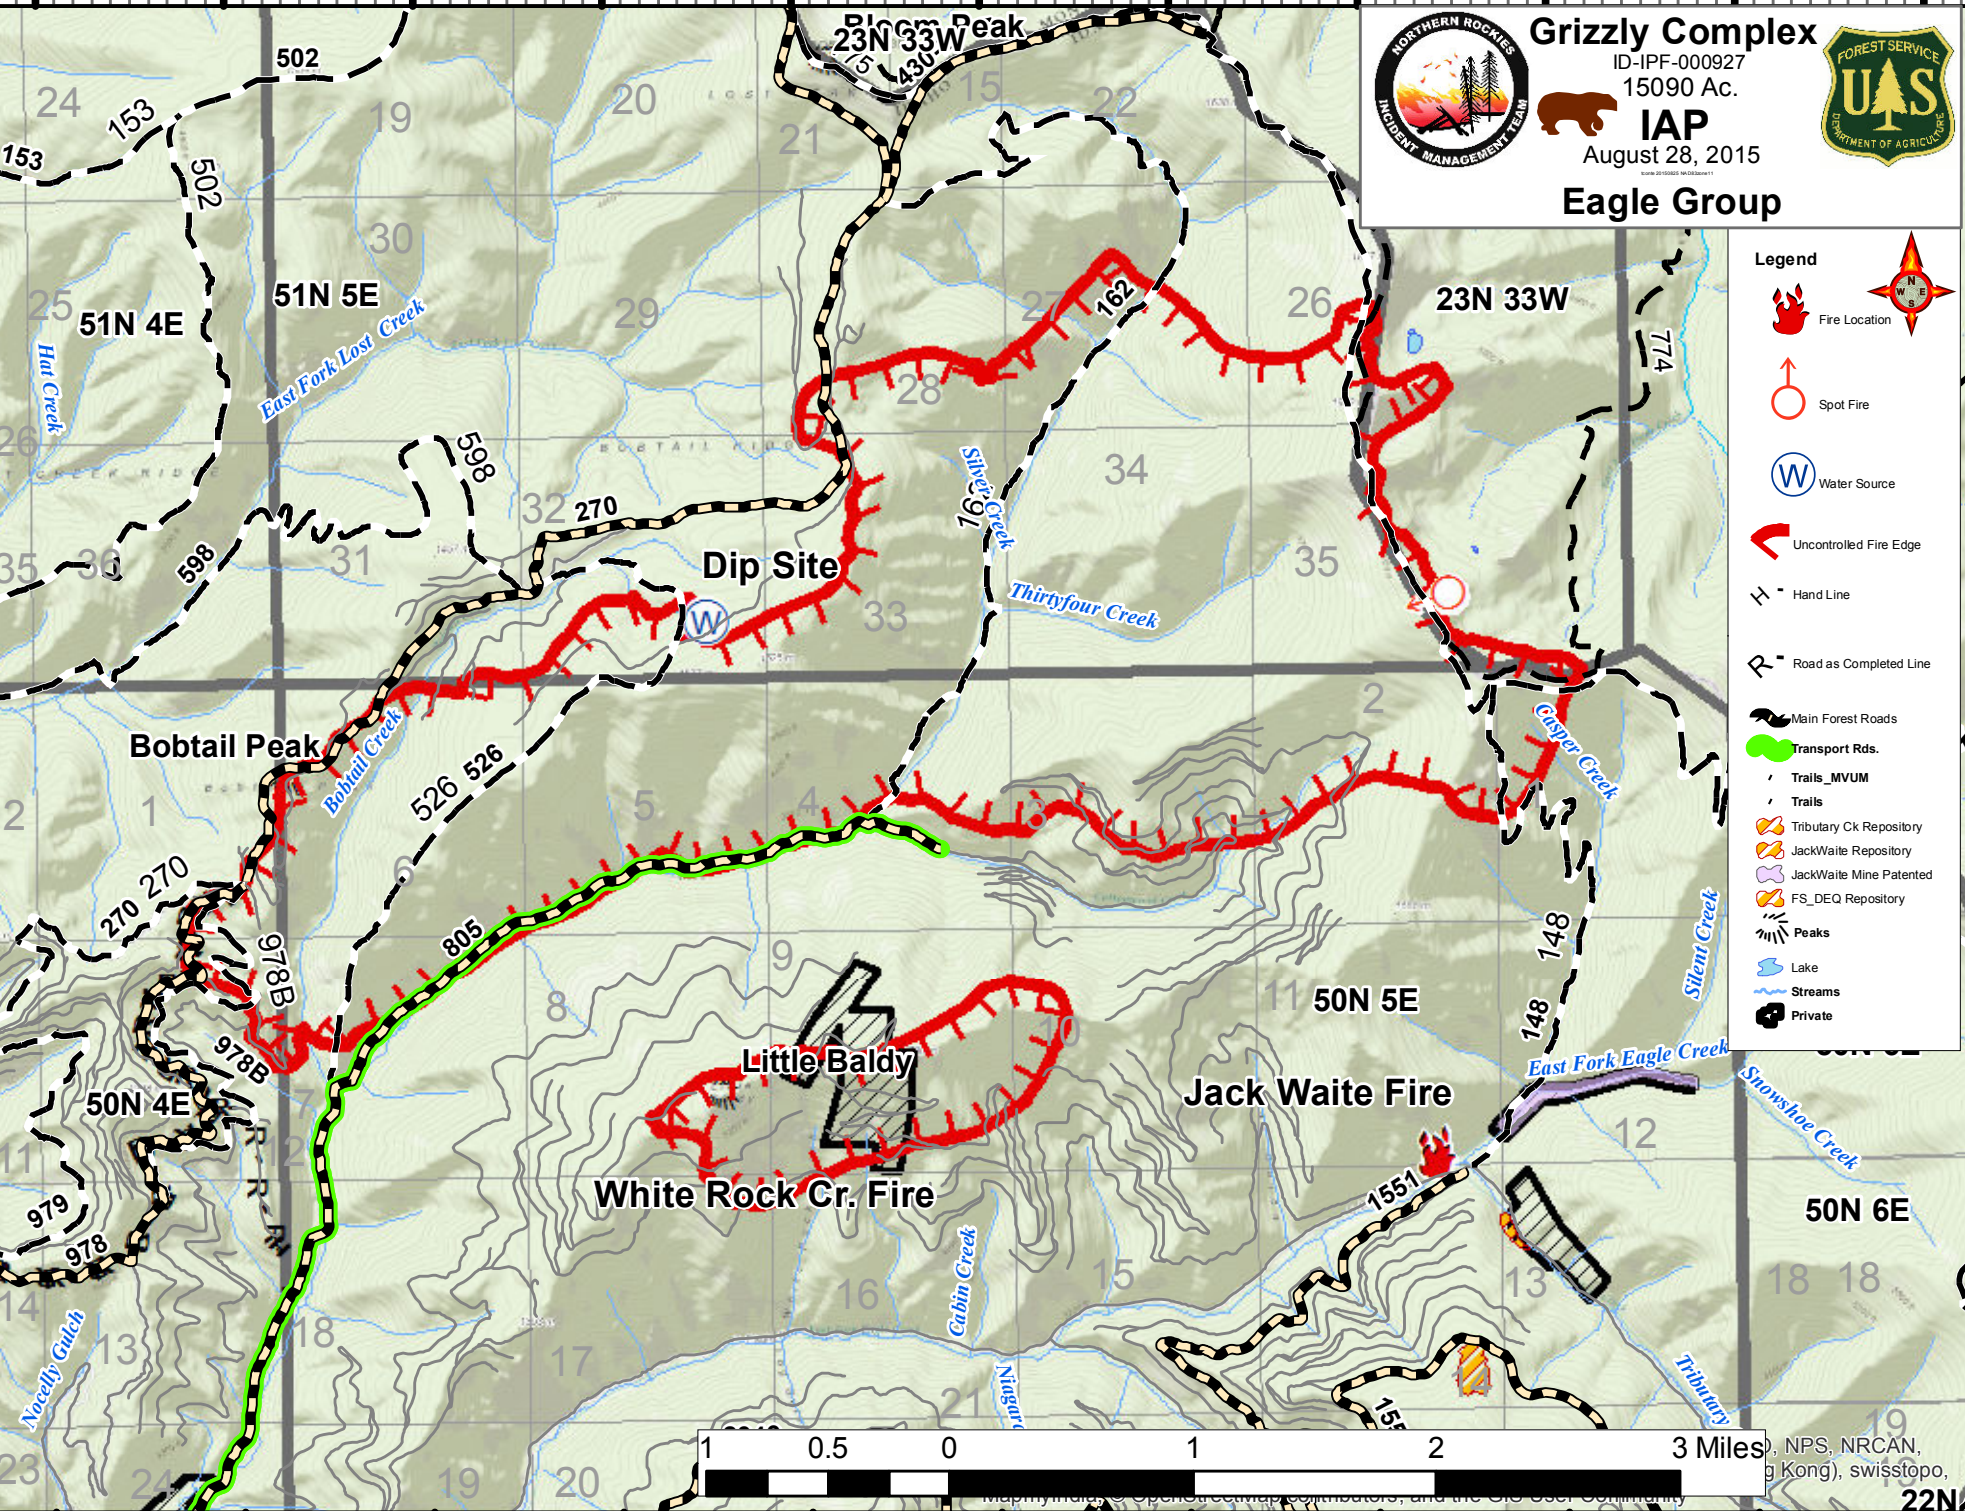

115°54'0"W 115°53'0"W 115°52'0"W 115°51'0"W 115°50'0"W 115°49'0"W 115°48'0"W 115°47'0"W 115°46'0"W 115°45'0"W 115°44'0"W

47°45'0"N

47°44'0"N

47°43'0"N

47°42'0"N

47°41'0"N

47°45'0"N

47°44'0"N

47°43'0"N

47°42'0"N

47°41'0"N

Grizzly Complex

ID-IPF-000927
15090 Ac.

IAP

August 28, 2015

Eagle Group

Legend

- Fire Location
- Spot Fire
- Water Source
- Uncontrolled Fire Edge
- Hand Line
- Road as Completed Line
- Main Forest Roads
- Transport Rds.
- Trails_MVUM
- Trails
- Tributary Ck Repository
- JackWaite Repository
- JackWaite Mine Patented
- FS_DEQ Repository
- Peaks
- Lake
- Streams
- Private

NPS, NRCAN, (g Kong), swisstopo, 22N