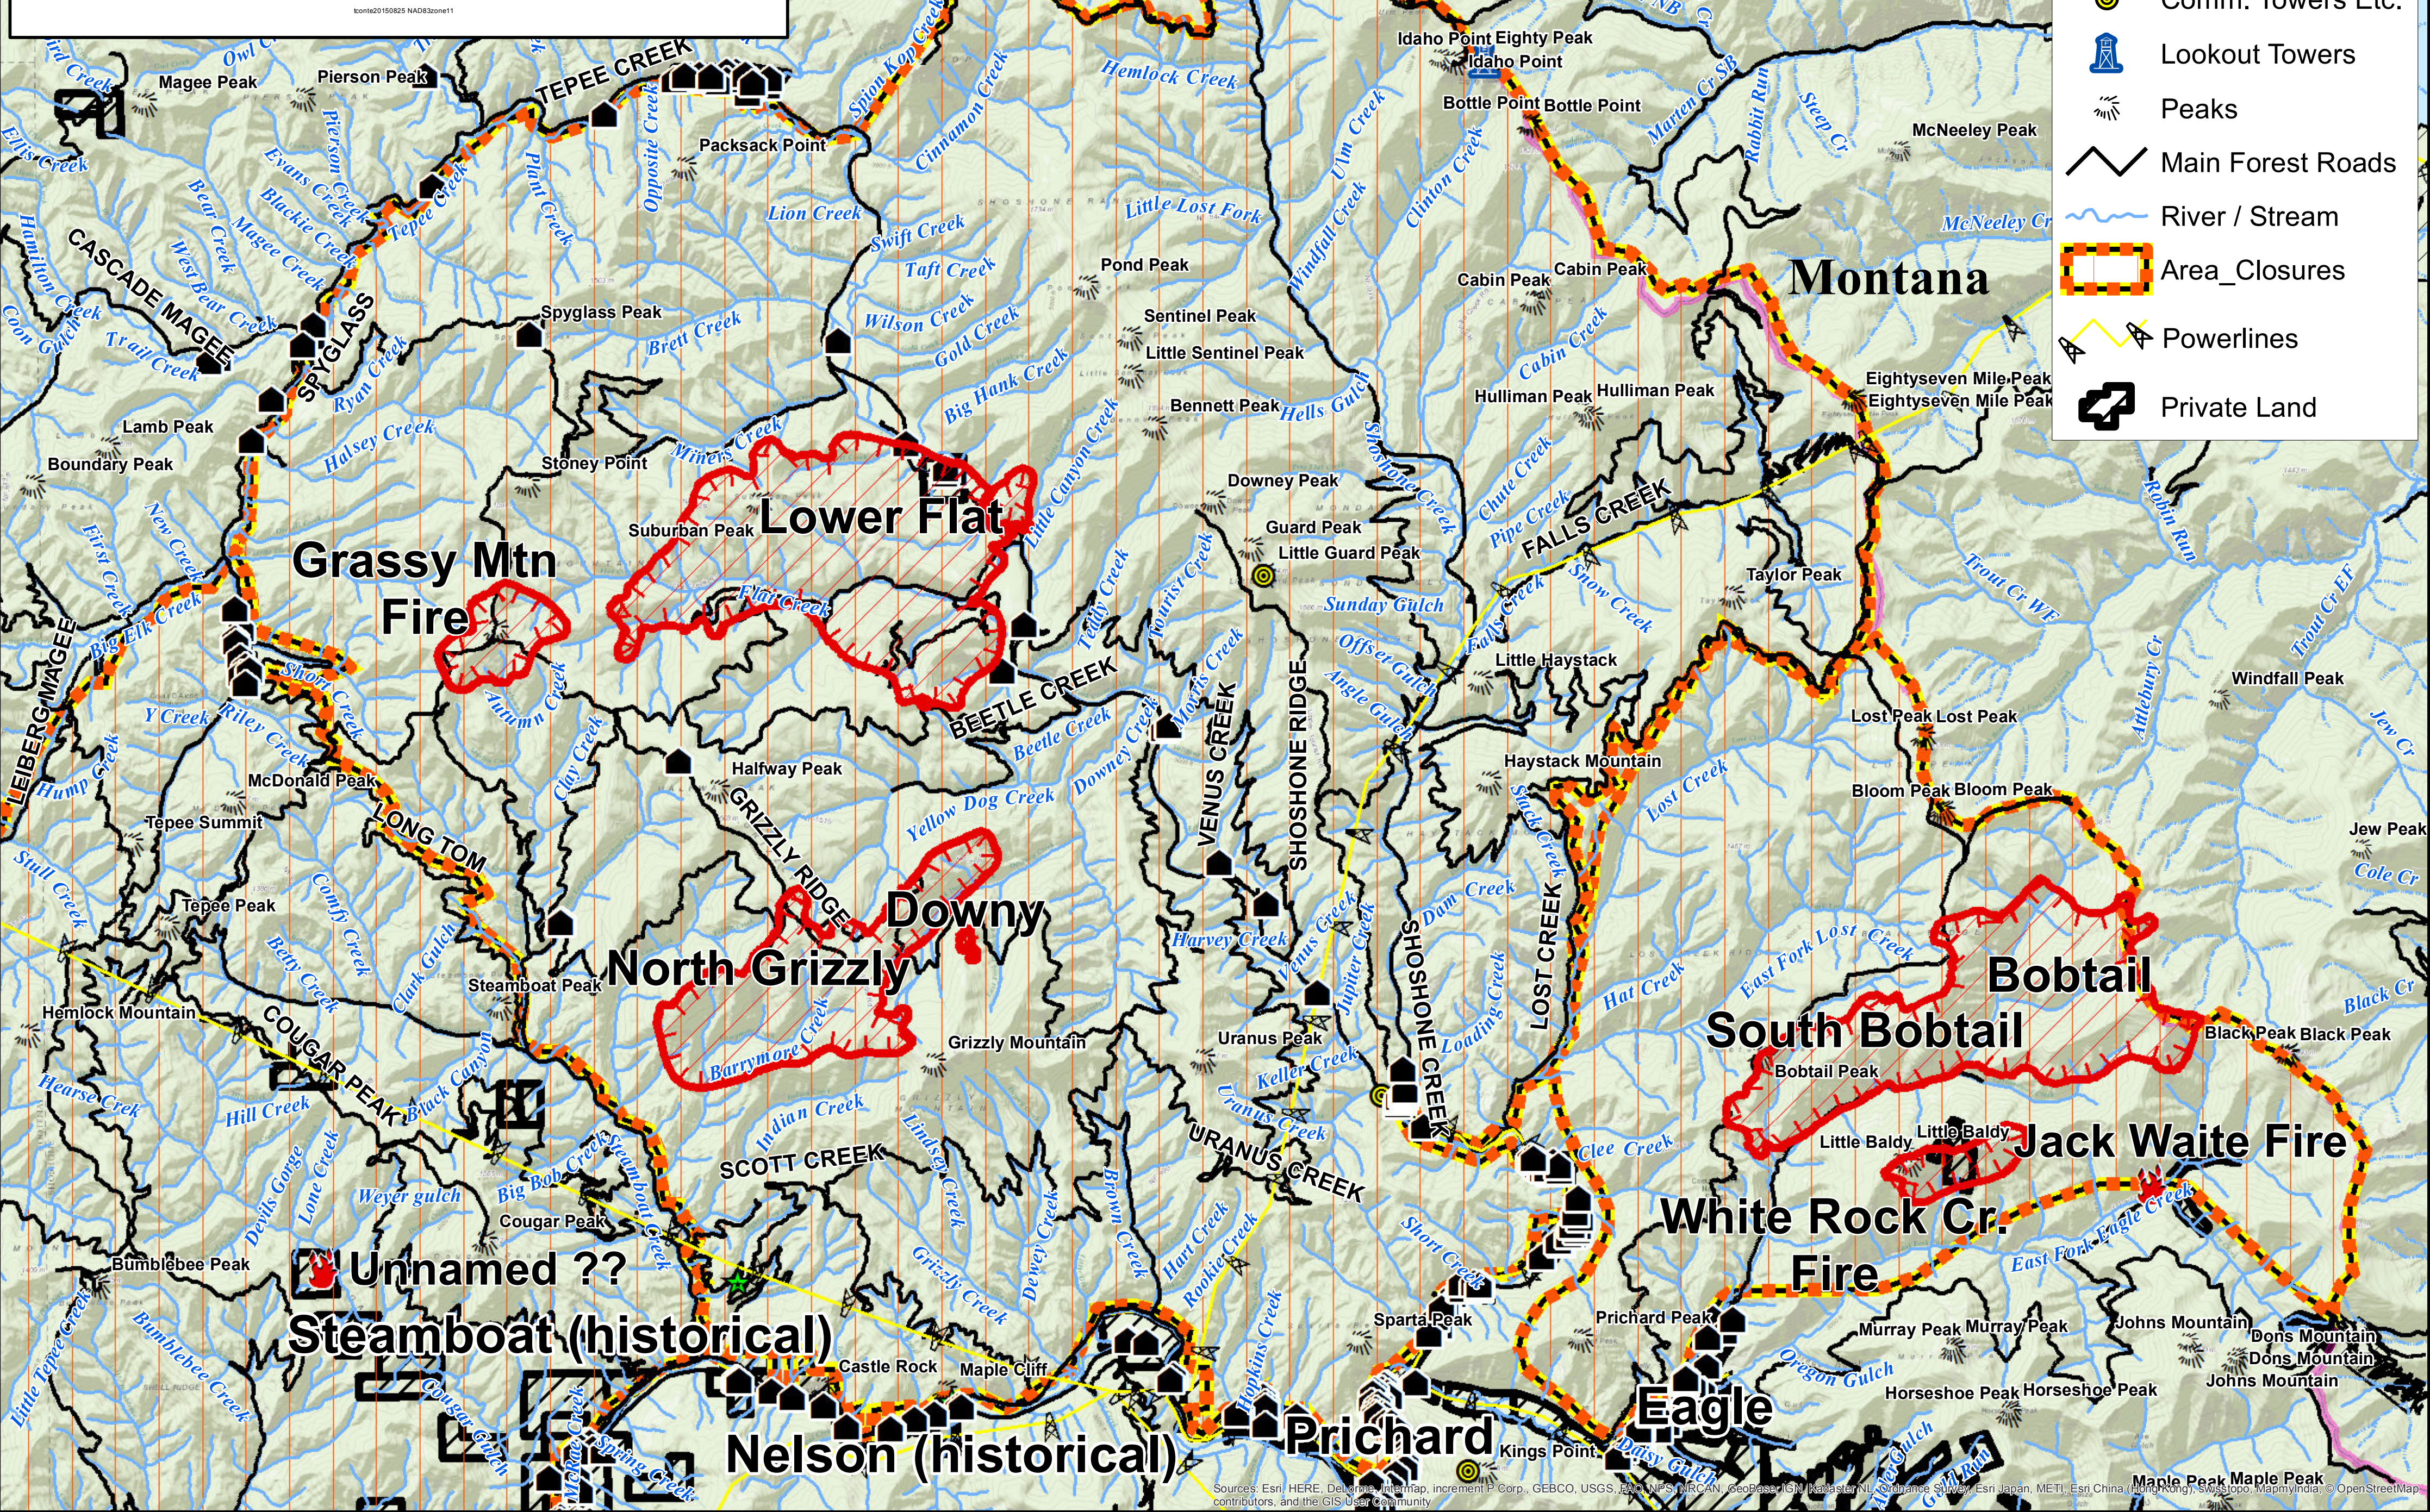

Grizzly Complex 15090 Ac. Information

August 28, 2015

Legend

- Fire Location
- Fire Perimeters
- Area Closures
- Structures
- Comm. Towers Etc.
- Lookout Towers
- Peaks
- Main Forest Roads
- River / Stream
- Area_Closures
- Powerlines
- Private Land

Grassy Mtn Fire

Lower Flat

Downy

North Grizzly

South Bobtail

Bobtail

Jack Waite Fire

White Rock Cr. Fire

Unnamed ?? Steamboat (historical)

Nelson (historical)

Prichard

Eagle

Sources: Esri, HERE, DeLorme, Intermap, increment P Corp., GEBCO, USGS, FAO, NPS, NRCAN, GeoBasis, IGN, Intermap, NL, GEBCO, Esri, Japan, METI, Esri, China (Beijing), Swisstopo, MapboxIndia, © OpenStreetMap contributors, and the GIS User Community