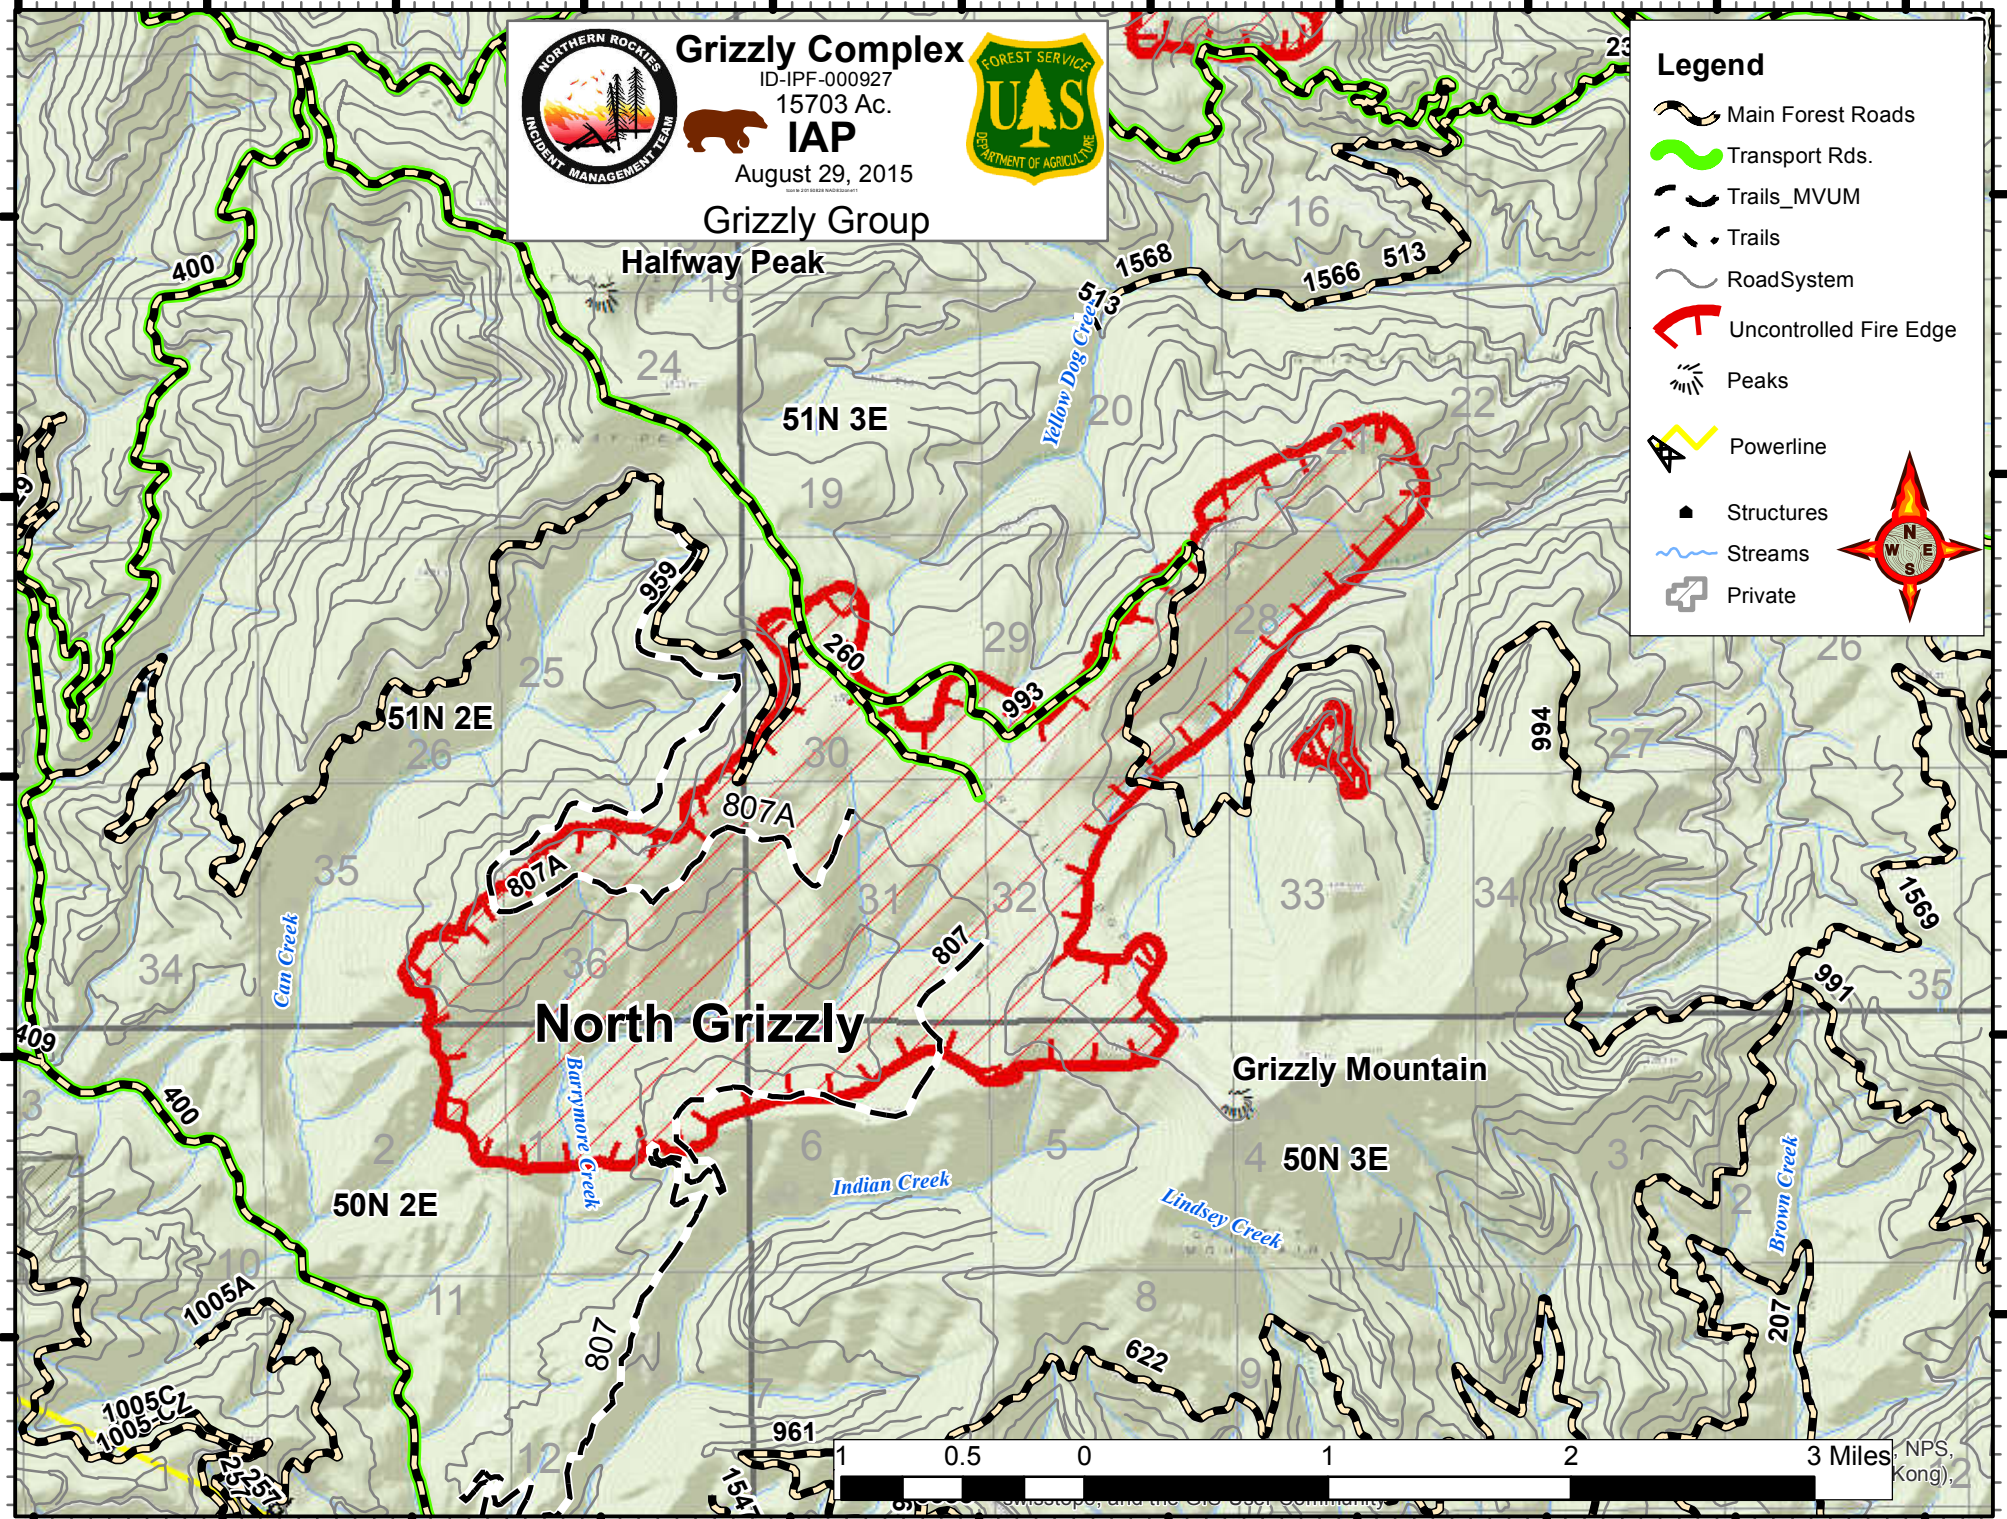

116°12'0"W 116°11'0"W 116°10'0"W 116°9'0"W 116°8'0"W 116°7'0"W 116°6'0"W 116°5'0"W 116°4'0"W 116°3'0"W 116°2'0"W

47°46'0"N
47°45'0"N
47°44'0"N
47°43'0"N
47°42'0"N

47°46'0"N
47°45'0"N
47°44'0"N
47°43'0"N
47°42'0"N

Grizzly Complex
ID-IPF-000927
15703 Ac.
IAP
August 29, 2015
Grizzly Group

Legend

- Main Forest Roads
- Transport Rds.
- Trails_MVUM
- Trails
- RoadSystem
- Uncontrolled Fire Edge
- Peaks
- Powerline
- Structures
- Streams
- Private

NPS, Kong)