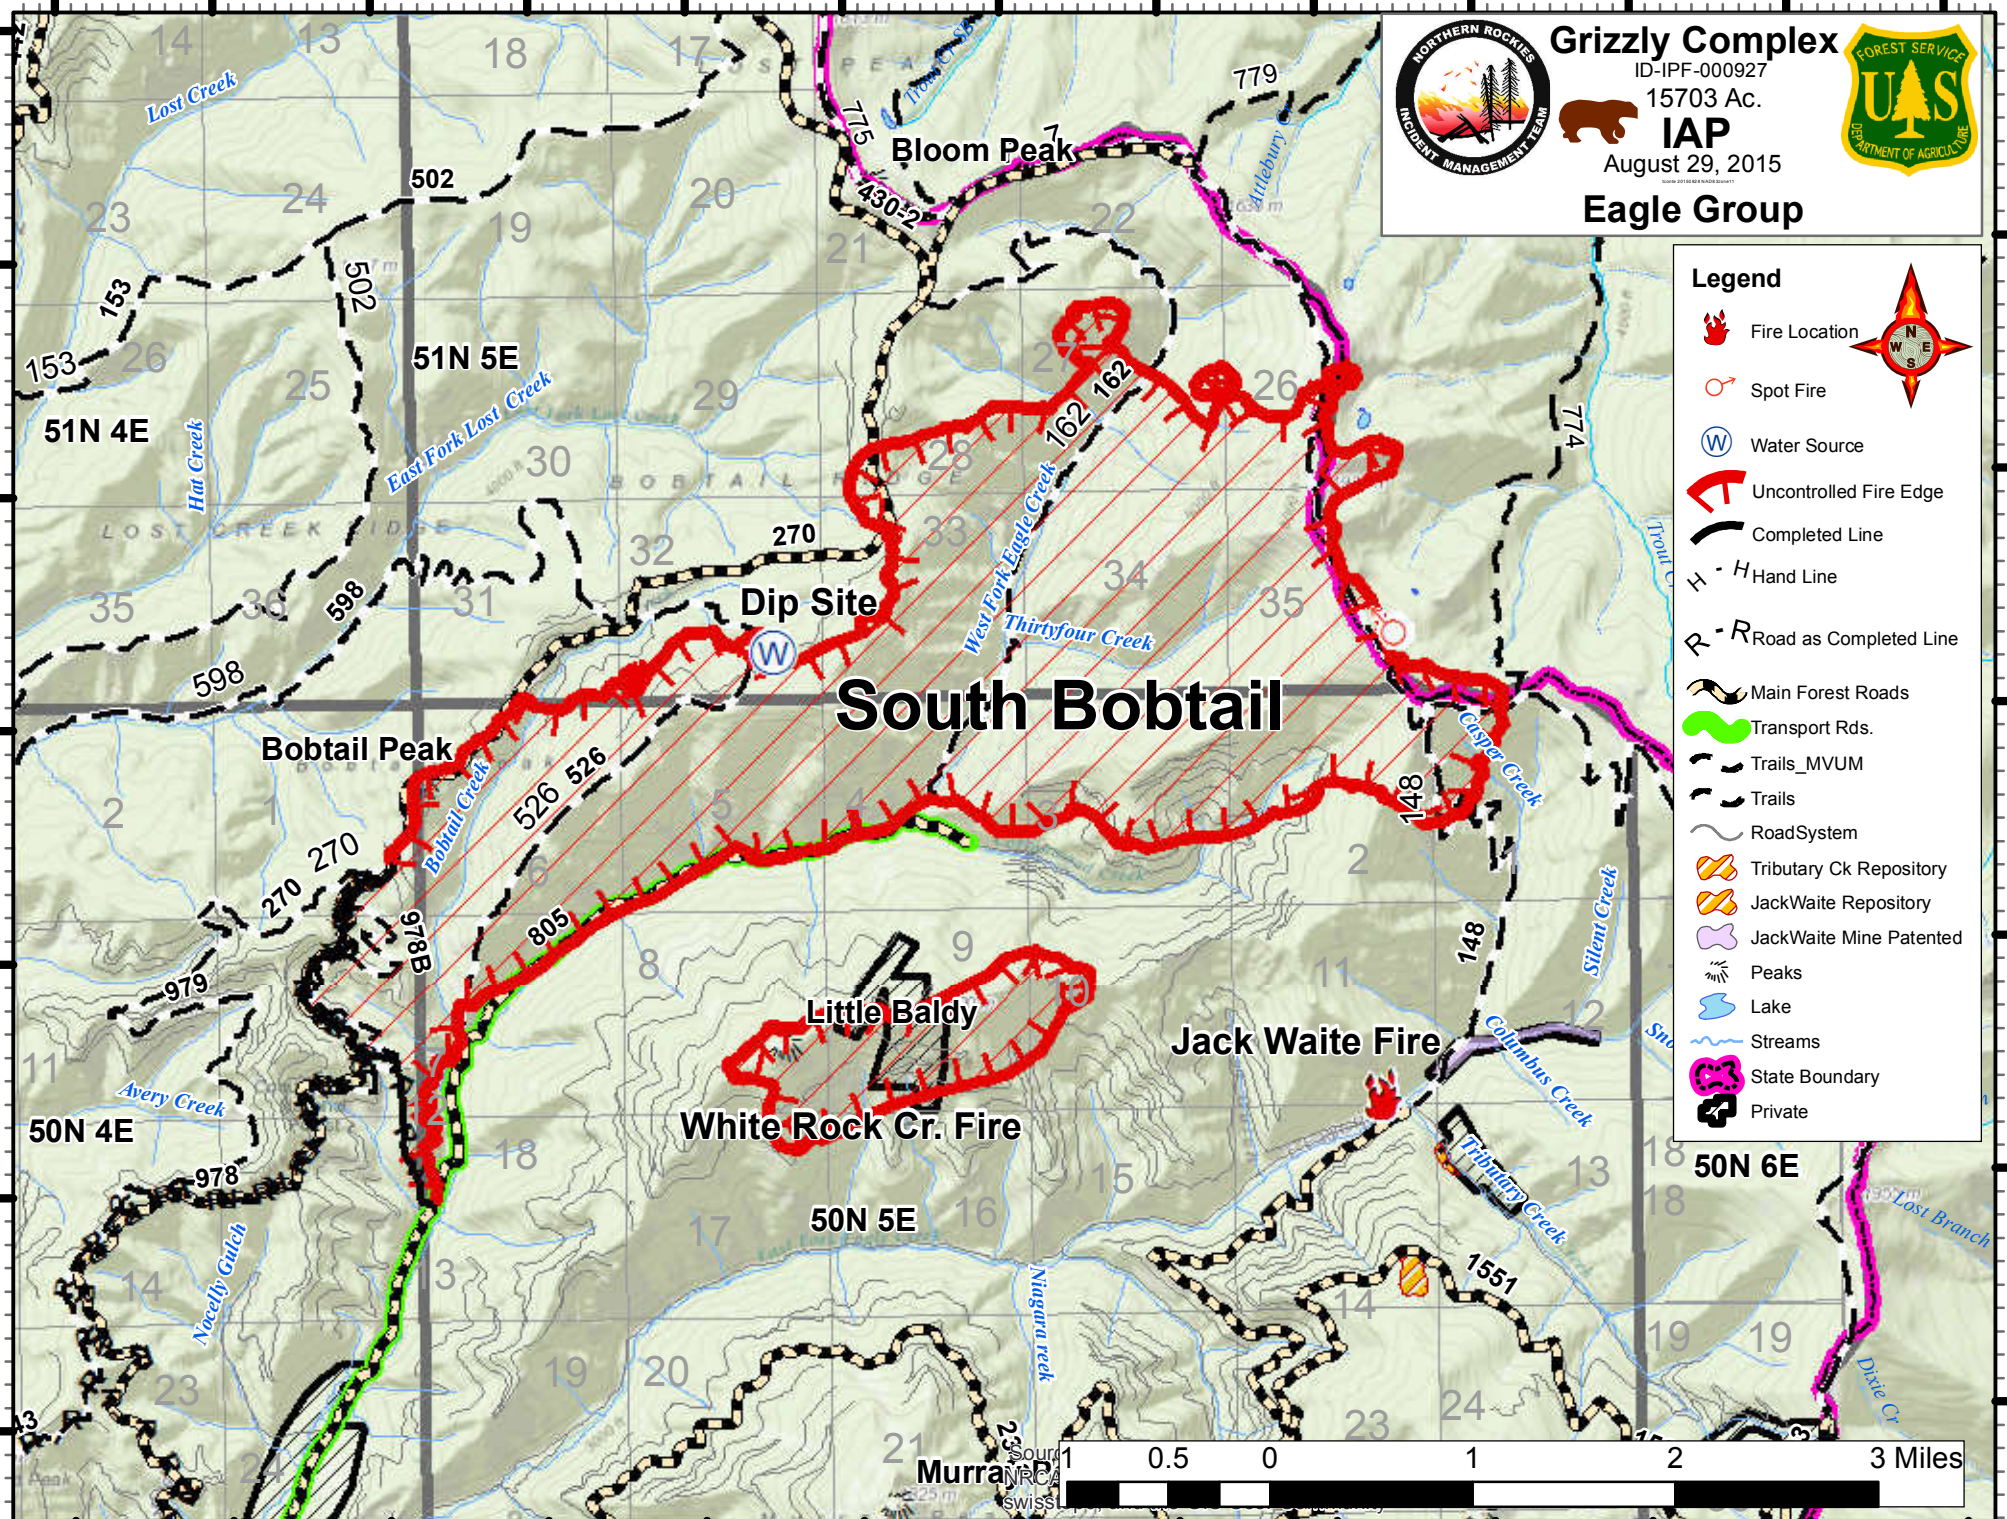

115°55'0"W 115°54'0"W 115°53'0"W 115°52'0"W 115°51'0"W 115°50'0"W 115°49'0"W 115°48'0"W 115°47'0"W 115°46'0"W 115°45'0"W 115°44'0"W 115°43'0"W

**Grizzly Complex**  
ID-IPF-000927  
15703 Ac.  
**IAP**  
August 29, 2015

**Eagle Group**

47°45'0"N  
47°44'0"N  
47°43'0"N  
47°42'0"N  
47°41'0"N  
47°40'0"N

**Legend**

- Fire Location
- Spot Fire
- Water Source
- Uncontrolled Fire Edge
- Completed Line
- Hand Line
- Road as Completed Line
- Main Forest Roads
- Transport Rds.
- Trails\_MVUM
- Trails
- RoadSystem
- Tributary Ck Repository
- JackWaite Repository
- JackWaite Mine Patented
- Peaks
- Lake
- Streams
- State Boundary
- Private

115°55'0"W 115°54'0"W 115°53'0"W 115°52'0"W 115°51'0"W 115°50'0"W 115°49'0"W 115°48'0"W 115°47'0"W 115°46'0"W 115°45'0"W 115°44'0"W 115°43'0"W